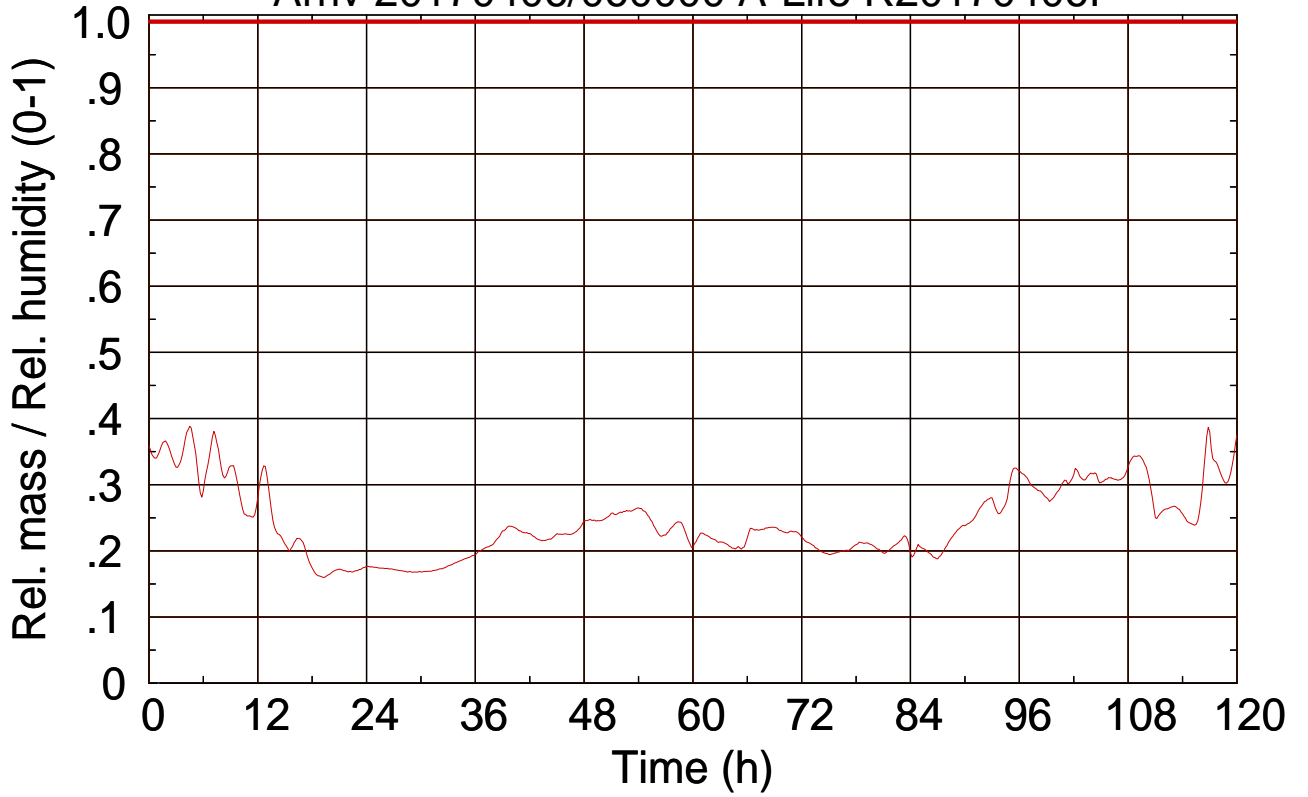

Arriv 20170406/060500 A-Life R20170406I

Arriv 20170406/060500 A-Life R20170406I

Arriv 20170406/060000 A-Life R20170406I

0 —

Arriv 20170406/060000 A-Life R20170406I

— Height

— Mixing height