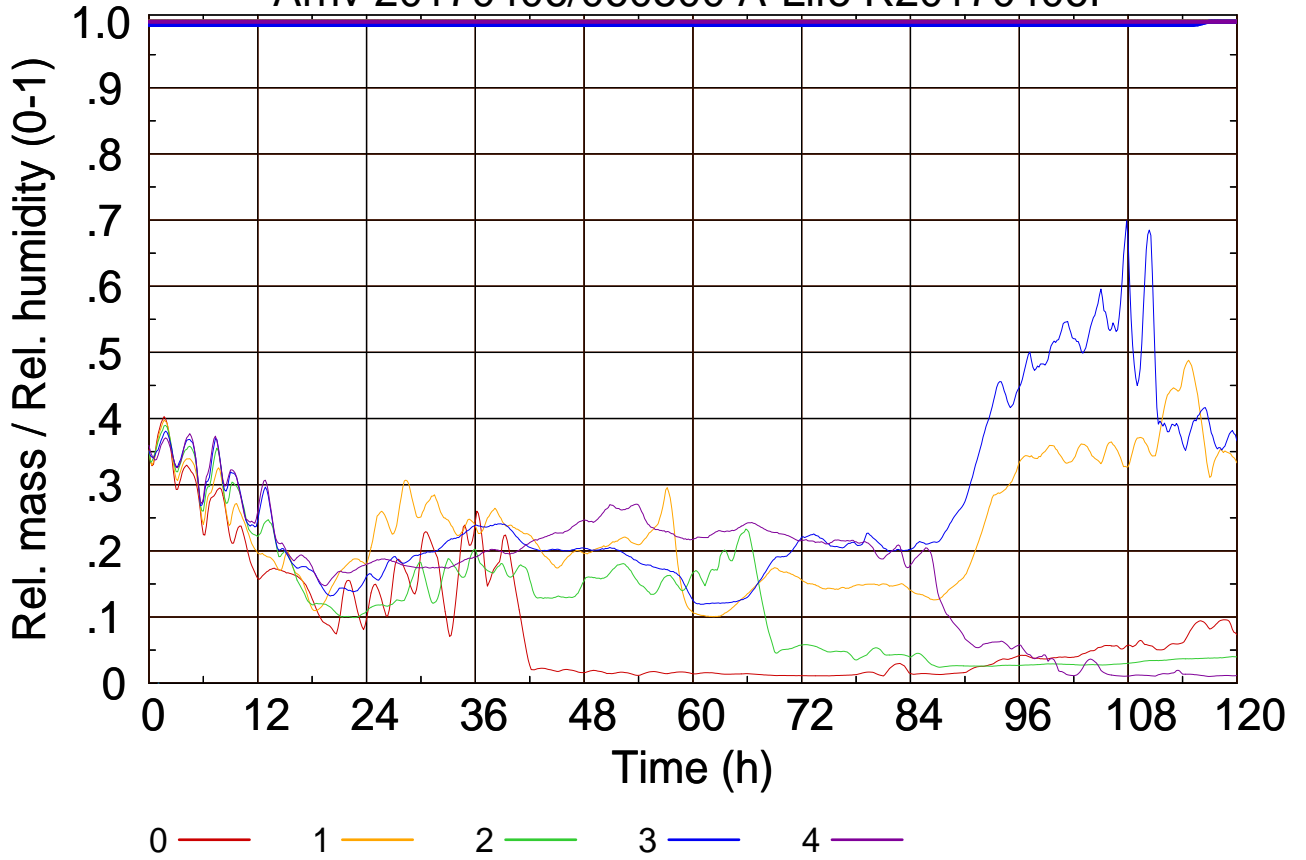

Arriv 20170406/060500 A-Life R20170406I

Arriv 20170406/060500 A-Life R20170406I

Arriv 20170406/060000 A-Life R20170406I

0 —

Arriv 20170406/060000 A-Life R20170406I

— Height

— Mixing height