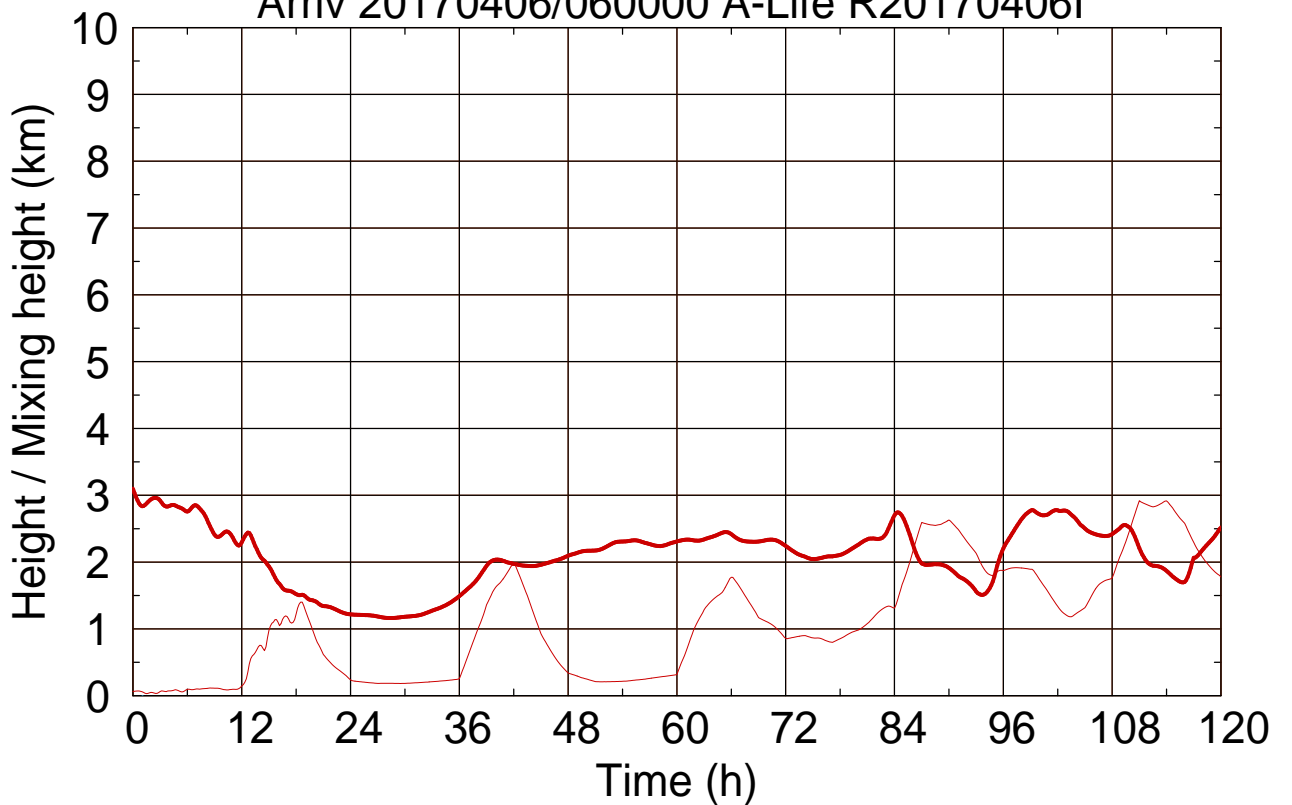

Arriv 20170406/060500 A-Life R20170406I

Arriv 20170406/060500 A-Life R20170406I

Arriv 20170406/060000 A-Life R20170406I

0 —

Arriv 20170406/060000 A-Life R20170406I

— Height

— Mixing height