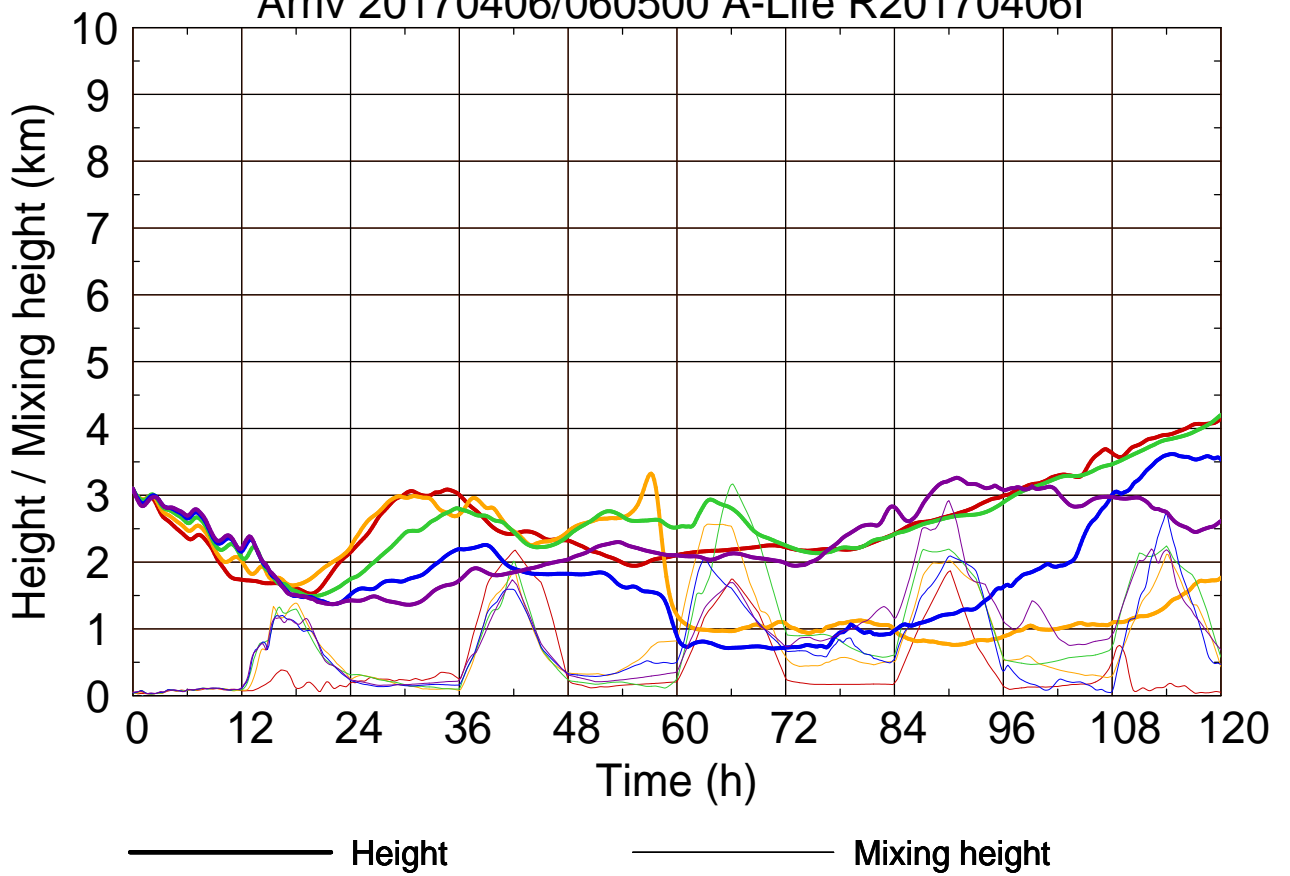

Arriv 20170406/060500 A-Life R20170406I

Arriv 20170406/060500 A-Life R20170406I

Arriv 20170406/060000 A-Life R20170406I

0 —

Arriv 20170406/060000 A-Life R20170406I

— Height

— Mixing height