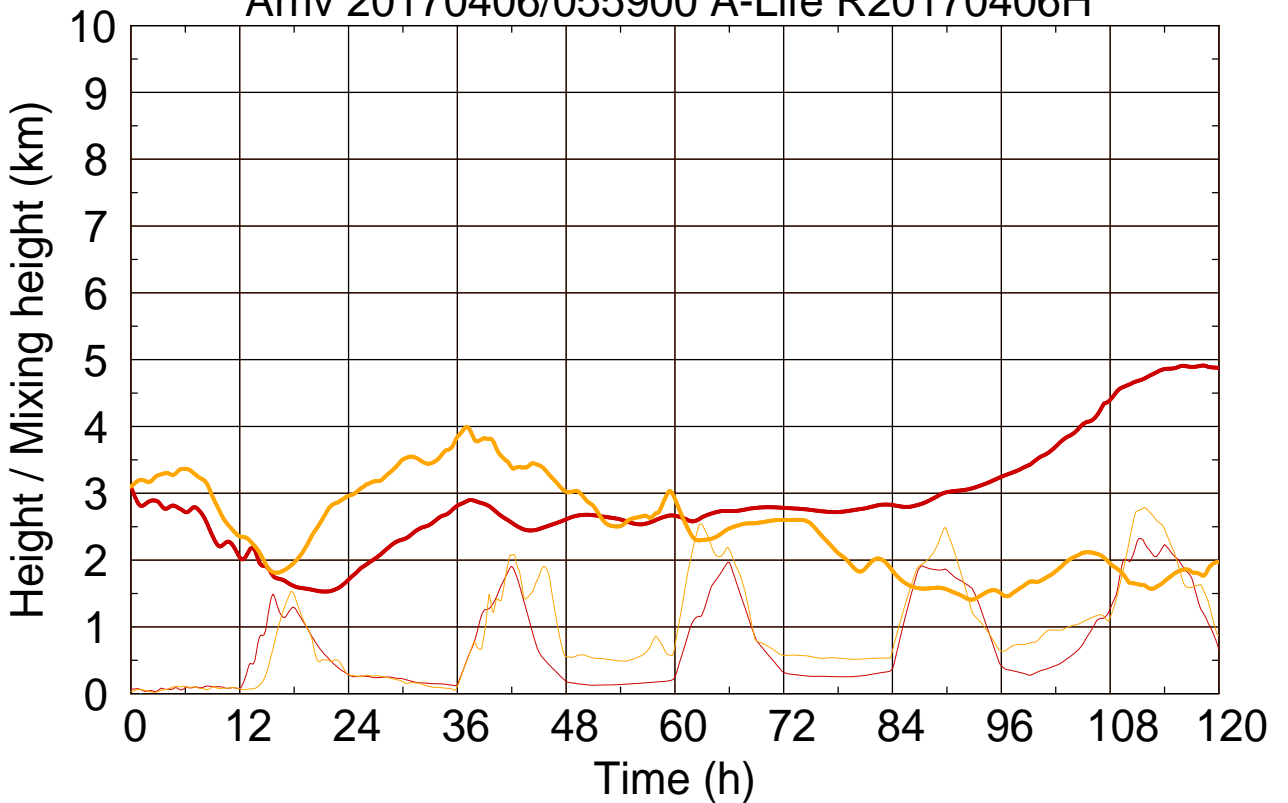

Arriv 20170406/055900 A-Life R20170406H

0 — 1 —

Arriv 20170406/055900 A-Life R20170406H

— Height — Mixing height