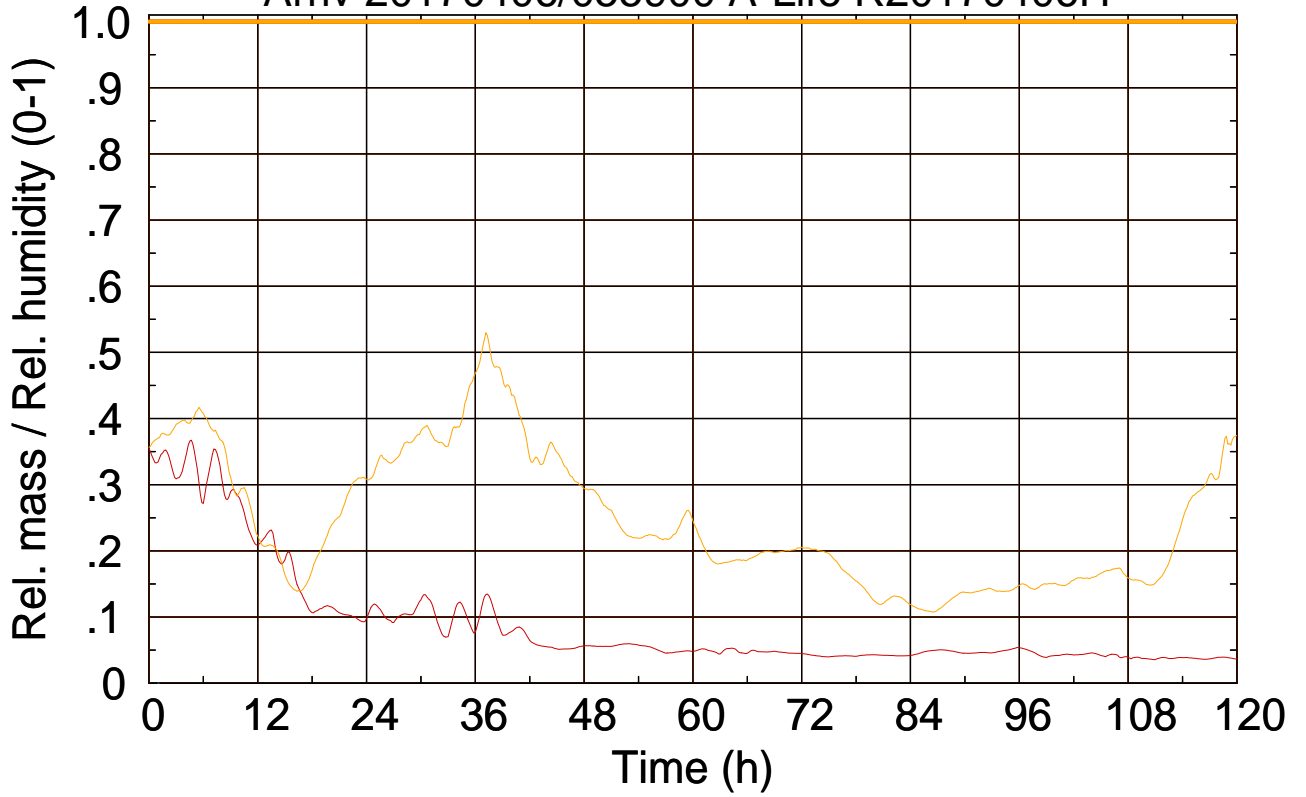

Arriv 20170406/055900 A-Life R20170406H

0 — 1 —

Arriv 20170406/055900 A-Life R20170406H

— Height — Mixing height