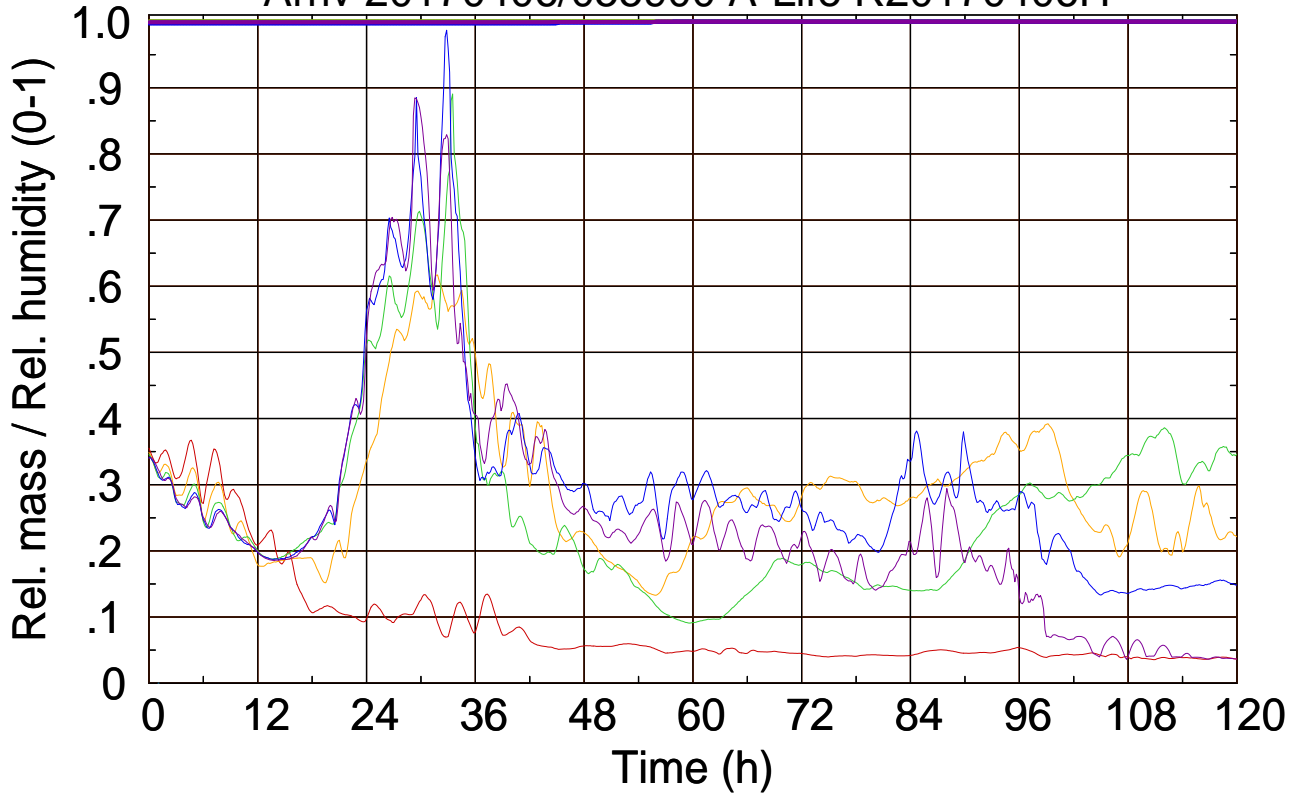

Arriv 20170406/055900 A-Life R20170406H

0 — 1 — 2 — 3 — 4 —

Arriv 20170406/055900 A-Life R20170406H

————— Height      ————— Mixing height

Arriv 20170406/055300 A-Life R20170406H

0 — 1 — 2 — 3 — 4 —

Arriv 20170406/055300 A-Life R20170406H

—— Height      - - - - - Mixing height

Arriv 20170406/054700 A-Life R20170406H

0 —

Arriv 20170406/054700 A-Life R20170406H

— Height

— Mixing height