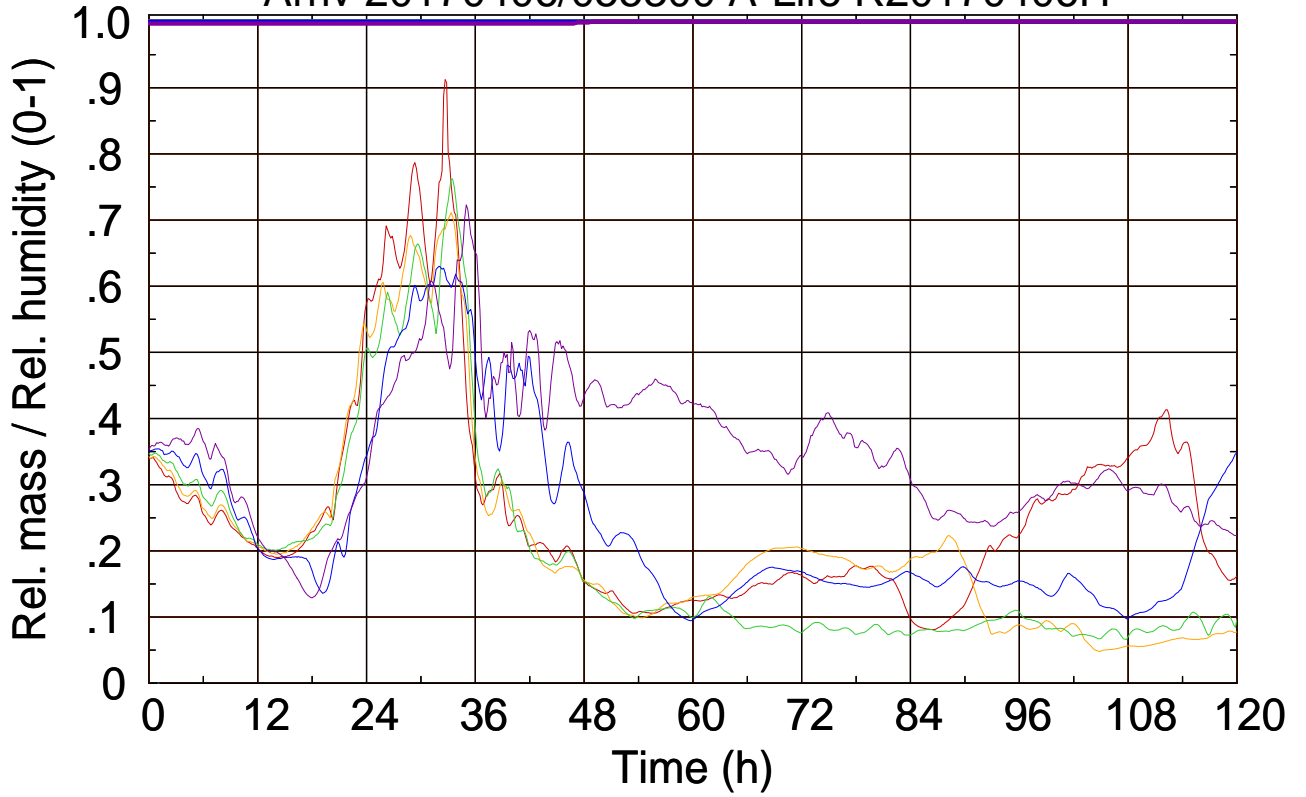

Arriv 20170406/055900 A-Life R20170406H

0 — 1 — 2 — 3 — 4 —

Arriv 20170406/055900 A-Life R20170406H

————— Height      ————— Mixing height

Arriv 20170406/055300 A-Life R20170406H

0 — 1 — 2 — 3 — 4 —

Arriv 20170406/055300 A-Life R20170406H

—— Height      - - - - - Mixing height

Arriv 20170406/054700 A-Life R20170406H

0 —

Arriv 20170406/054700 A-Life R20170406H

— Height

— Mixing height