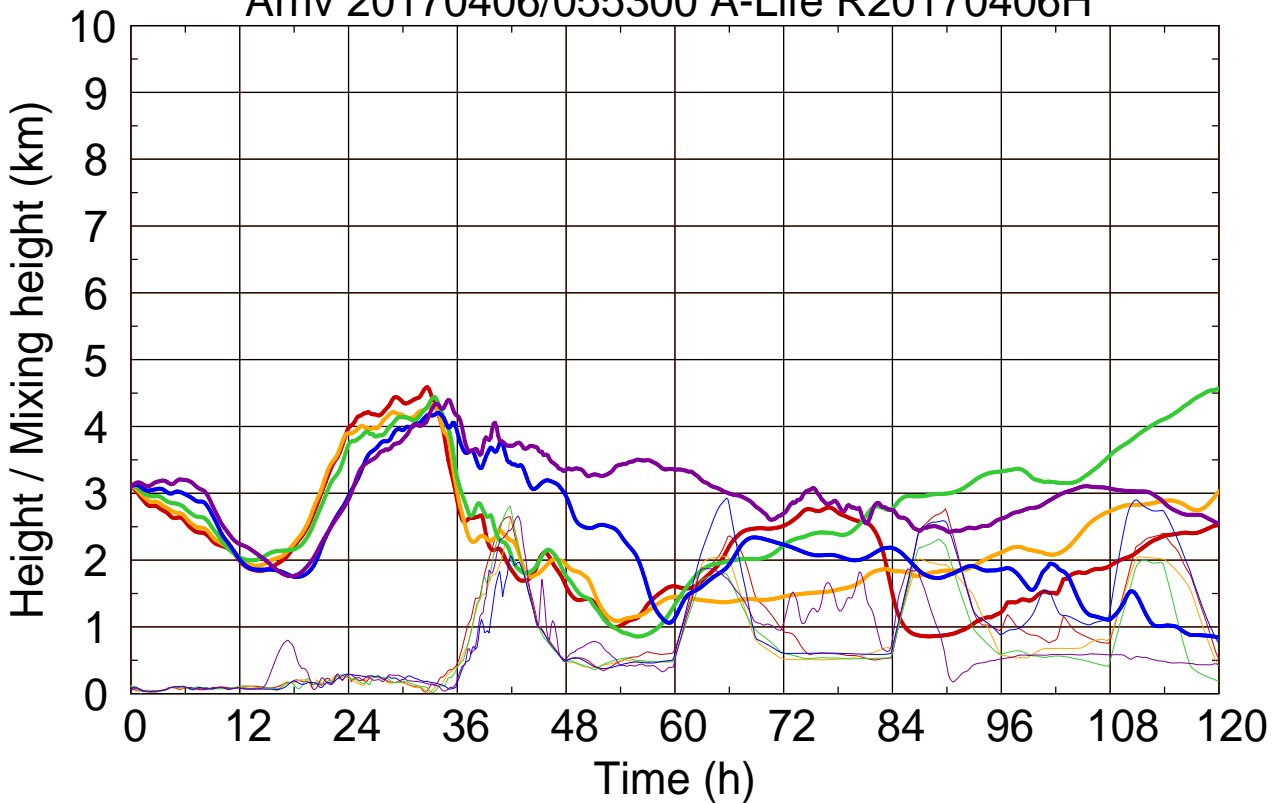

Arriv 20170406/055900 A-Life R20170406H

0 — 1 — 2 — 3 — 4 —

Arriv 20170406/055900 A-Life R20170406H

————— Height      ————— Mixing height

Arriv 20170406/055300 A-Life R20170406H

0 — 1 — 2 — 3 — 4 —

Arriv 20170406/055300 A-Life R20170406H

—— Height      - - - - - Mixing height

Arriv 20170406/054700 A-Life R20170406H

0 —

Arriv 20170406/054700 A-Life R20170406H

— Height

— Mixing height