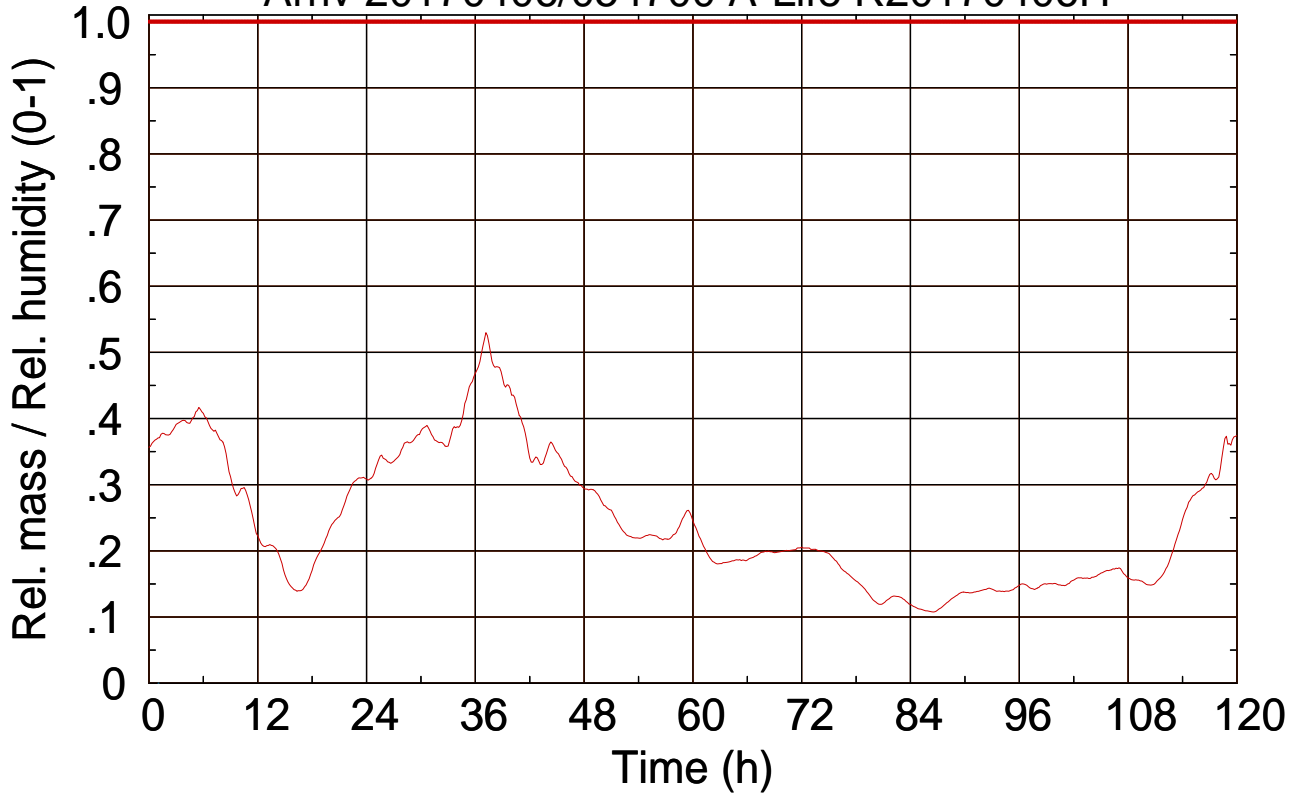

Arriv 20170406/055900 A-Life R20170406H

0 — 1 — 2 — 3 — 4 —

Arriv 20170406/055900 A-Life R20170406H

————— Height      ————— Mixing height

Arriv 20170406/055300 A-Life R20170406H

0 — 1 — 2 — 3 — 4 —

Arriv 20170406/055300 A-Life R20170406H

—— Height      - - - - - Mixing height

Arriv 20170406/054700 A-Life R20170406H

0 —

Arriv 20170406/054700 A-Life R20170406H

— Height

— Mixing height