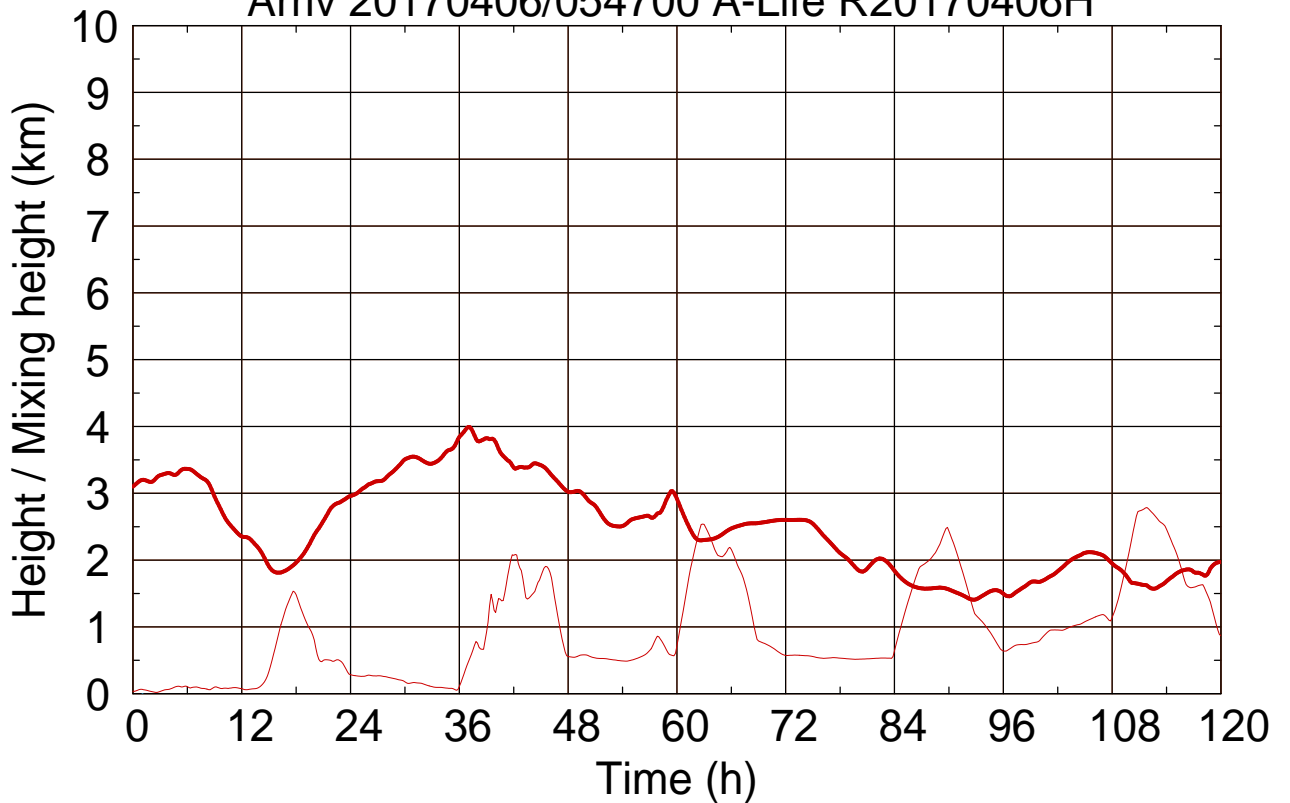

Arriv 20170406/055900 A-Life R20170406H

0 — 1 — 2 — 3 — 4 —

Arriv 20170406/055900 A-Life R20170406H

————— Height      ————— Mixing height

Arriv 20170406/055300 A-Life R20170406H

0 — 1 — 2 — 3 — 4 —

Arriv 20170406/055300 A-Life R20170406H

—— Height      - - - - - Mixing height

Arriv 20170406/054700 A-Life R20170406H

0 —

Arriv 20170406/054700 A-Life R20170406H

— Height

— Mixing height