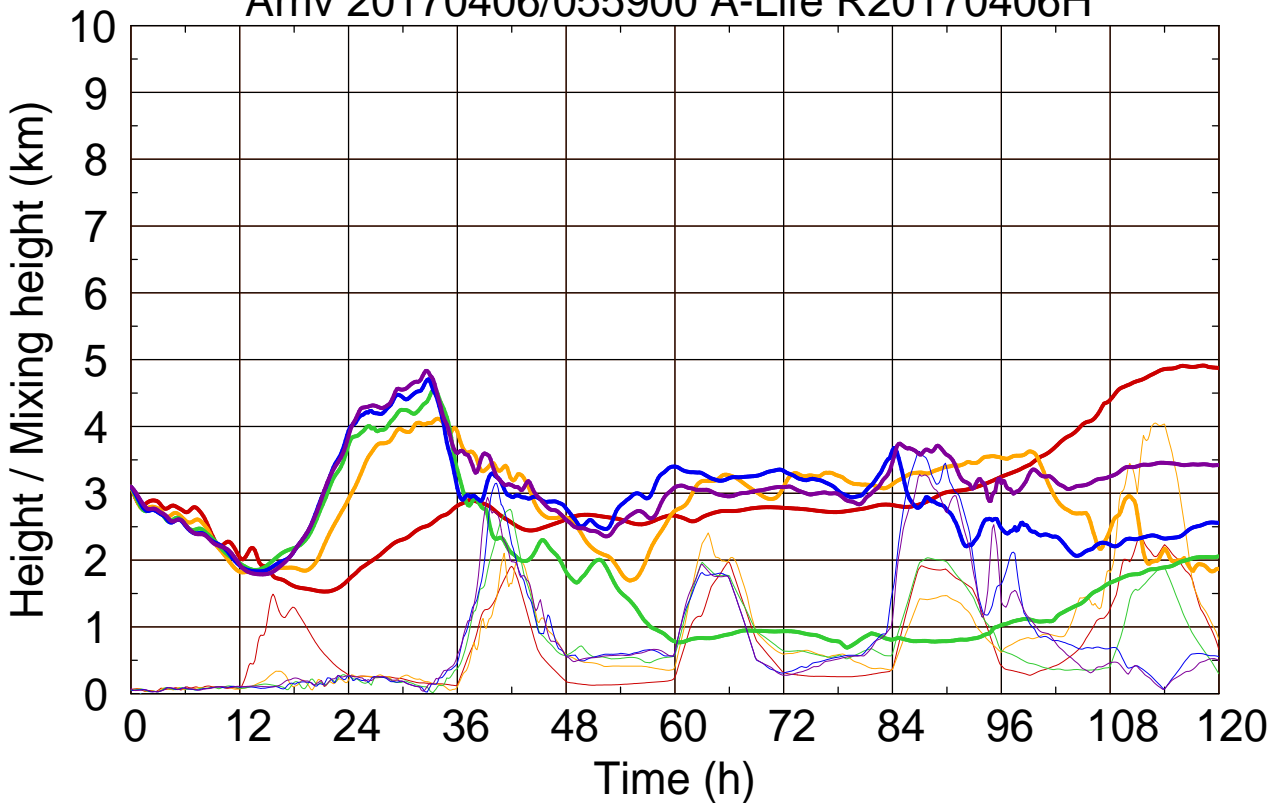

Arriv 20170406/055900 A-Life R20170406H

0 — 1 — 2 — 3 — 4 —

Arriv 20170406/055900 A-Life R20170406H

————— Height      ————— Mixing height

Arriv 20170406/055300 A-Life R20170406H

0 — 1 — 2 — 3 — 4 —

Arriv 20170406/055300 A-Life R20170406H

—— Height      - - - - - Mixing height

Arriv 20170406/054700 A-Life R20170406H

0 —

Arriv 20170406/054700 A-Life R20170406H

— Height

— Mixing height