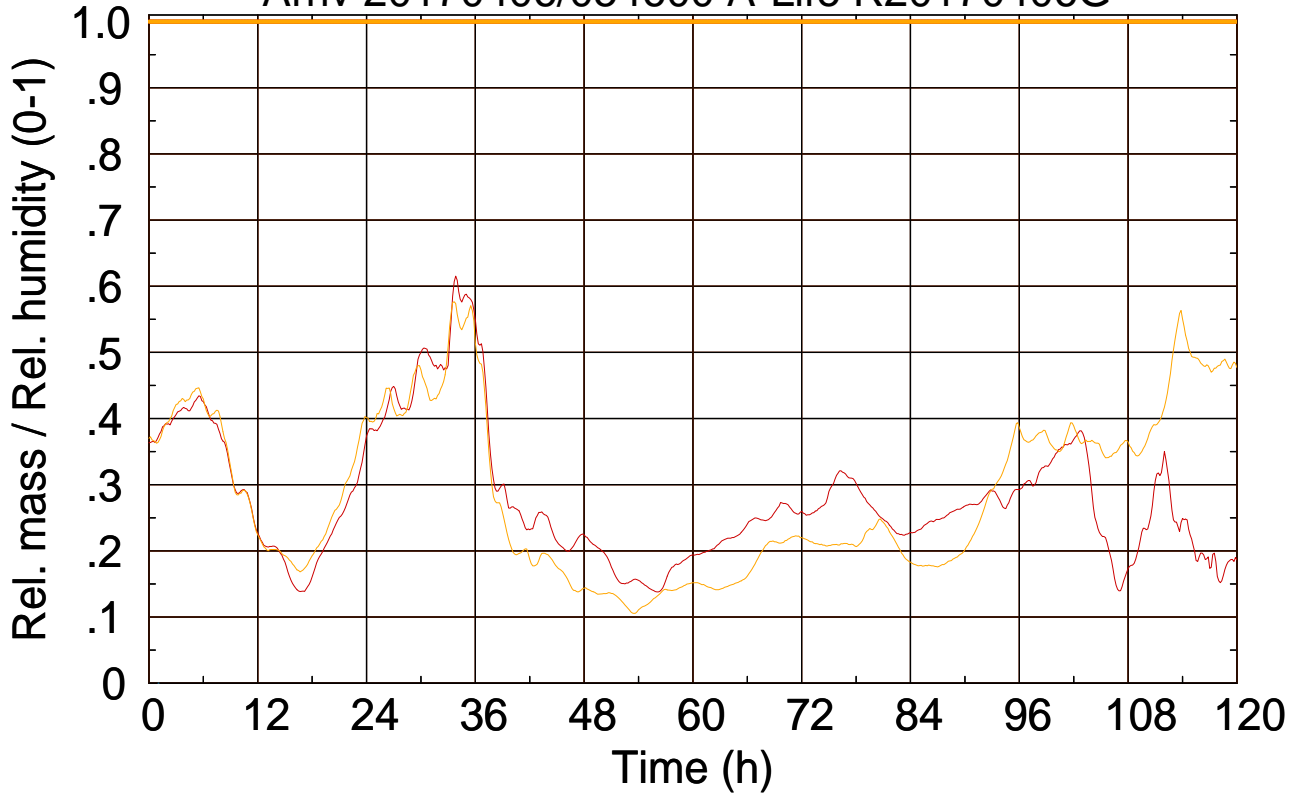

Arriv 20170406/054600 A-Life R20170406G

0 — 1 —

Arriv 20170406/054600 A-Life R20170406G

— Height

— Mixing height