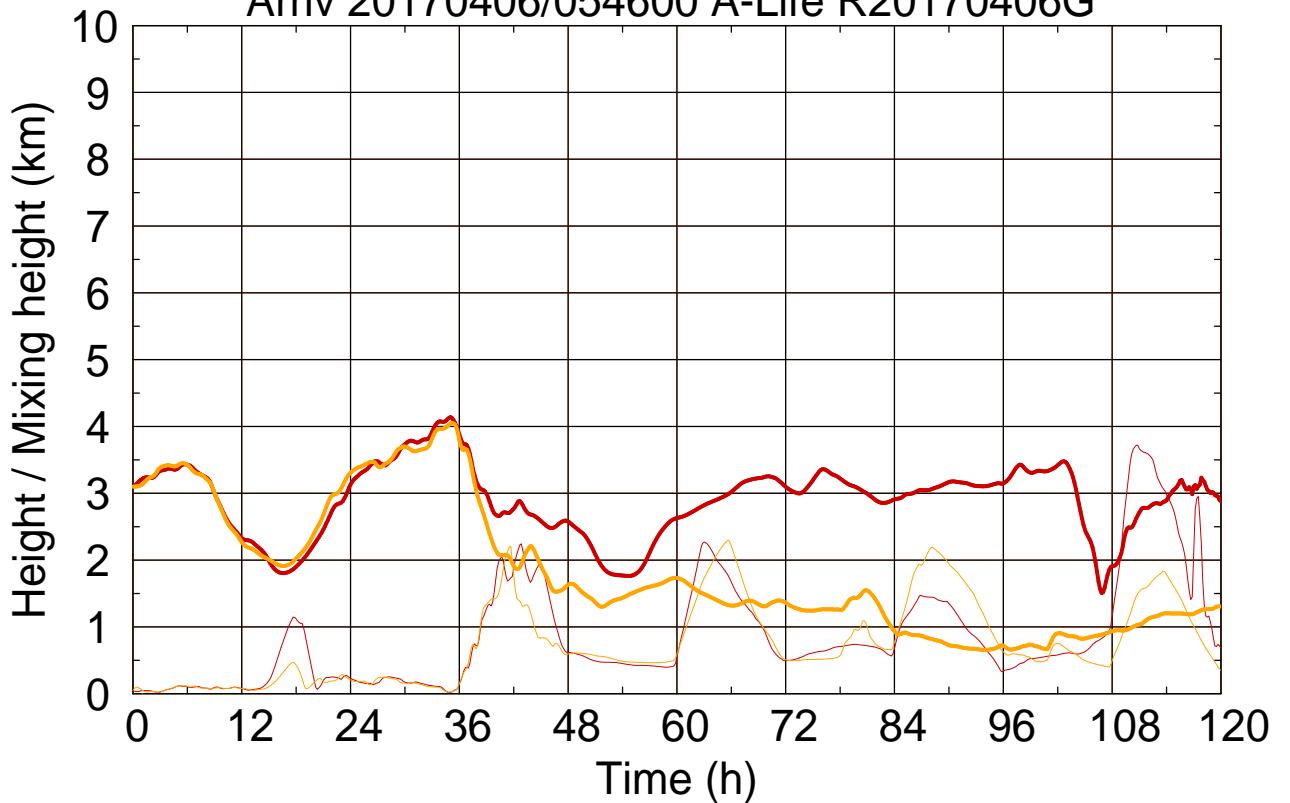

Arriv 20170406/054600 A-Life R20170406G

0 — 1 —

Arriv 20170406/054600 A-Life R20170406G

— Height

— Mixing height