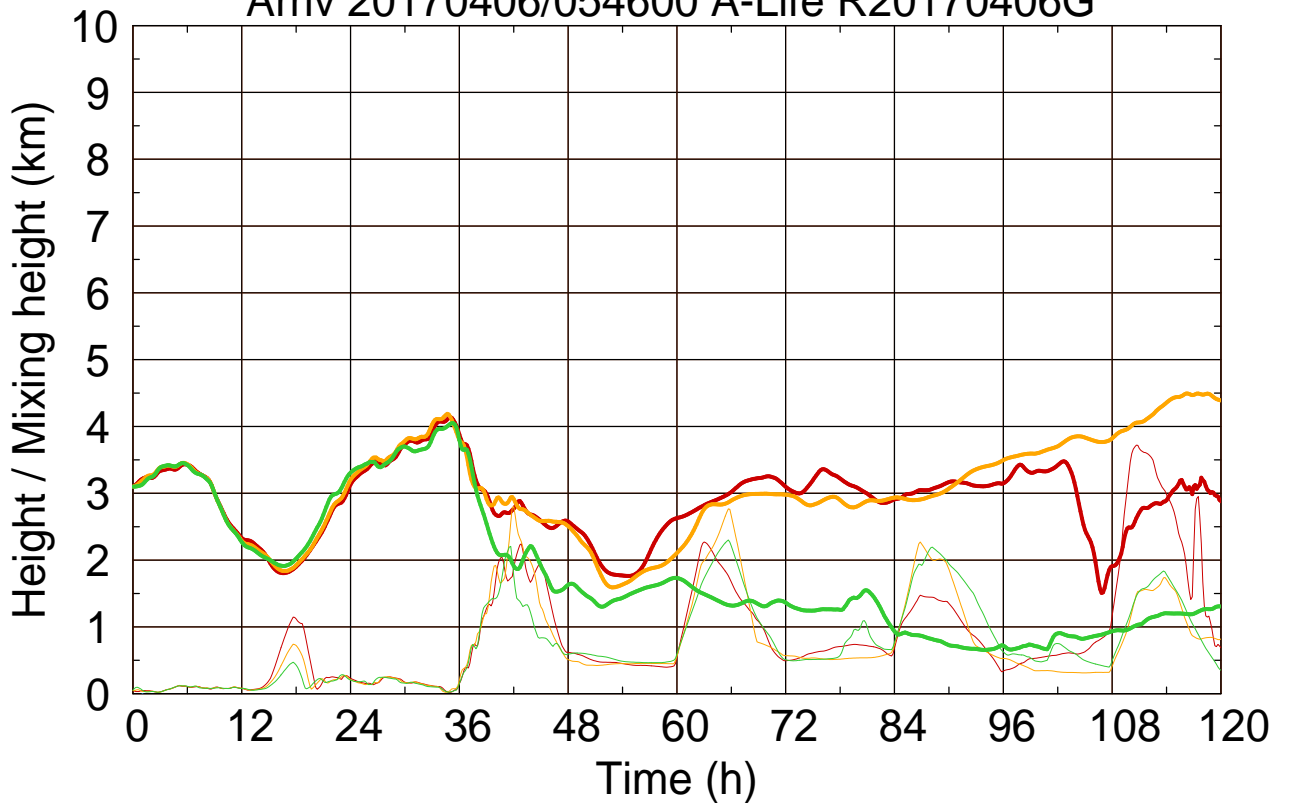

Arriv 20170406/054600 A-Life R20170406G

0 — 1 — 2 —

Arriv 20170406/054600 A-Life R20170406G

— Height

— Mixing height