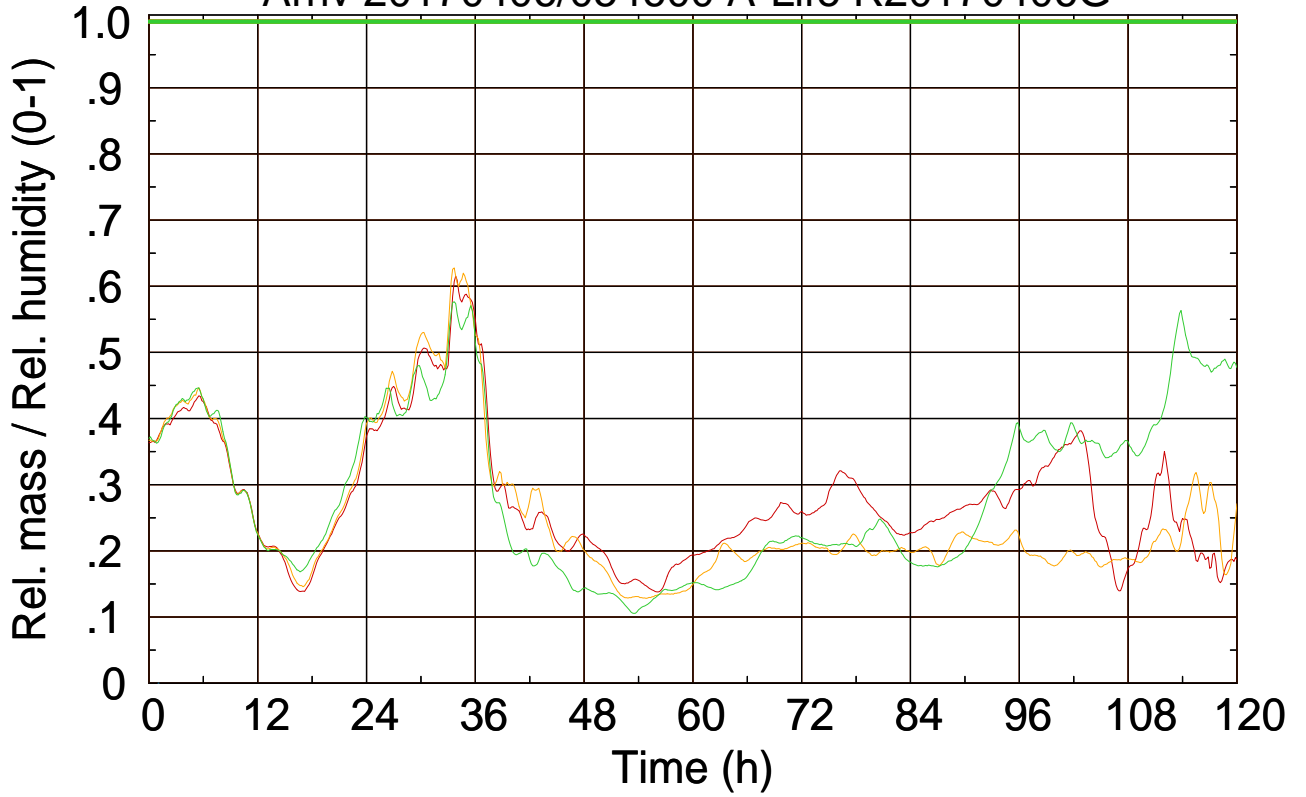

Arriv 20170406/054600 A-Life R20170406G

0 — 1 — 2 —

Arriv 20170406/054600 A-Life R20170406G

— Height

— Mixing height