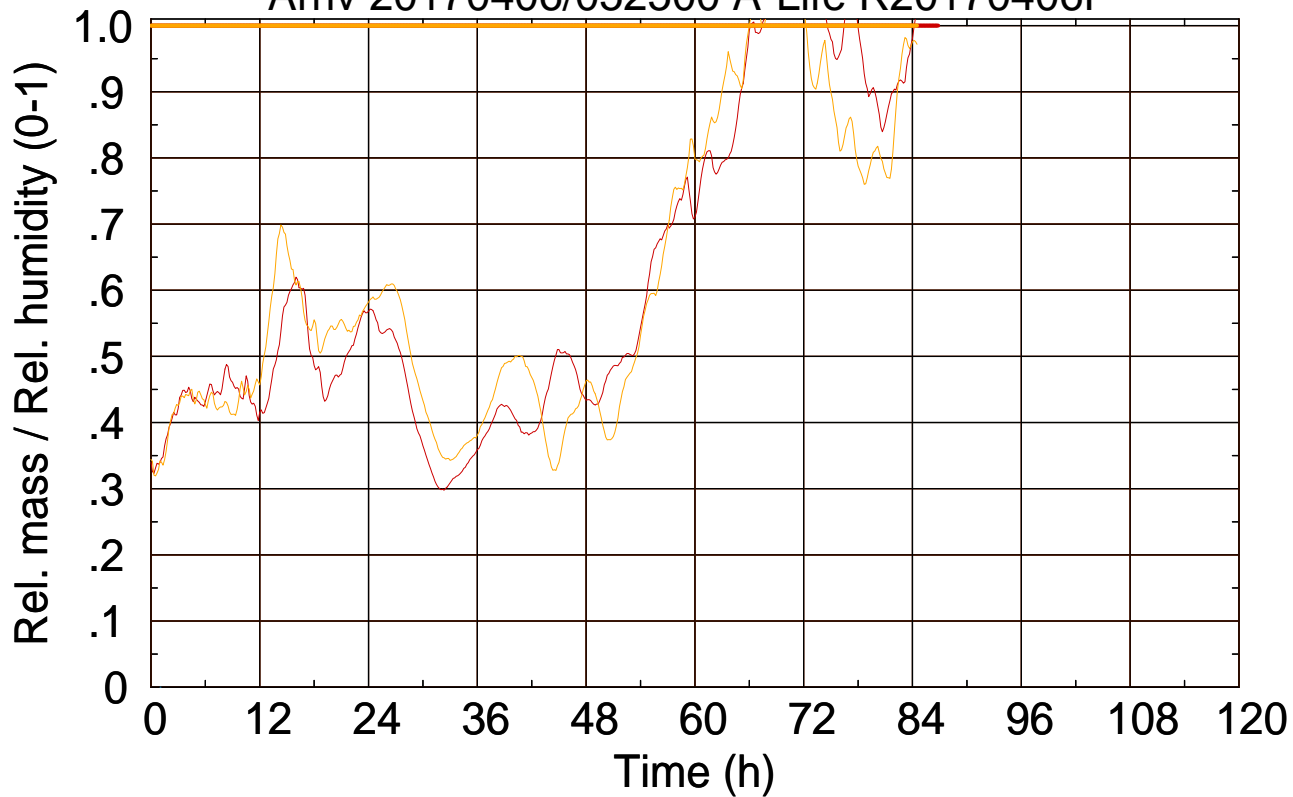

Arriv 20170406/052500 A-Life R20170406F

0 — 1

Arriv 20170406/052500 A-Life R20170406F

— Height — Mixing height