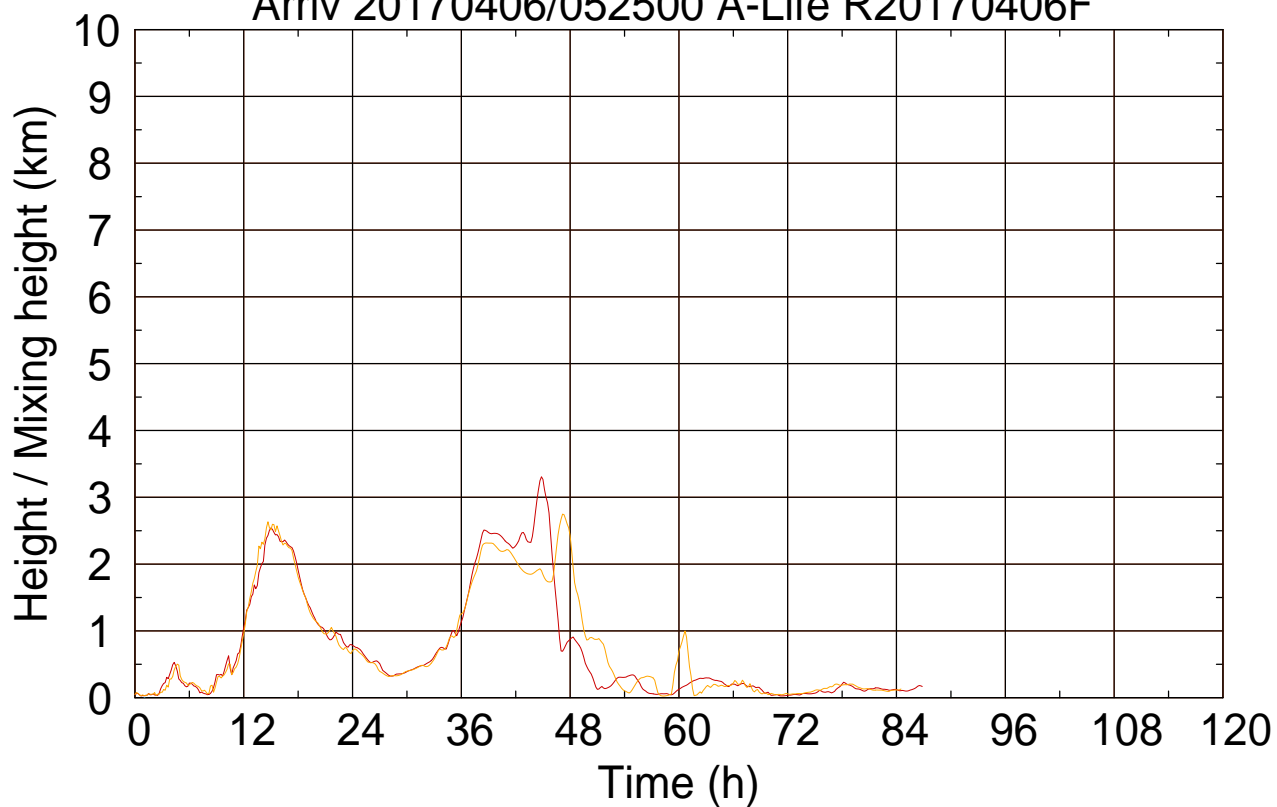

Arriv 20170406/052500 A-Life R20170406F

0 — 1

Arriv 20170406/052500 A-Life R20170406F

— Height — Mixing height