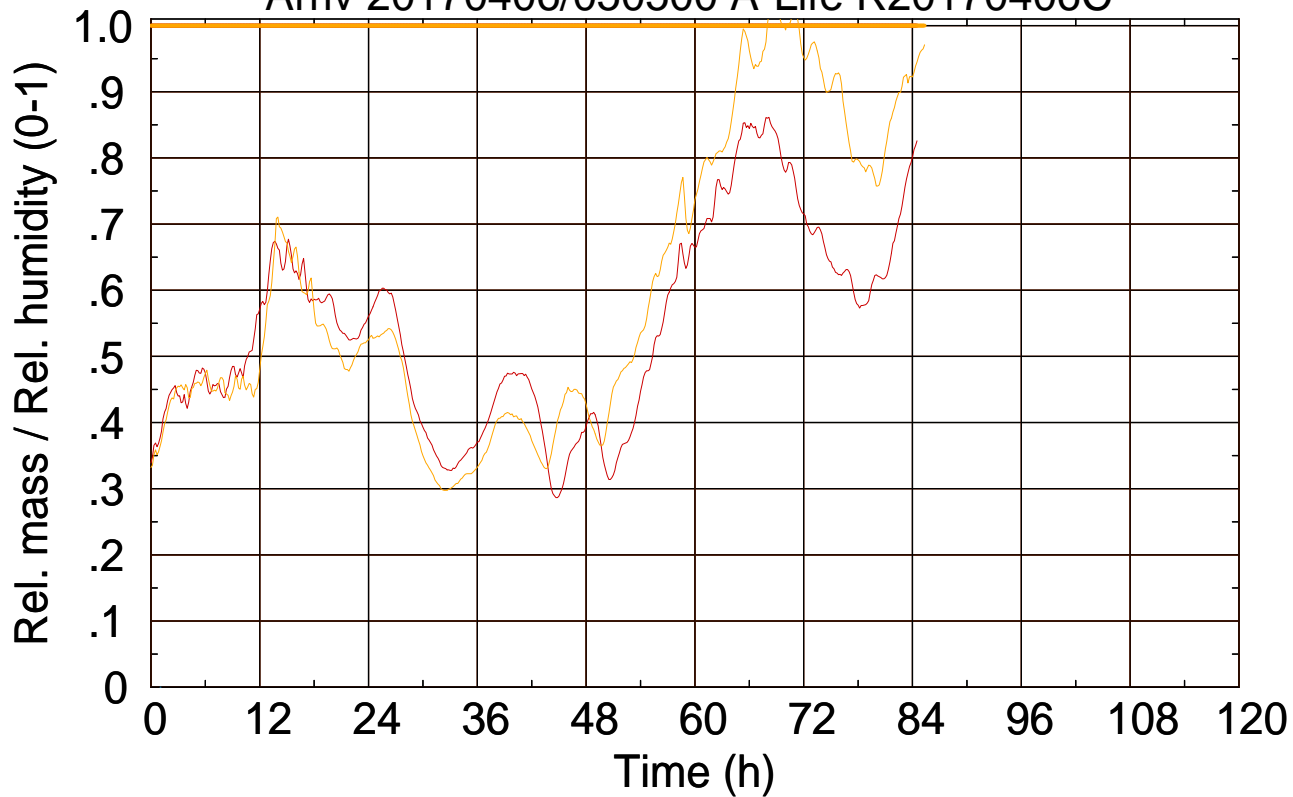

Arriv 20170406/050500 A-Life R20170406C

0 — 1

Arriv 20170406/050500 A-Life R20170406C

— Height — Mixing height