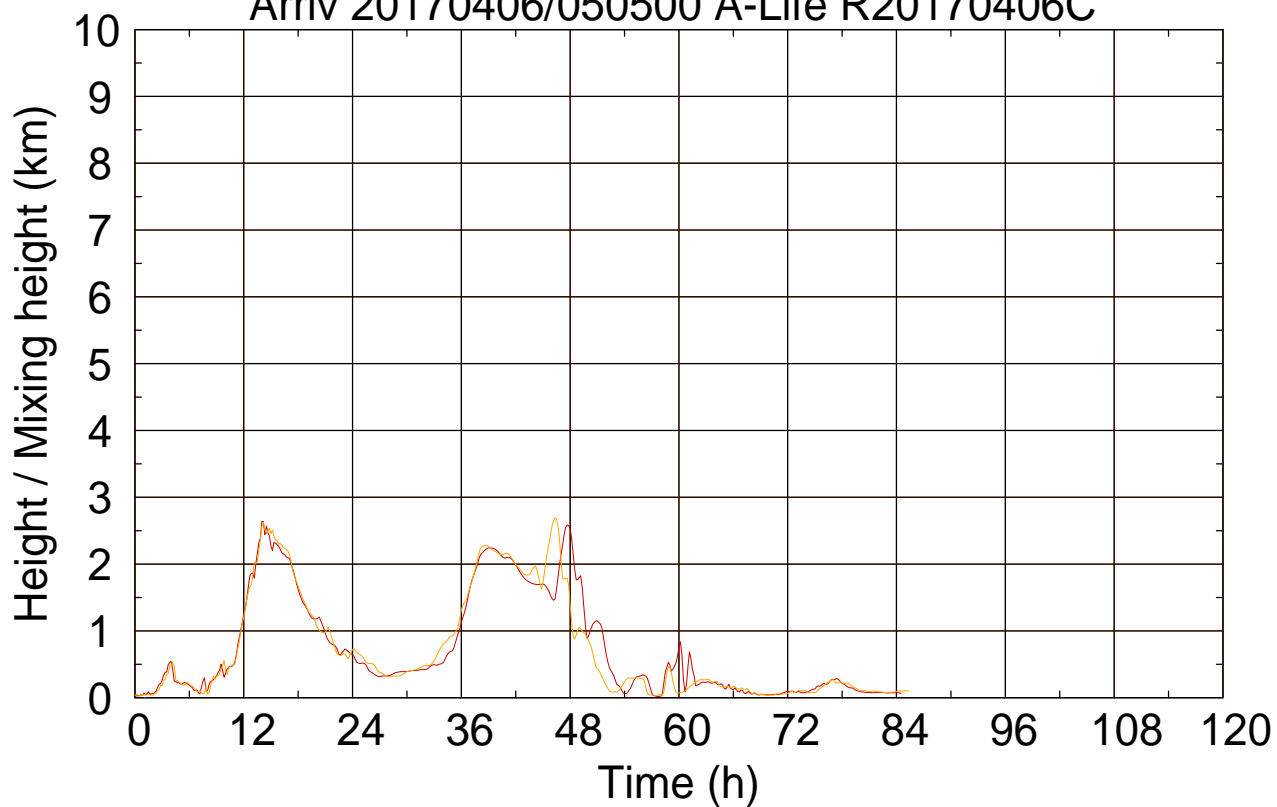

Arriv 20170406/050500 A-Life R20170406C

0 — 1

Arriv 20170406/050500 A-Life R20170406C

— Height — Mixing height