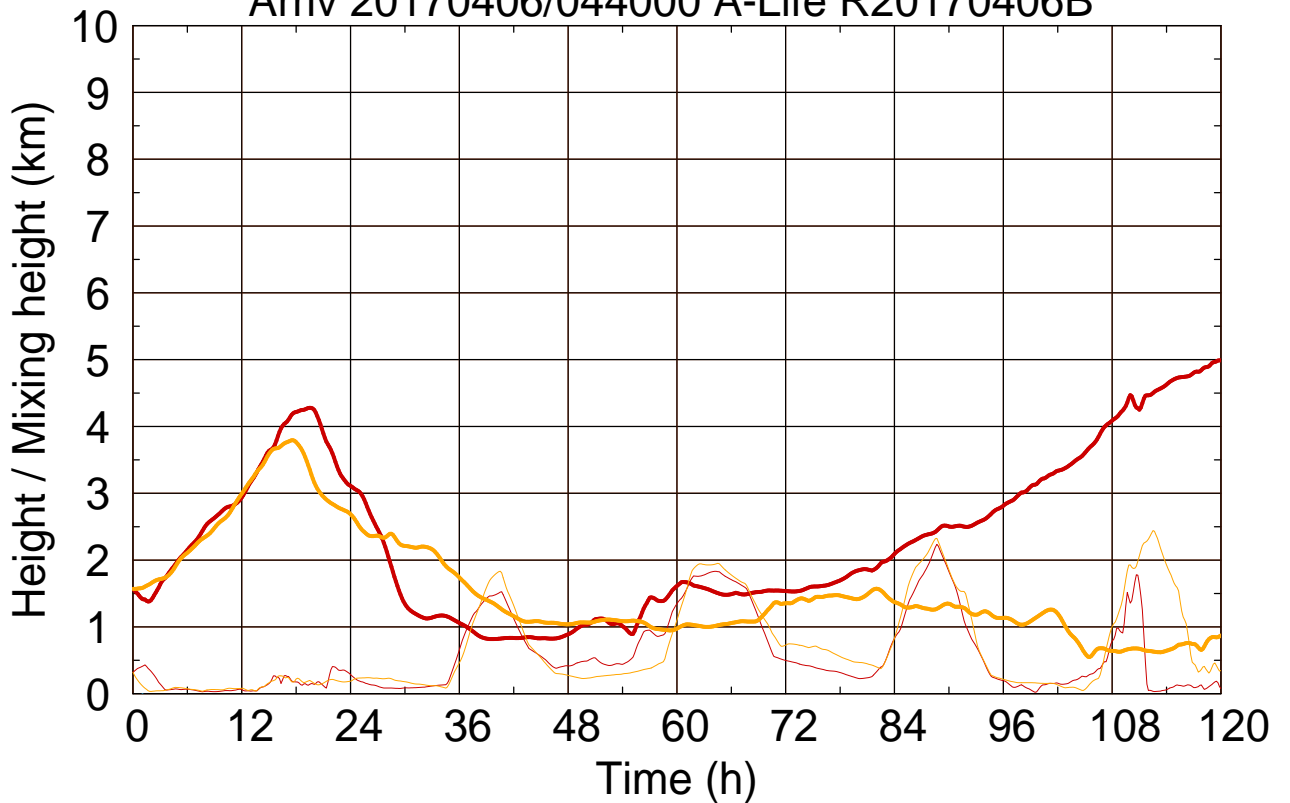

Arriv 20170406/044000 A-Life R20170406B

0 — 1 —

Arriv 20170406/044000 A-Life R20170406B

— Height

— Mixing height