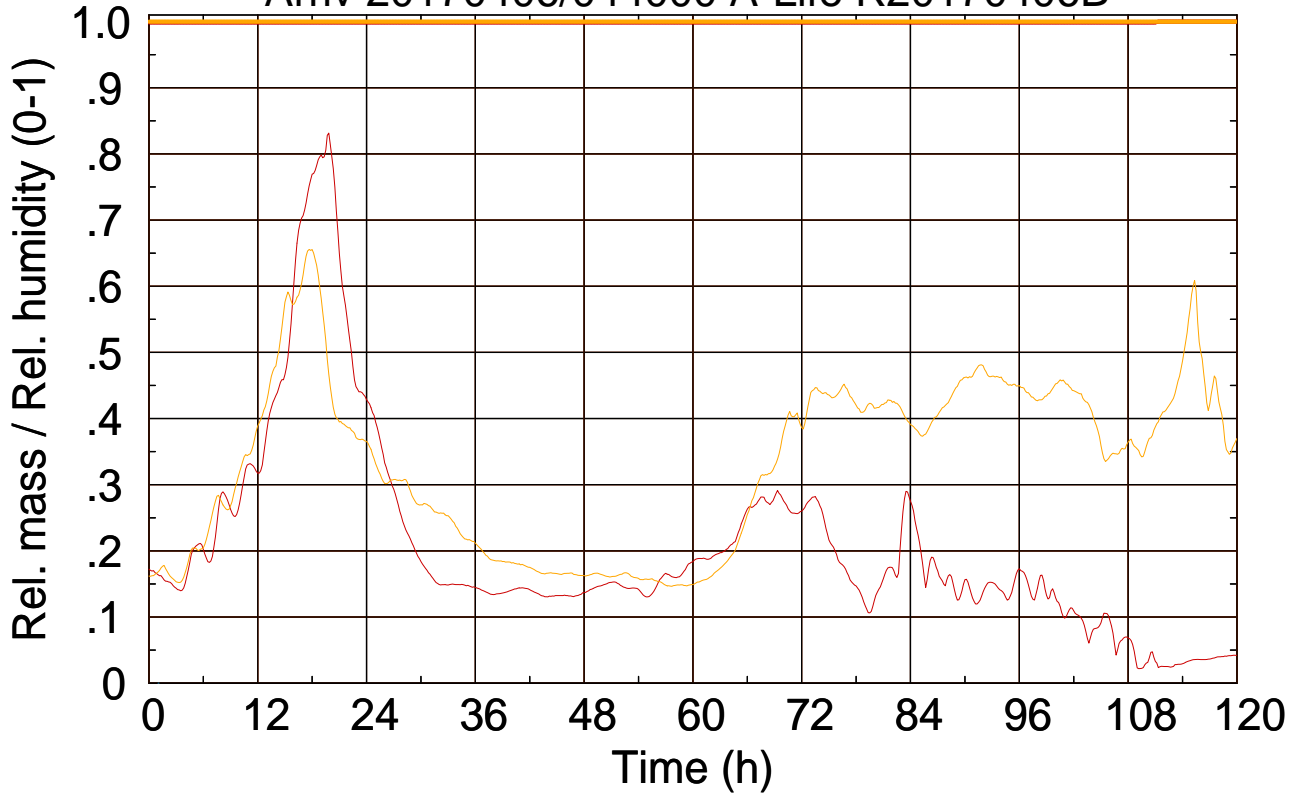

Arriv 20170406/044000 A-Life R20170406B

0 — 1 —

Arriv 20170406/044000 A-Life R20170406B

— Height

— Mixing height