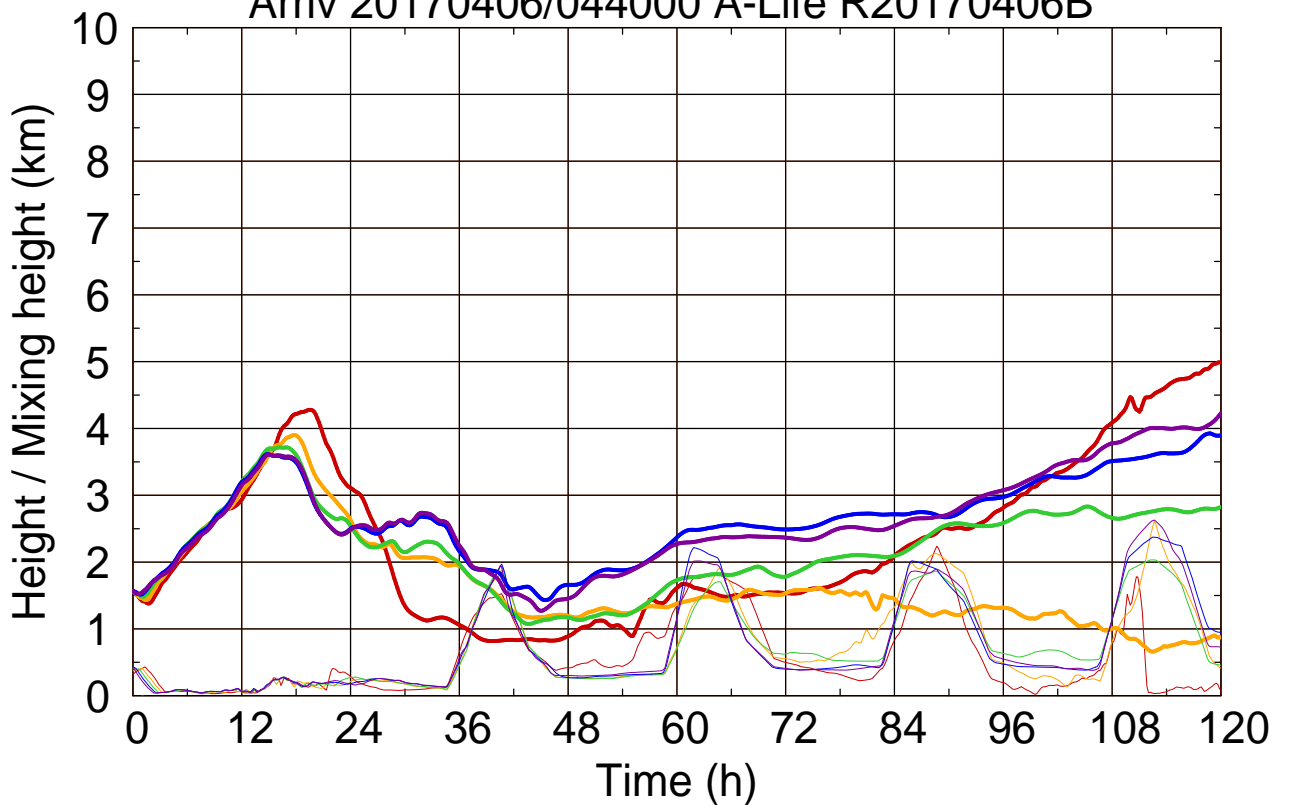

Arriv 20170406/044000 A-Life R20170406B

0 — 1 — 2 — 3 — 4 —

Arriv 20170406/044000 A-Life R20170406B

— Height — Mixing height

Arriv 20170406/043550 A-Life R20170406B

Arriv 20170406/043550 A-Life R20170406B