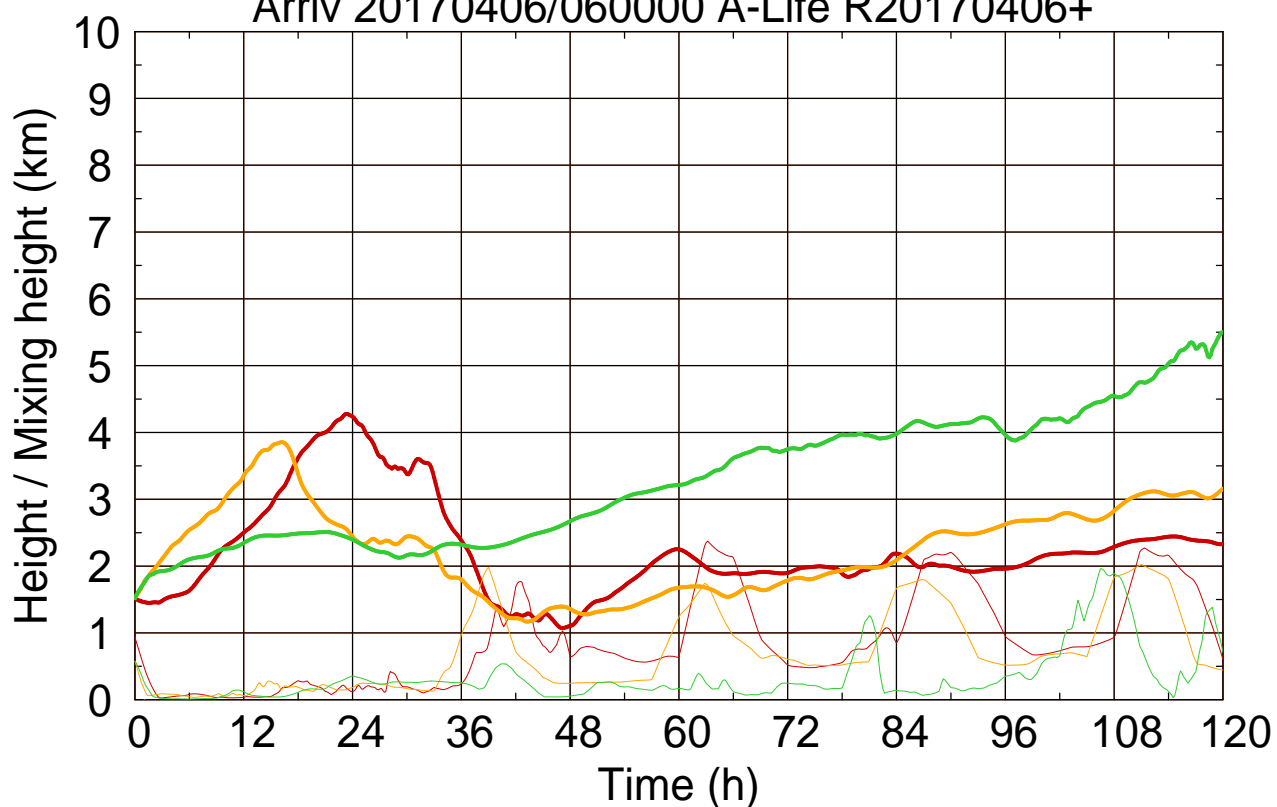

Arriv 20170406/060000 A-Life R20170406+

0 — 1 — 2 —

Arriv 20170406/060000 A-Life R20170406+

— Height — Mixing height