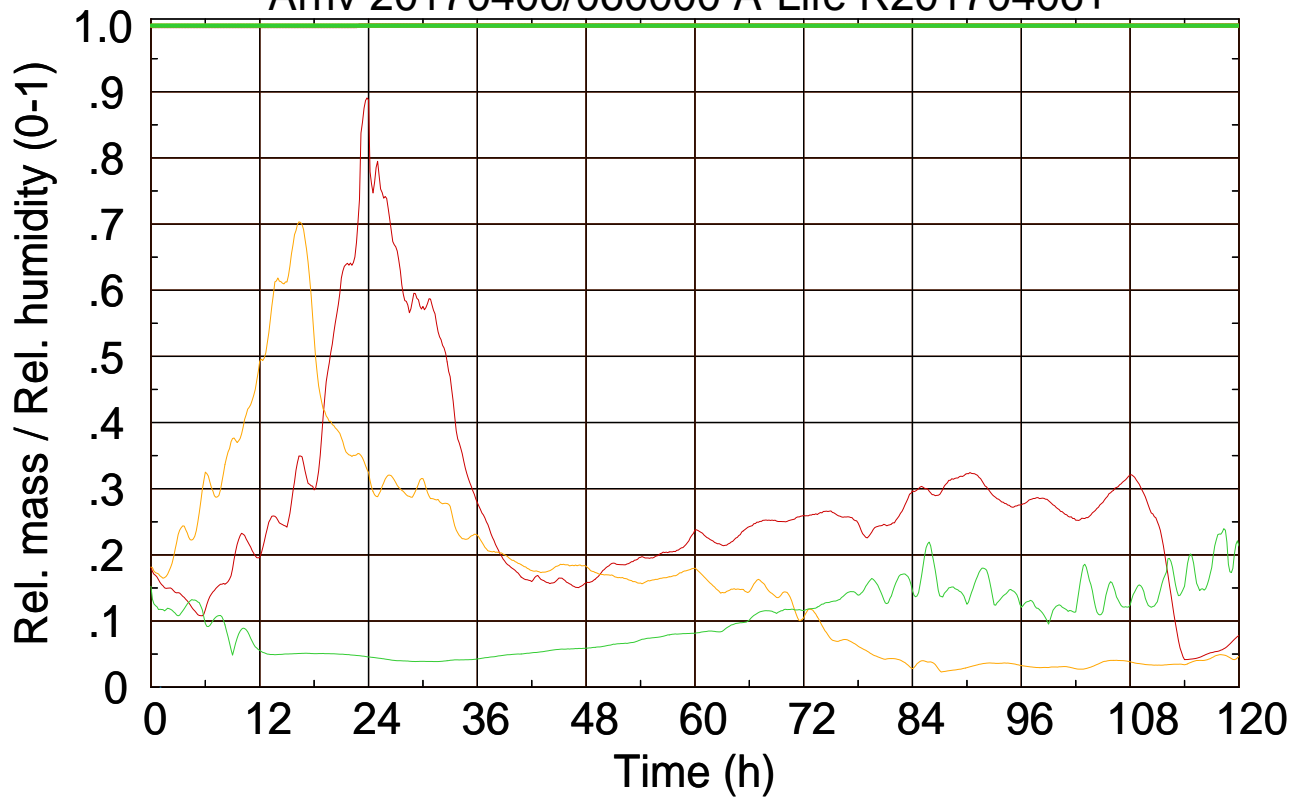

Arriv 20170406/060000 A-Life R20170406+

0 — 1 — 2 —

Arriv 20170406/060000 A-Life R20170406+

— Height — Mixing height