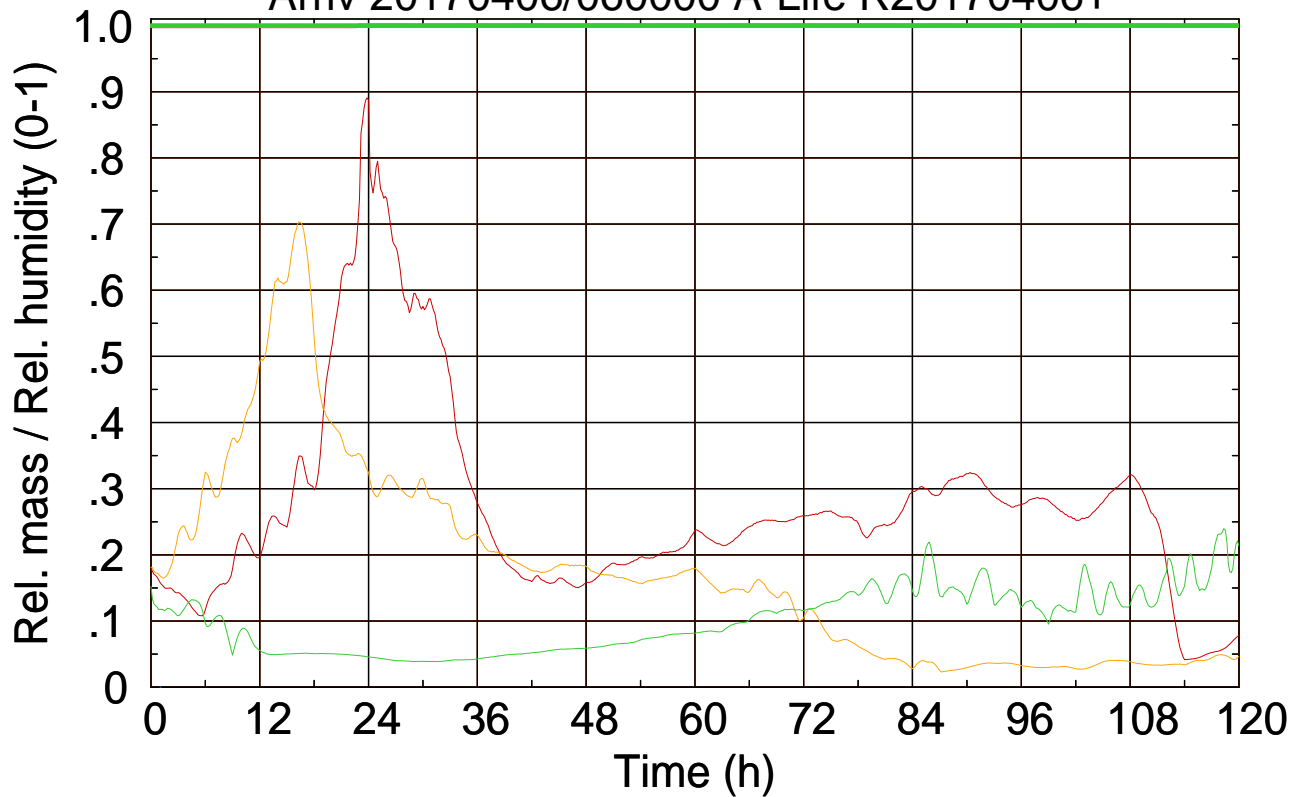

Arriv 20170406/060000 A-Life R20170406+

0 — 1 — 2 —

Arriv 20170406/060000 A-Life R20170406+

— Height

— Mixing height