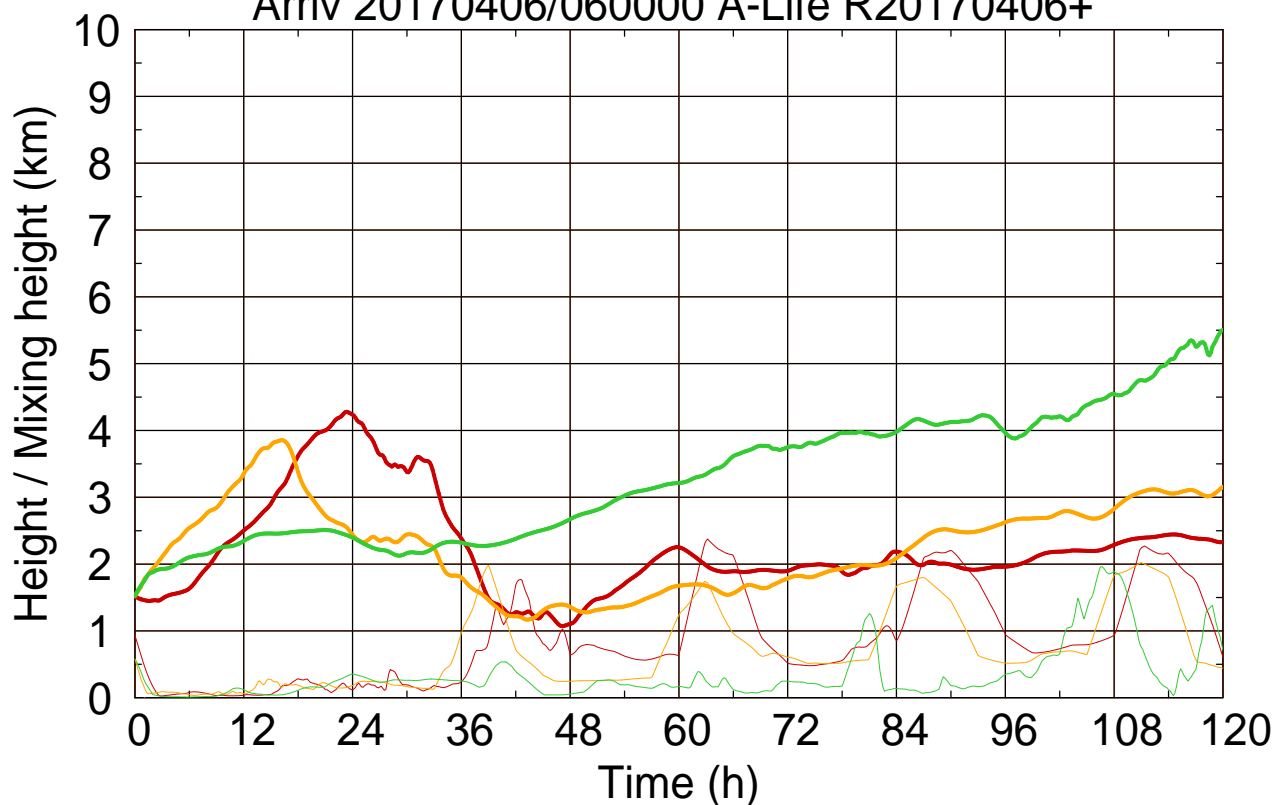

Arriv 20170406/060000 A-Life R20170406+

0 — 1 — 2 —

Arriv 20170406/060000 A-Life R20170406+

— Height

— Mixing height