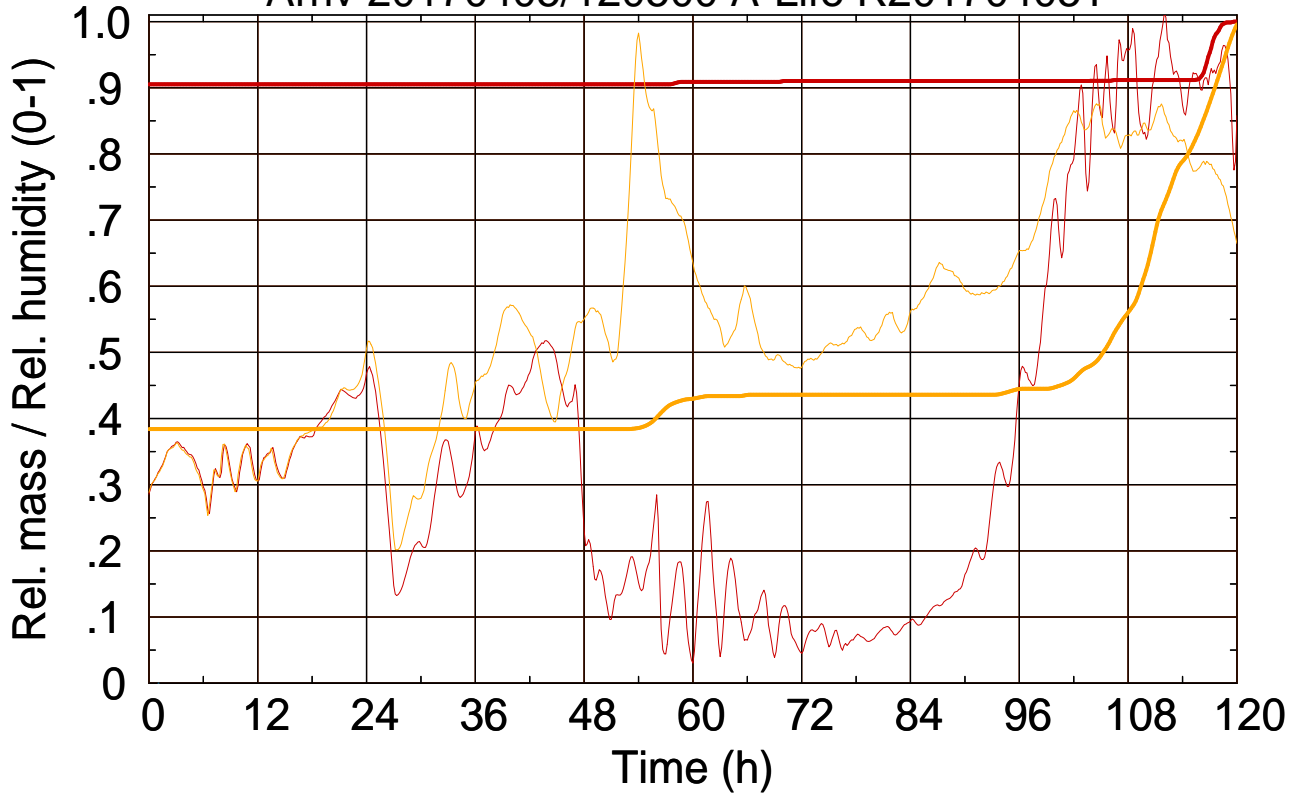

Arriv 20170405/120500 A-Life R20170405T

0 — 1 —

Arriv 20170405/120500 A-Life R20170405T

— Height

— Mixing height