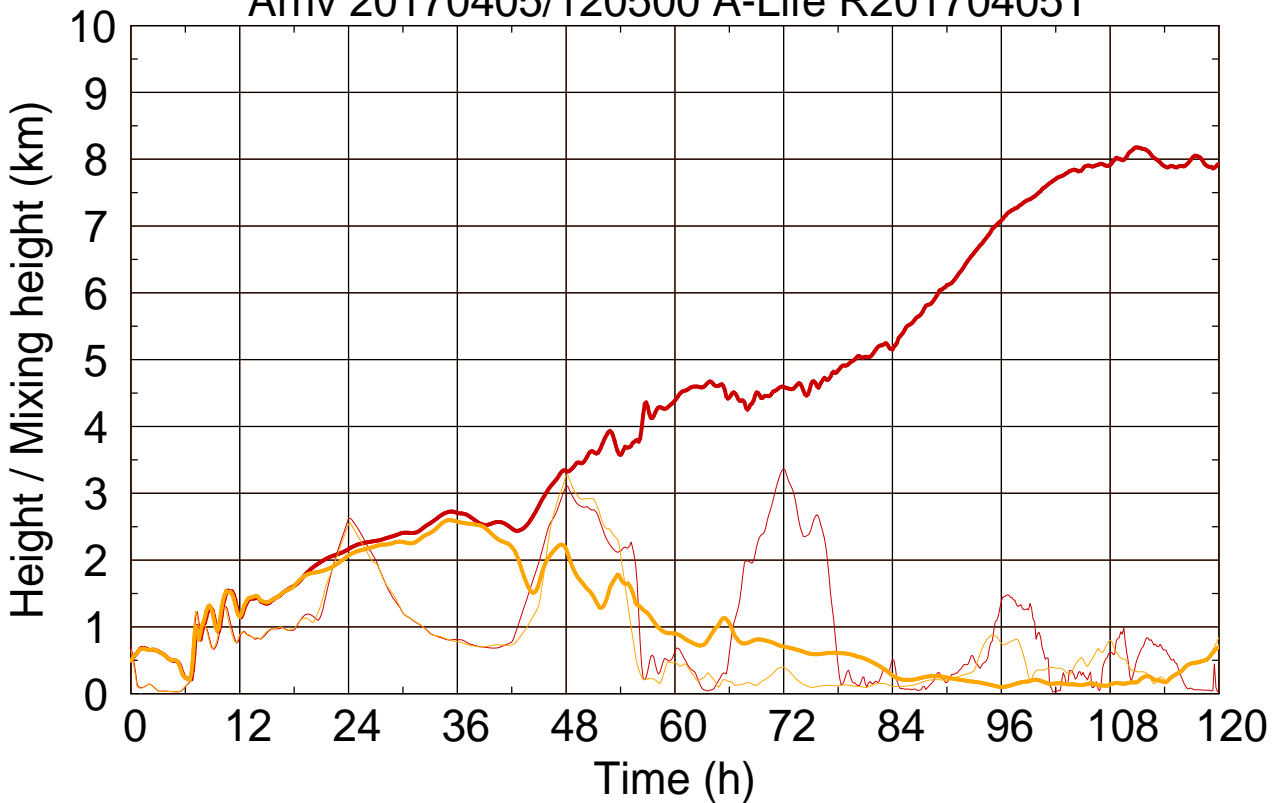

Arriv 20170405/120500 A-Life R20170405T

0 — 1 —

Arriv 20170405/120500 A-Life R20170405T

— Height

— Mixing height