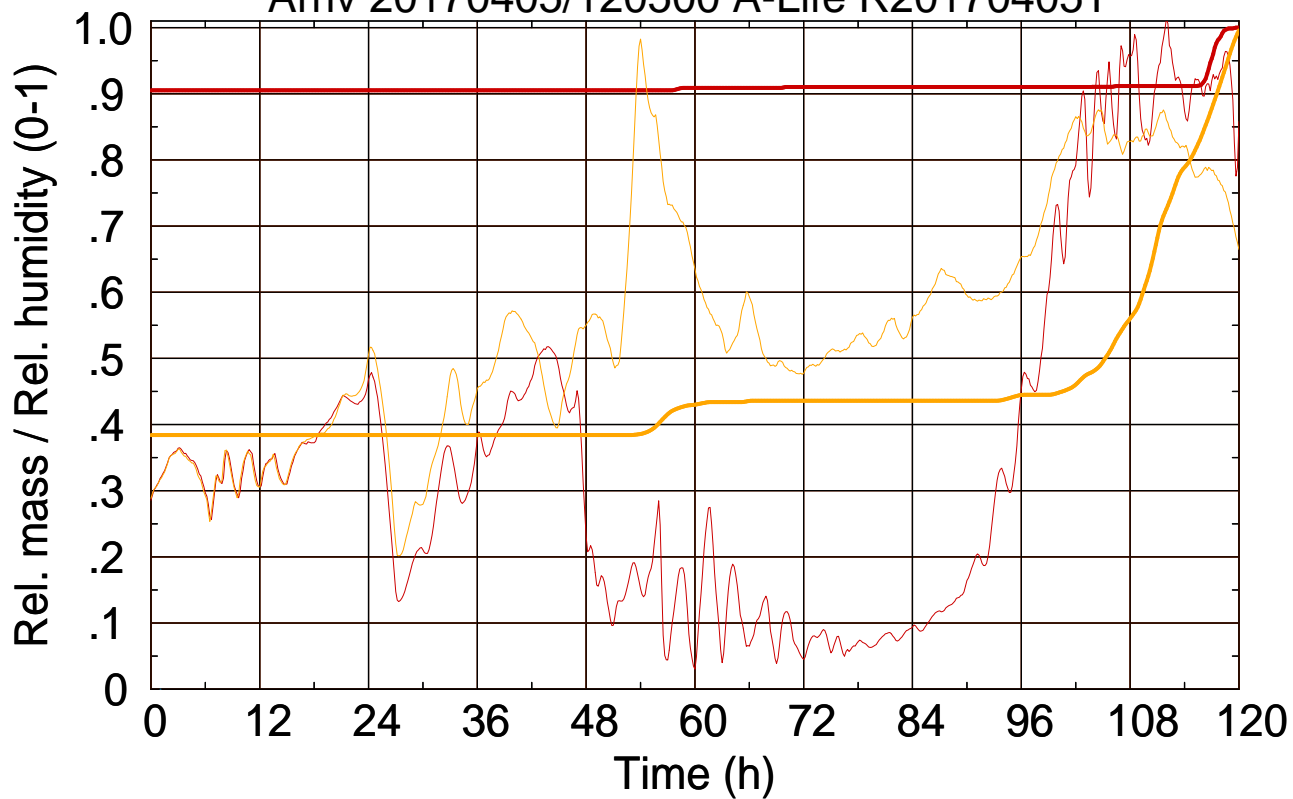

Arriv 20170405/120500 A-Life R20170405T

0 — 1 —

Arriv 20170405/120500 A-Life R20170405T

— Height — Mixing height