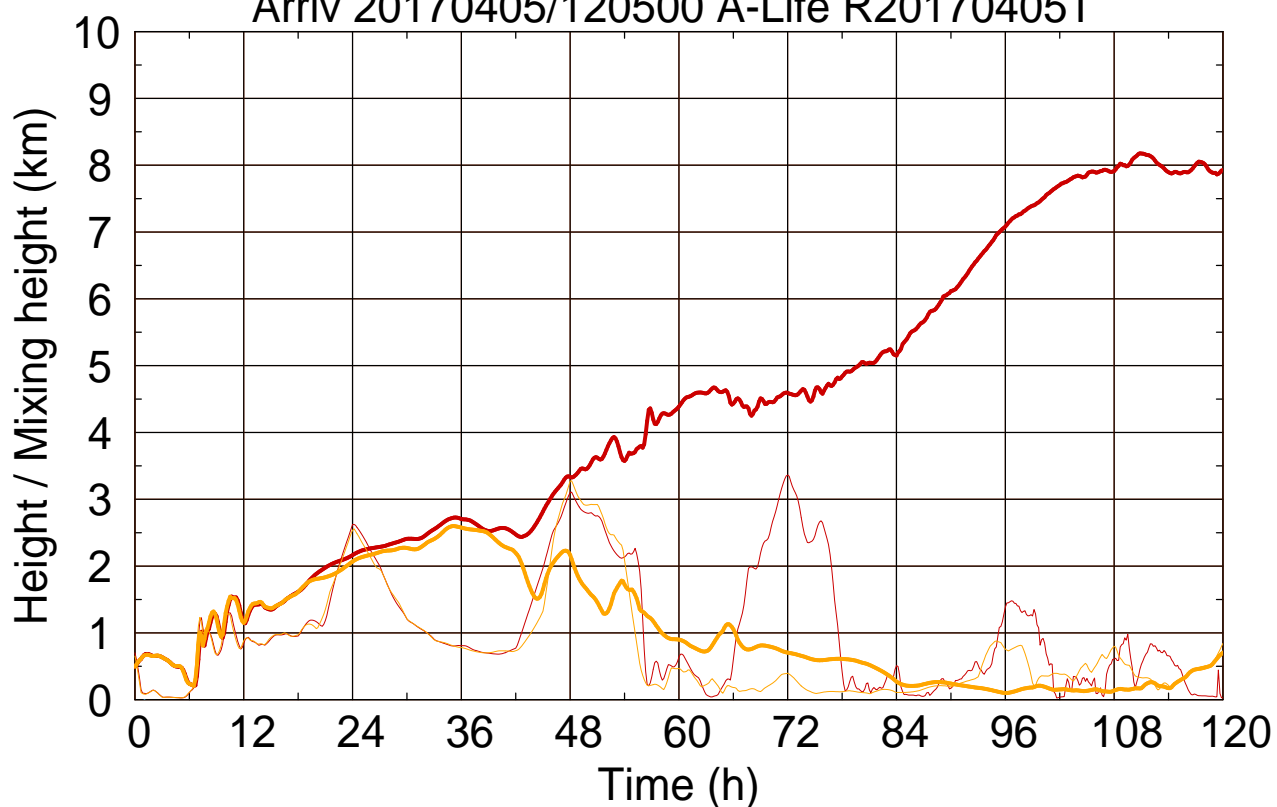

Arriv 20170405/120500 A-Life R20170405T

0 — 1 —

Arriv 20170405/120500 A-Life R20170405T

— Height — Mixing height