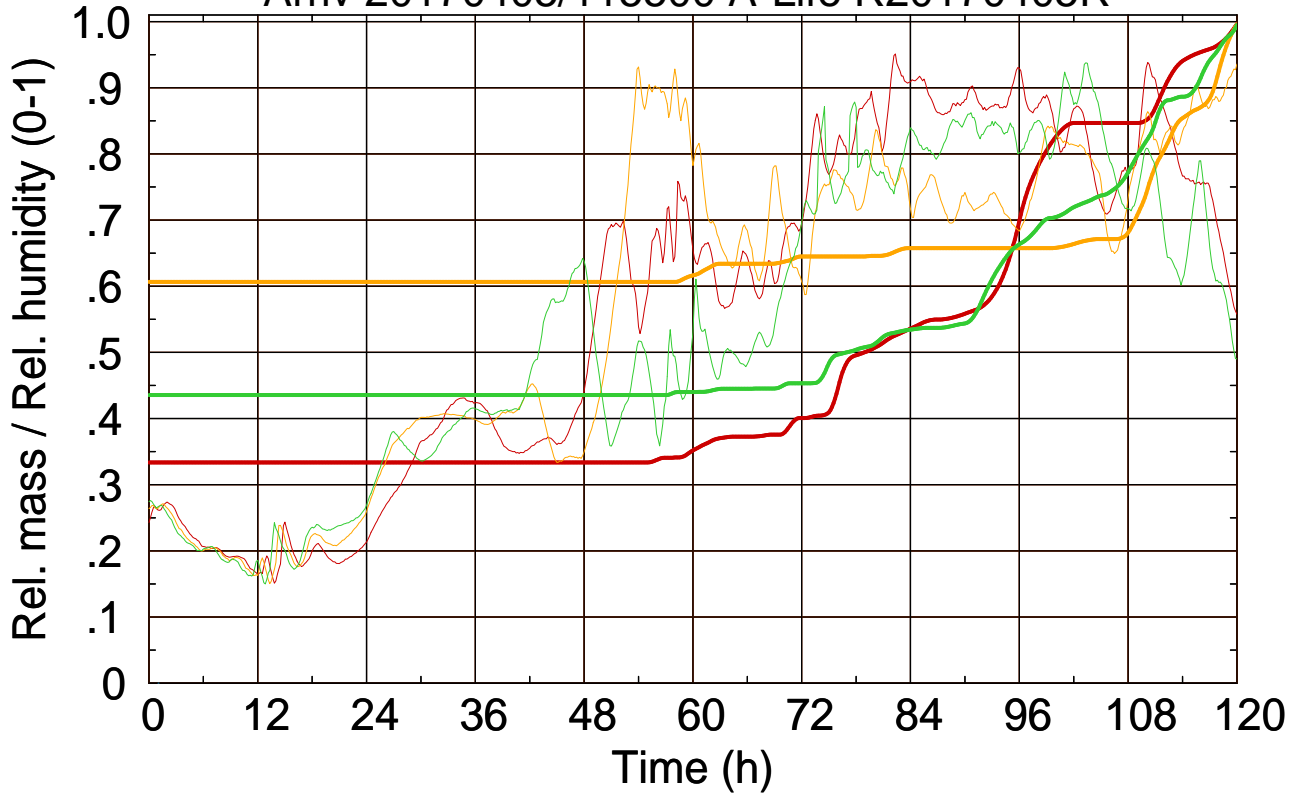

Arriv 20170405/115500 A-Life R20170405R

0 — 1 — 2 —

Arriv 20170405/115500 A-Life R20170405R

— Height

— Mixing height