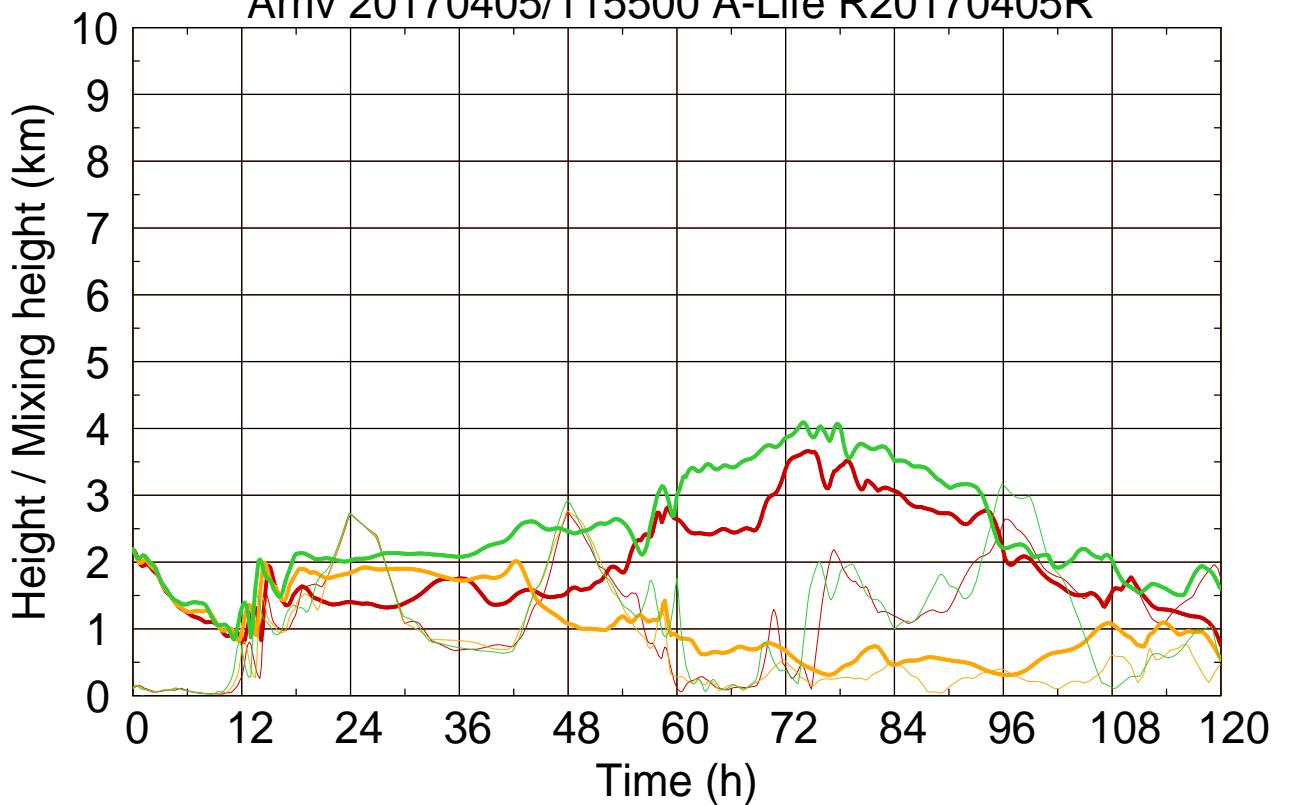

Arriv 20170405/115500 A-Life R20170405R

0 — 1 — 2 —

Arriv 20170405/115500 A-Life R20170405R

— Height

— Mixing height