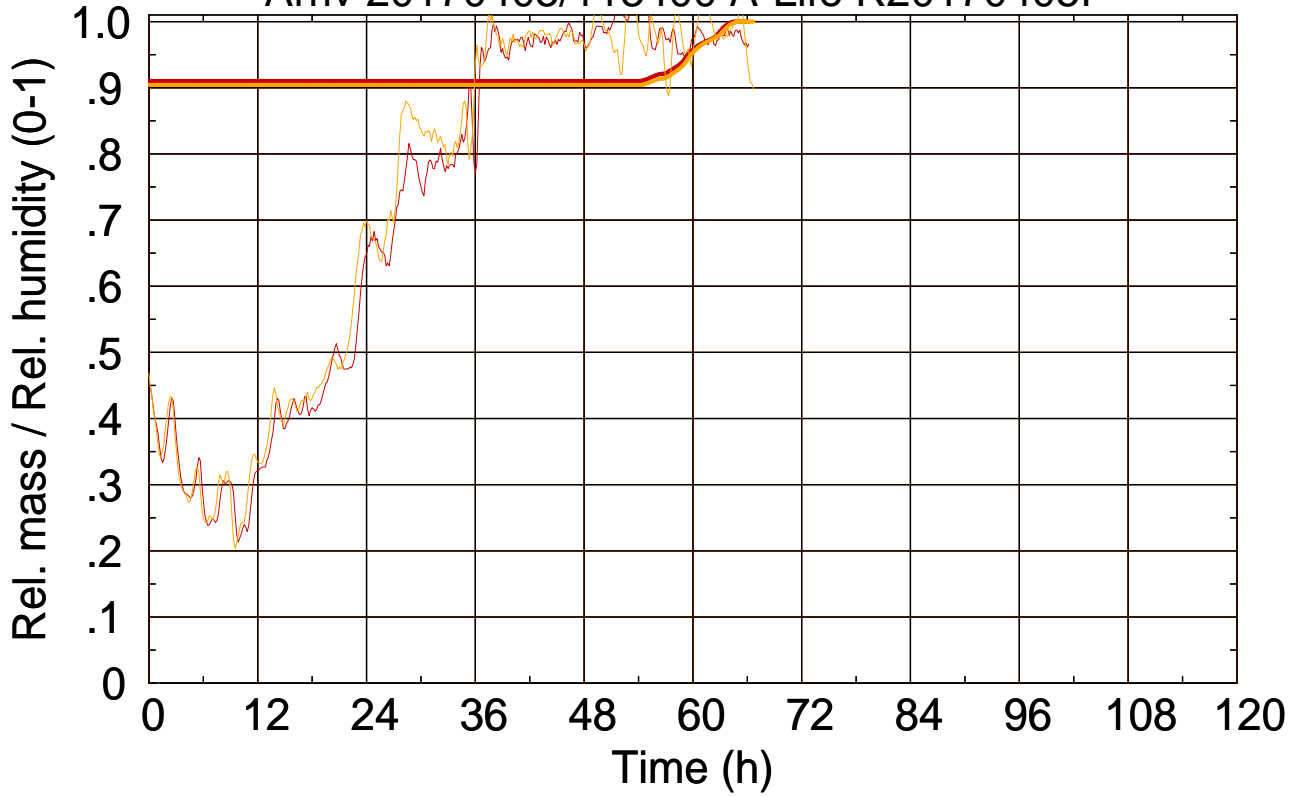

Arriv 20170405/113400 A-Life R20170405P

0 — 1

Arriv 20170405/113400 A-Life R20170405P

— Height — Mixing height