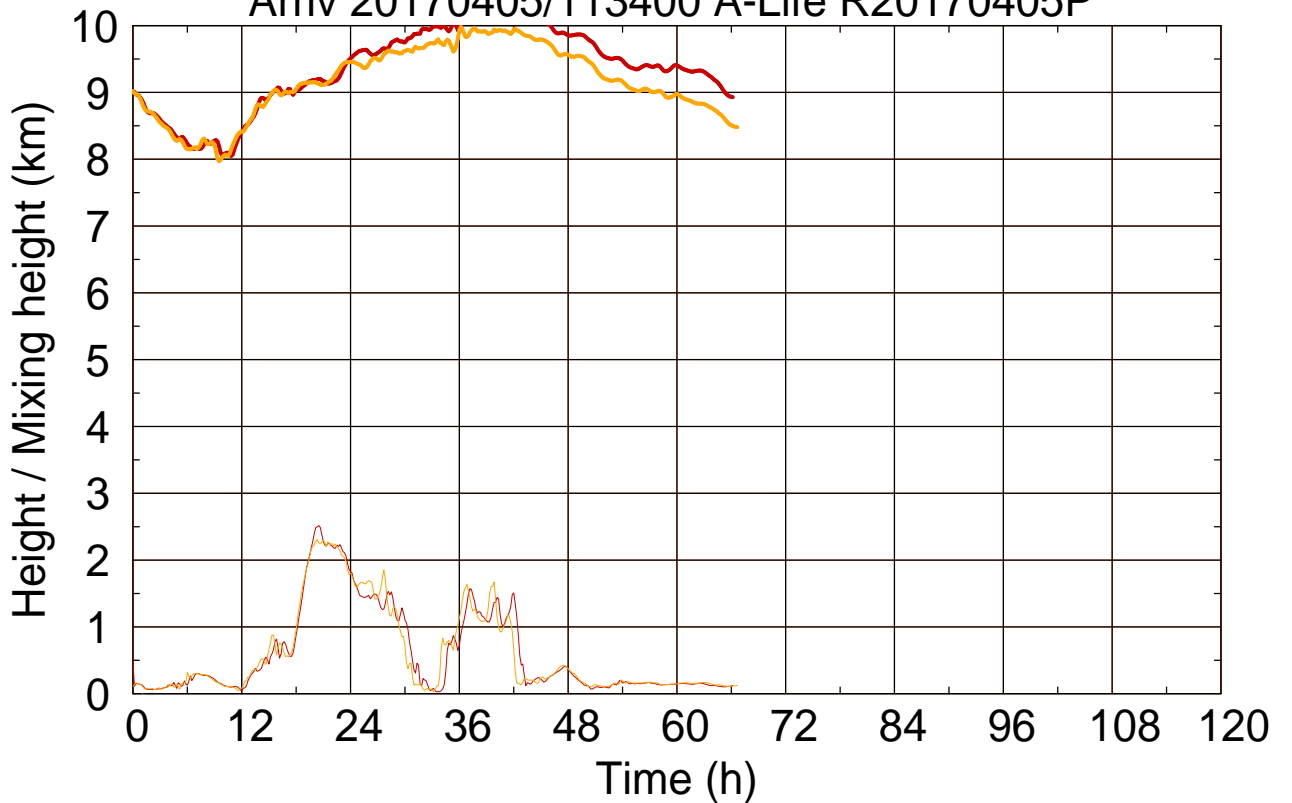

Arriv 20170405/113400 A-Life R20170405P

0 — 1

Arriv 20170405/113400 A-Life R20170405P

— Height — Mixing height