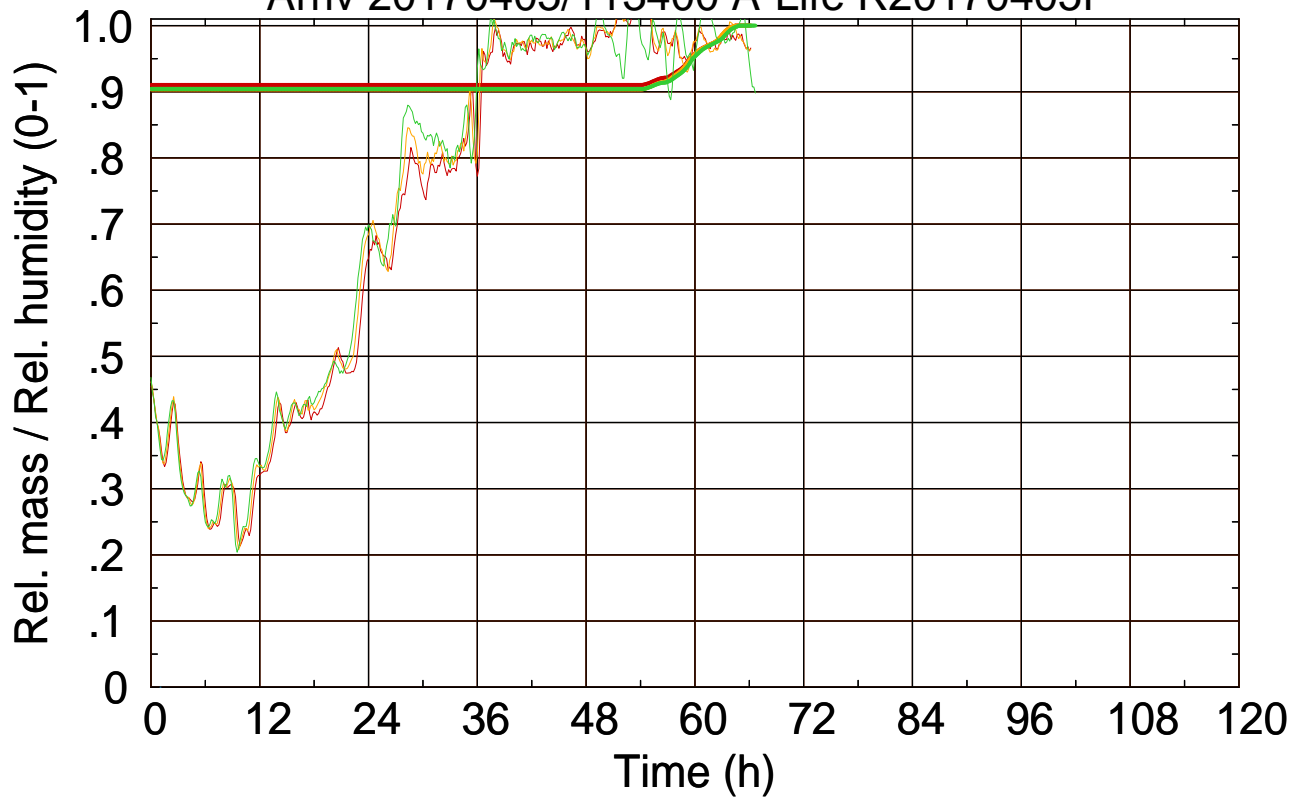

Arriv 20170405/113400 A-Life R20170405P

0 — 1 — 2 —

Arriv 20170405/113400 A-Life R20170405P

—— Height      —— Mixing height