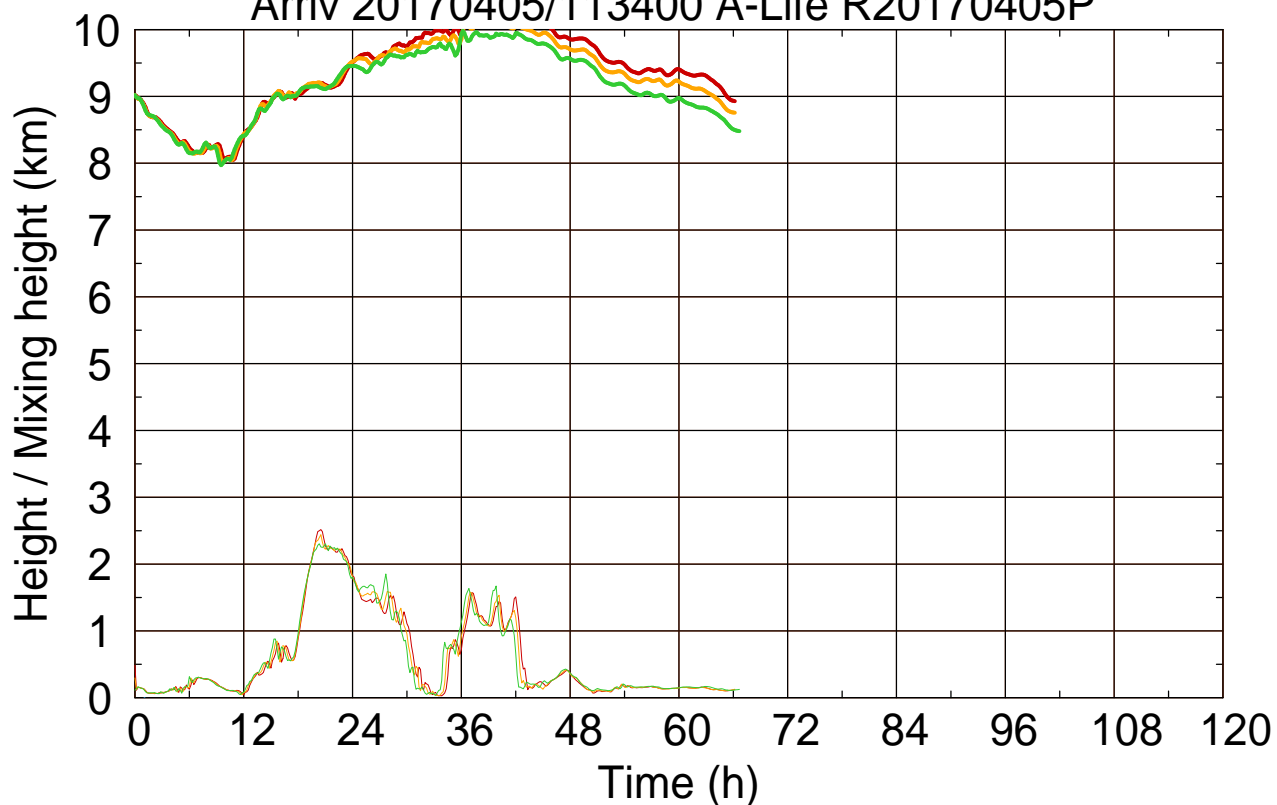

Arriv 20170405/113400 A-Life R20170405P

0 — 1 — 2 —

Arriv 20170405/113400 A-Life R20170405P

—— Height      —— Mixing height