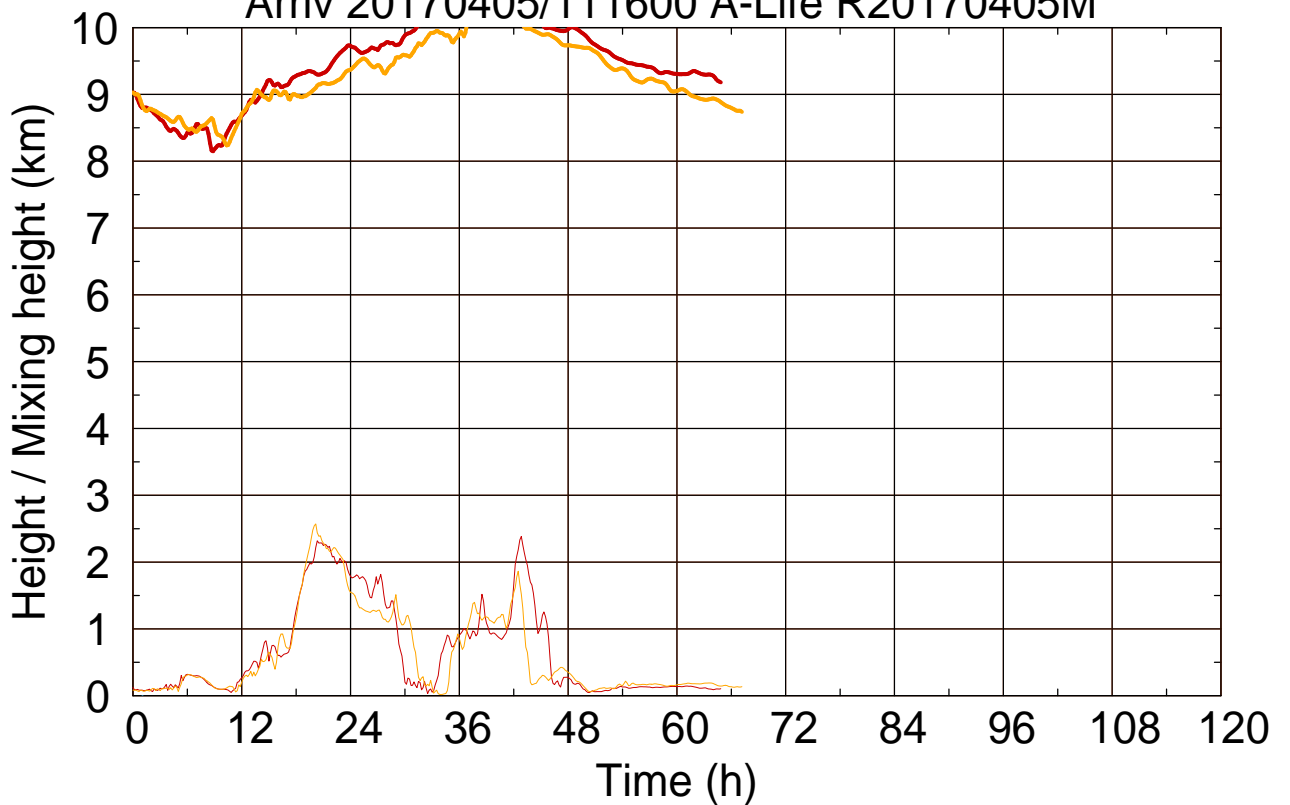

Arriv 20170405/111600 A-Life R20170405M

0 — 1 —

Arriv 20170405/111600 A-Life R20170405M

— Height

— Mixing height