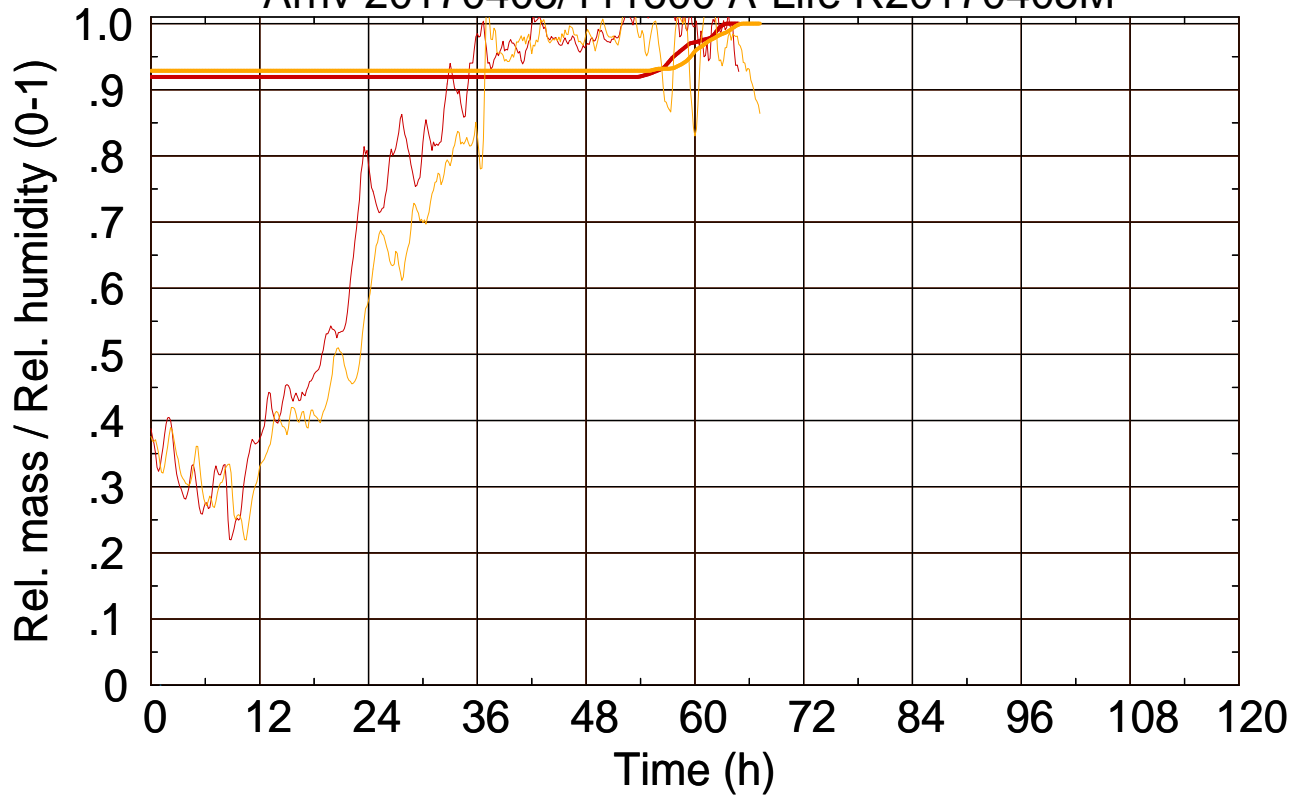

Arriv 20170405/111600 A-Life R20170405M

0 — 1 —

Arriv 20170405/111600 A-Life R20170405M

— Height

— Mixing height