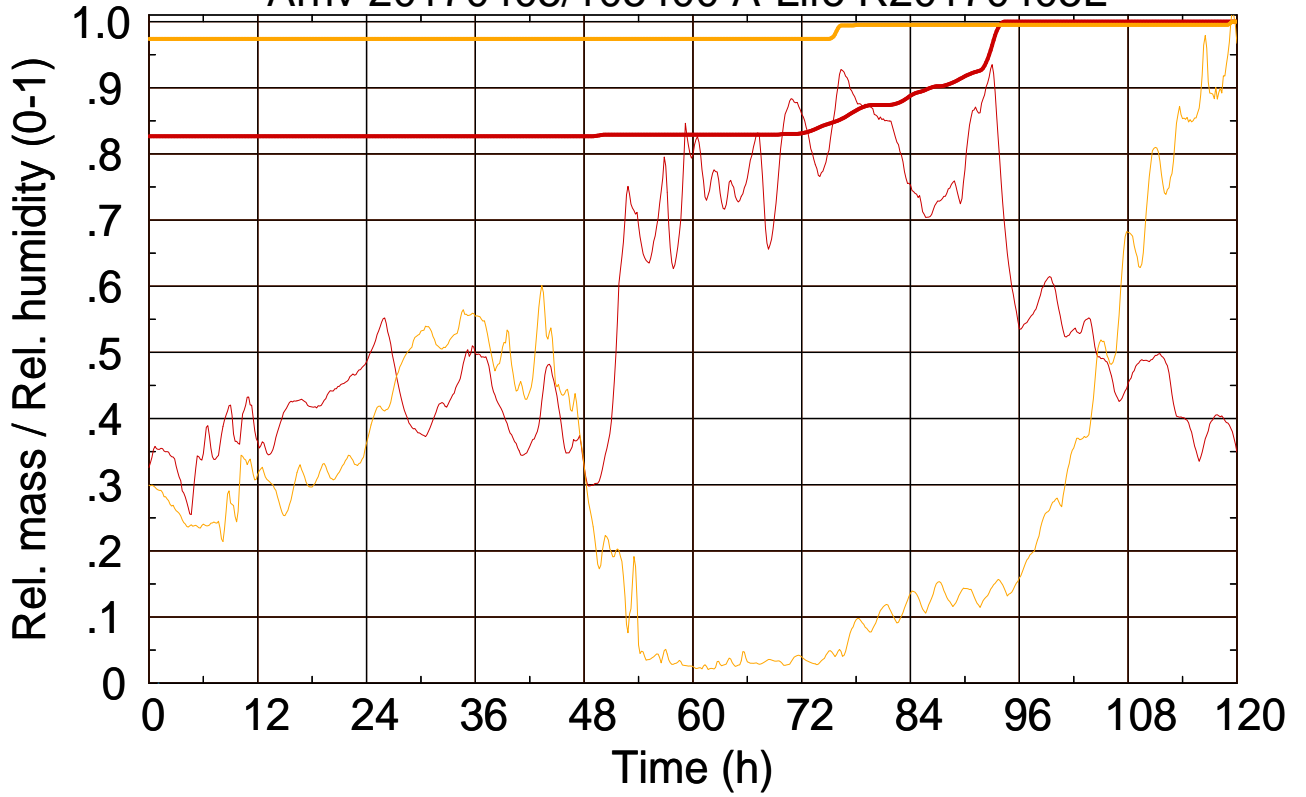

Arriv 20170405/105400 A-Life R20170405L

0 — 1 —

Arriv 20170405/105400 A-Life R20170405L

— Height — Mixing height