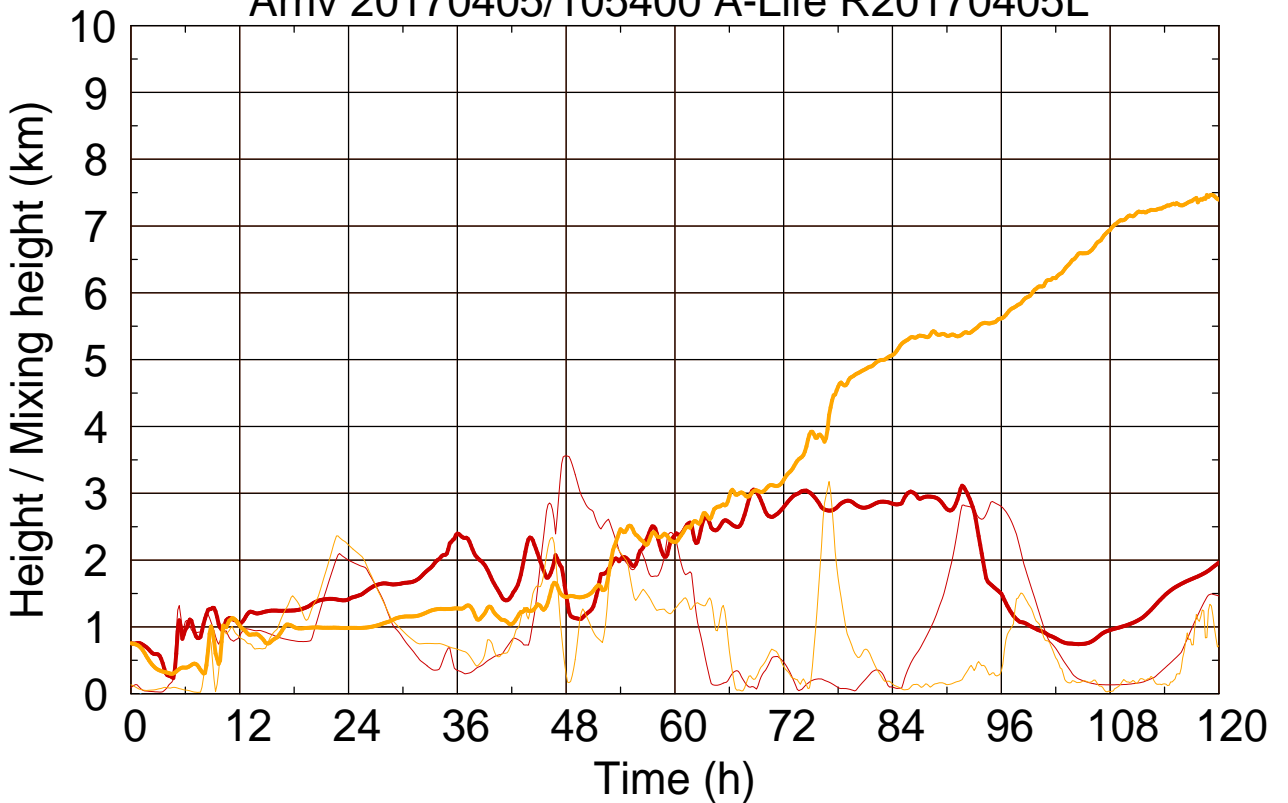

Arriv 20170405/105400 A-Life R20170405L

0 — 1 —

Arriv 20170405/105400 A-Life R20170405L

— Height — Mixing height