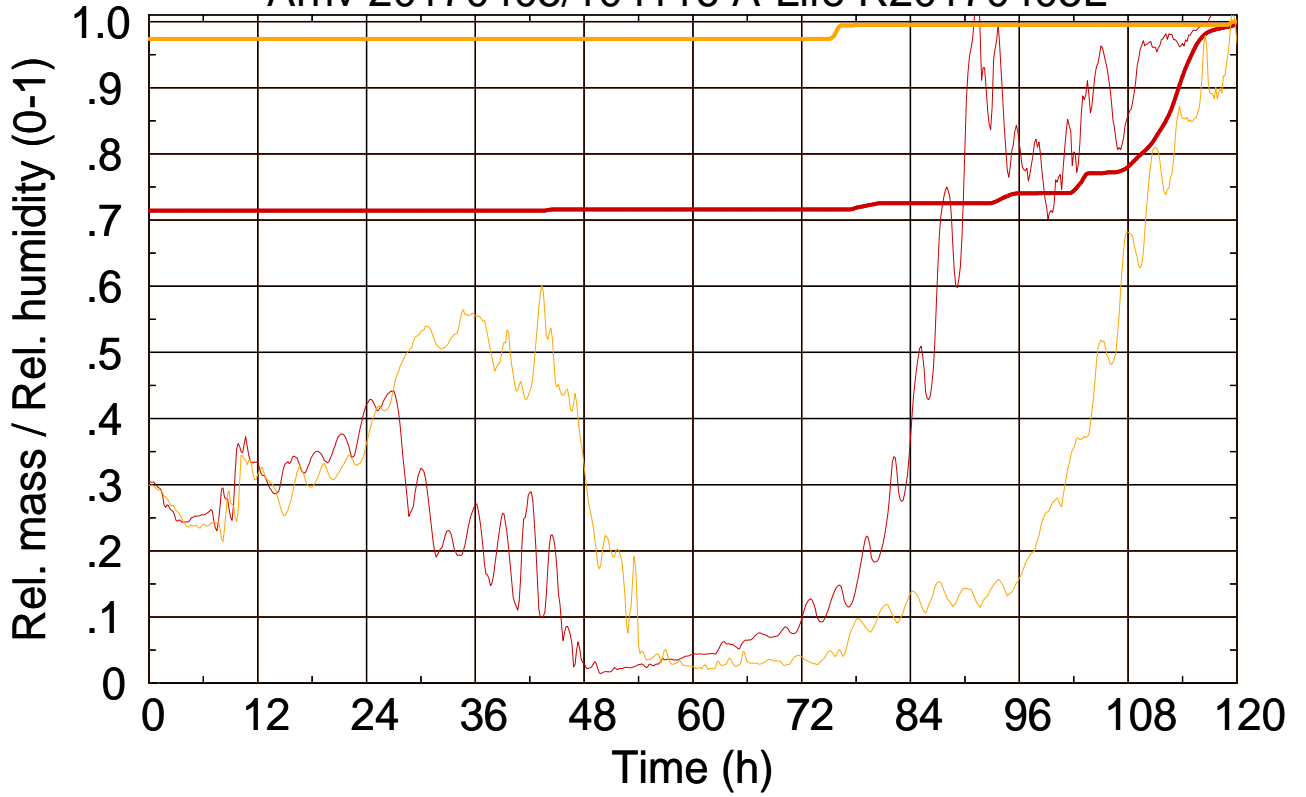

Arriv 20170405/105400 A-Life R20170405L

0 — 1 — 2 — 3 — 4 —

Arriv 20170405/105400 A-Life R20170405L

— Height — Mixing height

Arriv 20170405/104738 A-Life R20170405L

0 — 1 — 2 — 3 — 4 —

Arriv 20170405/104738 A-Life R20170405L

— Height — Mixing height

Arriv 20170405/104116 A-Life R20170405L

Arriv 20170405/104116 A-Life R20170405L