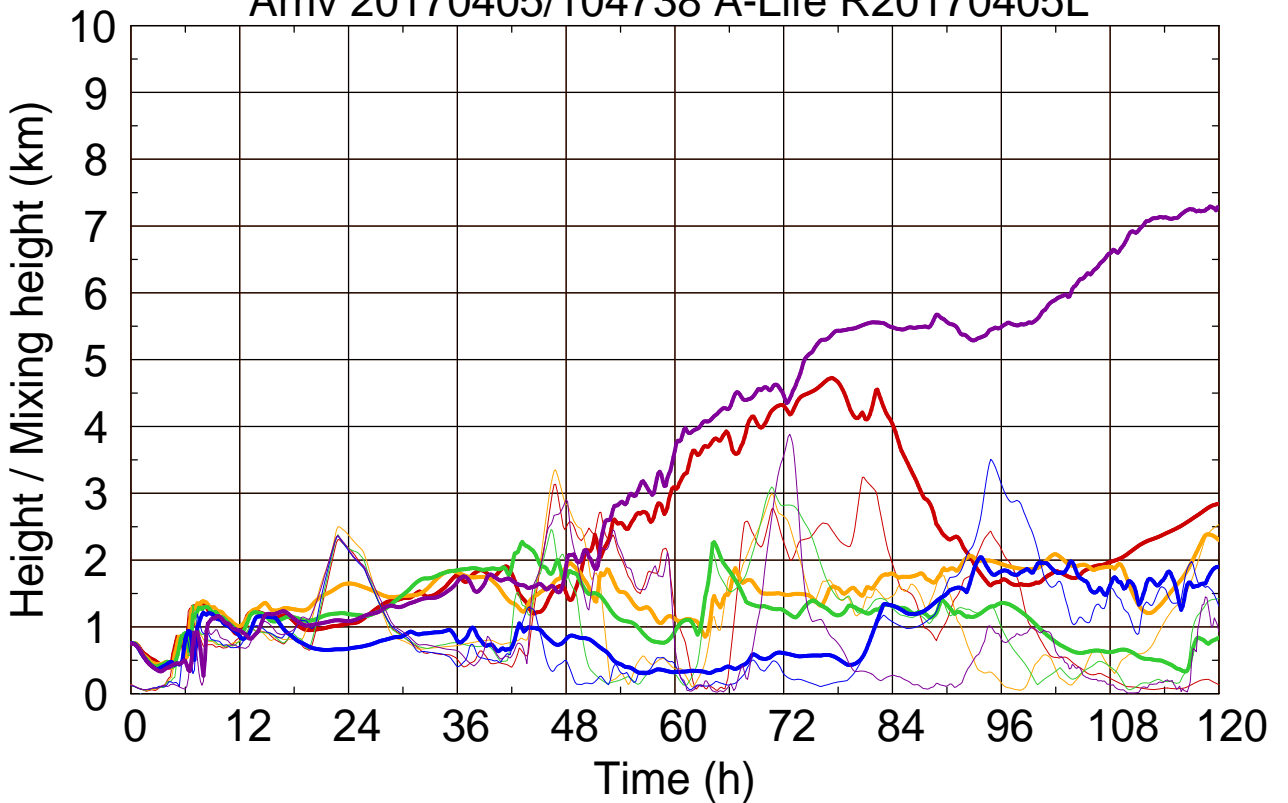

Arriv 20170405/105400 A-Life R20170405L

0 — 1 — 2 — 3 — 4 —

Arriv 20170405/105400 A-Life R20170405L

— Height — Mixing height

Arriv 20170405/104738 A-Life R20170405L

0 — 1 — 2 — 3 — 4 —

Arriv 20170405/104738 A-Life R20170405L

— Height — Mixing height

Arriv 20170405/104116 A-Life R20170405L

Arriv 20170405/104116 A-Life R20170405L