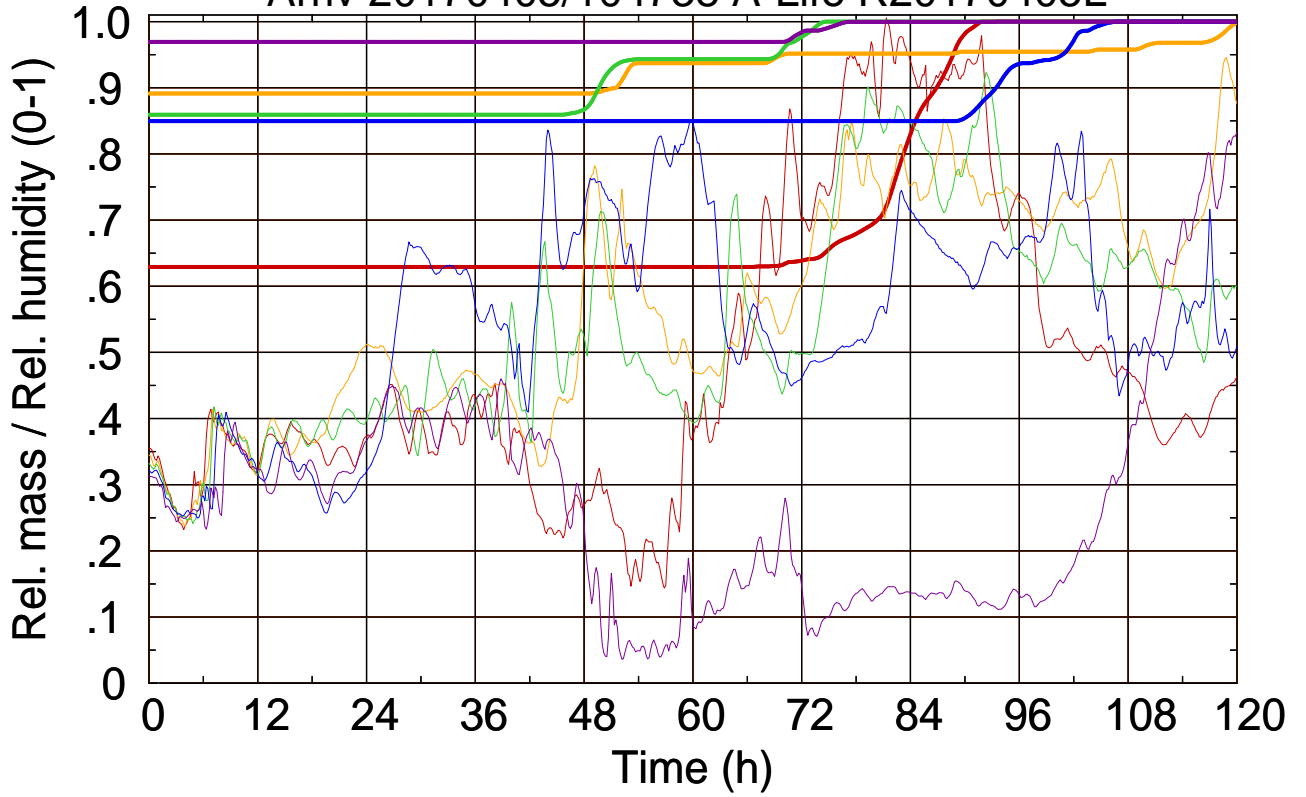

Arriv 20170405/105400 A-Life R20170405L

0 — 1 — 2 — 3 — 4 —

Arriv 20170405/105400 A-Life R20170405L

— Height — Mixing height

Arriv 20170405/104738 A-Life R20170405L

0 — 1 — 2 — 3 — 4 —

Arriv 20170405/104738 A-Life R20170405L

— Height — Mixing height

Arriv 20170405/104116 A-Life R20170405L

Arriv 20170405/104116 A-Life R20170405L