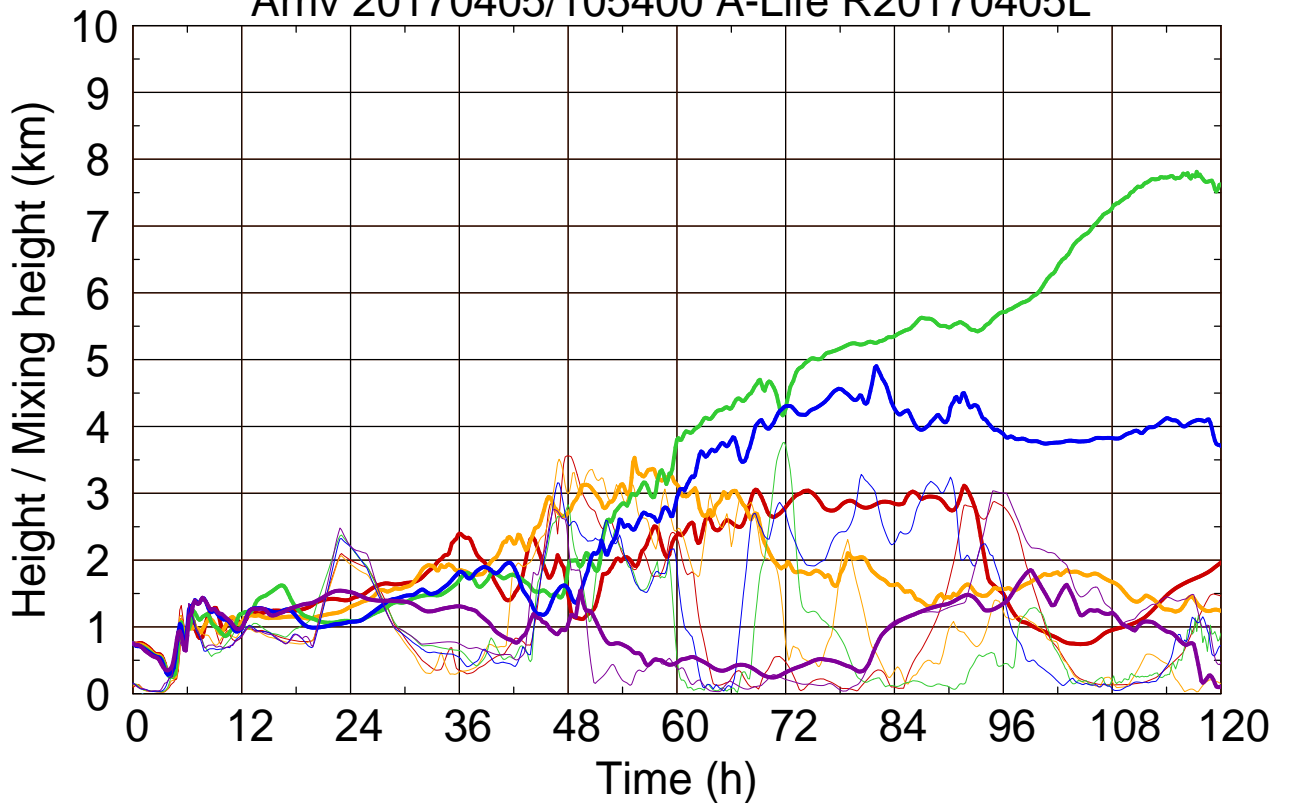

Arriv 20170405/105400 A-Life R20170405L

0 — 1 — 2 — 3 — 4 —

Arriv 20170405/105400 A-Life R20170405L

— Height — Mixing height

Arriv 20170405/104738 A-Life R20170405L

0 — 1 — 2 — 3 — 4 —

Arriv 20170405/104738 A-Life R20170405L

— Height — Mixing height

Arriv 20170405/104116 A-Life R20170405L

Arriv 20170405/104116 A-Life R20170405L