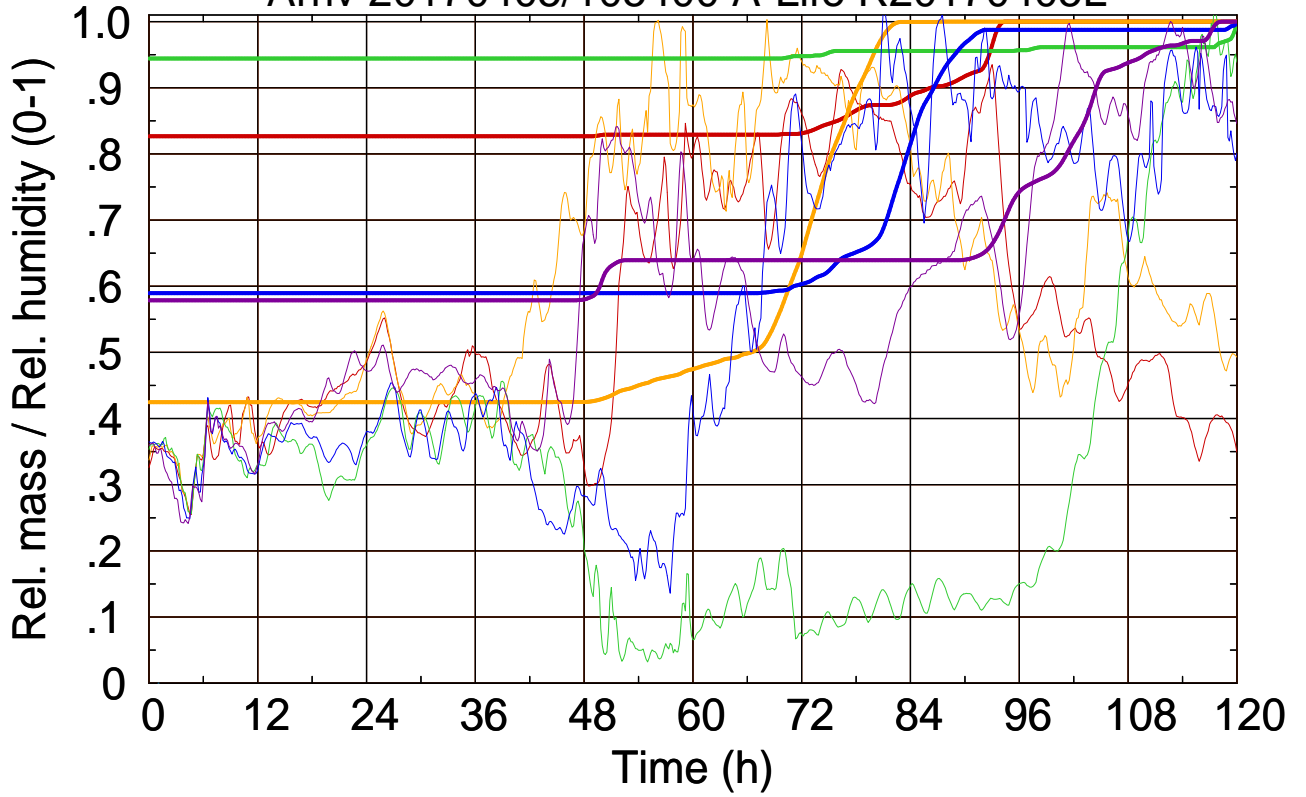

Arriv 20170405/105400 A-Life R20170405L

0 — 1 — 2 — 3 — 4 —

Arriv 20170405/105400 A-Life R20170405L

— Height — Mixing height

Arriv 20170405/104738 A-Life R20170405L

0 — 1 — 2 — 3 — 4 —

Arriv 20170405/104738 A-Life R20170405L

— Height — Mixing height

Arriv 20170405/104116 A-Life R20170405L

Arriv 20170405/104116 A-Life R20170405L