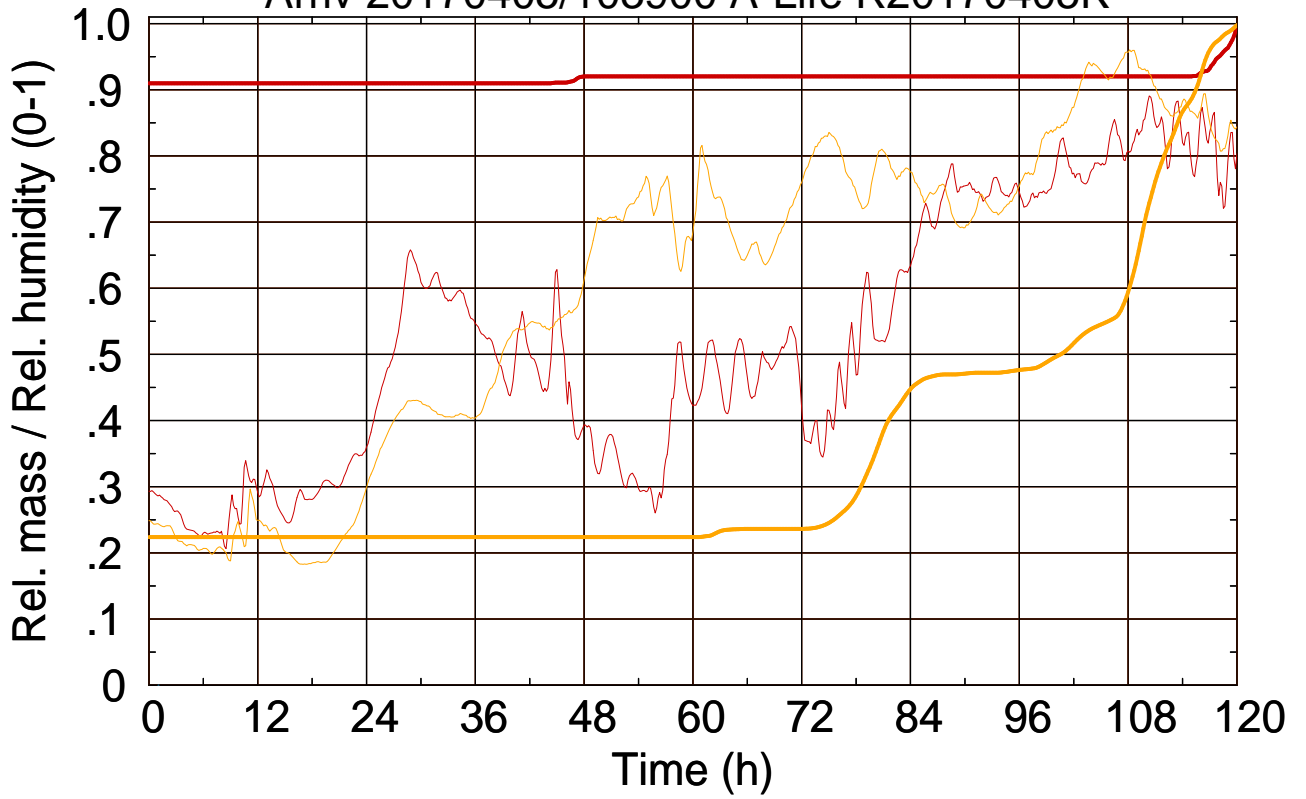

Arriv 20170405/103900 A-Life R20170405K

0 — 1 —

Arriv 20170405/103900 A-Life R20170405K

— Height

— Mixing height