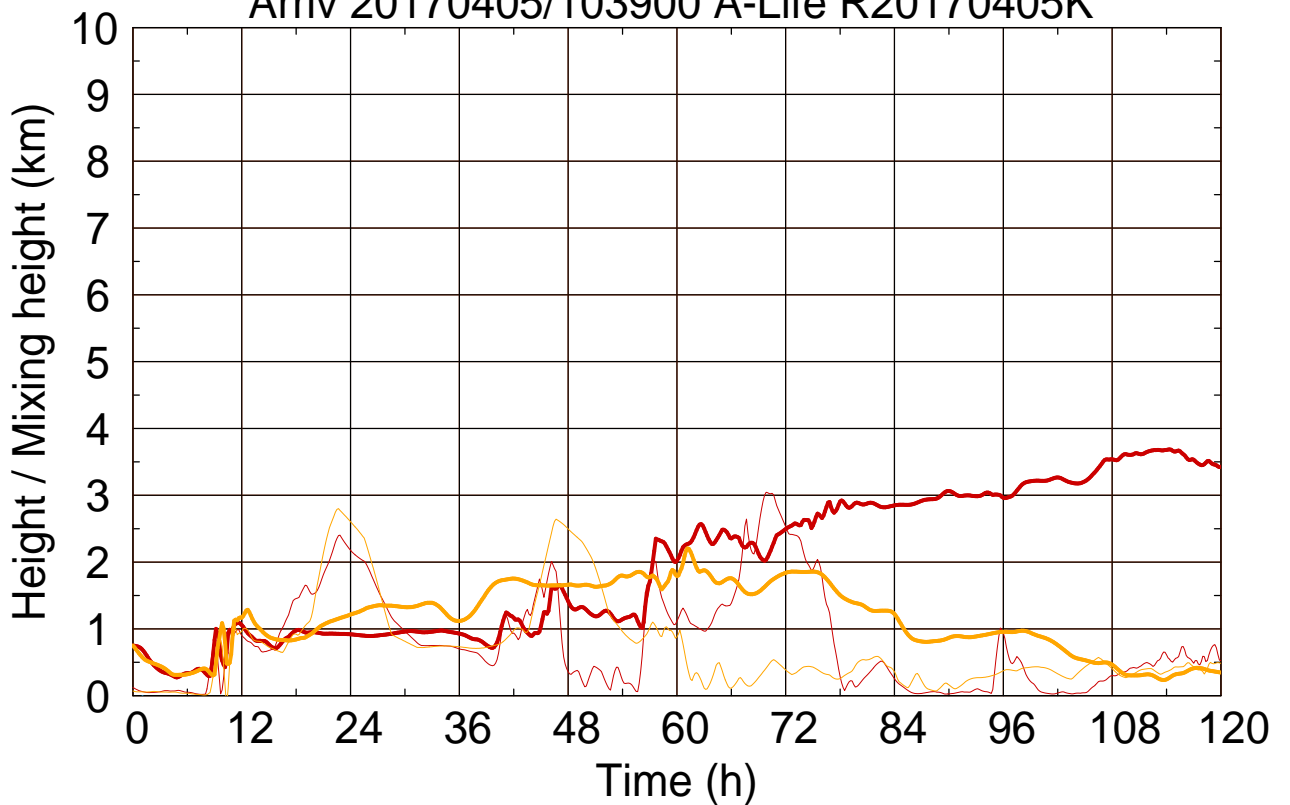

Arriv 20170405/103900 A-Life R20170405K

0 — 1 —

Arriv 20170405/103900 A-Life R20170405K

— Height

— Mixing height