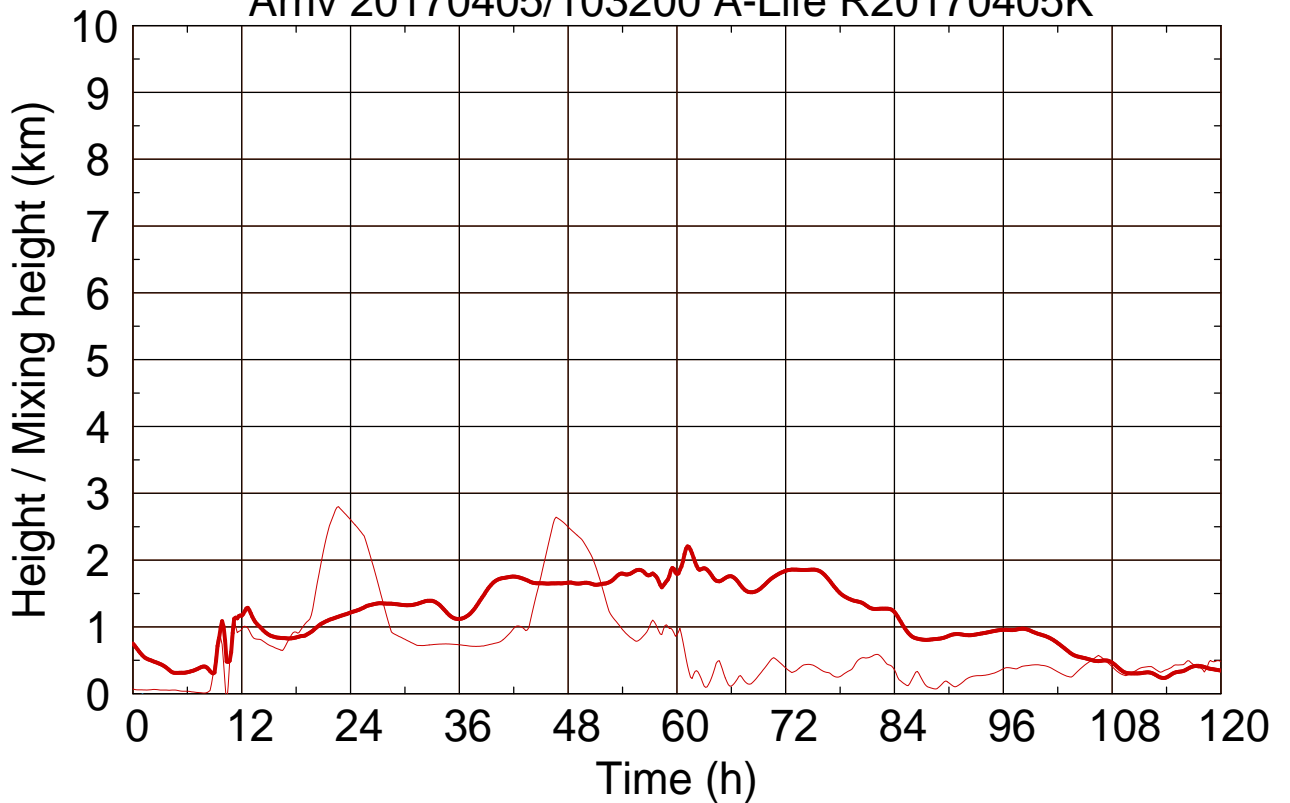

Arriv 20170405/103200 A-Life R20170405K

0 —

Arriv 20170405/103200 A-Life R20170405K

— Height

— Mixing height