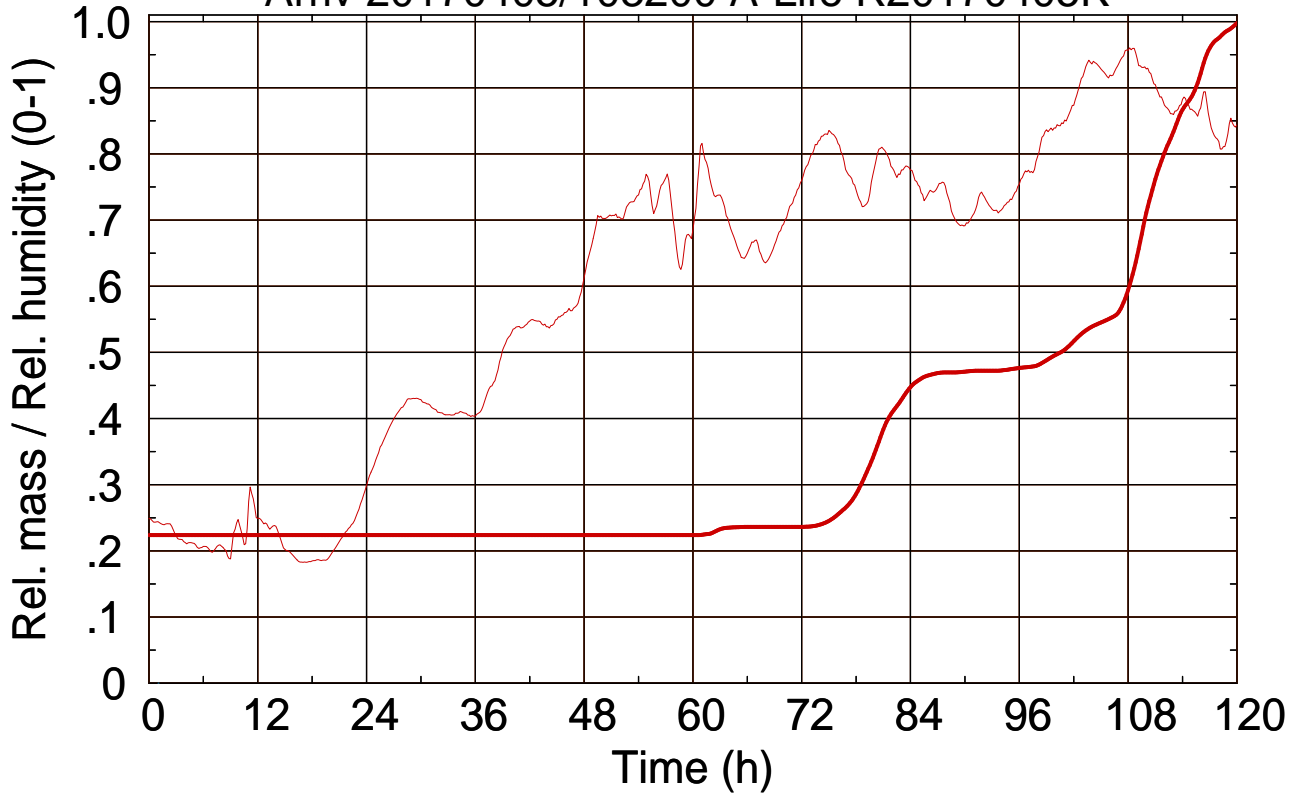

Arriv 20170405/103200 A-Life R20170405K

0 —

Arriv 20170405/103200 A-Life R20170405K

— Height

— Mixing height