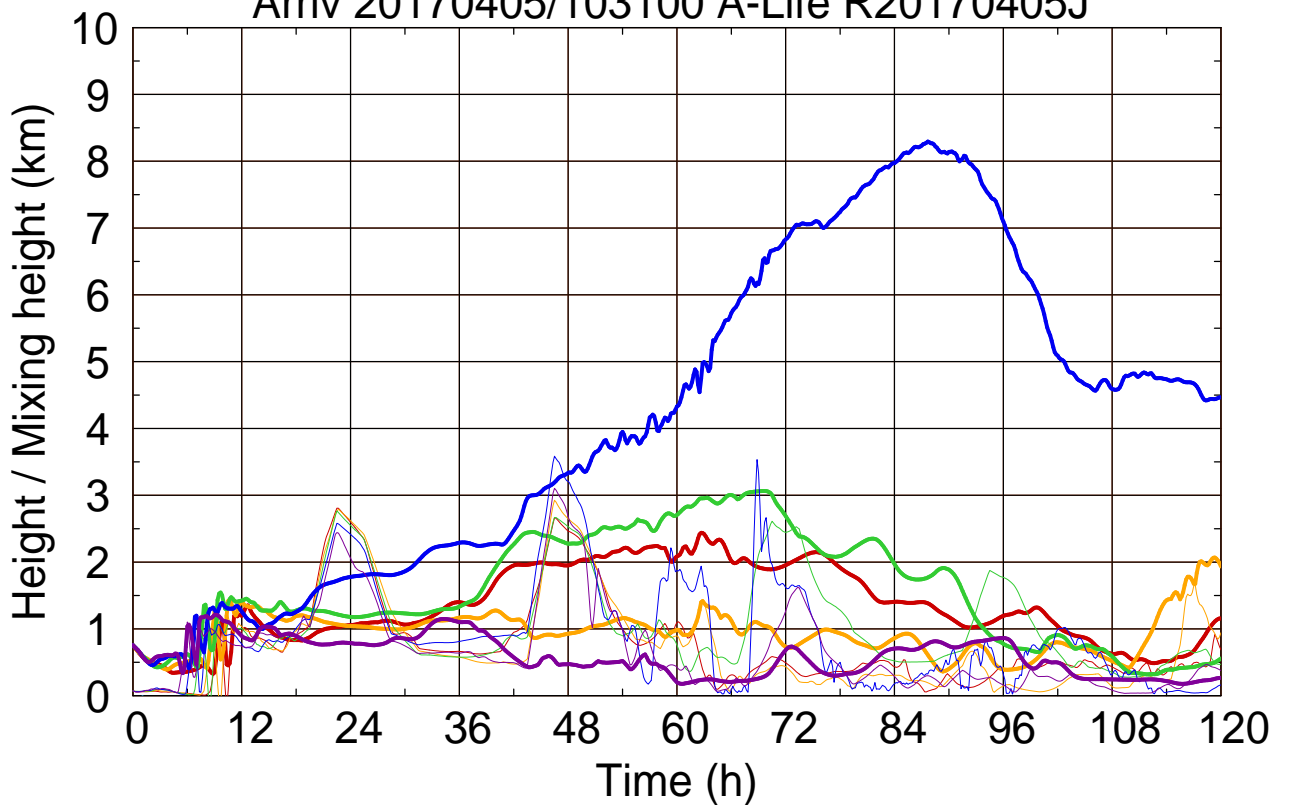

Arriv 20170405/103100 A-Life R20170405J

0 — 1 — 2 — 3 — 4 —

Arriv 20170405/103100 A-Life R20170405J

————— Height      ————— Mixing height

Arriv 20170405/102430 A-Life R20170405J

0 — 1 — 2 — 3 — 4 —

Arriv 20170405/102430 A-Life R20170405J

— Height — Mixing height

Arriv 20170405/101800 A-Life R20170405J

0 —

Arriv 20170405/101800 A-Life R20170405J

— Height

— Mixing height