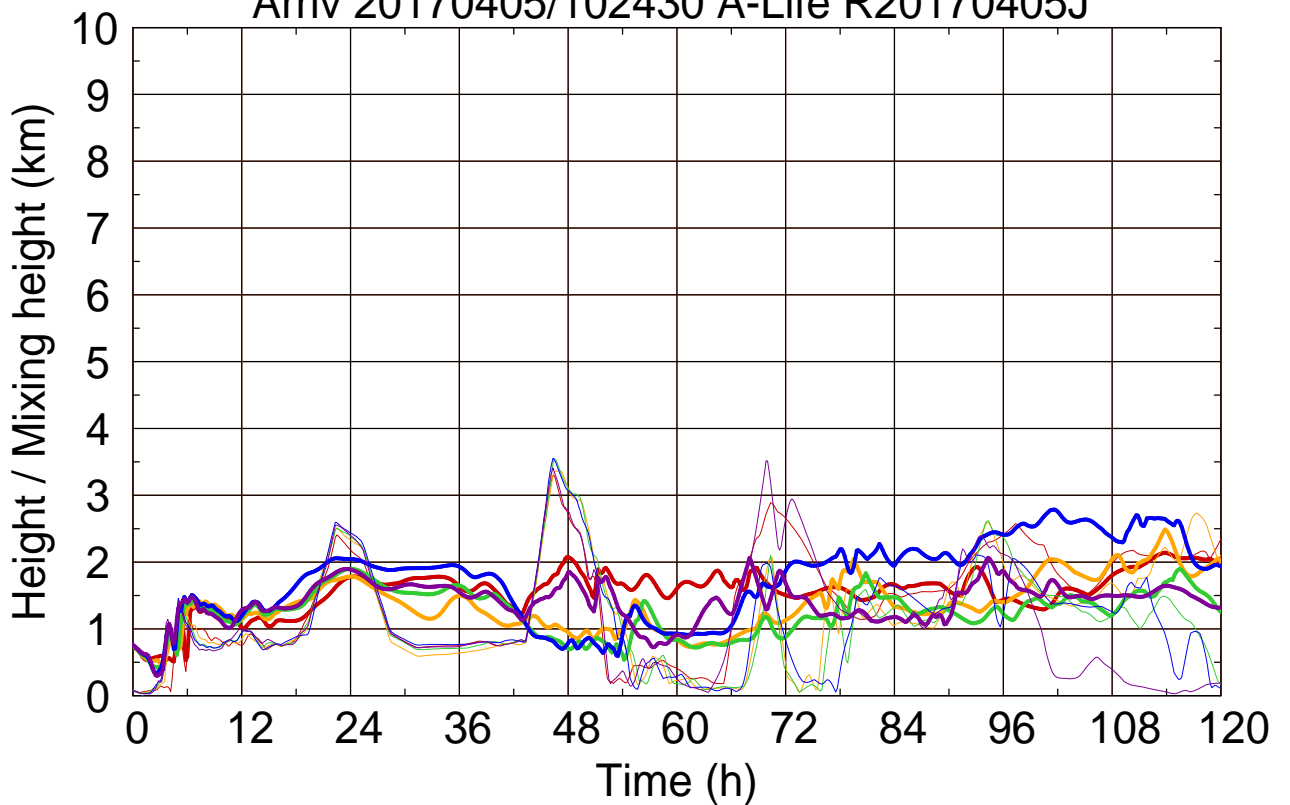

Arriv 20170405/103100 A-Life R20170405J

0 — 1 — 2 — 3 — 4 —

Arriv 20170405/103100 A-Life R20170405J

————— Height      ————— Mixing height

Arriv 20170405/102430 A-Life R20170405J

0 — 1 — 2 — 3 — 4 —

Arriv 20170405/102430 A-Life R20170405J

— Height — Mixing height

Arriv 20170405/101800 A-Life R20170405J

0 —

Arriv 20170405/101800 A-Life R20170405J

— Height

— Mixing height