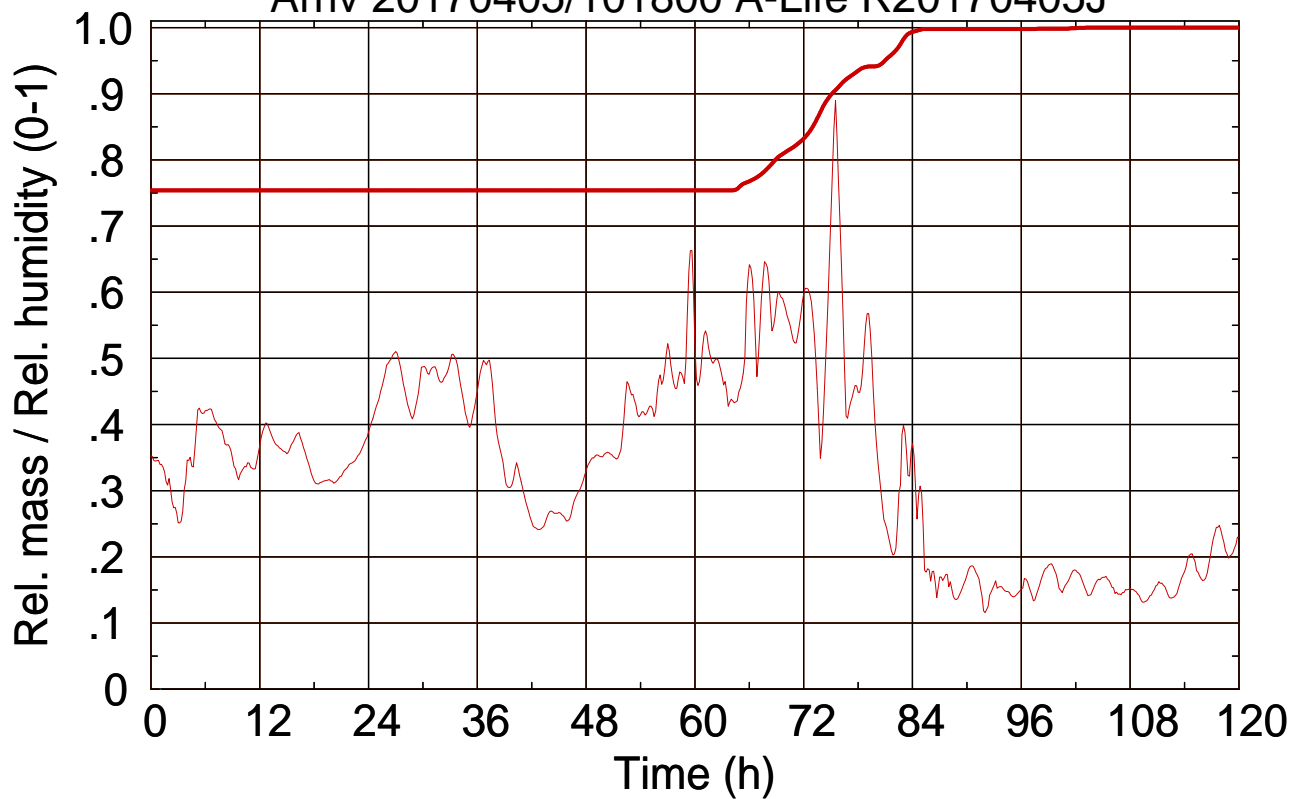

Arriv 20170405/103100 A-Life R20170405J

0 — 1 — 2 — 3 — 4 —

Arriv 20170405/103100 A-Life R20170405J

————— Height      ————— Mixing height

Arriv 20170405/102430 A-Life R20170405J

0 — 1 — 2 — 3 — 4 —

Arriv 20170405/102430 A-Life R20170405J

— Height — Mixing height

Arriv 20170405/101800 A-Life R20170405J

0 —

Arriv 20170405/101800 A-Life R20170405J

— Height

— Mixing height