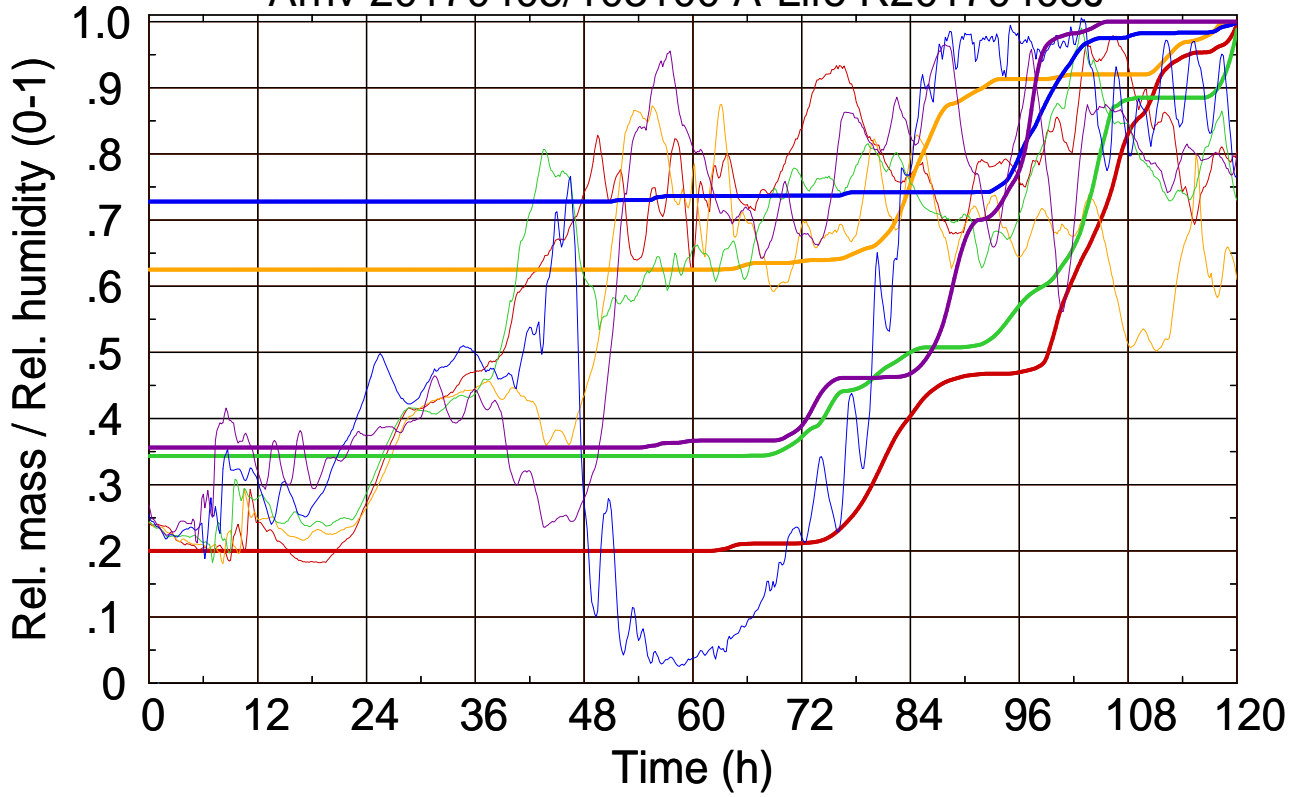

Arriv 20170405/103100 A-Life R20170405J

0 — 1 — 2 — 3 — 4 —

Arriv 20170405/103100 A-Life R20170405J

————— Height      ————— Mixing height

Arriv 20170405/102430 A-Life R20170405J

0 — 1 — 2 — 3 — 4 —

Arriv 20170405/102430 A-Life R20170405J

— Height — Mixing height

Arriv 20170405/101800 A-Life R20170405J

0 —

Arriv 20170405/101800 A-Life R20170405J

— Height

— Mixing height