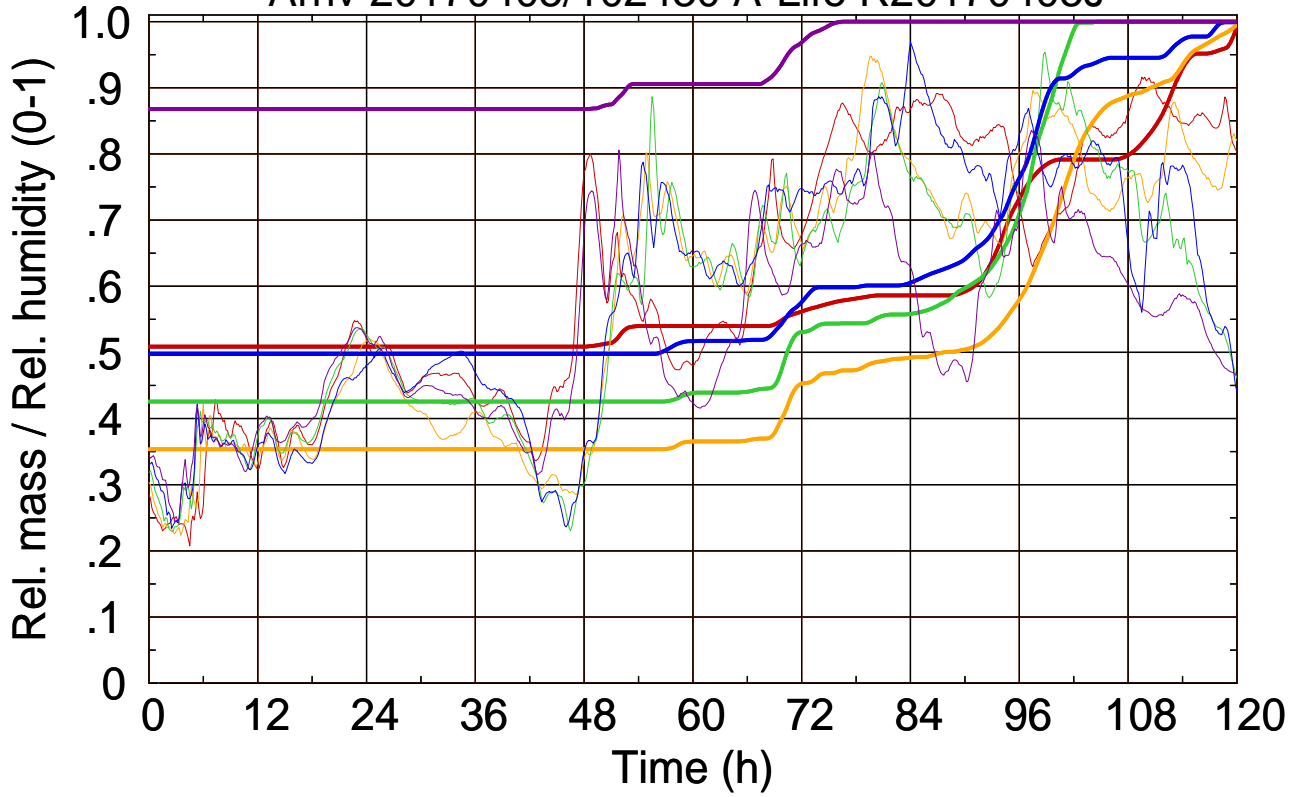

Arriv 20170405/103100 A-Life R20170405J

0 — 1 — 2 — 3 — 4 —

Arriv 20170405/103100 A-Life R20170405J

————— Height      ————— Mixing height

Arriv 20170405/102430 A-Life R20170405J

0 — 1 — 2 — 3 — 4 —

Arriv 20170405/102430 A-Life R20170405J

— Height — Mixing height

Arriv 20170405/101800 A-Life R20170405J

0 —

Arriv 20170405/101800 A-Life R20170405J

— Height

— Mixing height