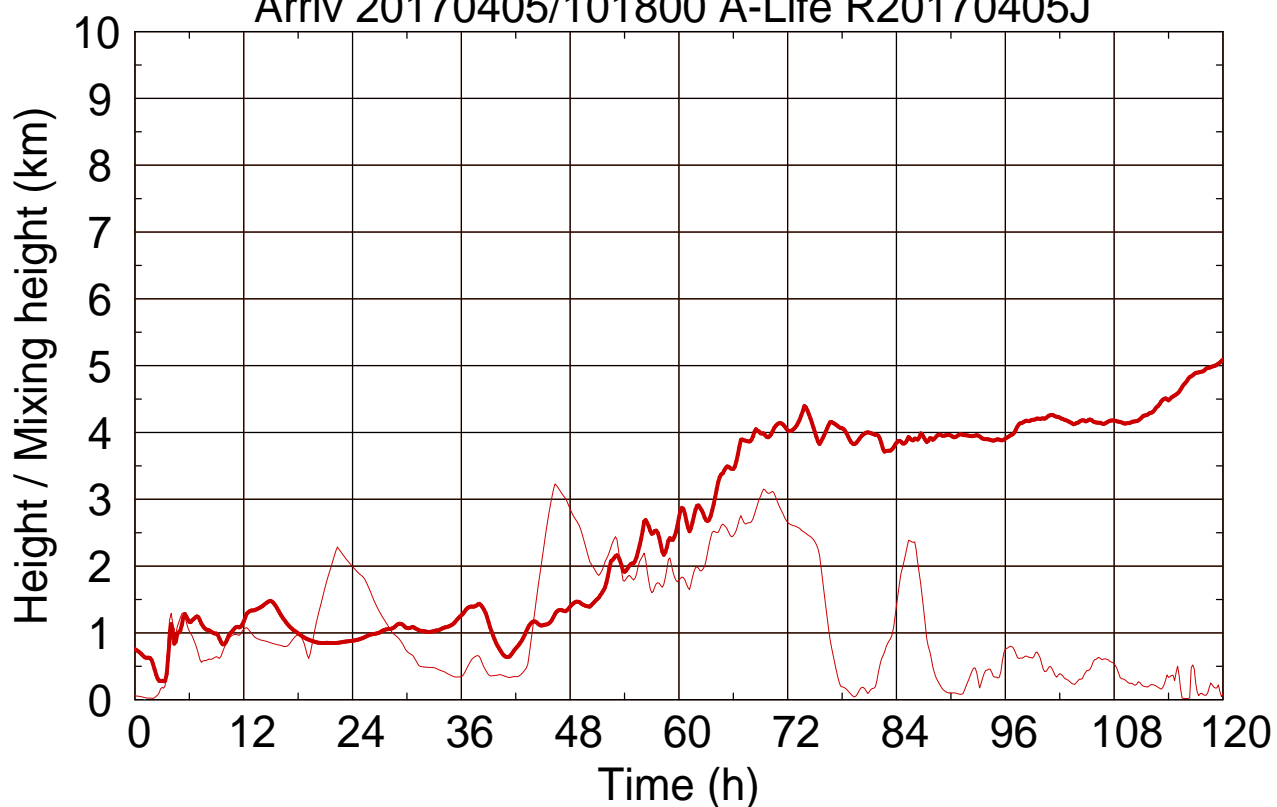

Arriv 20170405/103100 A-Life R20170405J

0 — 1 — 2 — 3 — 4 —

Arriv 20170405/103100 A-Life R20170405J

————— Height      ————— Mixing height

Arriv 20170405/102430 A-Life R20170405J

0 — 1 — 2 — 3 — 4 —

Arriv 20170405/102430 A-Life R20170405J

— Height — Mixing height

Arriv 20170405/101800 A-Life R20170405J

0 —

Arriv 20170405/101800 A-Life R20170405J

— Height

— Mixing height