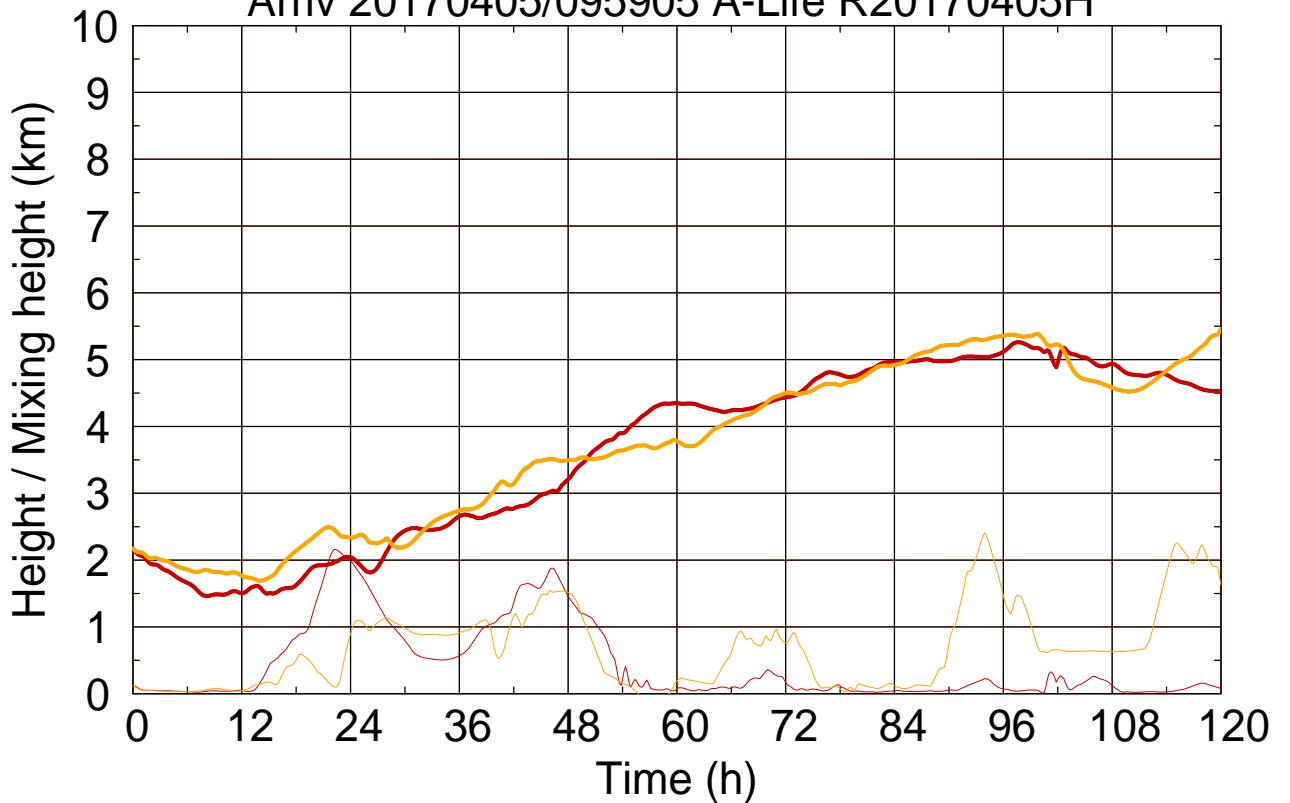

Arriv 20170405/095905 A-Life R20170405H

0 — 1 —

Arriv 20170405/095905 A-Life R20170405H

— Height

— Mixing height