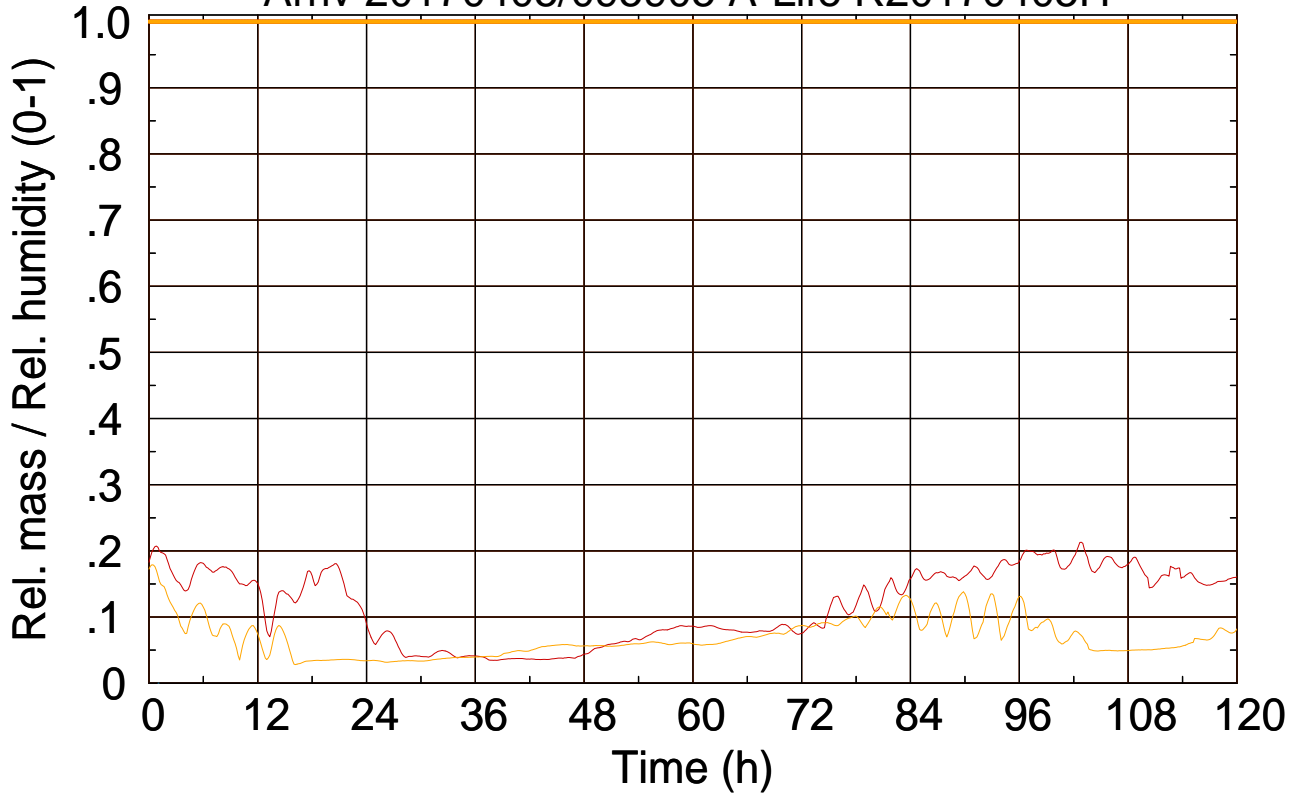

Arriv 20170405/095905 A-Life R20170405H

0 — 1 —

Arriv 20170405/095905 A-Life R20170405H

— Height

— Mixing height