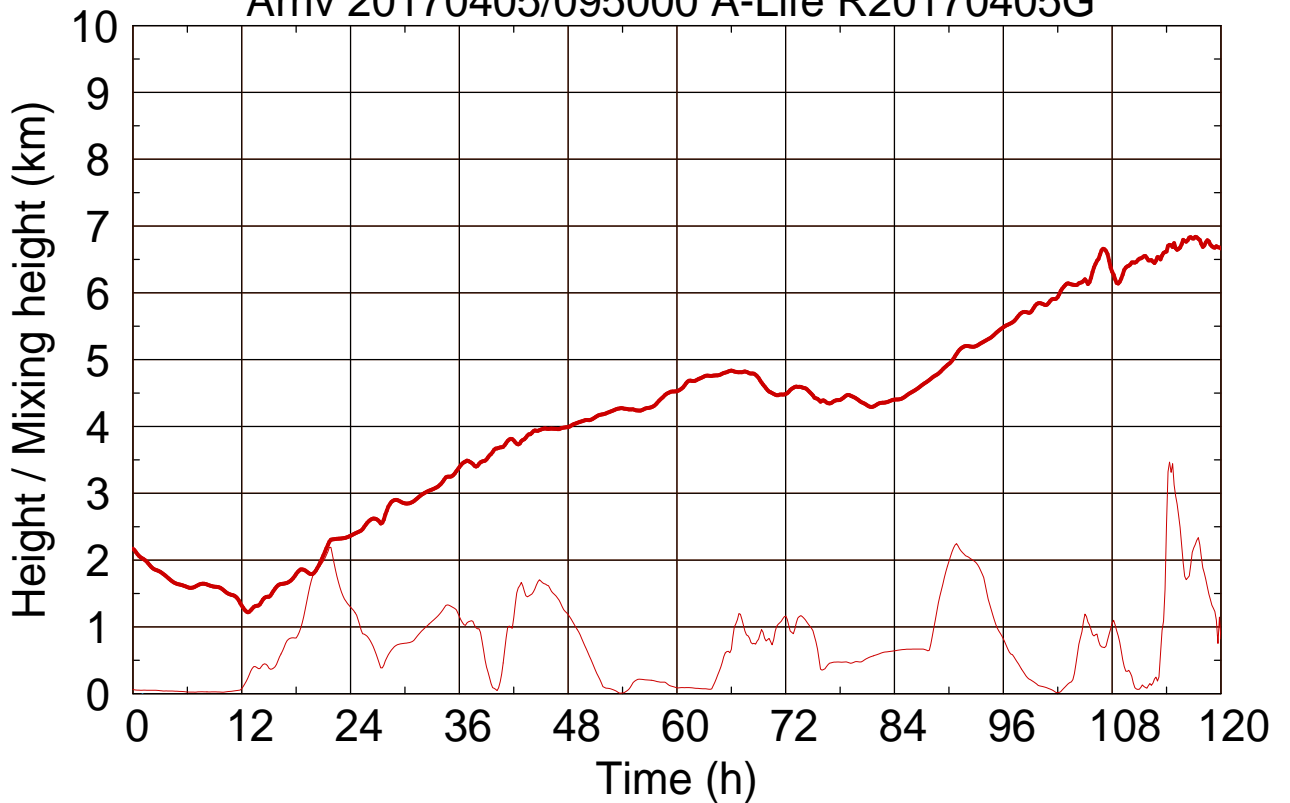

Arriv 20170405/095000 A-Life R20170405G

0 —

Arriv 20170405/095000 A-Life R20170405G

— Height

— Mixing height