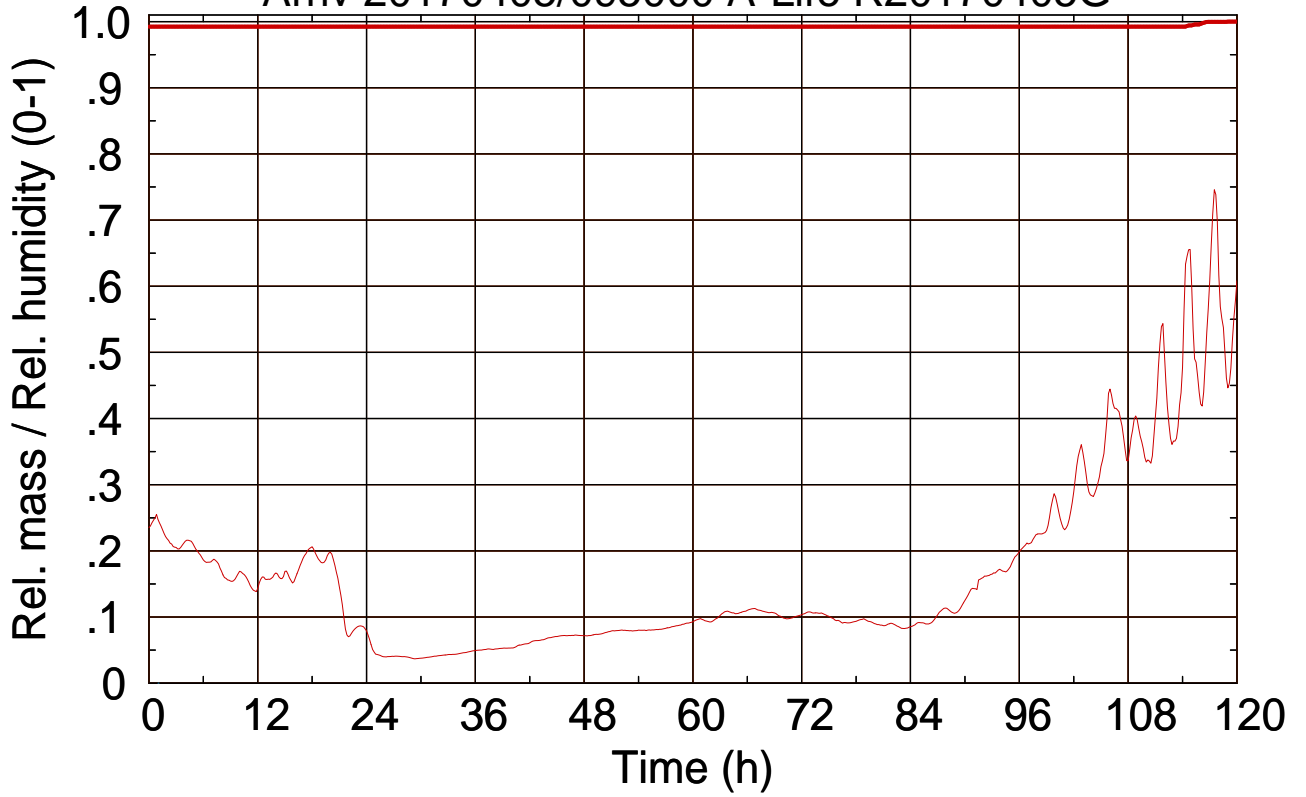

Arriv 20170405/095000 A-Life R20170405G

0 —

Arriv 20170405/095000 A-Life R20170405G

— Height

— Mixing height