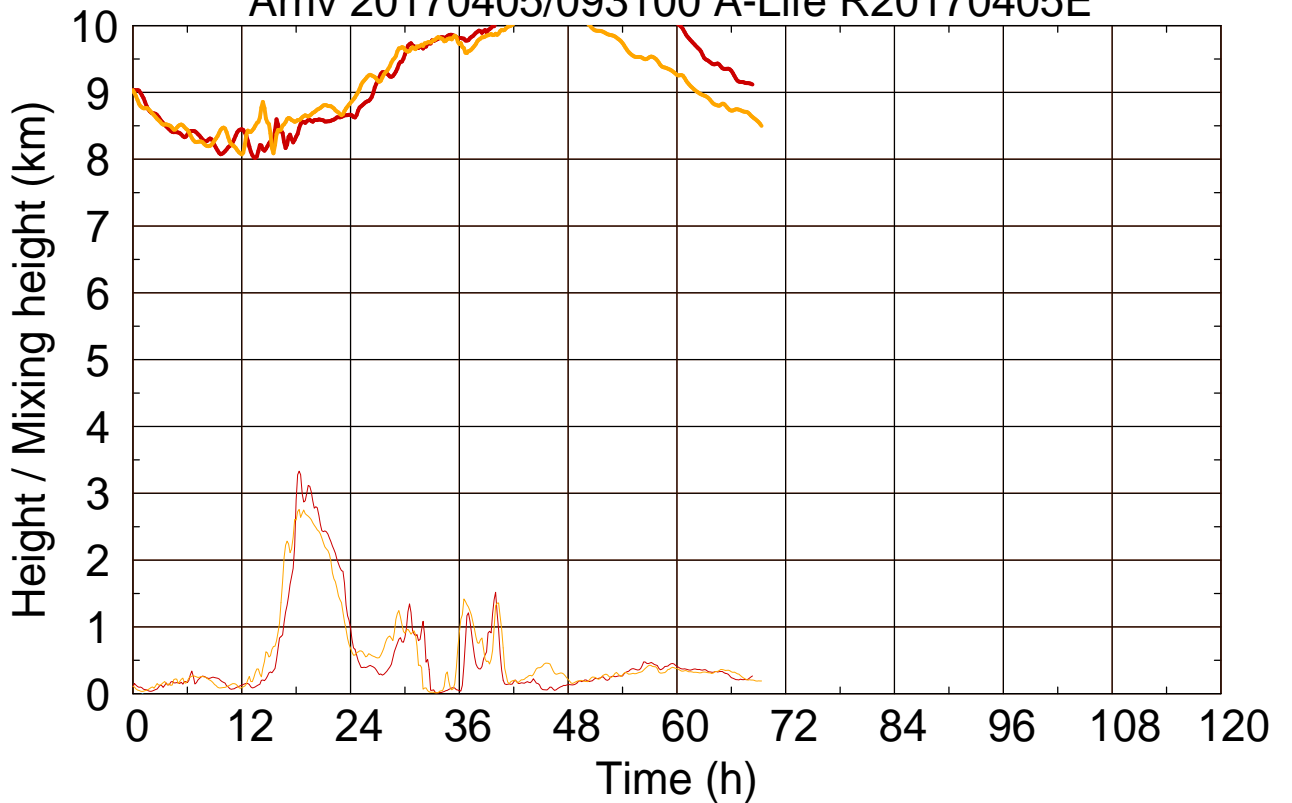

Arriv 20170405/093100 A-Life R20170405E

0 — 1 —

Arriv 20170405/093100 A-Life R20170405E

— Height — Mixing height