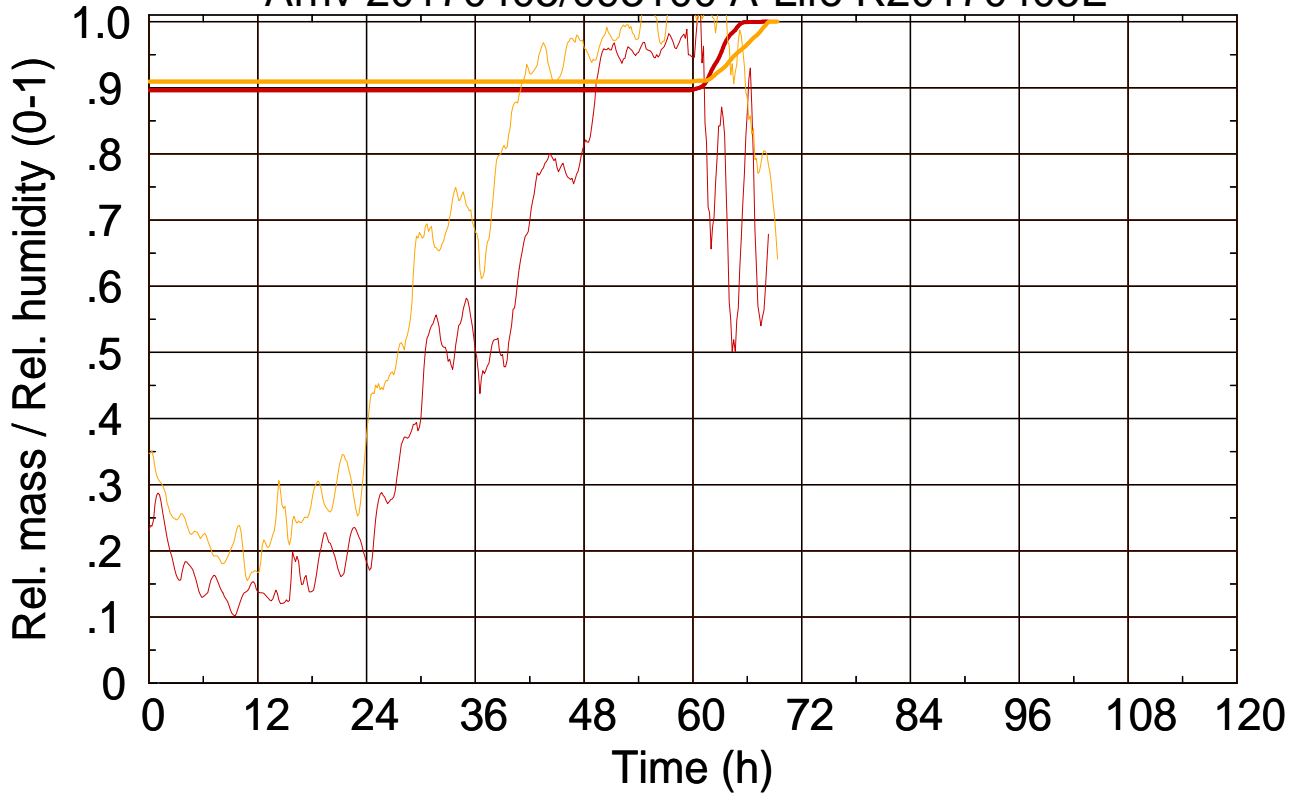

Arriv 20170405/093100 A-Life R20170405E

0 — 1 —

Arriv 20170405/093100 A-Life R20170405E

— Height — Mixing height