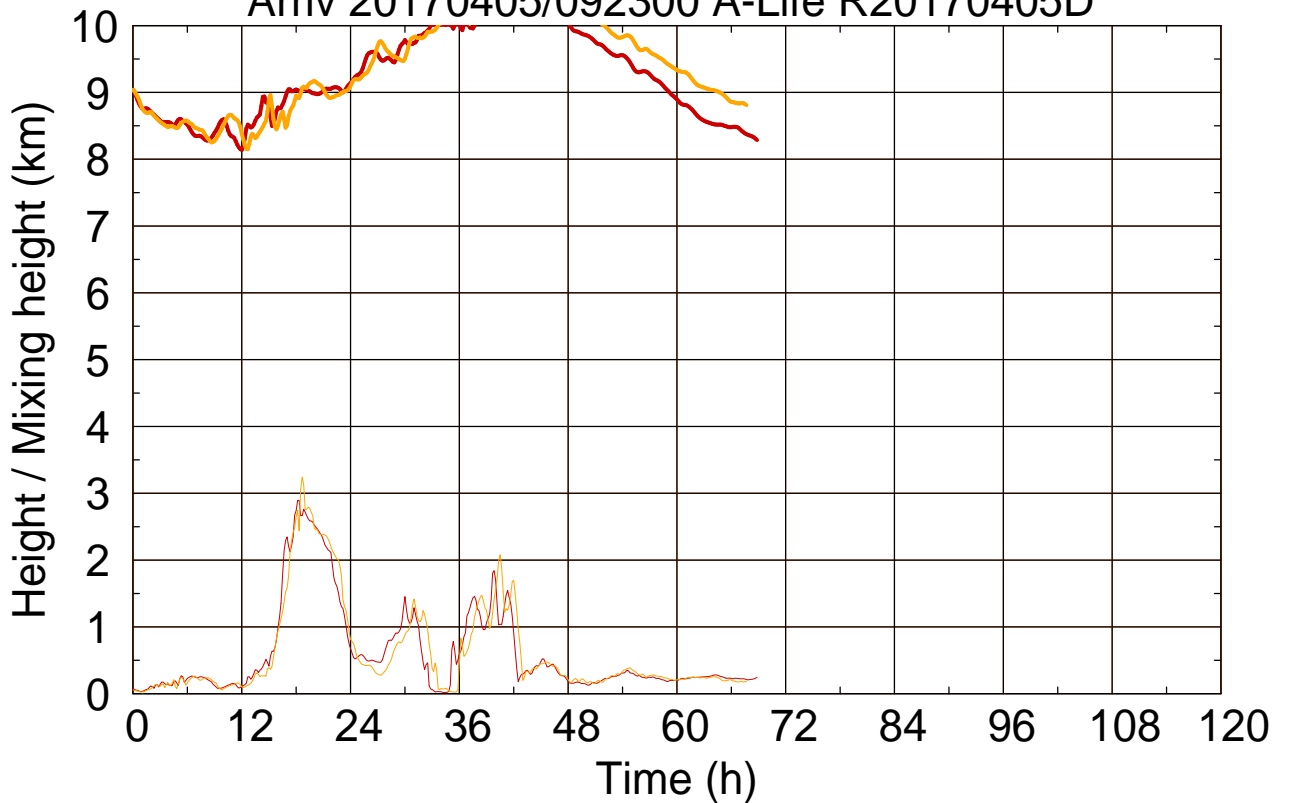

Arriv 20170405/092300 A-Life R20170405D

0 — 1

Arriv 20170405/092300 A-Life R20170405D

— Height — Mixing height