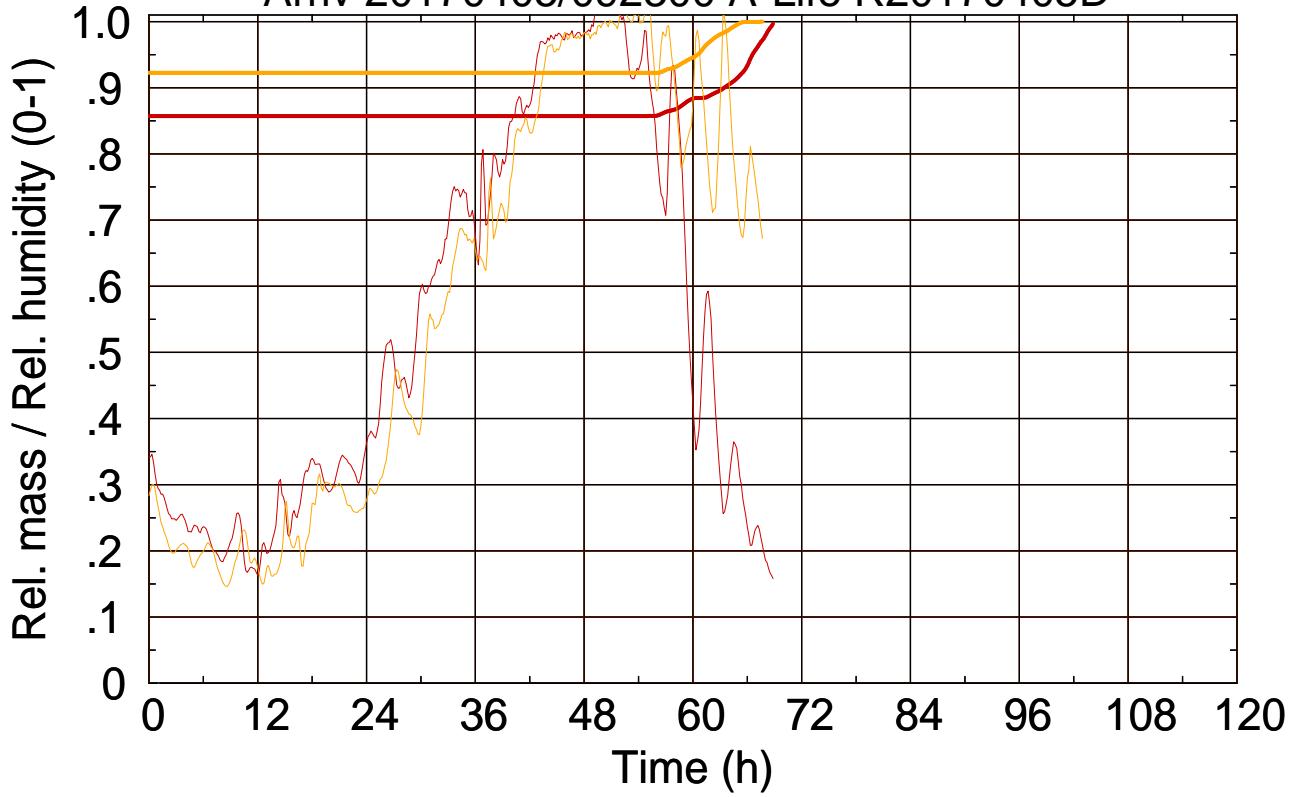

Arriv 20170405/092300 A-Life R20170405D

0 — 1

Arriv 20170405/092300 A-Life R20170405D

— Height — Mixing height