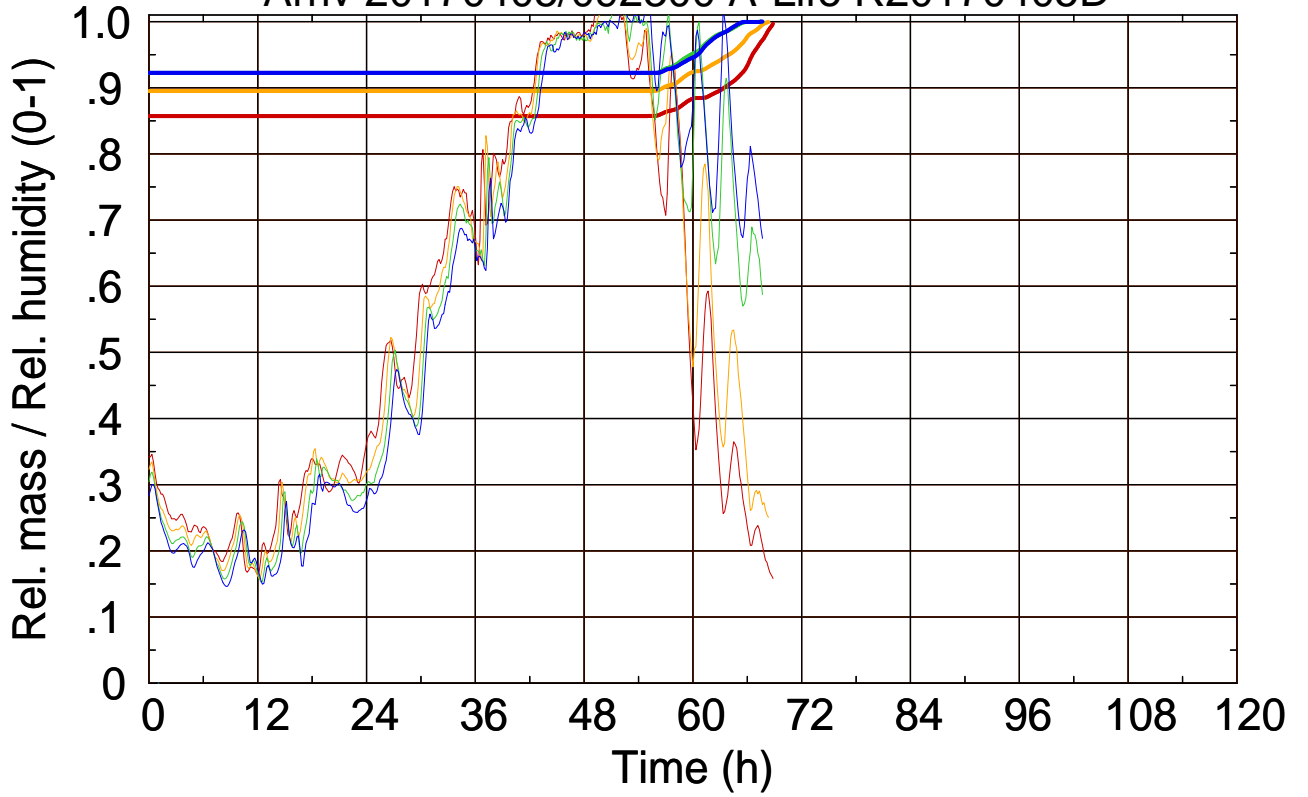

Arriv 20170405/092300 A-Life R20170405D

0 — 1 — 2 — 3 —

Arriv 20170405/092300 A-Life R20170405D

————— Height      ————— Mixing height