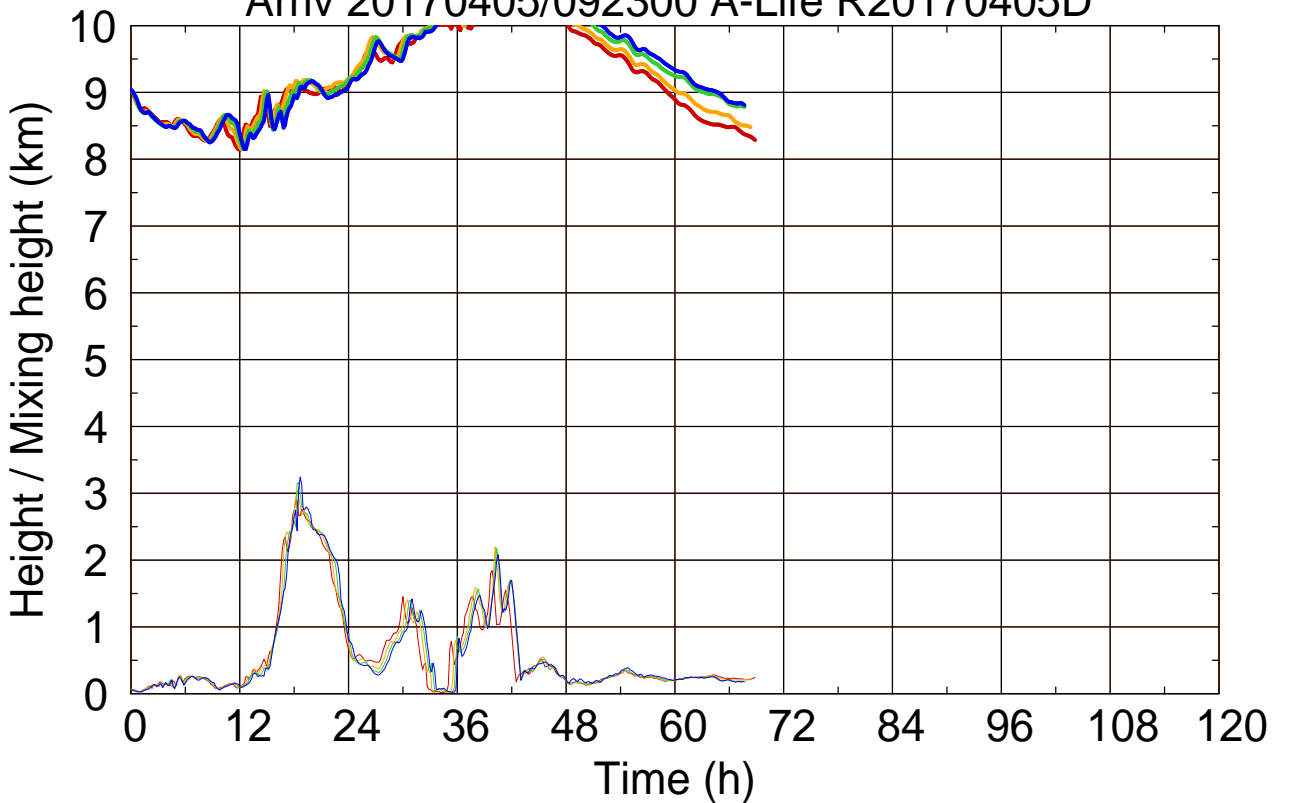

Arriv 20170405/092300 A-Life R20170405D

0 — 1 — 2 — 3 —

Arriv 20170405/092300 A-Life R20170405D

————— Height      ————— Mixing height