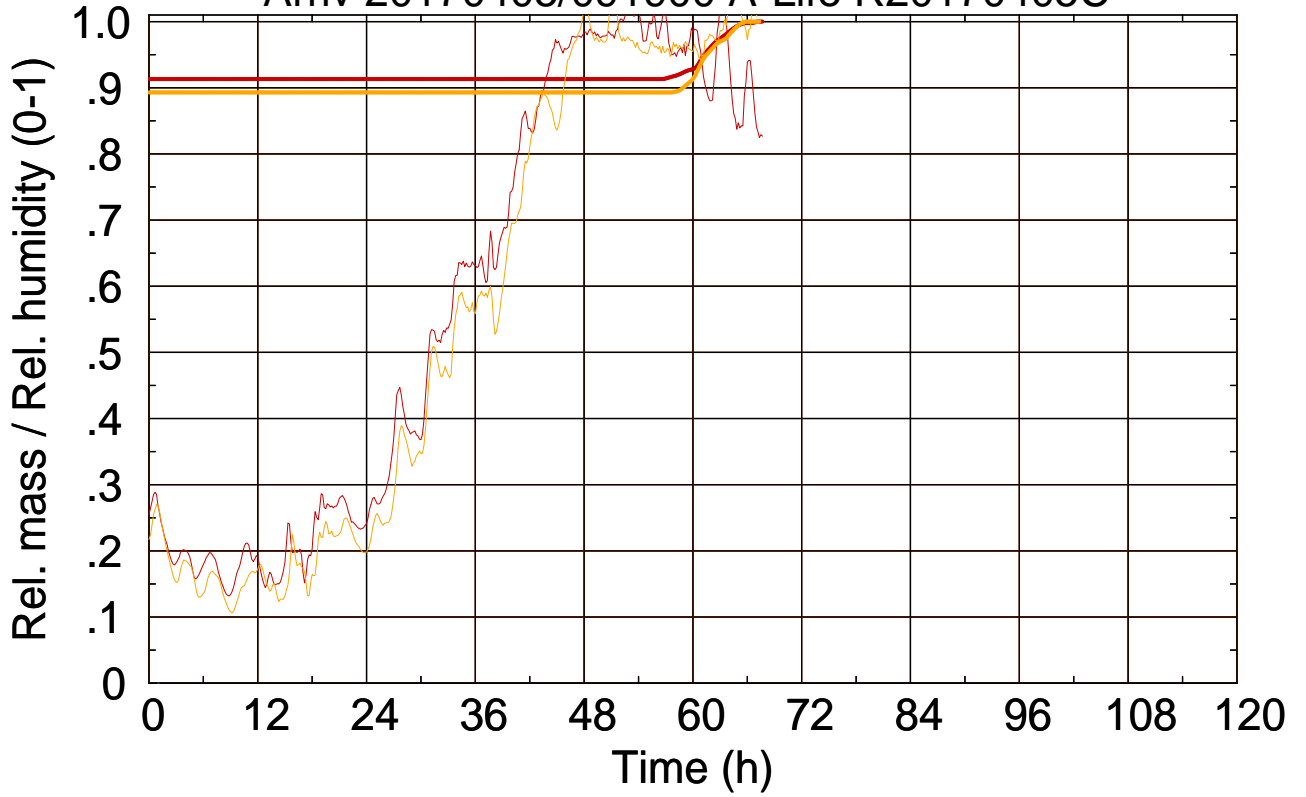

Arriv 20170405/091900 A-Life R20170405C

0 — 1 —

Arriv 20170405/091900 A-Life R20170405C

— Height

— Mixing height