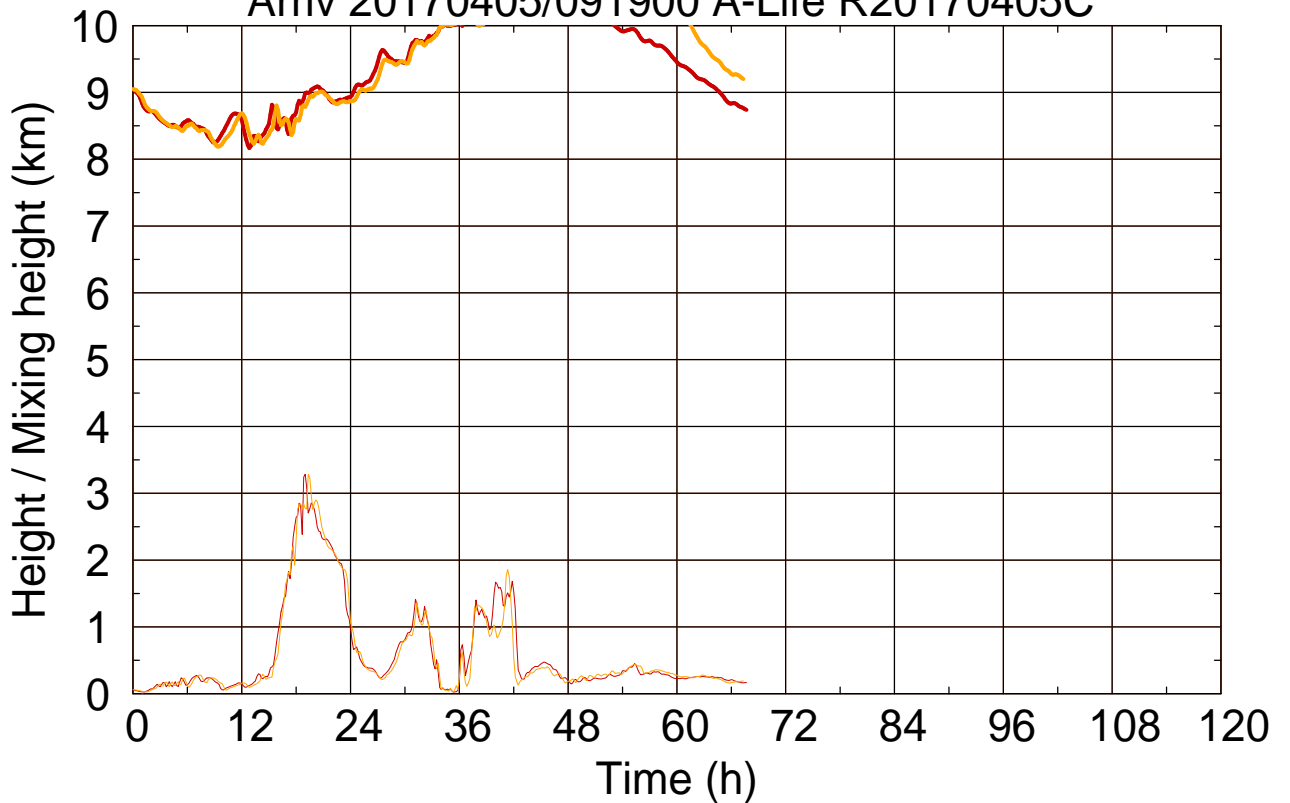

Arriv 20170405/091900 A-Life R20170405C

0 — 1 —

Arriv 20170405/091900 A-Life R20170405C

— Height

— Mixing height