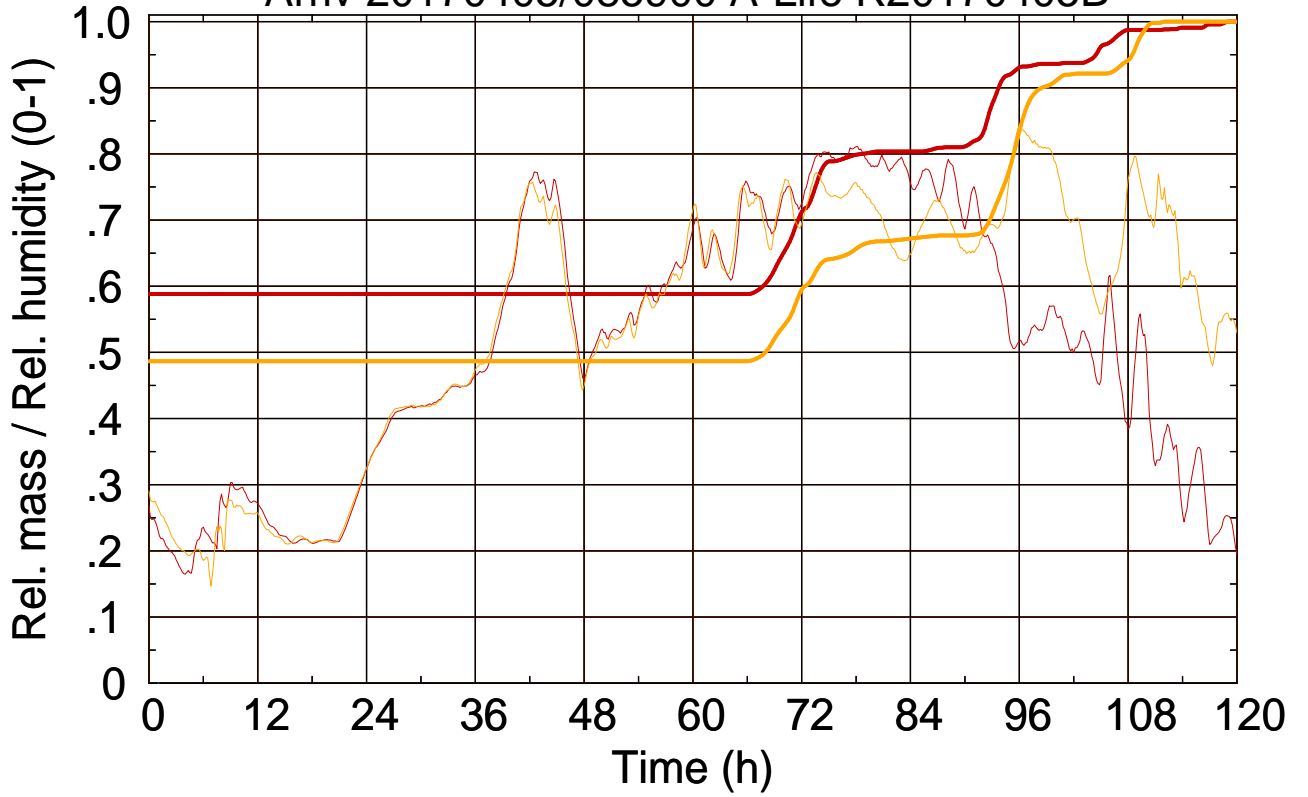

Arriv 20170405/085900 A-Life R20170405B

0 — 1 —

Arriv 20170405/085900 A-Life R20170405B

— Height

— Mixing height