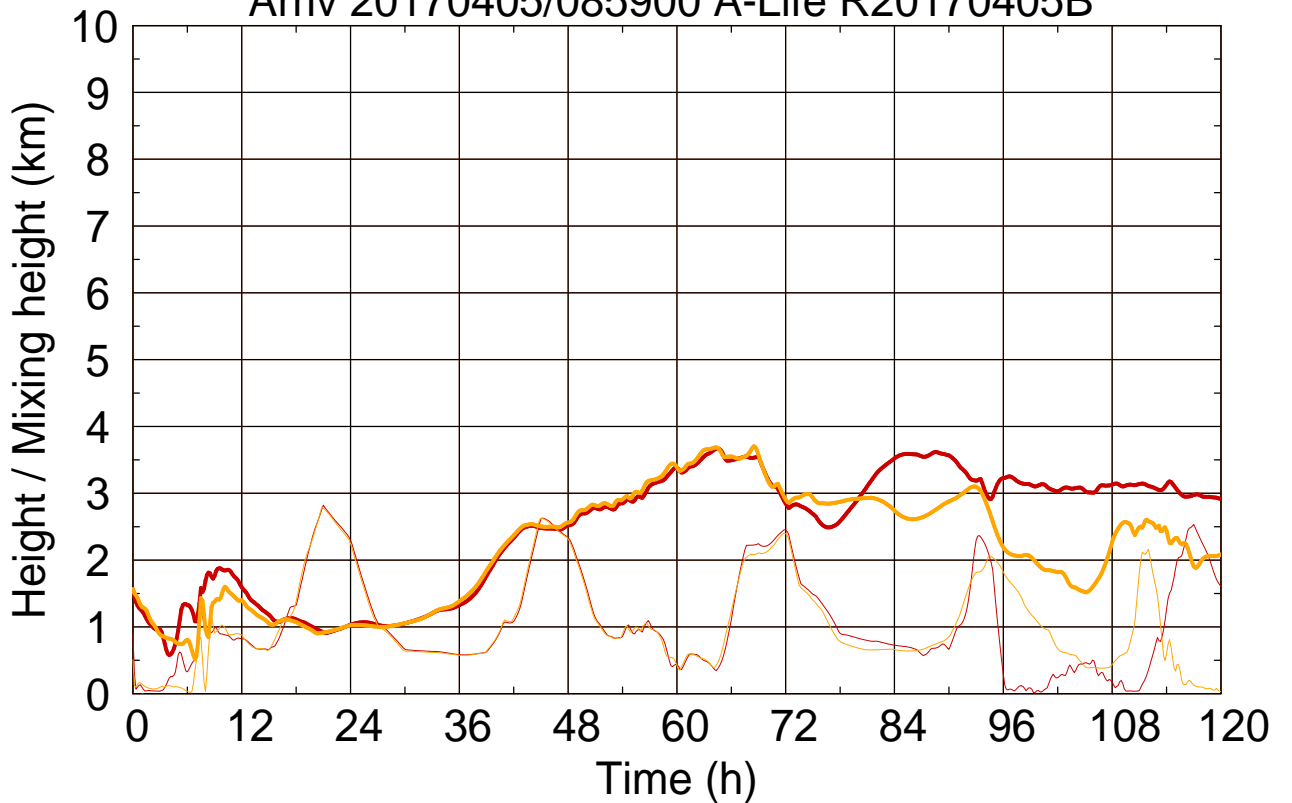

Arriv 20170405/085900 A-Life R20170405B

0 — 1 —

Arriv 20170405/085900 A-Life R20170405B

— Height

— Mixing height