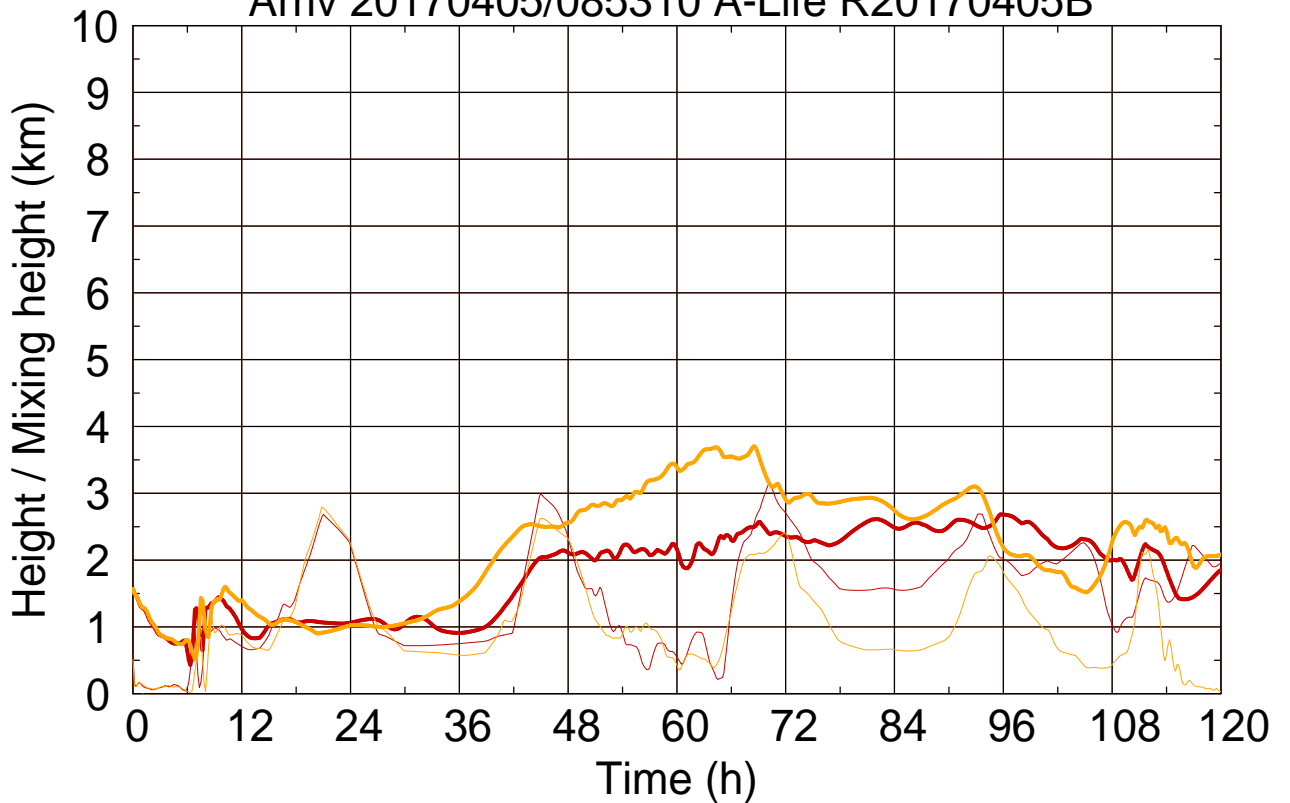

Arriv 20170405/085310 A-Life R20170405B

0 — 1 —

Arriv 20170405/085310 A-Life R20170405B

— Height

— Mixing height