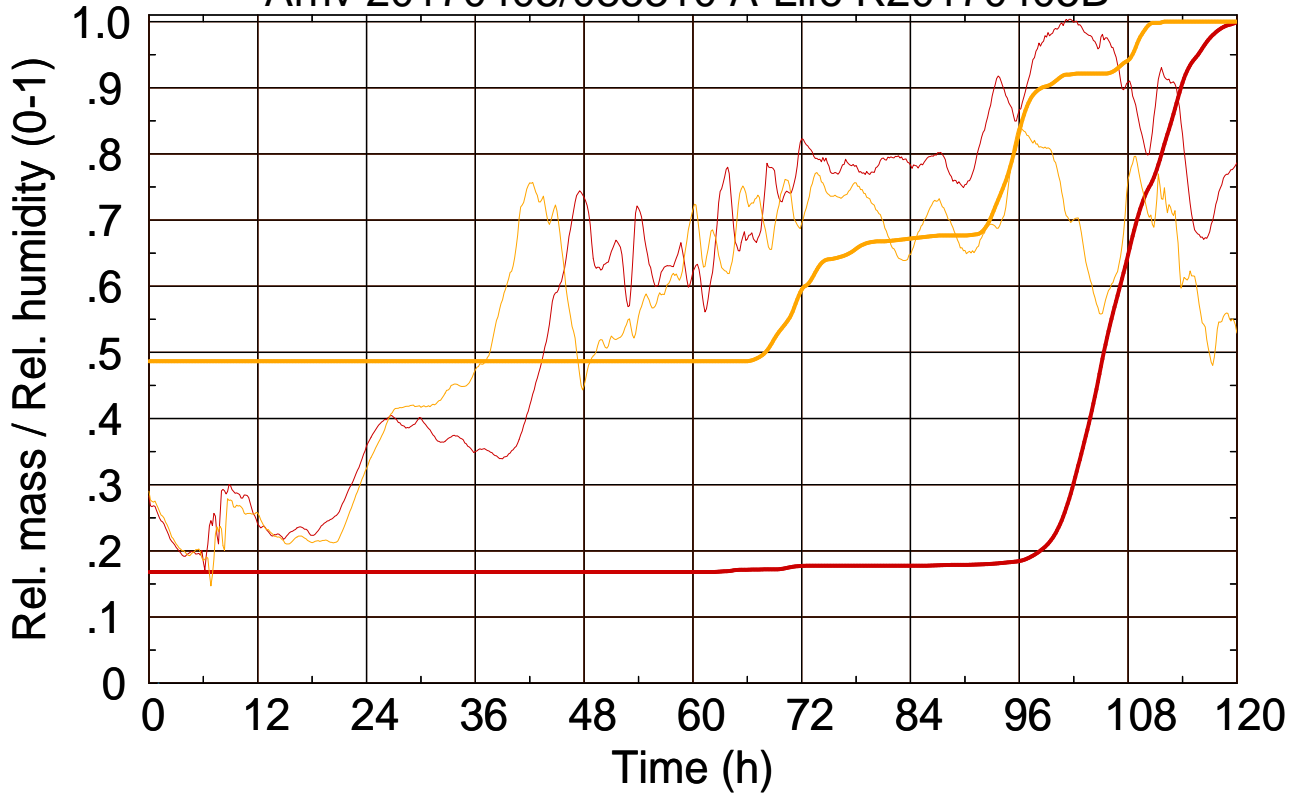

Arriv 20170405/085310 A-Life R20170405B

0 — 1 —

Arriv 20170405/085310 A-Life R20170405B

— Height

— Mixing height