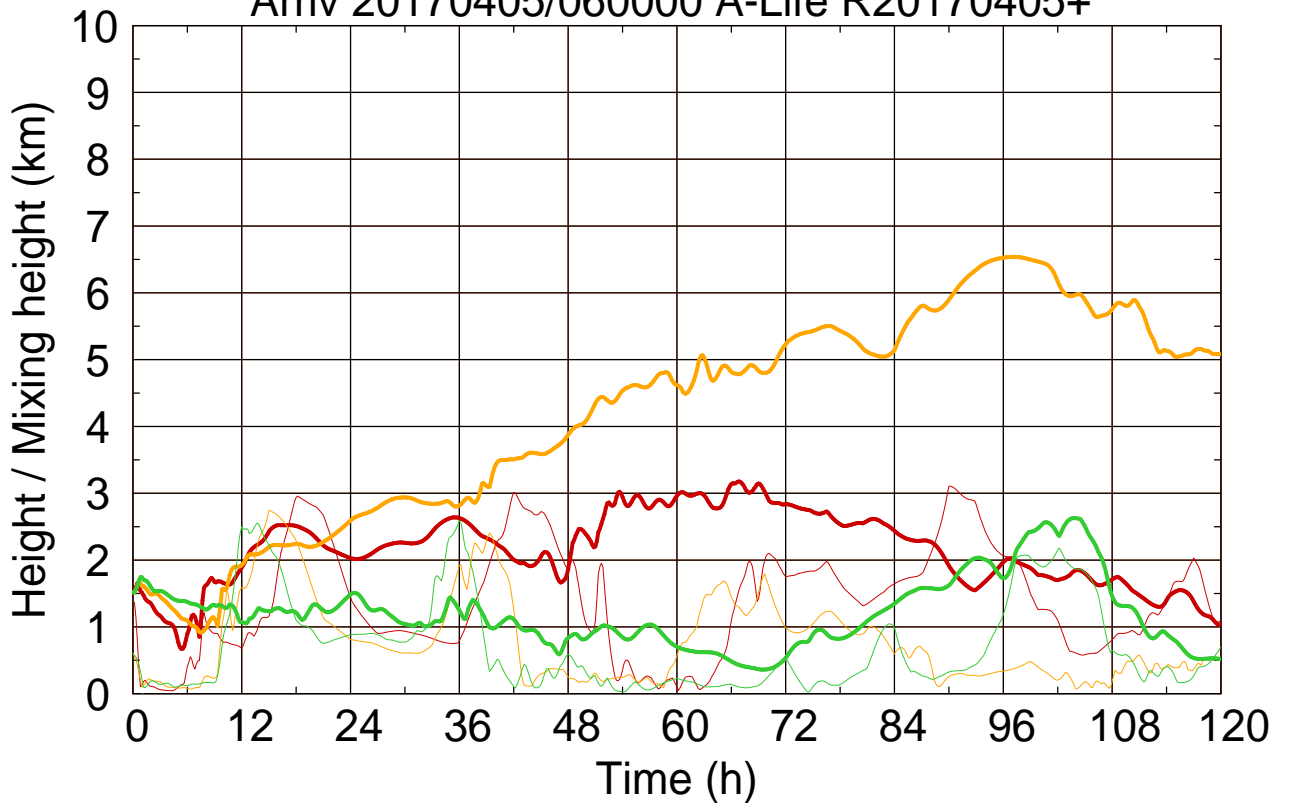

Arriv 20170405/060000 A-Life R20170405+

0 — 1 — 2 —

Arriv 20170405/060000 A-Life R20170405+

— Height — Mixing height