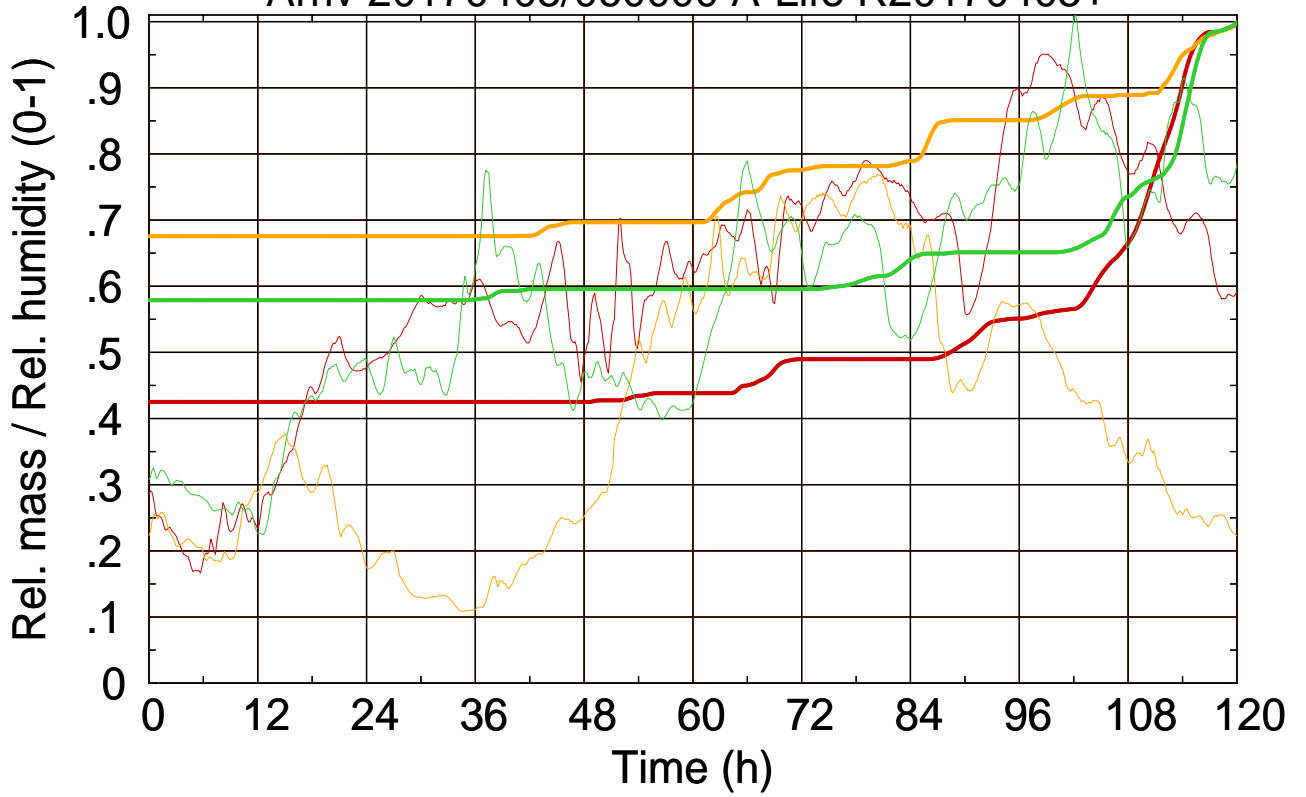

Arriv 20170405/060000 A-Life R20170405+

0 — 1 — 2 —

Arriv 20170405/060000 A-Life R20170405+

— Height — Mixing height