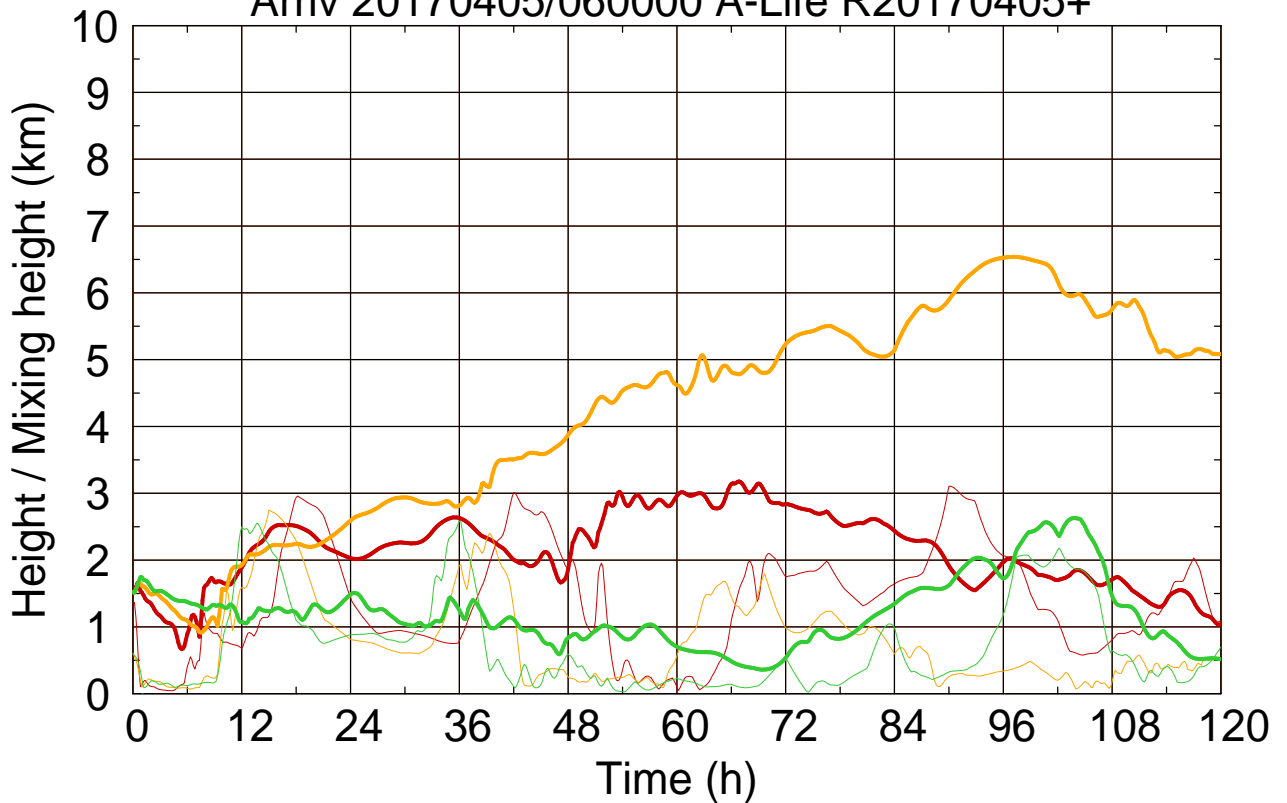

Arriv 20170405/060000 A-Life R20170405+

0 — 1 — 2 —

Arriv 20170405/060000 A-Life R20170405+

— Height — Mixing height