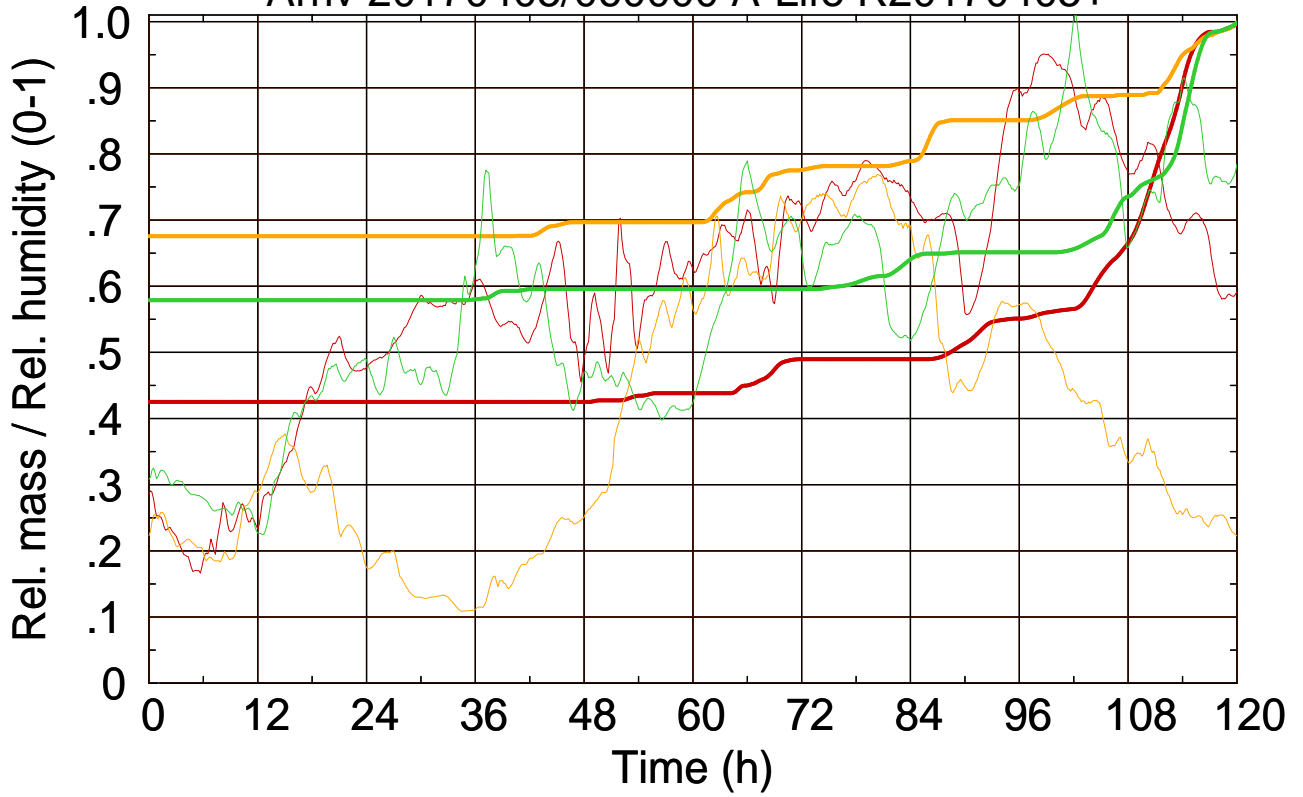

Arriv 20170405/060000 A-Life R20170405+

0 — 1 — 2 —

Arriv 20170405/060000 A-Life R20170405+

— Height — Mixing height