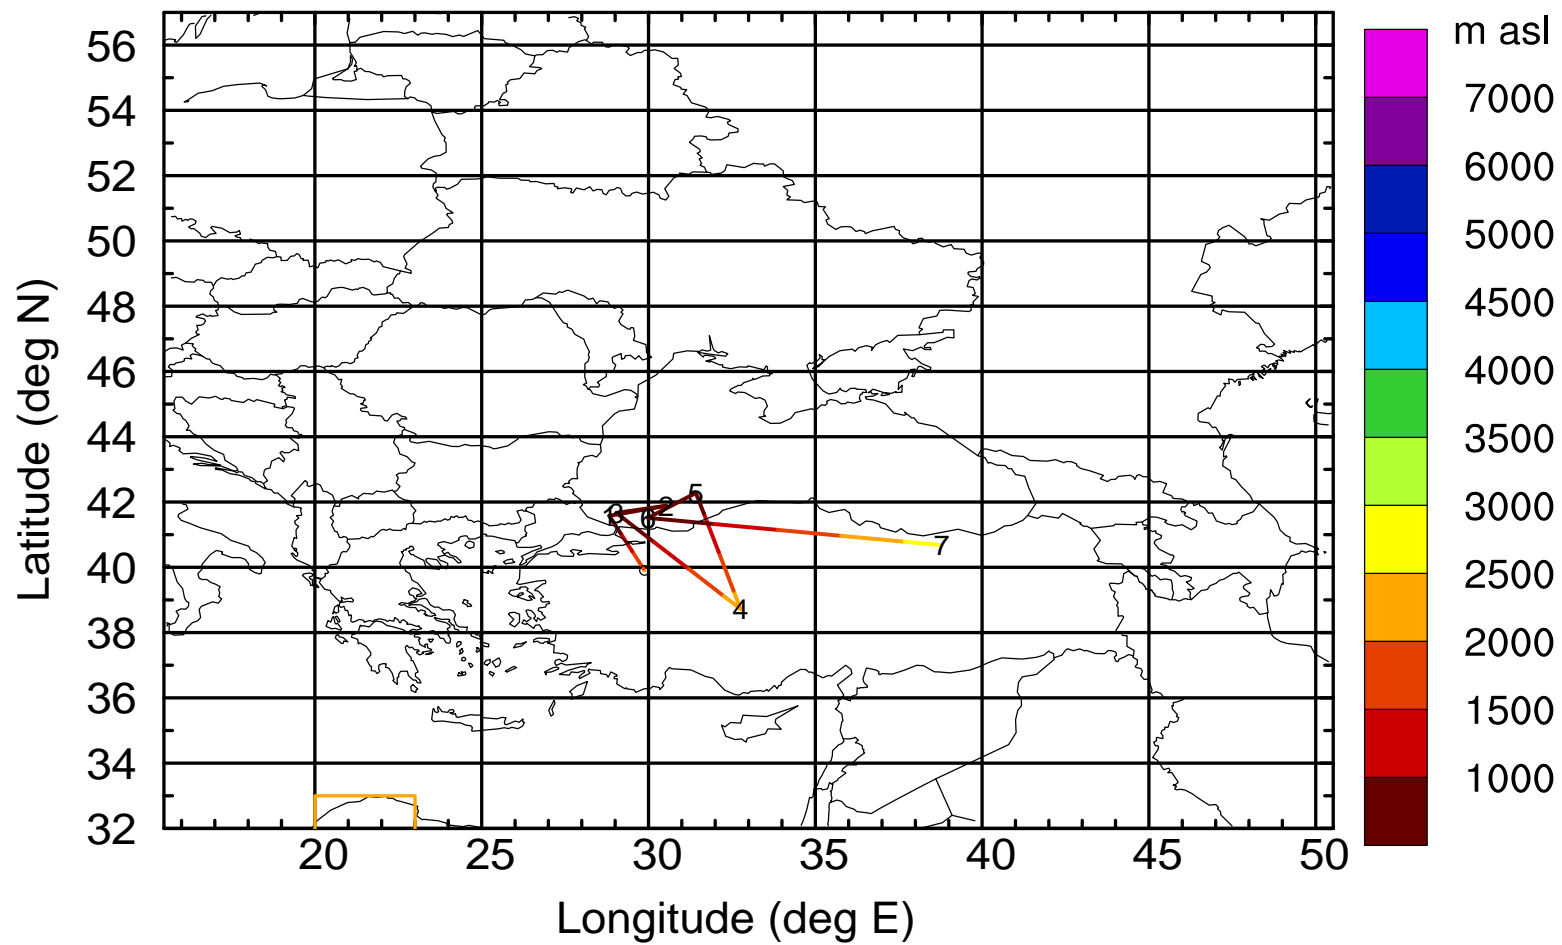

BWD 20170404/21 -84H = 01/09 UTC

Paphos ground station 20170404

BWD 20170404/21 -85H = 01/08 UTC

Paphos ground station 20170404

BWD 20170404/21 -86H = 01/07 UTC

Paphos ground station 20170404

BWD 20170404/21 -87H = 01/06 UTC