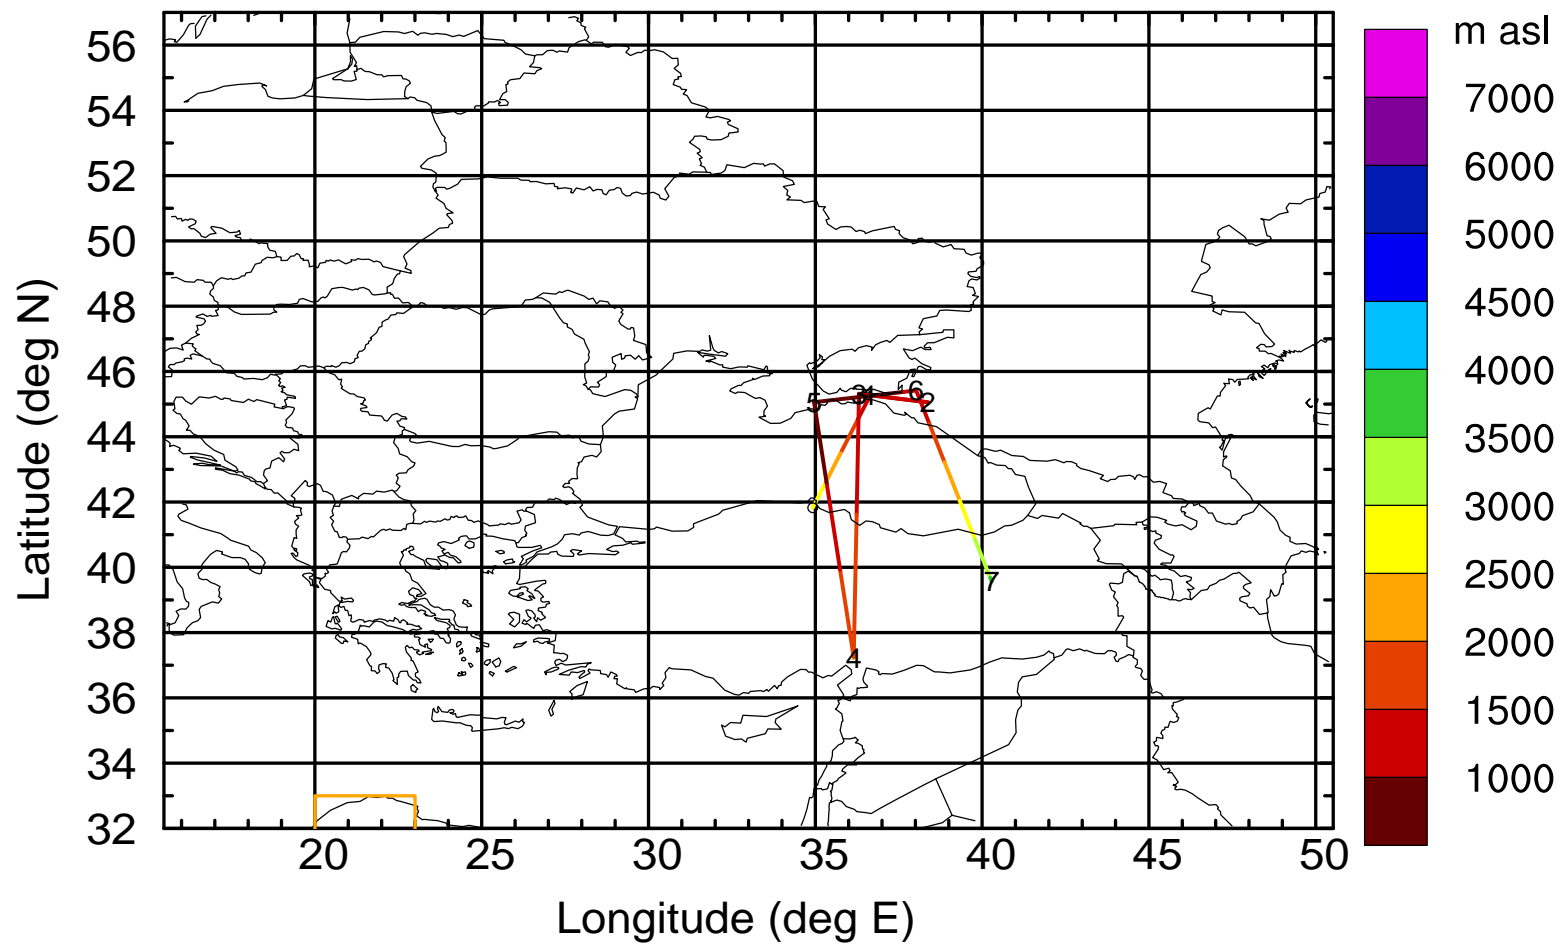

BWD 20170404/21-105H = 00/12 UTC

Paphos ground station 20170404

BWD 20170404/21-106H = 00/11 UTC

Paphos ground station 20170404

BWD 20170404/21-107H = 00/10 UTC

Paphos ground station 20170404

BWD 20170404/21-108H = 00/09 UTC