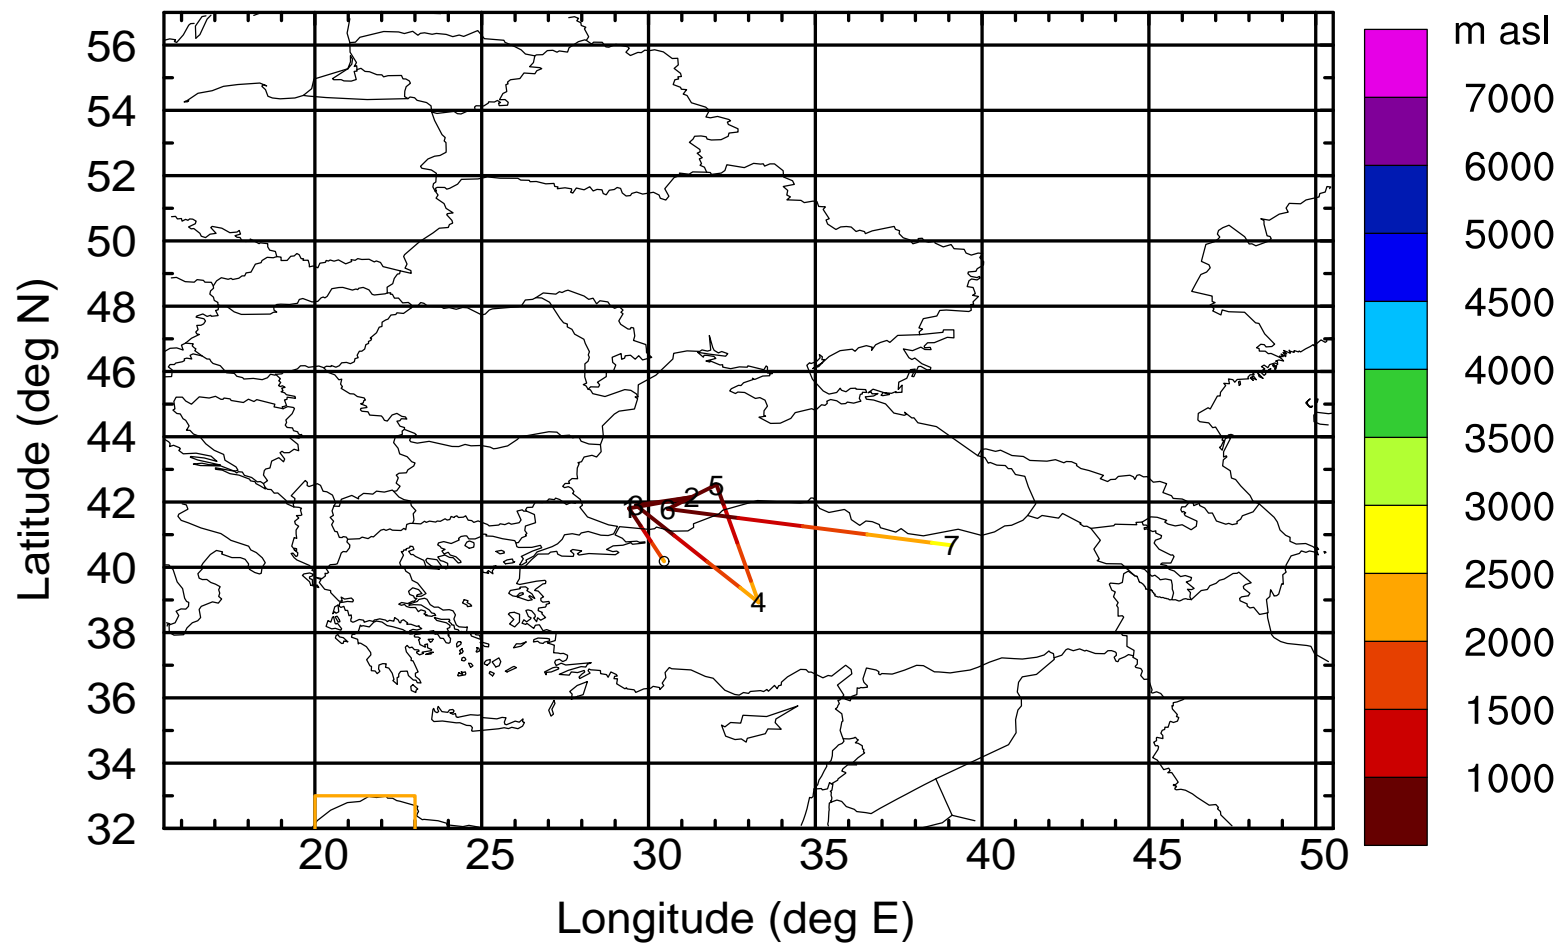

Paphos ground station 20170404

BWD 20170404/21 -89H = 01/04 UTC