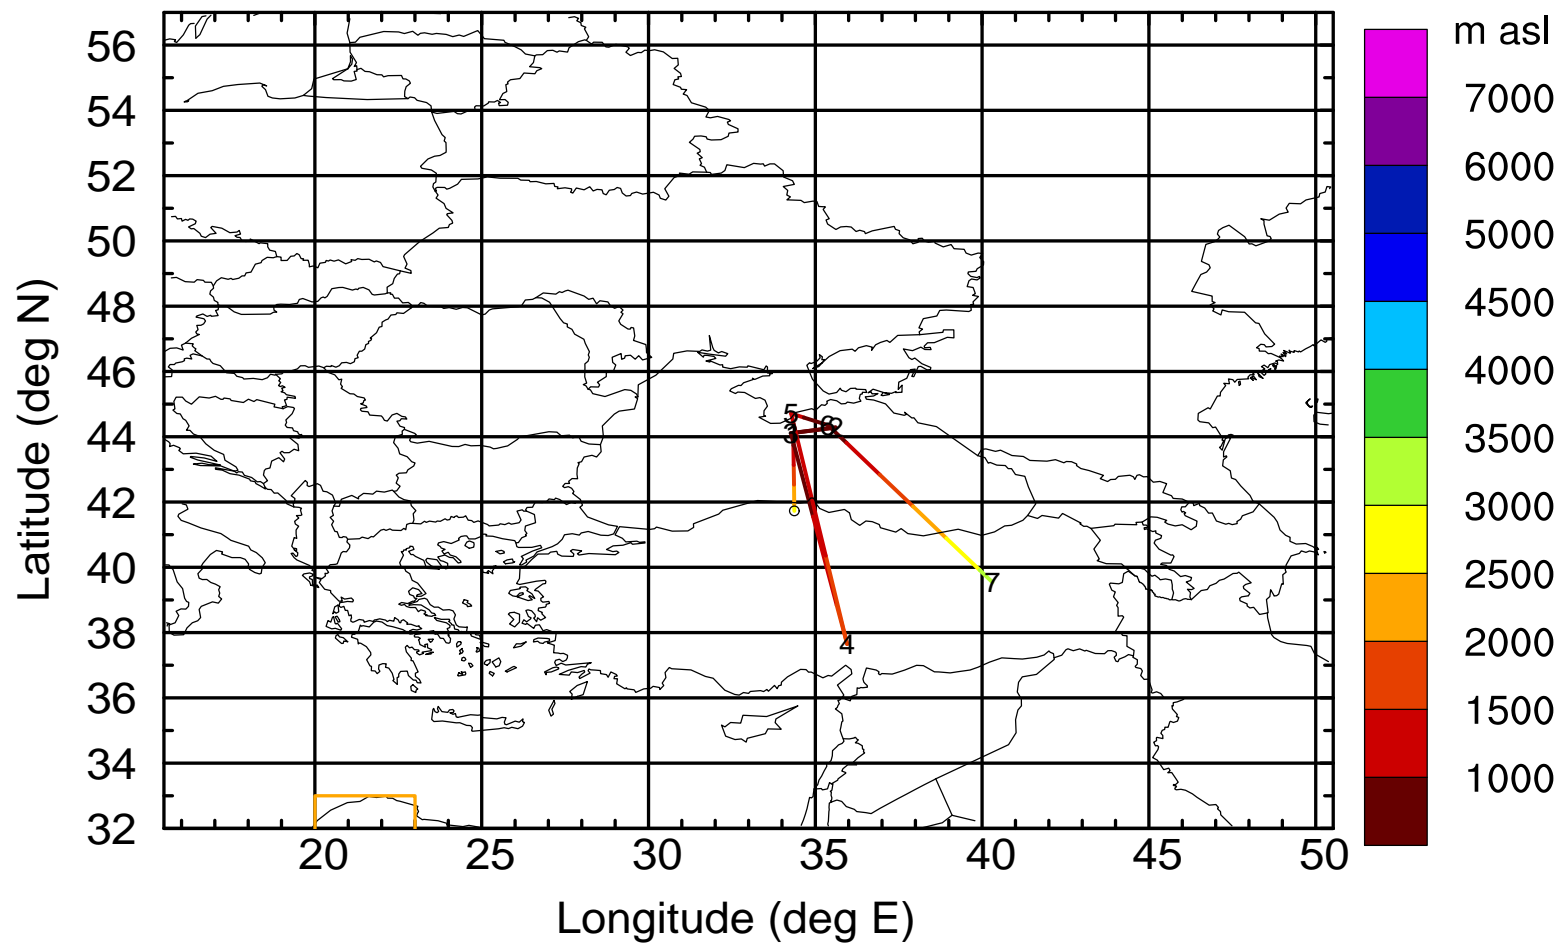

Paphos ground station 20170404

BWD 20170404/21-103H = 00/14 UTC