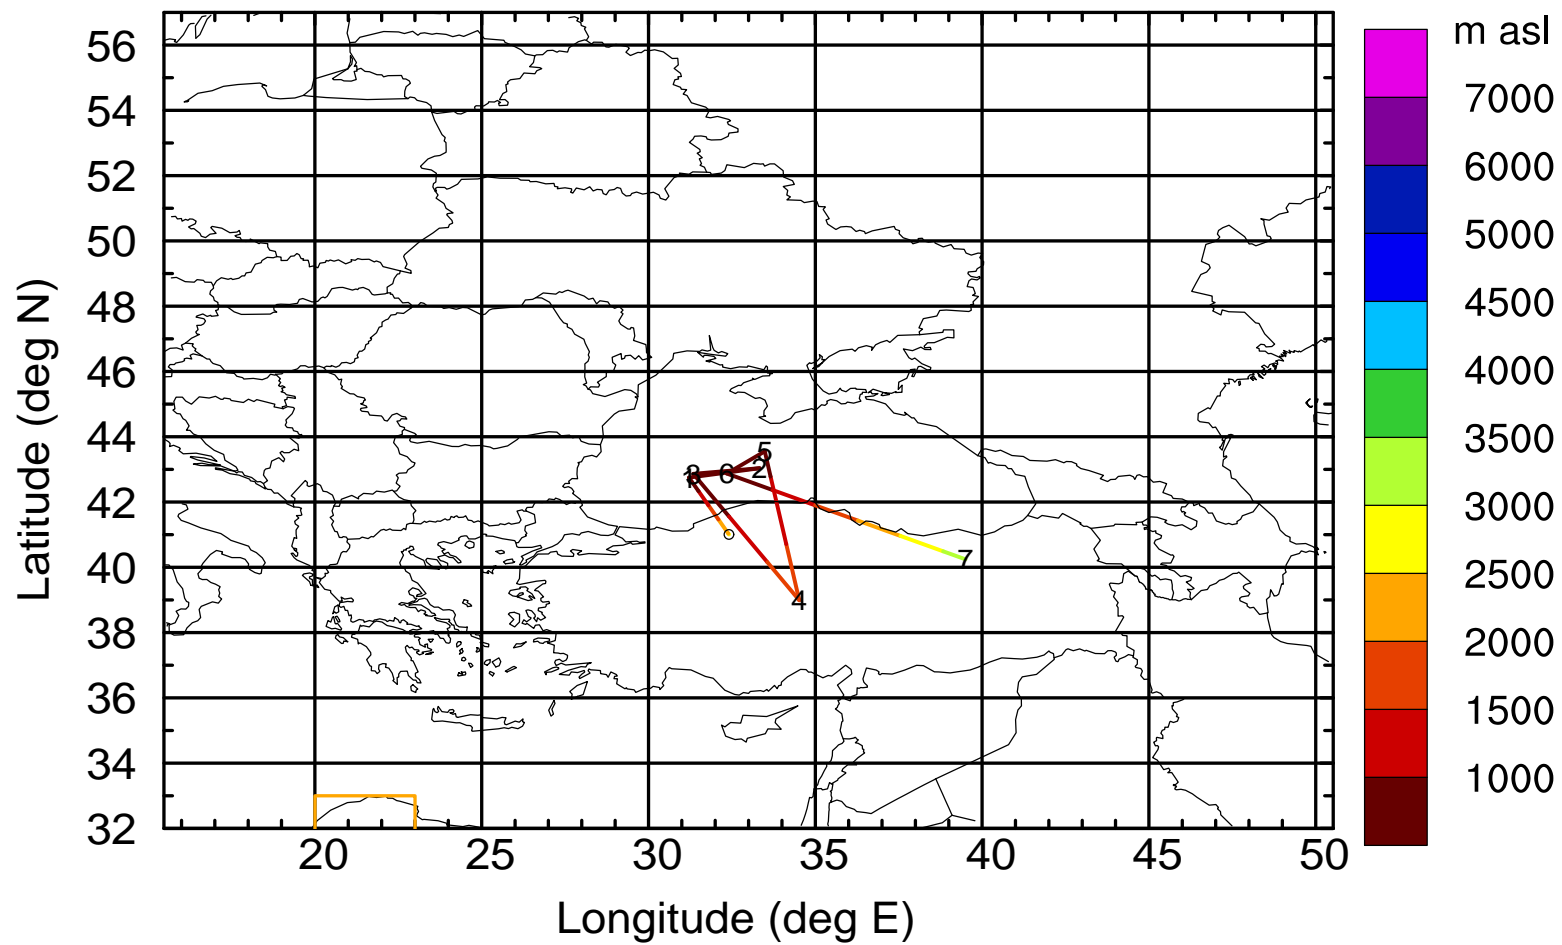

Paphos ground station 20170404

BWD 20170404/21 -95H = 00/22 UTC