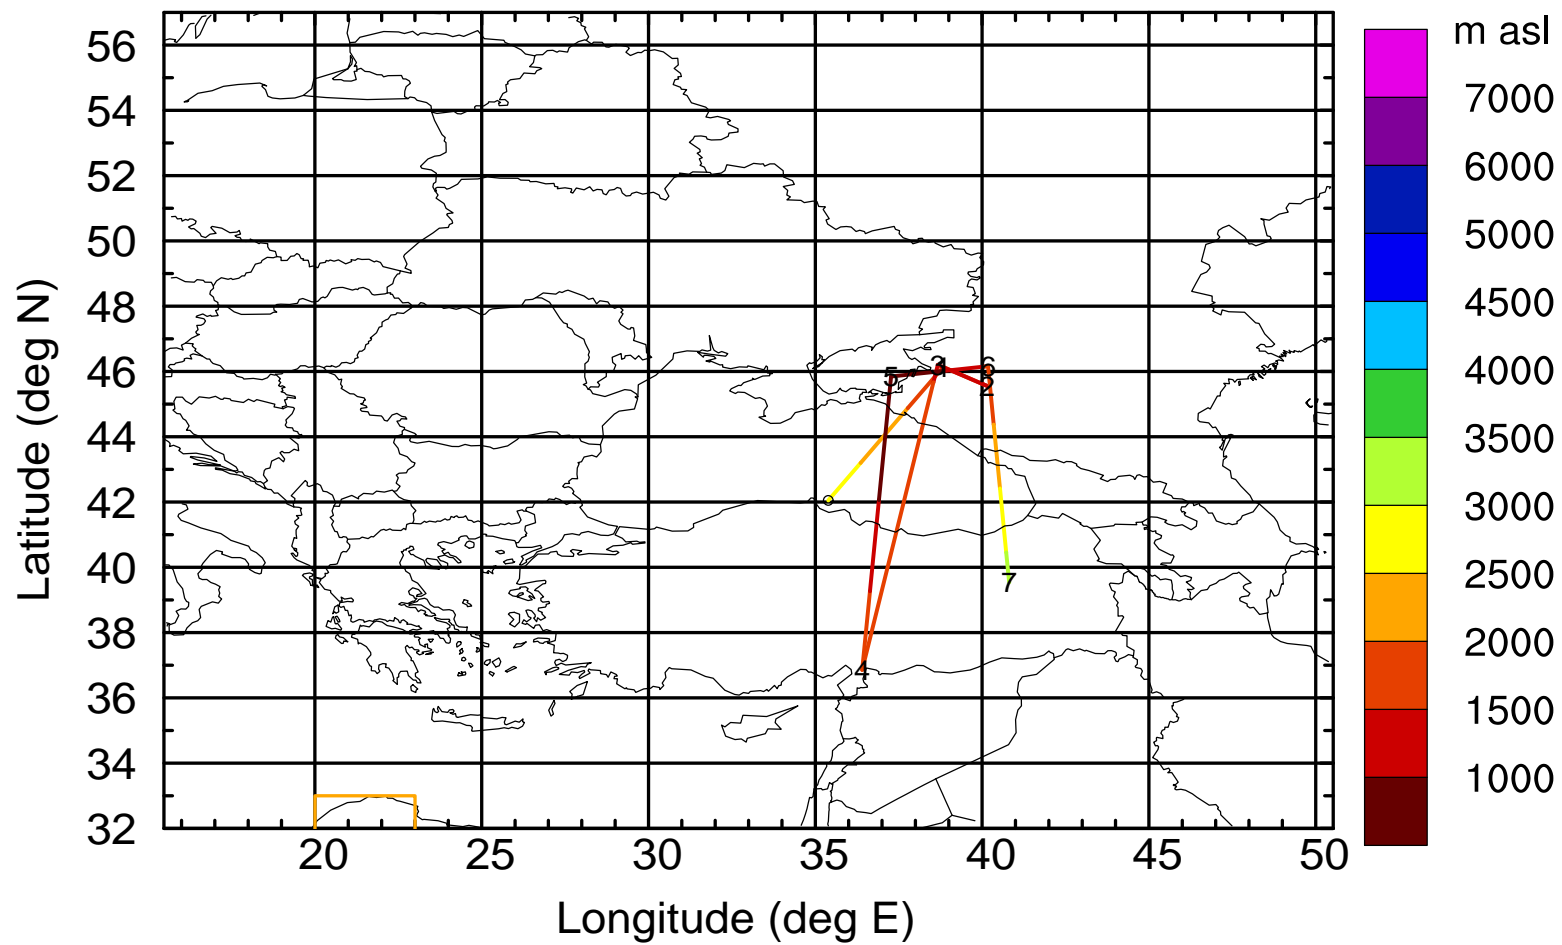

Paphos ground station 20170404

BWD 20170404/21-113H = 00/04 UTC