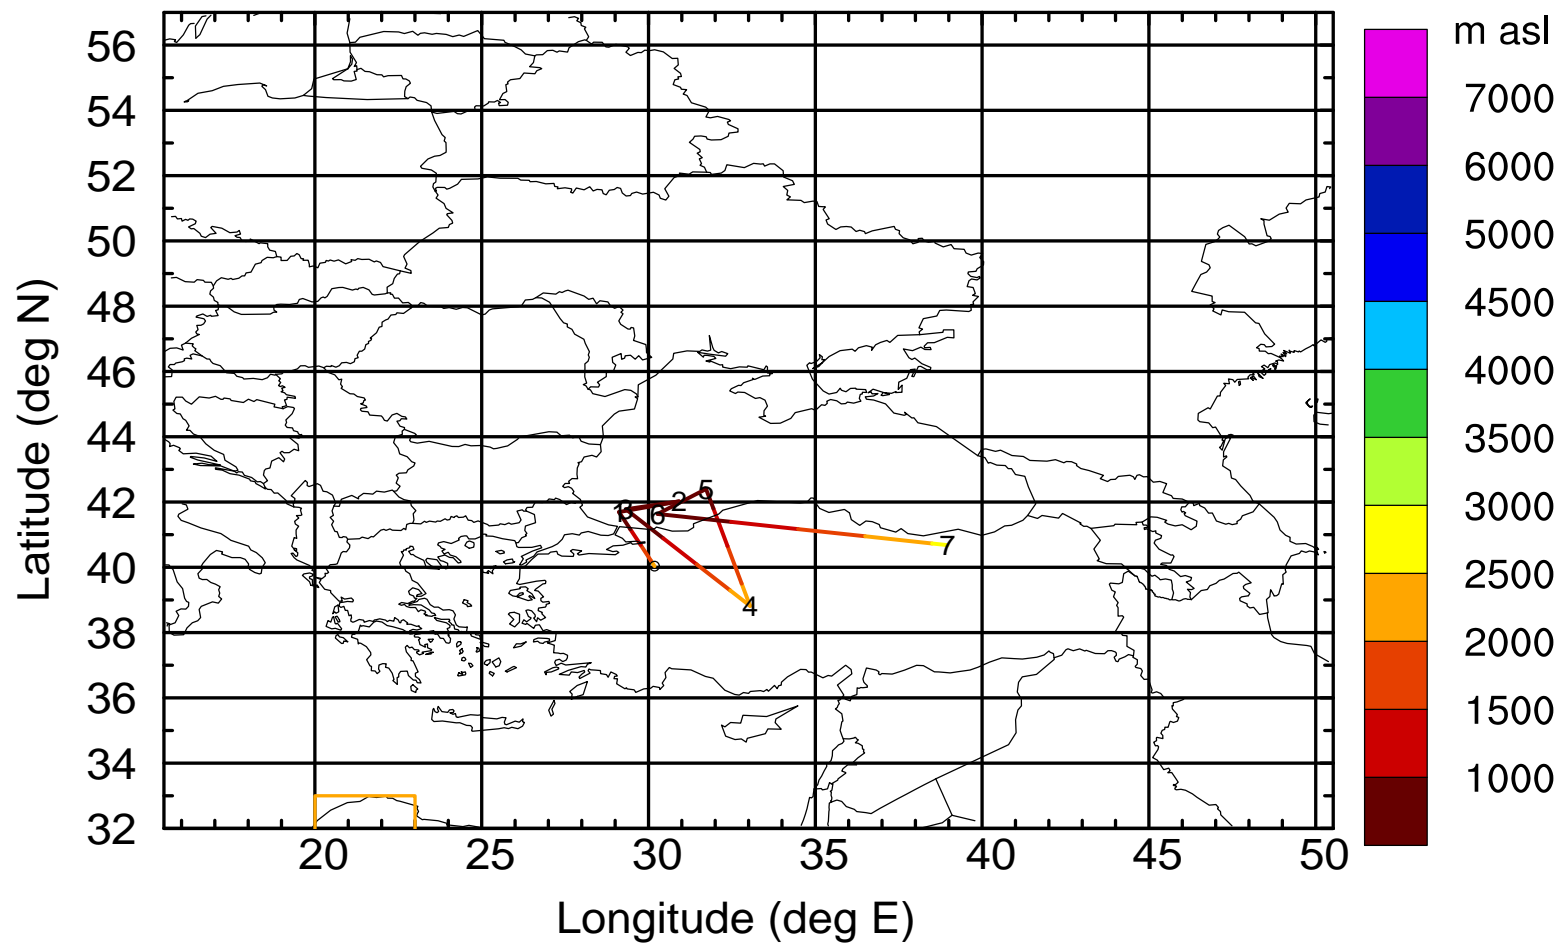

Paphos ground station 20170404

BWD 20170404/21 -88H = 01/05 UTC