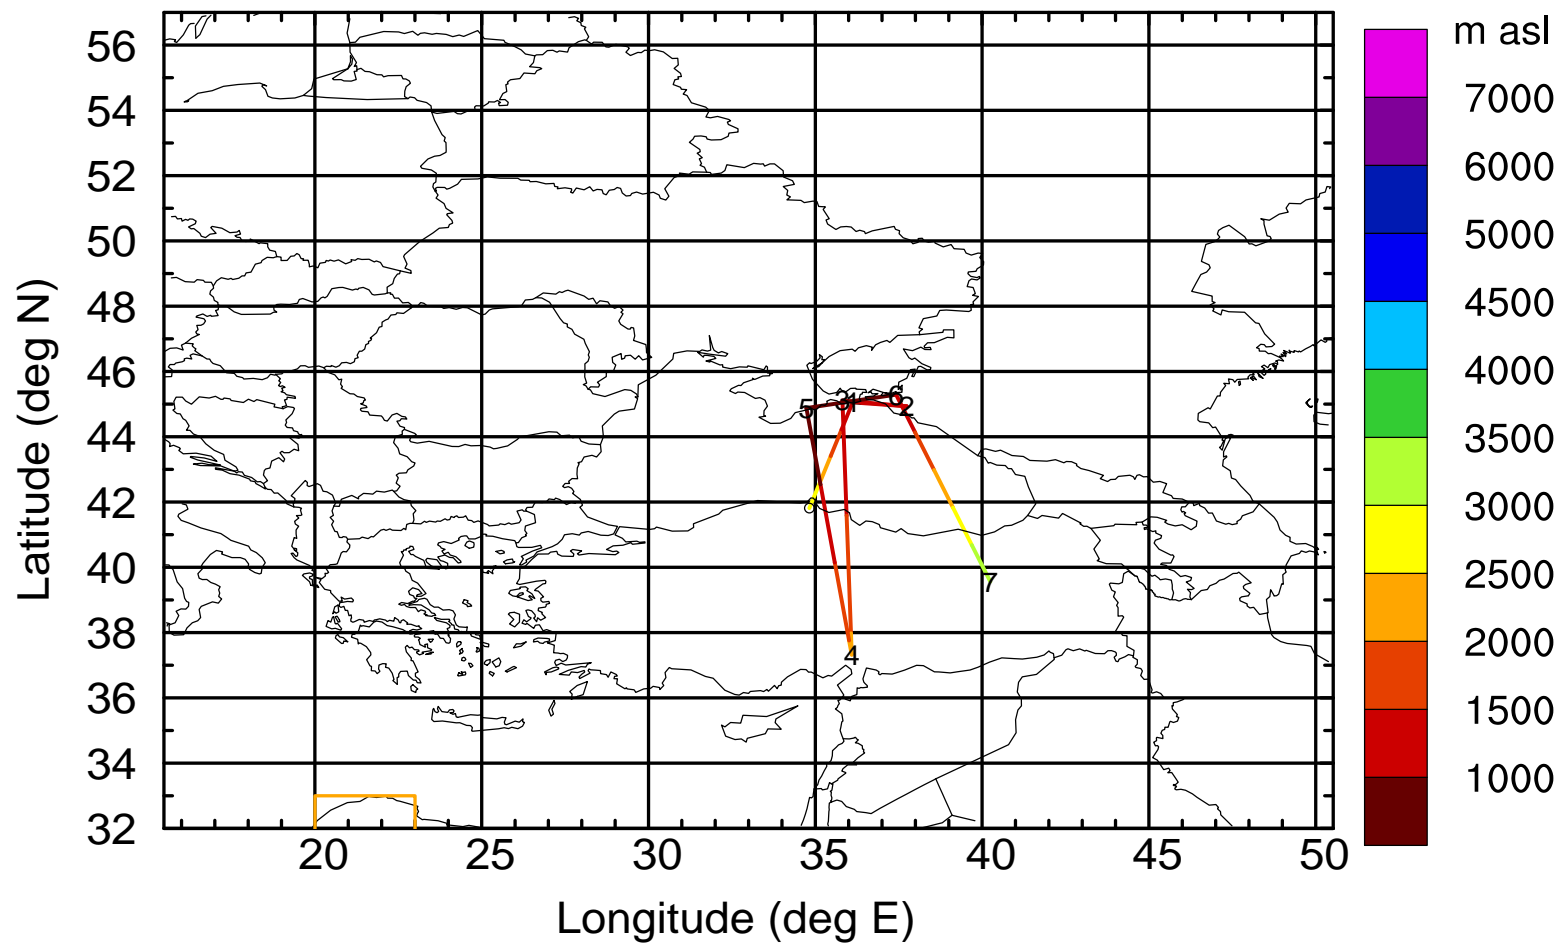

BWD 20170404/21-105H = 00/12 UTC

Paphos ground station 20170404

BWD 20170404/21-106H = 00/11 UTC

Paphos ground station 20170404

BWD 20170404/21-107H = 00/10 UTC

Paphos ground station 20170404

BWD 20170404/21-108H = 00/09 UTC