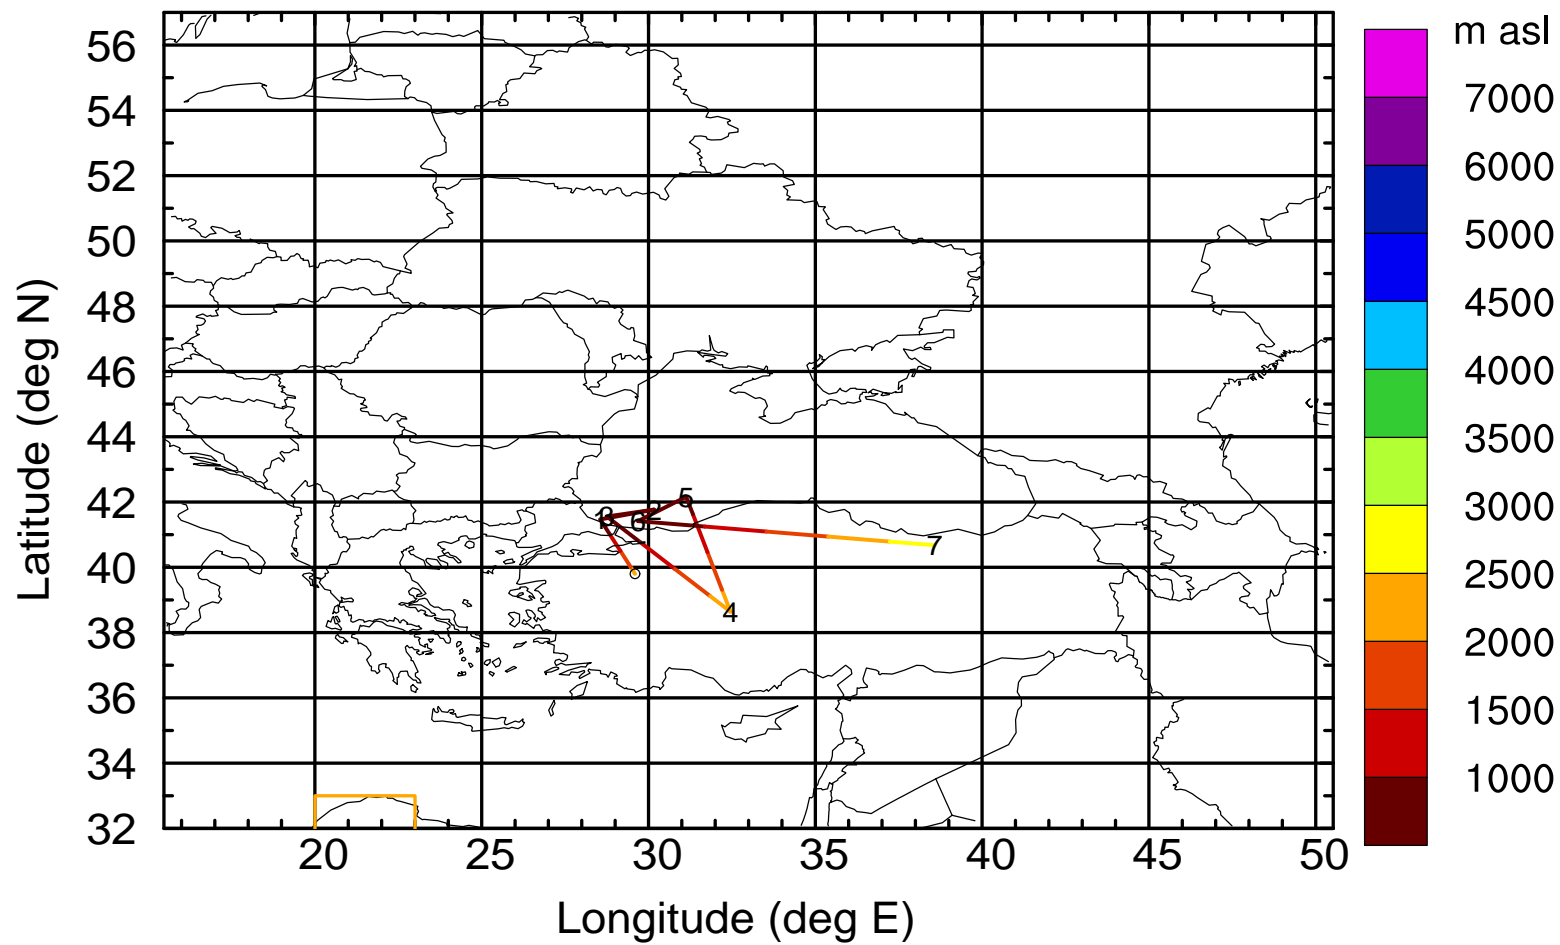

BWD 20170404/21 -84H = 01/09 UTC

Paphos ground station 20170404

BWD 20170404/21 -85H = 01/08 UTC

Paphos ground station 20170404

BWD 20170404/21 -86H = 01/07 UTC

Paphos ground station 20170404

BWD 20170404/21 -87H = 01/06 UTC