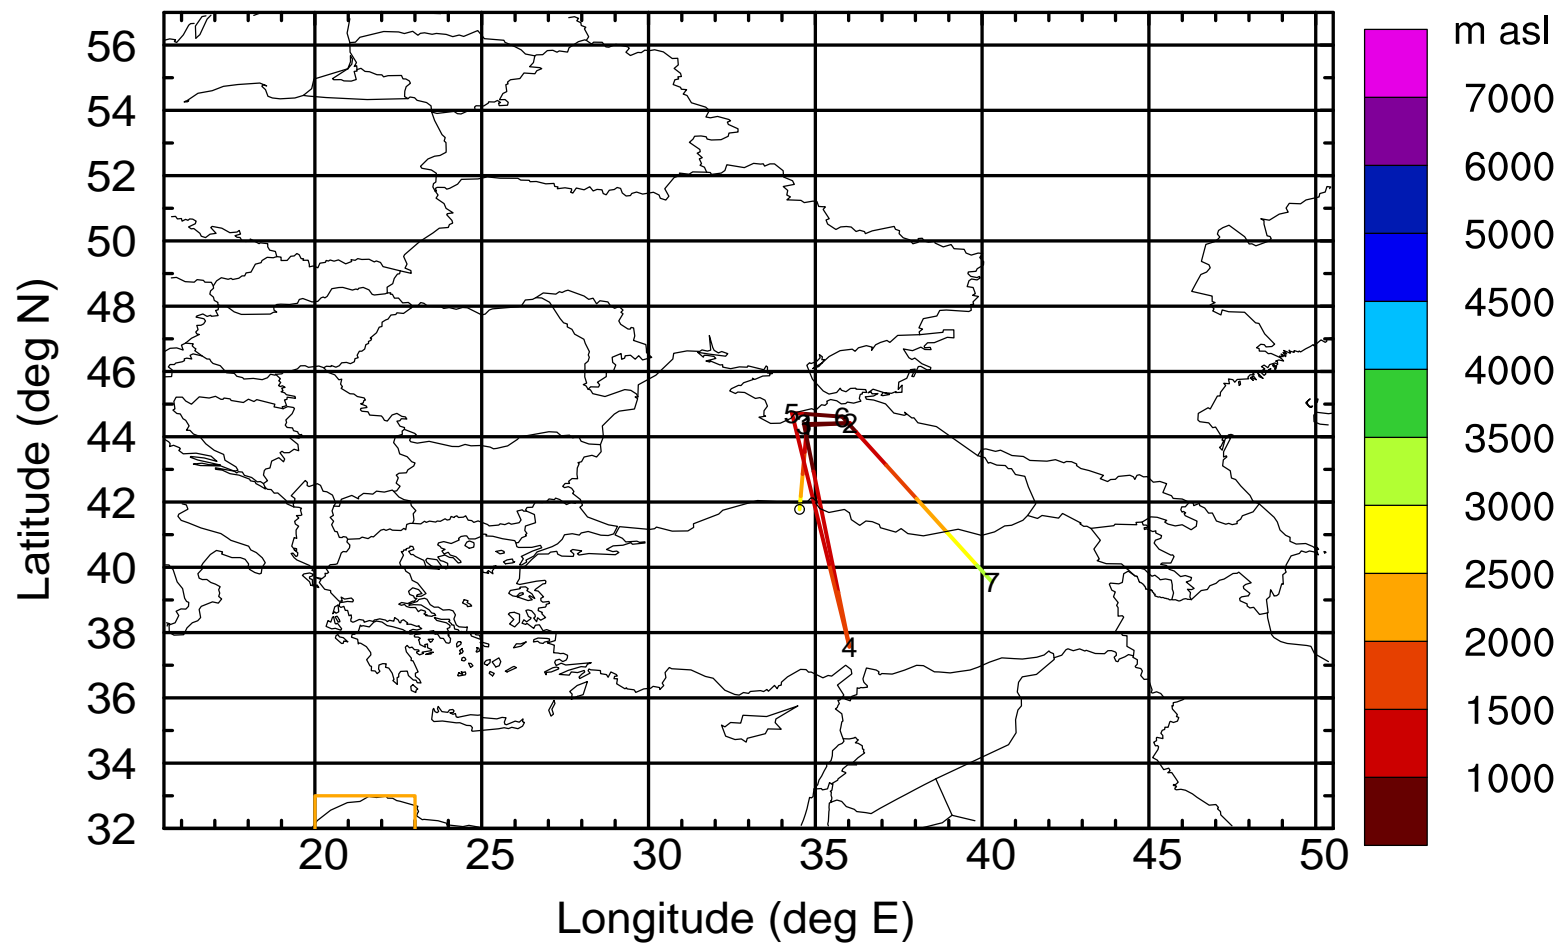

Paphos ground station 20170404

BWD 20170404/21-102H = 00/15 UTC

Paphos ground station 20170404

BWD 20170404/21-103H = 00/14 UTC

Paphos ground station 20170404

BWD 20170404/21-104H = 00/13 UTC

Paphos ground station 20170404