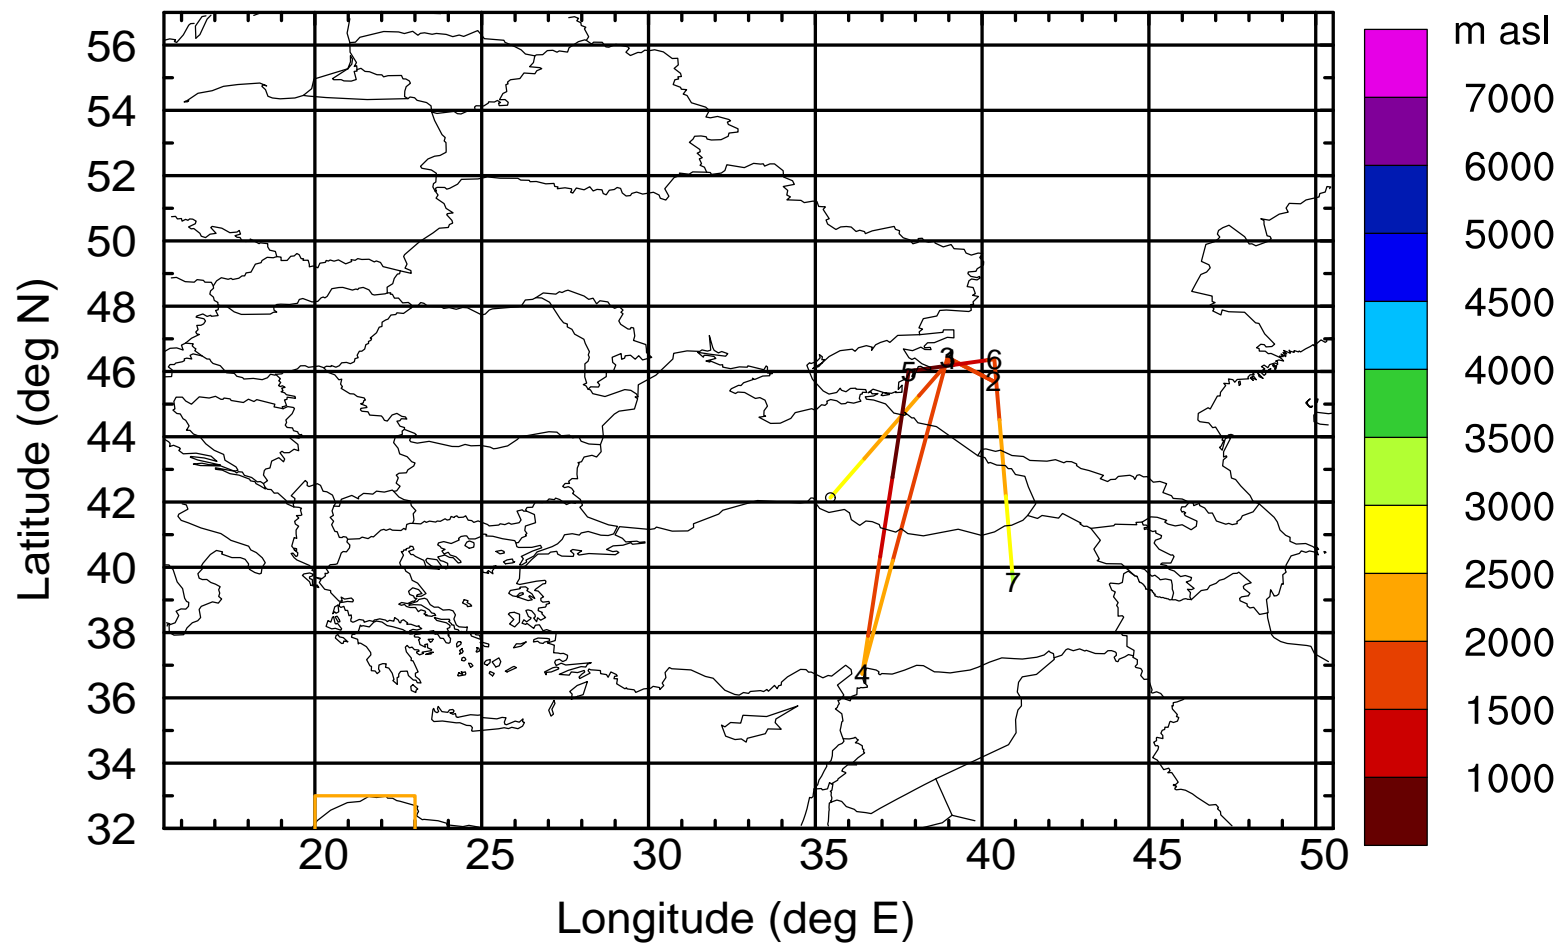

Paphos ground station 20170404

BWD 20170404/21-112H = 00/05 UTC

Paphos ground station 20170404

BWD 20170404/21-113H = 00/04 UTC

Paphos ground station 20170404

BWD 20170404/21-114H = 00/03 UTC

Paphos ground station 20170404