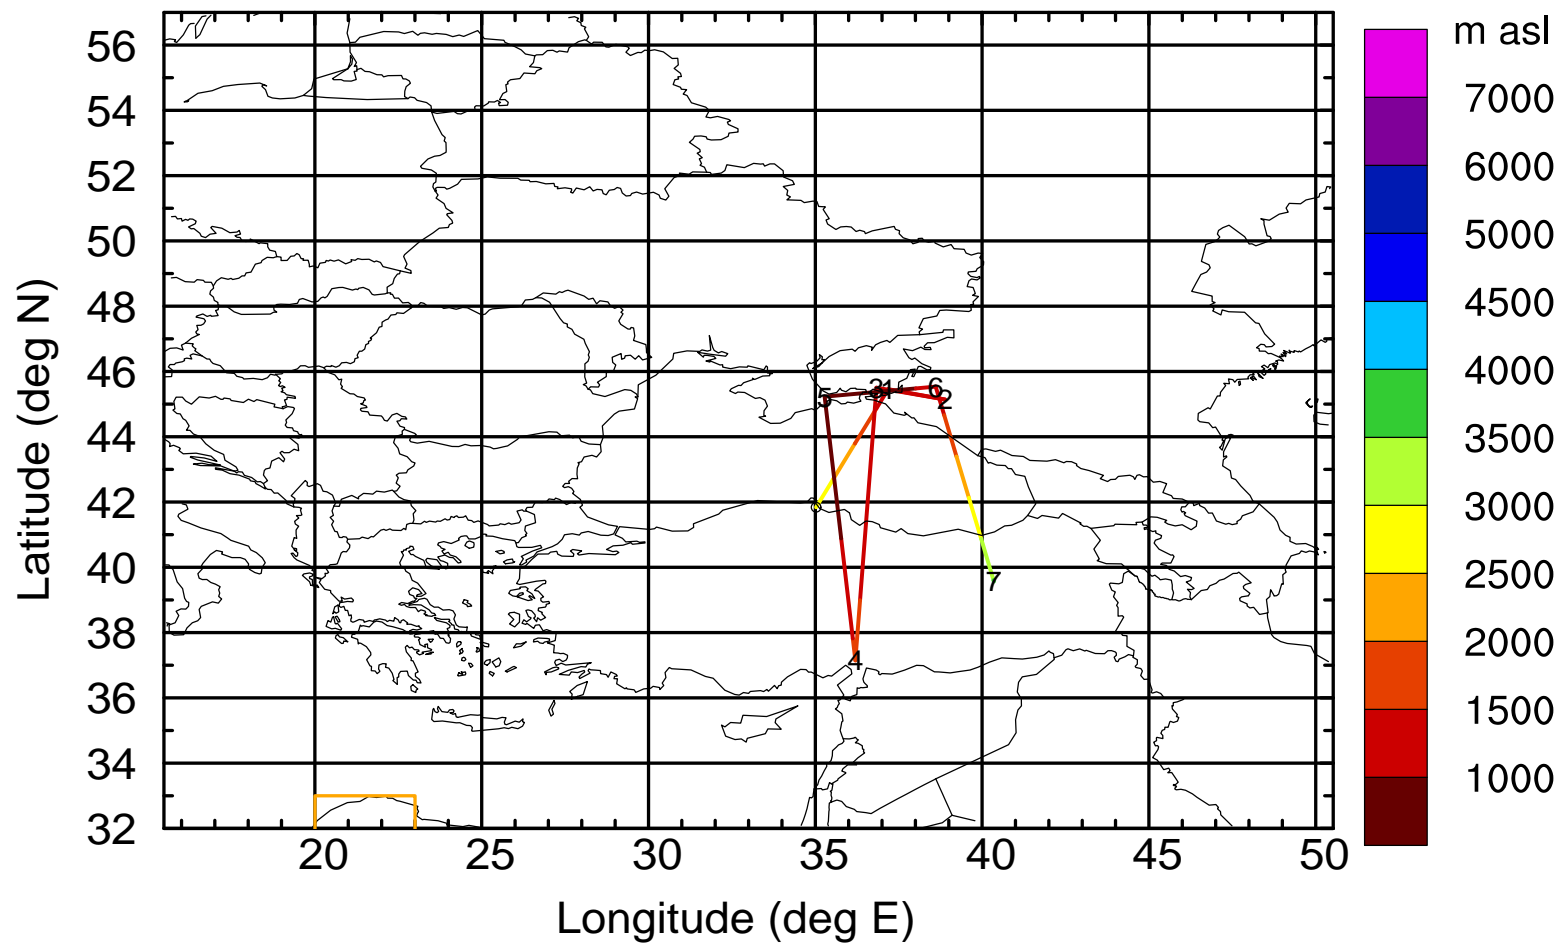

Paphos ground station 20170404

BWD 20170404/21-109H = 00/08 UTC