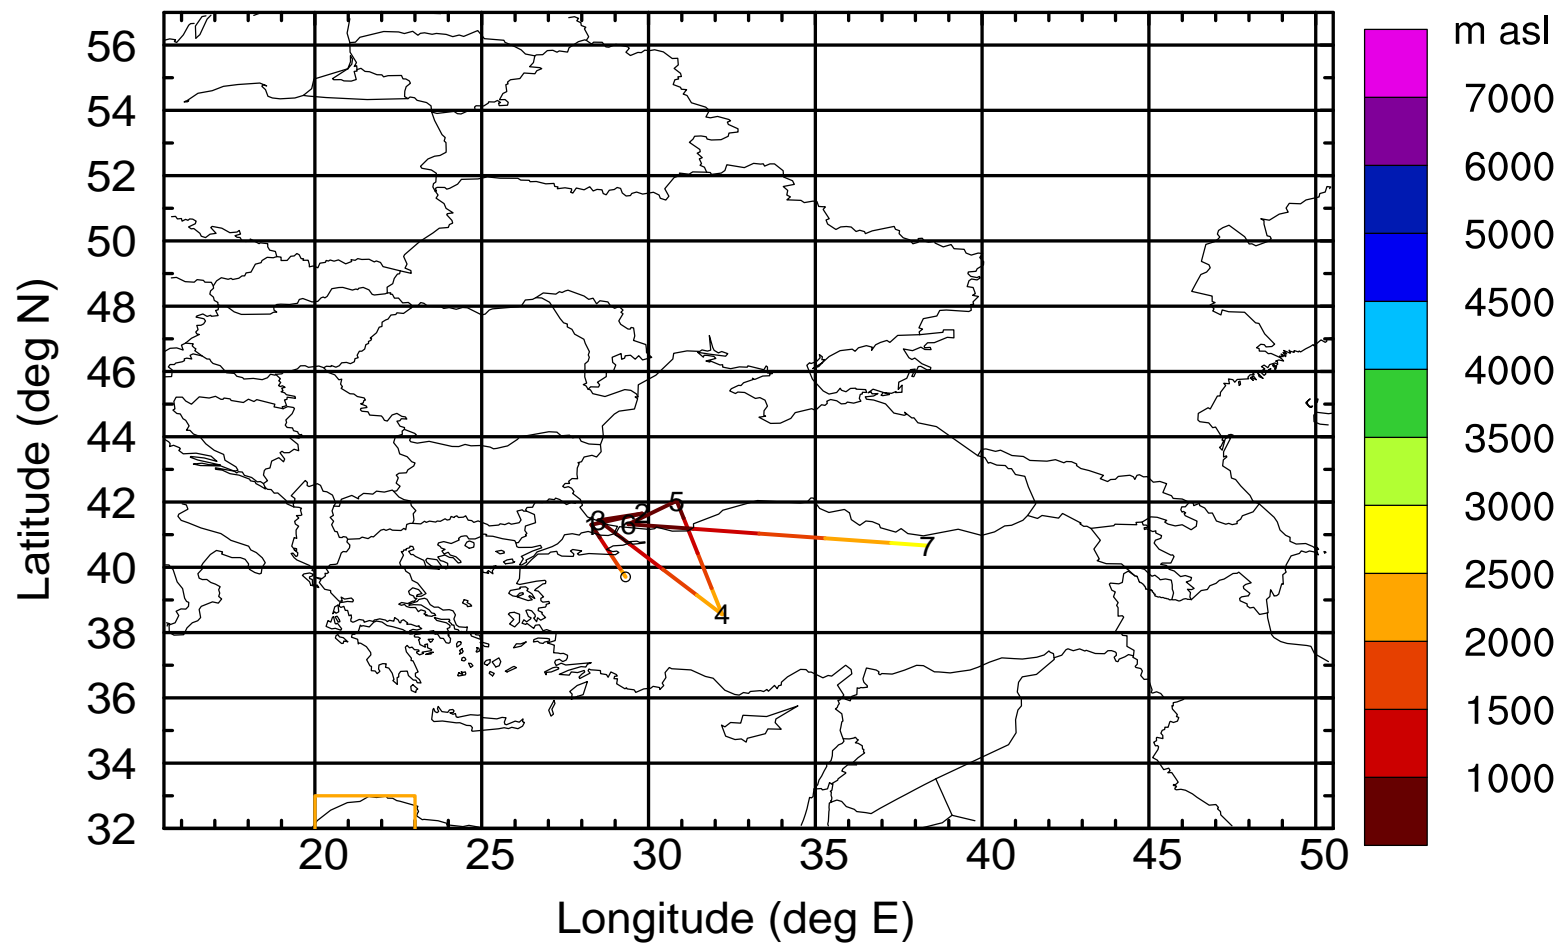

Paphos ground station 20170404

BWD 20170404/21 -85H = 01/08 UTC