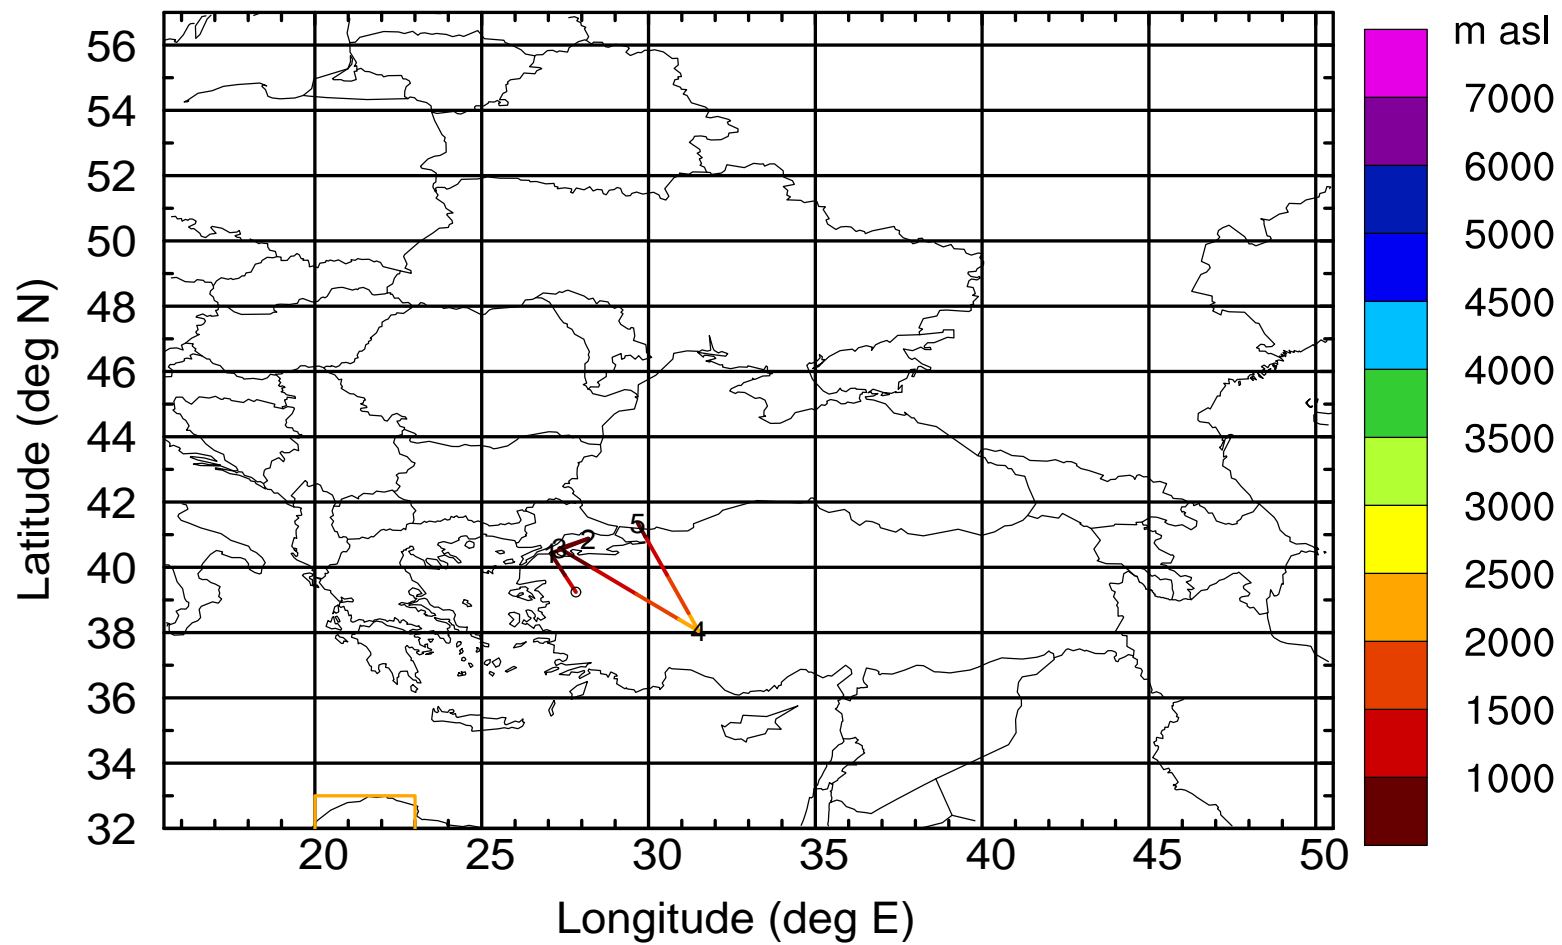

Paphos ground station 20170404

BWD 20170404/21 -80H = 01/13 UTC