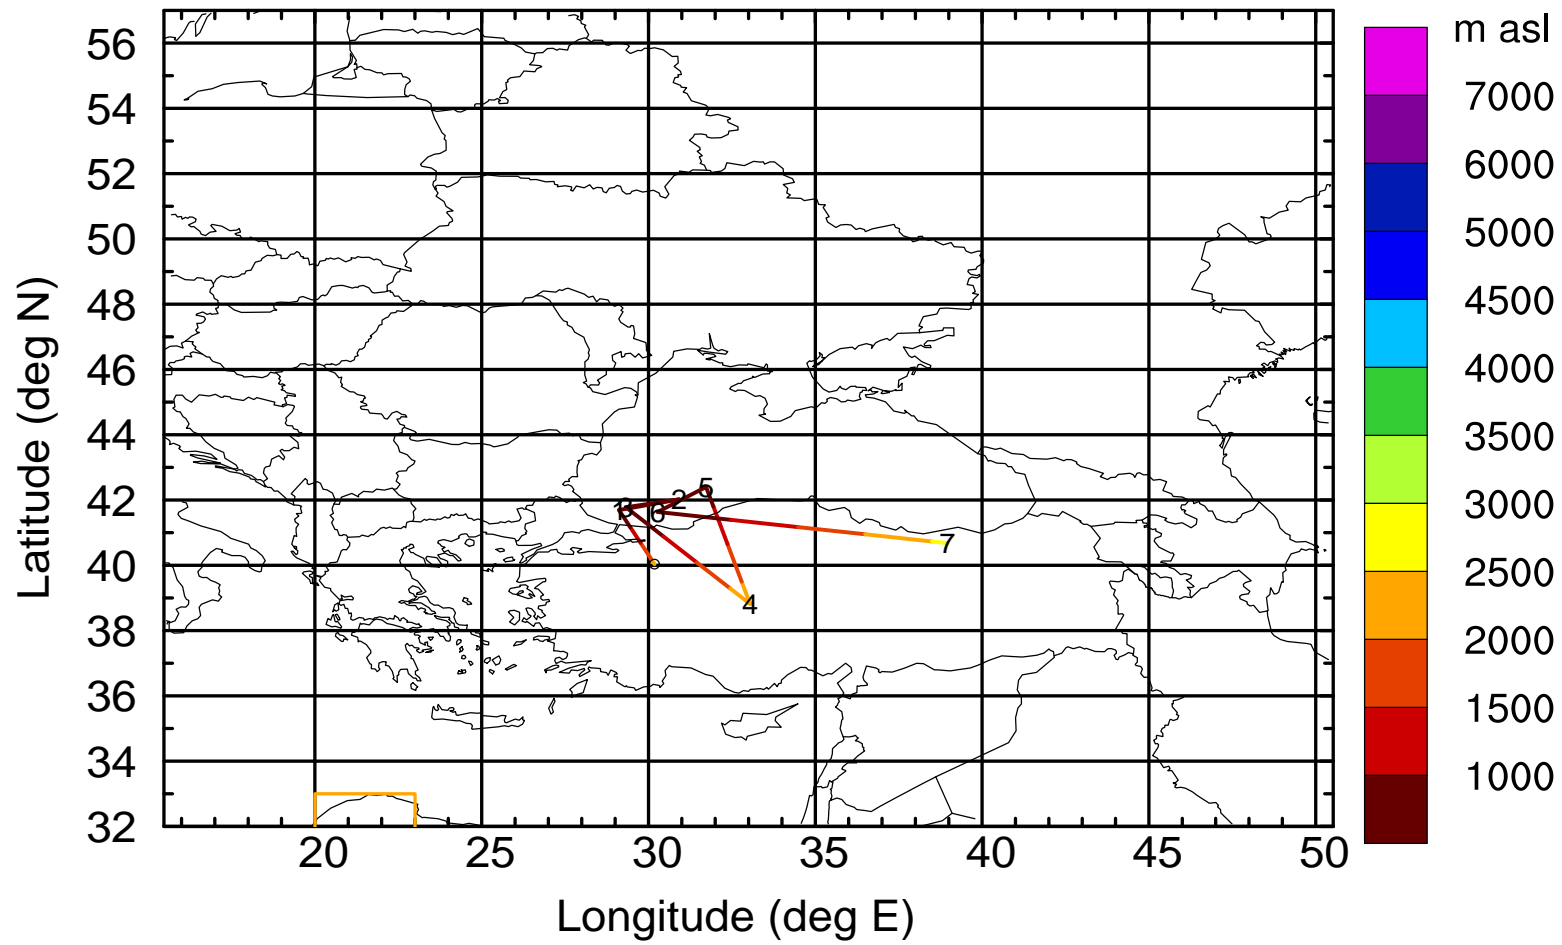

Paphos ground station 20170404

BWD 20170404/21 -88H = 01/05 UTC