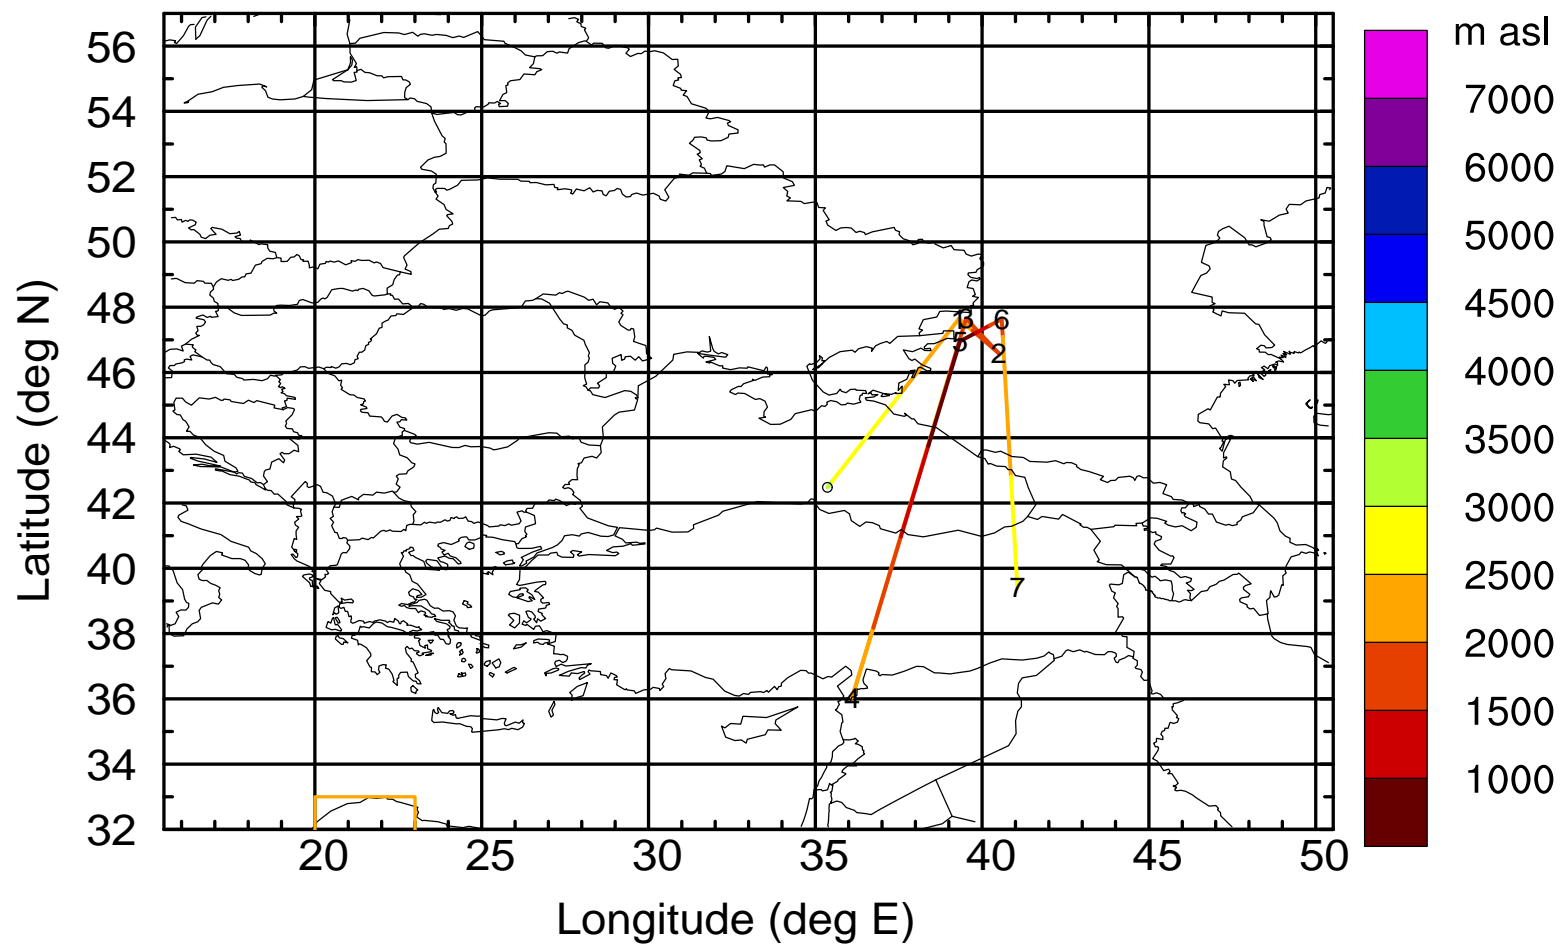

BWD 20170404/21-115H = 00/02 UTC

Paphos ground station 20170404

BWD 20170404/21-116H = 00/01 UTC

Paphos ground station 20170404

BWD 20170404/21-117H = 00/00 UTC

Paphos ground station 20170404

BWD 20170404/21-118H = \*\*/23 UTC