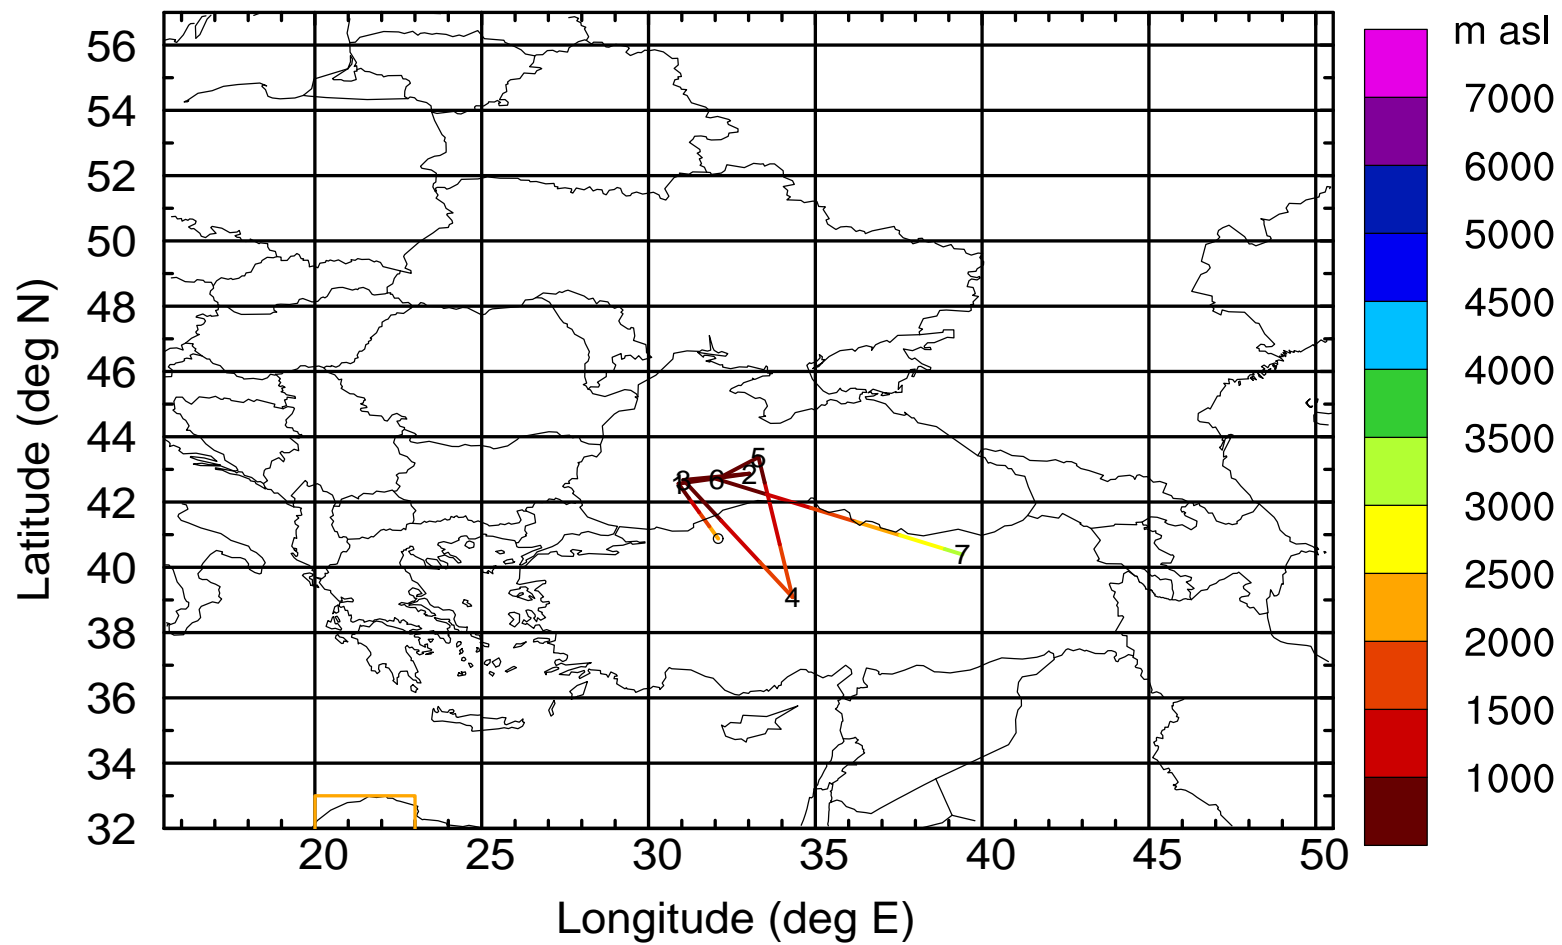

Paphos ground station 20170404

BWD 20170404/21 -94H = 00/23 UTC