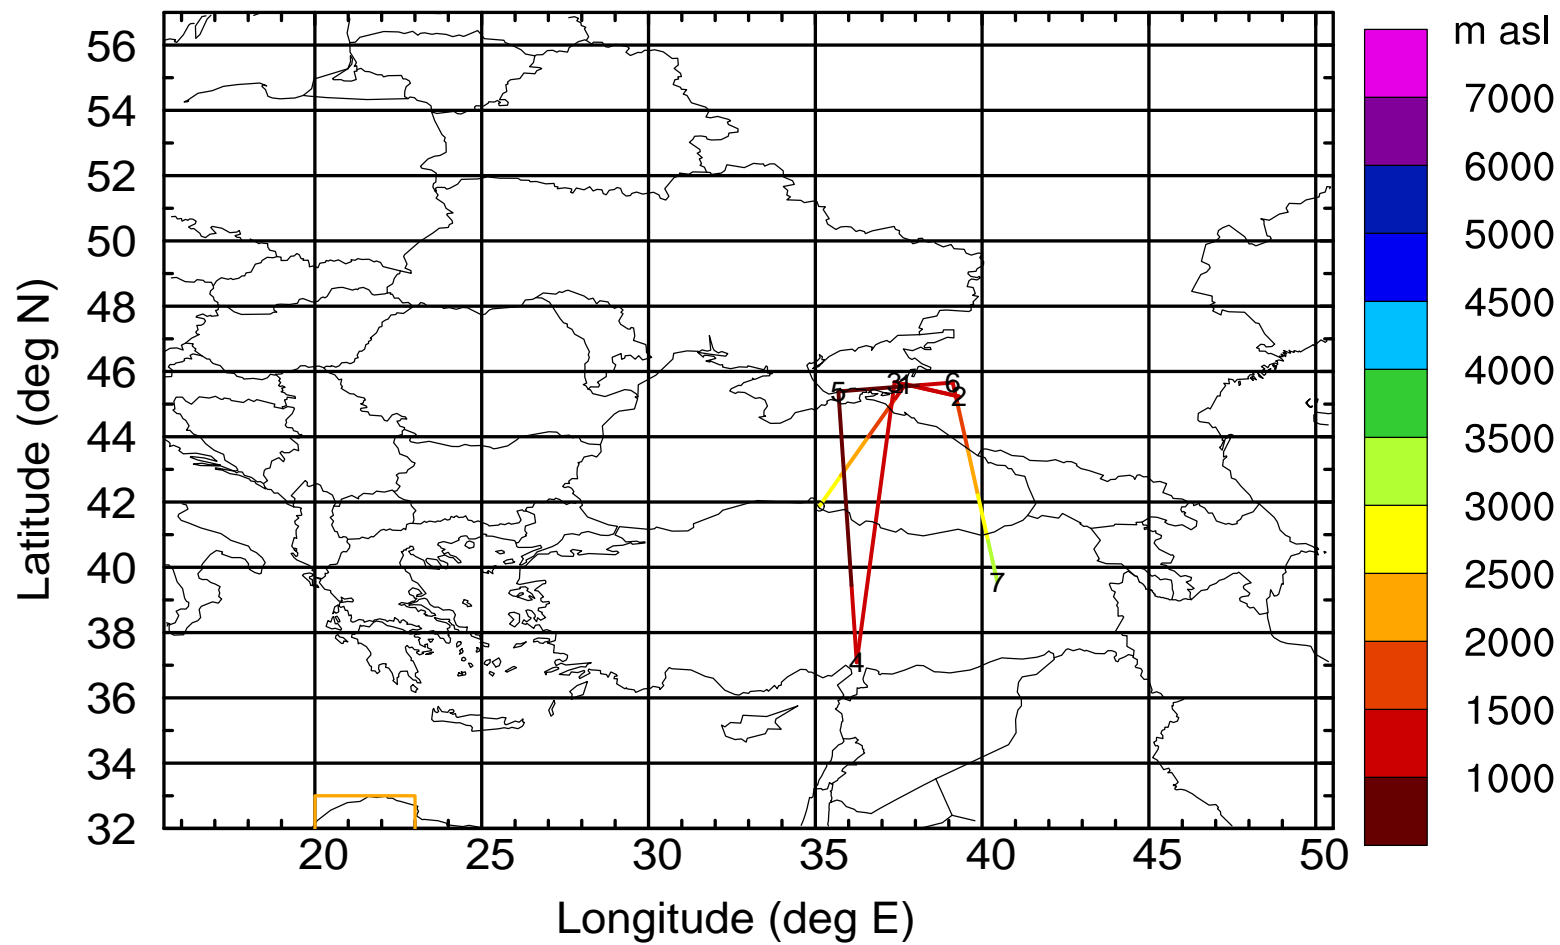

BWD 20170404/21-108H = 00/09 UTC

Paphos ground station 20170404

BWD 20170404/21-109H = 00/08 UTC

Paphos ground station 20170404

BWD 20170404/21-110H = 00/07 UTC

Paphos ground station 20170404

BWD 20170404/21-111H = 00/06 UTC