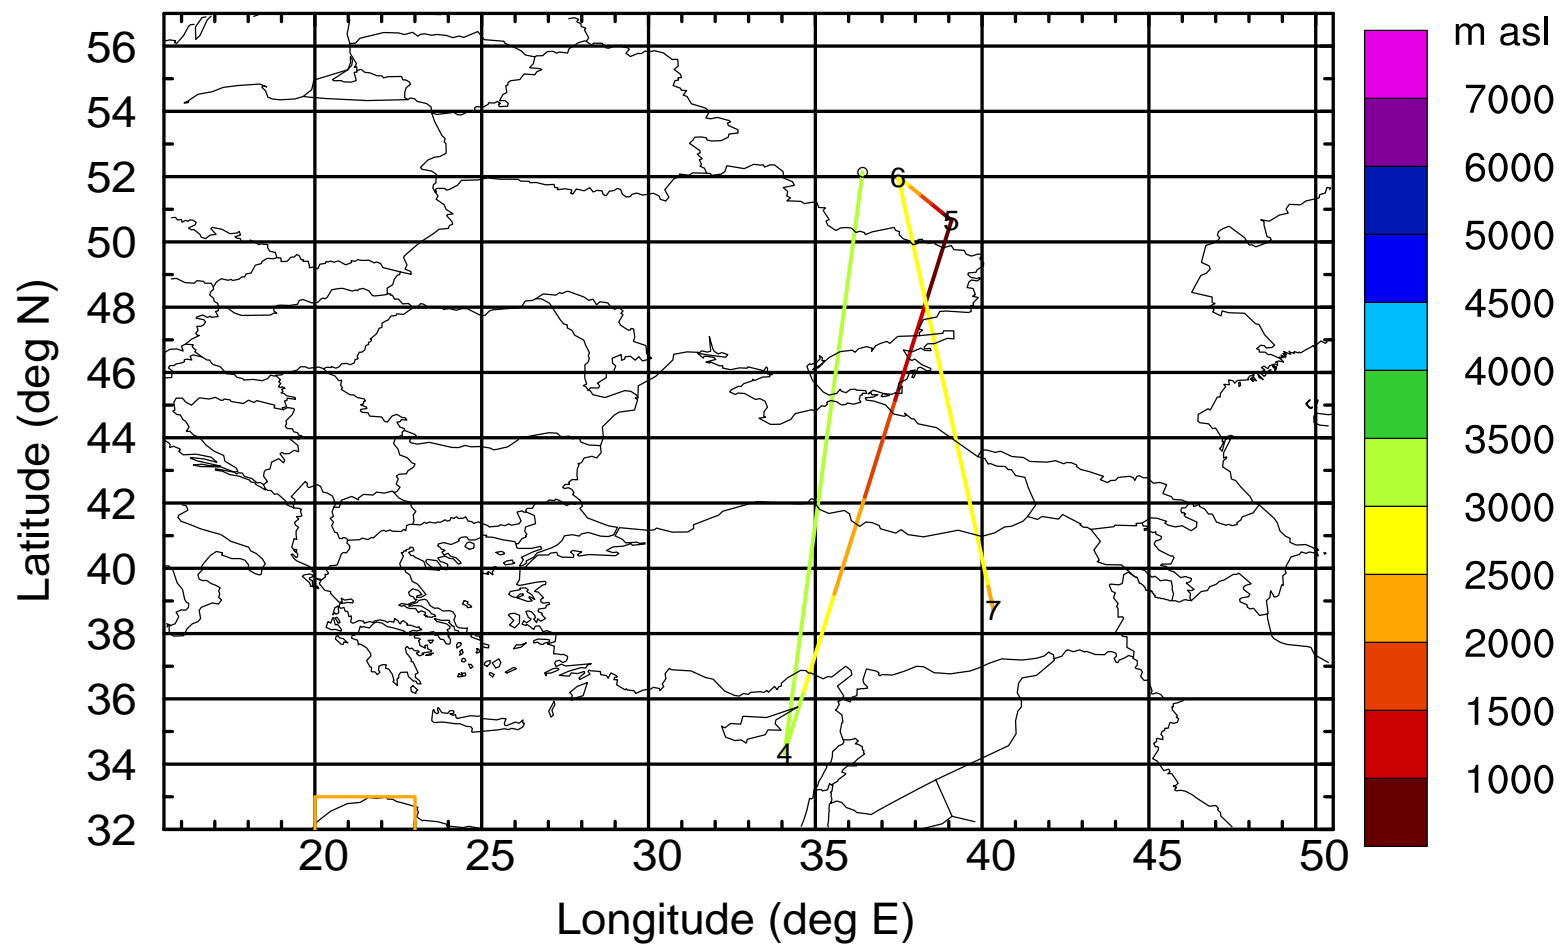

Paphos ground station 20170404

BWD 20170404/21-126H = \*\*/15 UTC

Paphos ground station 20170404

BWD 20170404/21-127H = \*\*/14 UTC

Paphos ground station 20170404

BWD 20170404/21-128H = \*\*/13 UTC

Paphos ground station 20170404