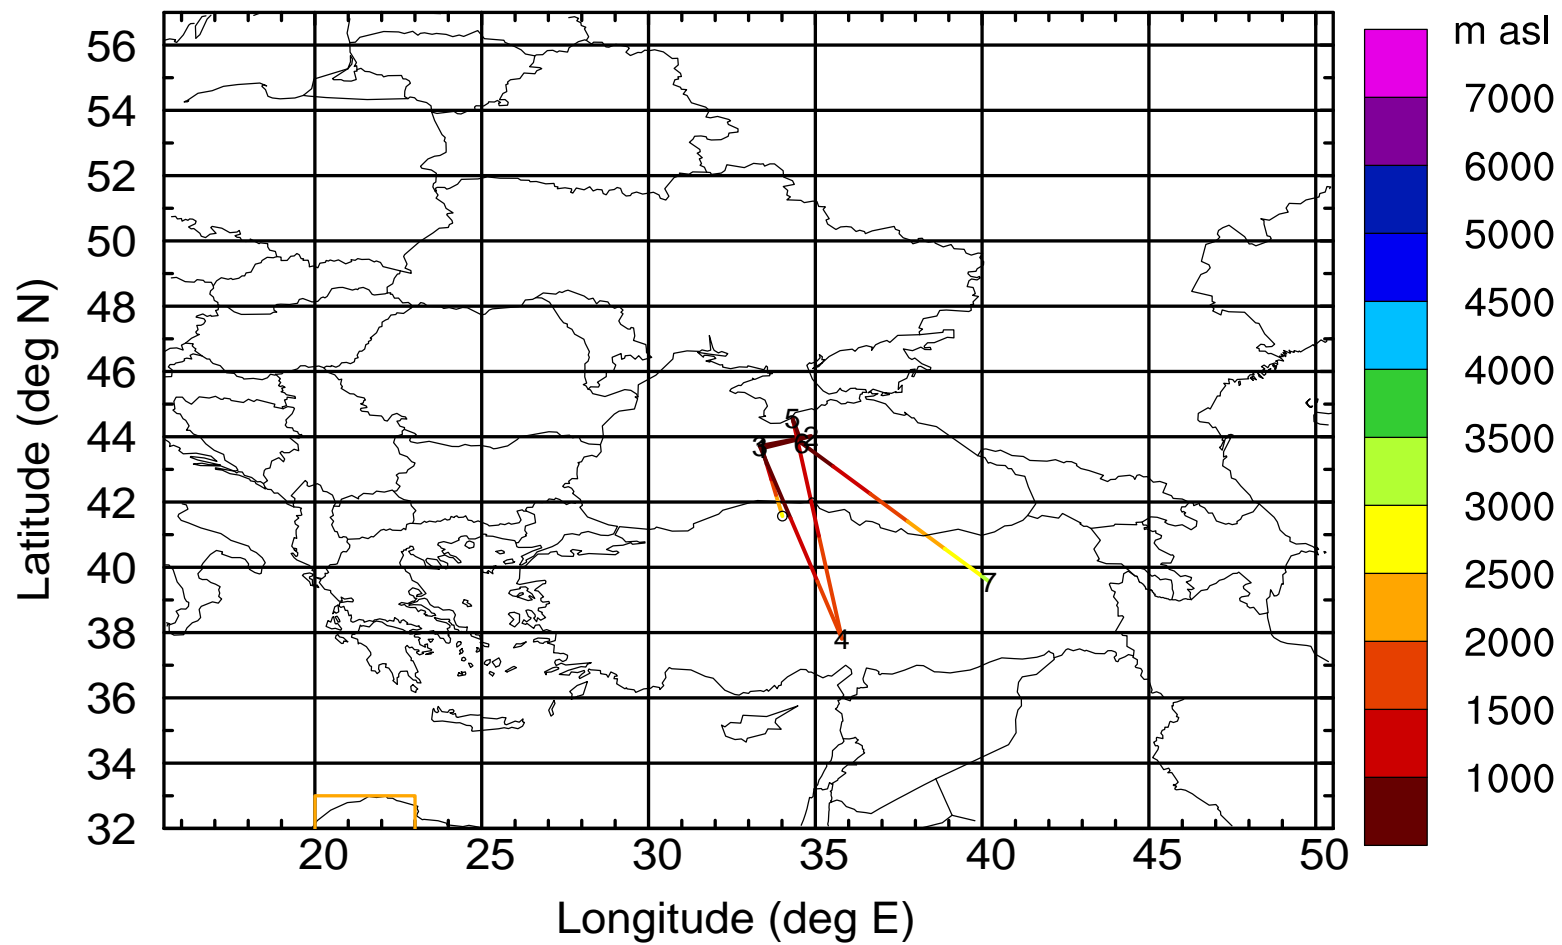

Paphos ground station 20170404

BWD 20170404/21-101H = 00/16 UTC