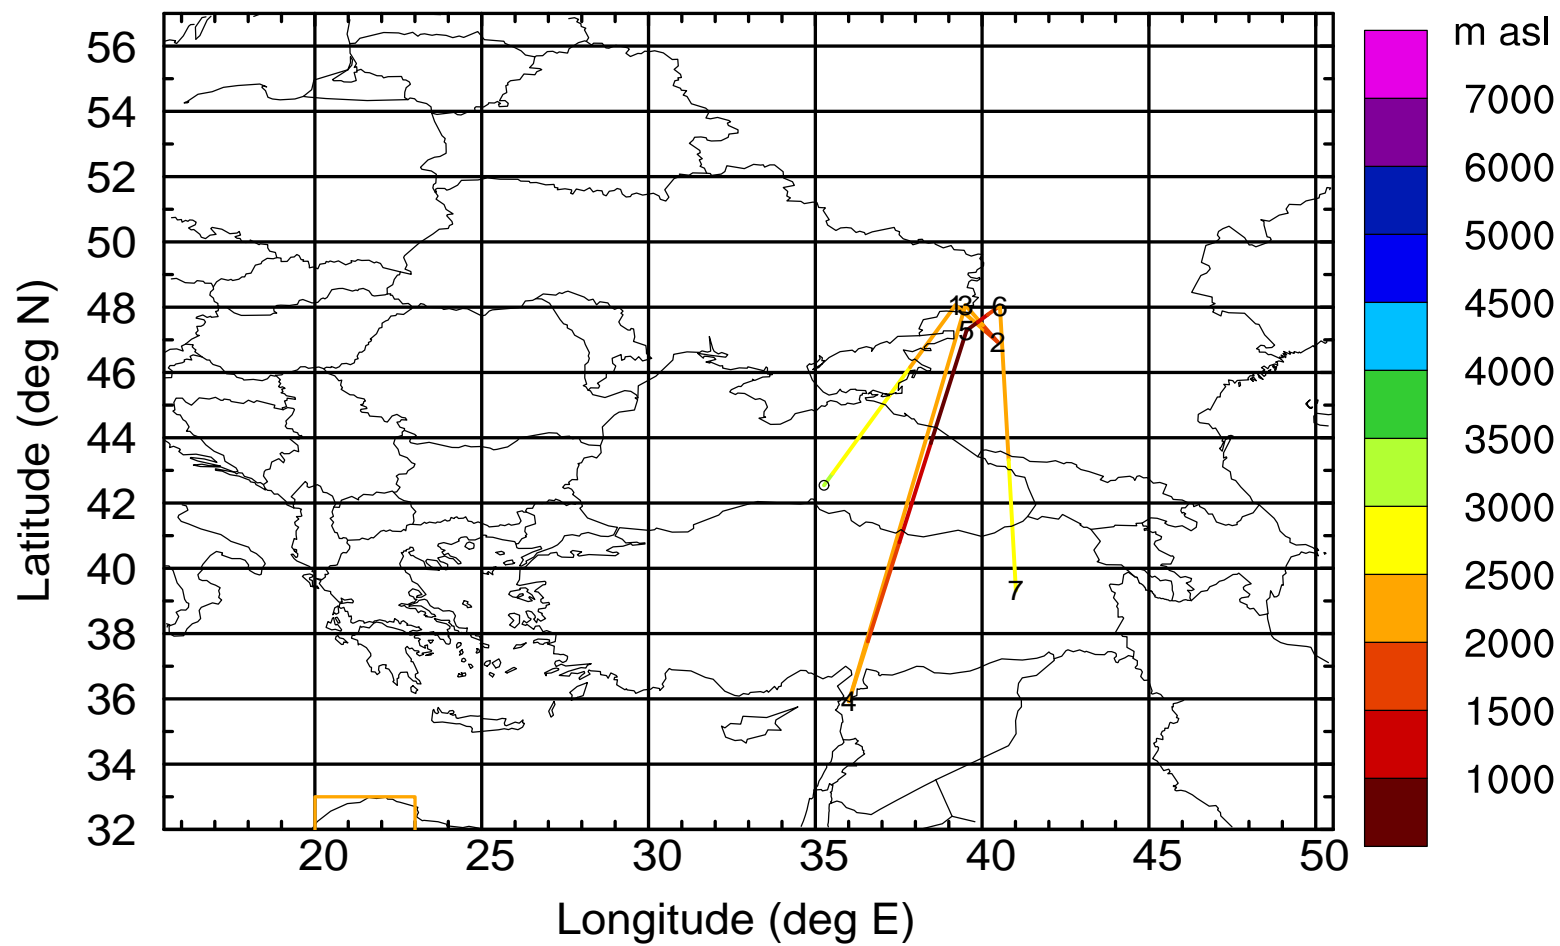

Paphos ground station 20170404

BWD 20170404/21-119H = **/22 UTC