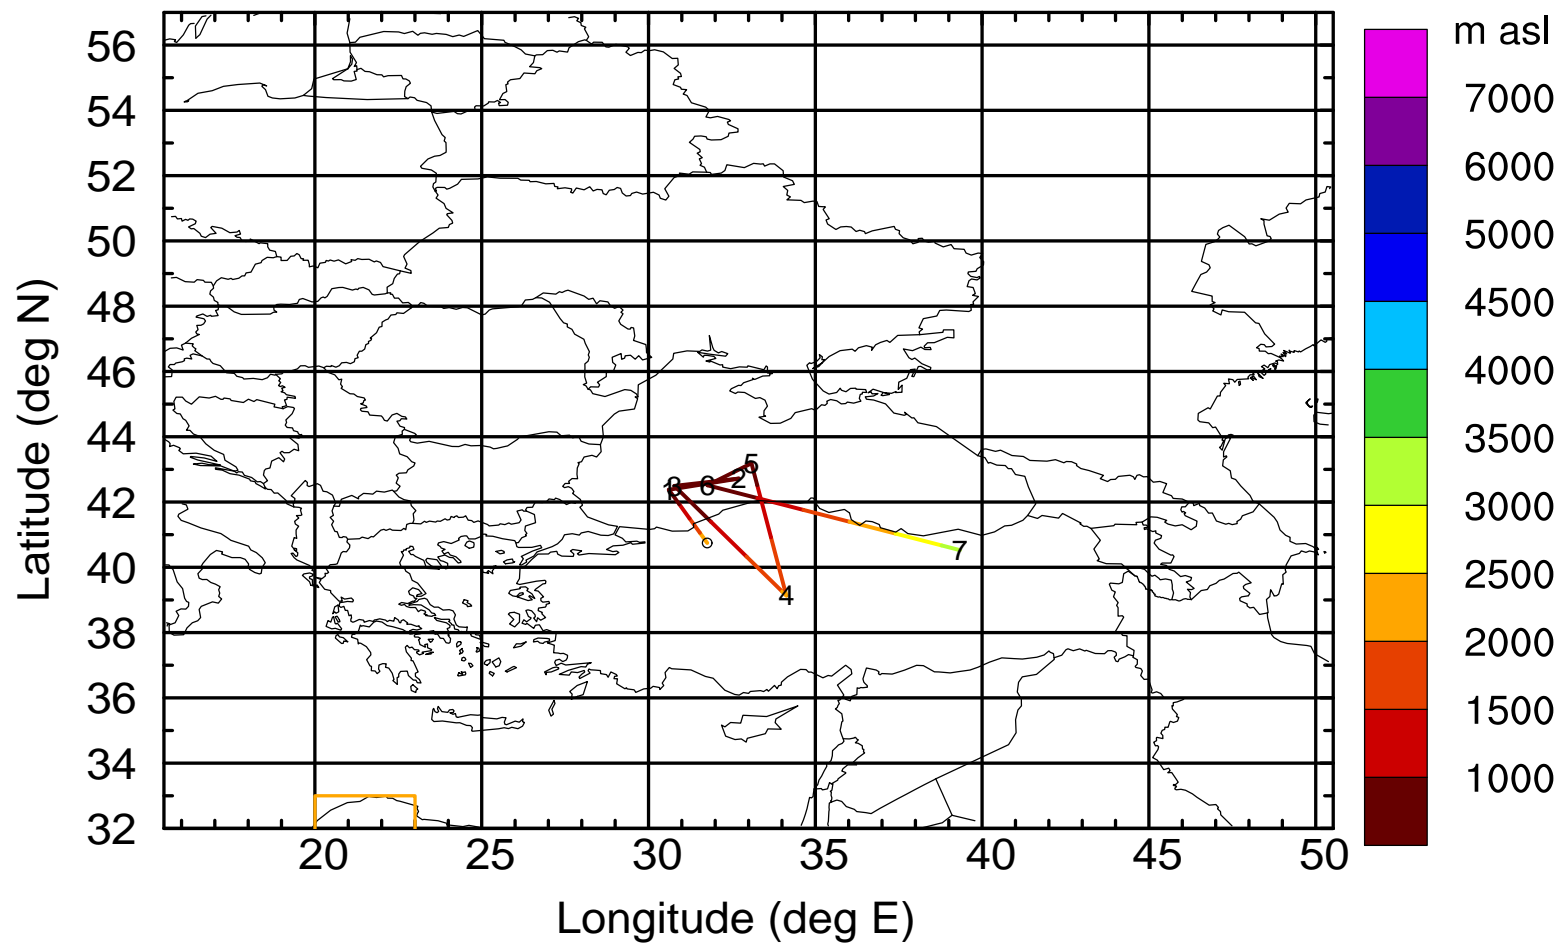

Paphos ground station 20170404

BWD 20170404/21 -91H = 01/02 UTC

Paphos ground station 20170404

BWD 20170404/21 -92H = 01/01 UTC

Paphos ground station 20170404

BWD 20170404/21 -93H = 01/00 UTC

Paphos ground station 20170404