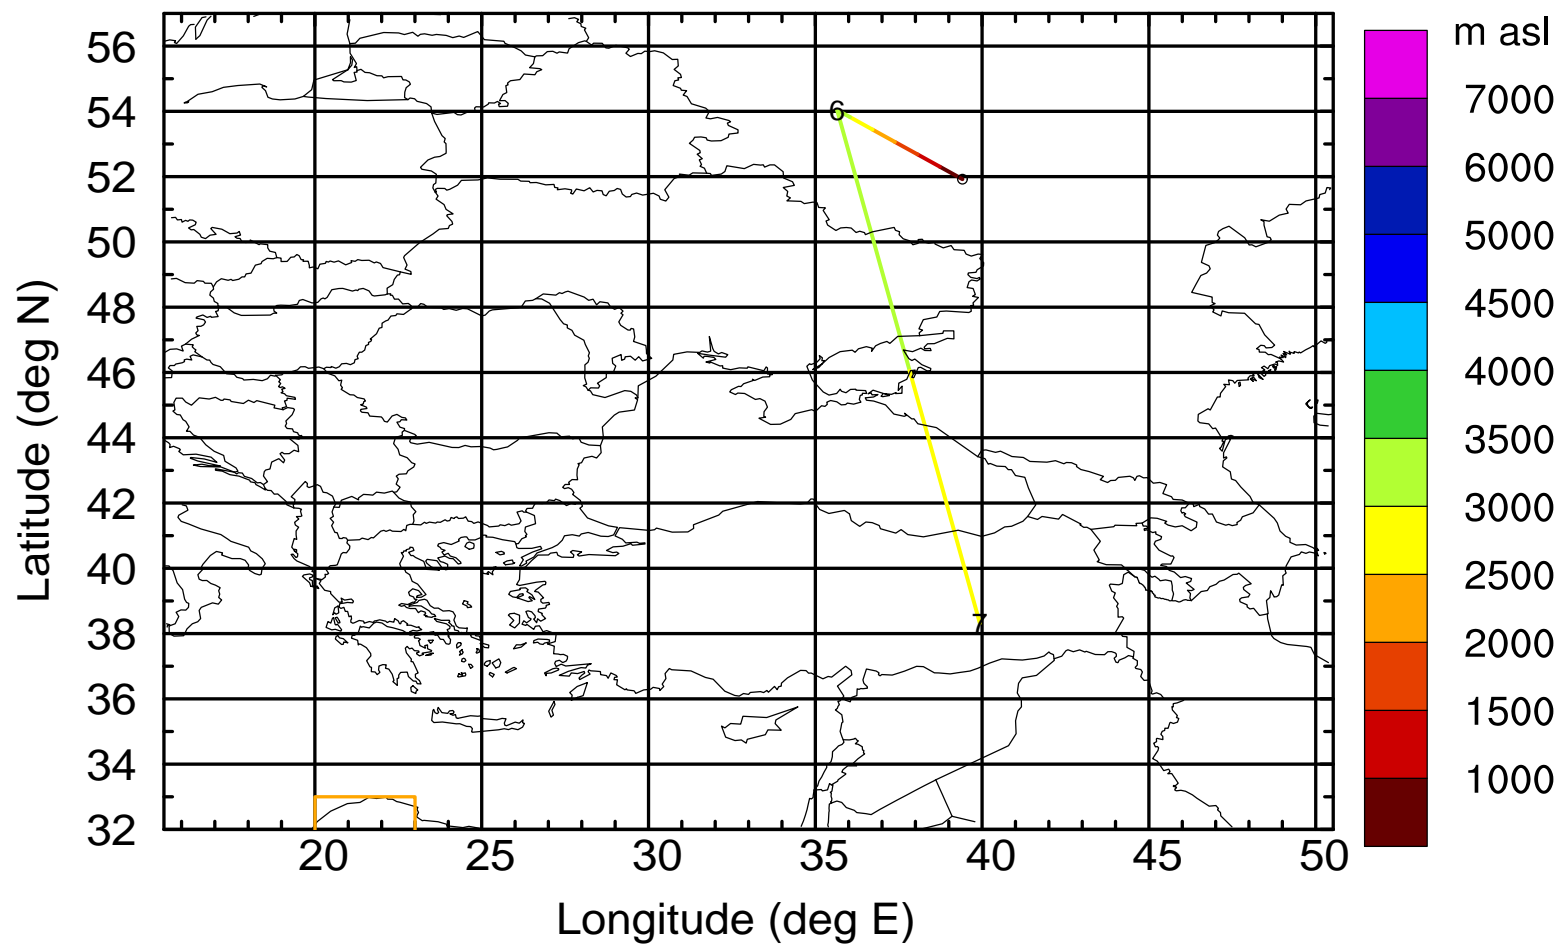

Paphos ground station 20170404

BWD 20170404/21-133H = **/08 UTC