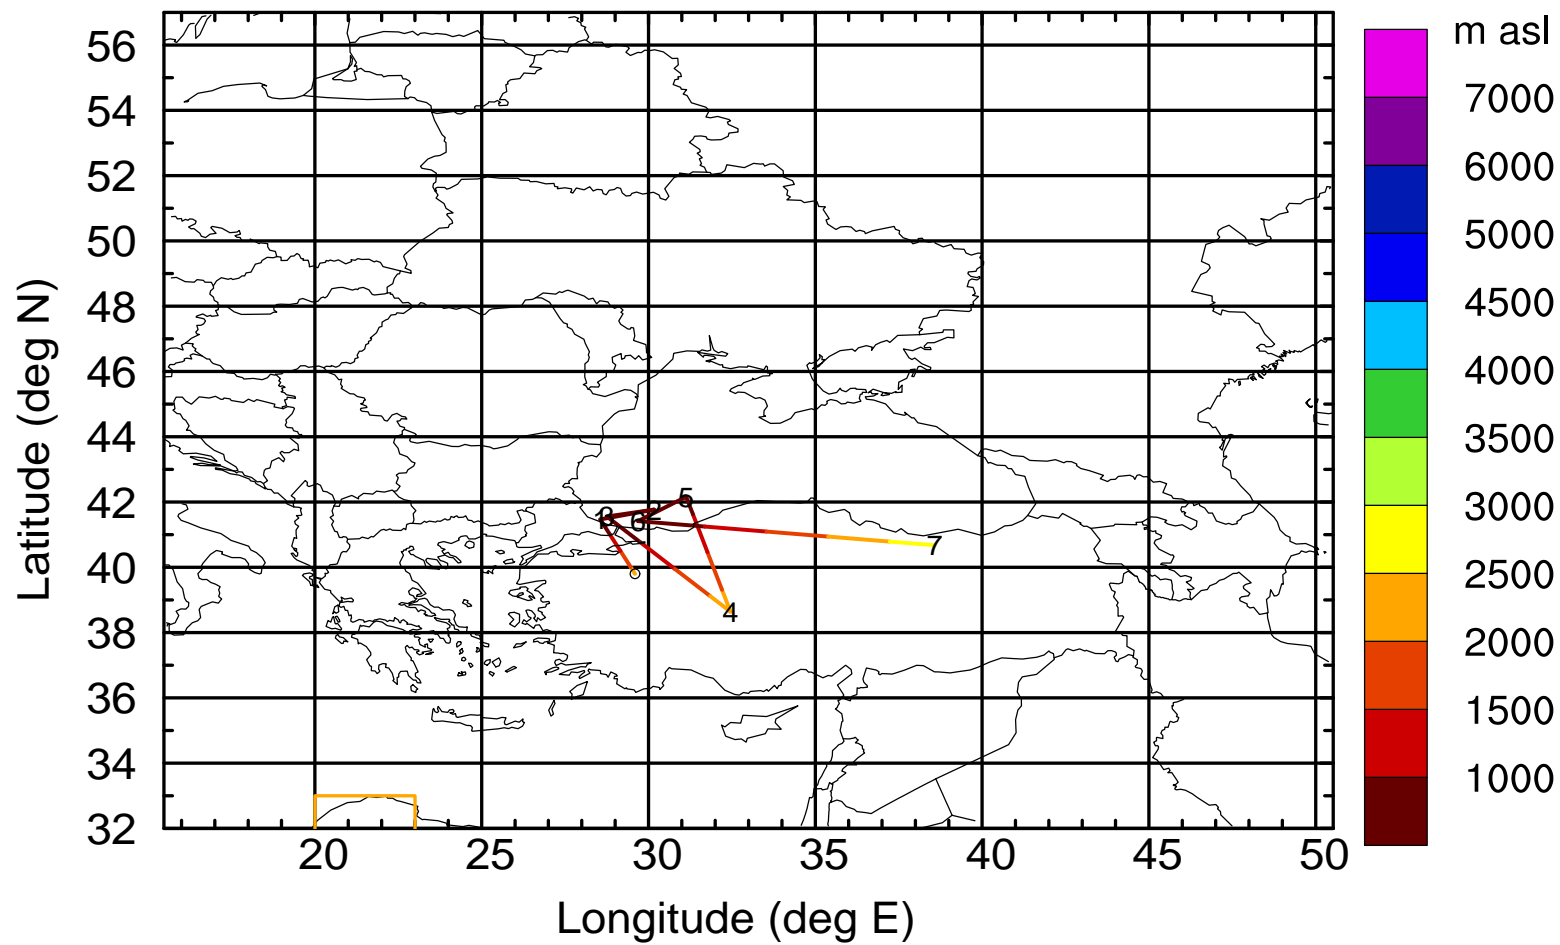

Paphos ground station 20170404

BWD 20170404/21 -84H = 01/09 UTC

Paphos ground station 20170404

BWD 20170404/21 -85H = 01/08 UTC

Paphos ground station 20170404

BWD 20170404/21 -86H = 01/07 UTC

Paphos ground station 20170404