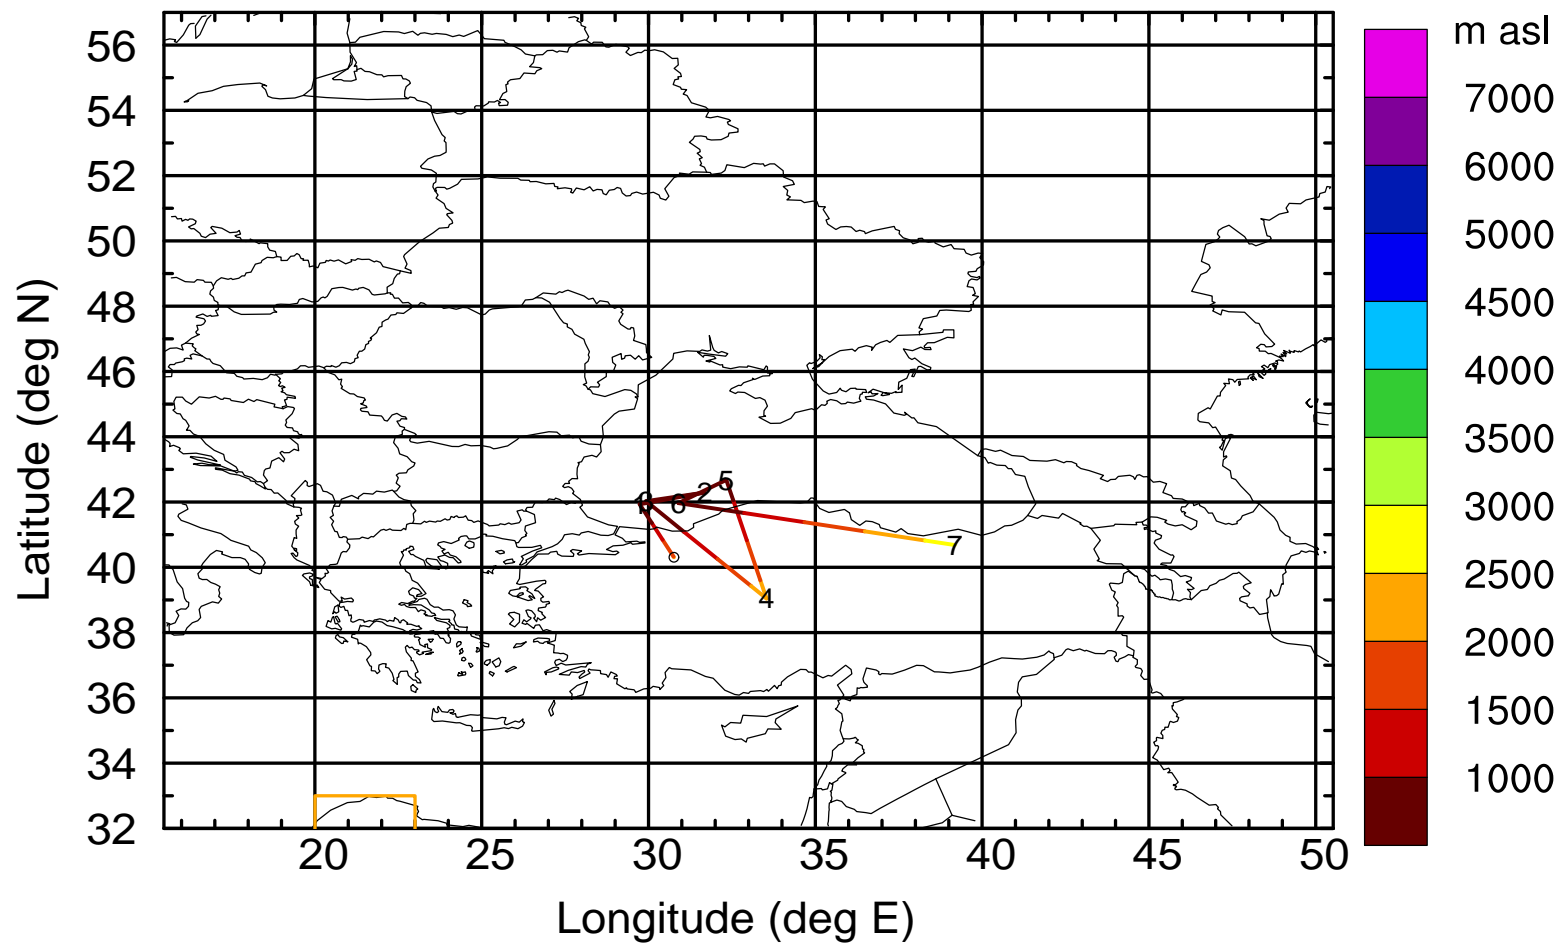

BWD 20170404/21 -87H = 01/06 UTC

Paphos ground station 20170404

BWD 20170404/21 -88H = 01/05 UTC

Paphos ground station 20170404

BWD 20170404/21 -89H = 01/04 UTC

Paphos ground station 20170404

BWD 20170404/21 -90H = 01/03 UTC