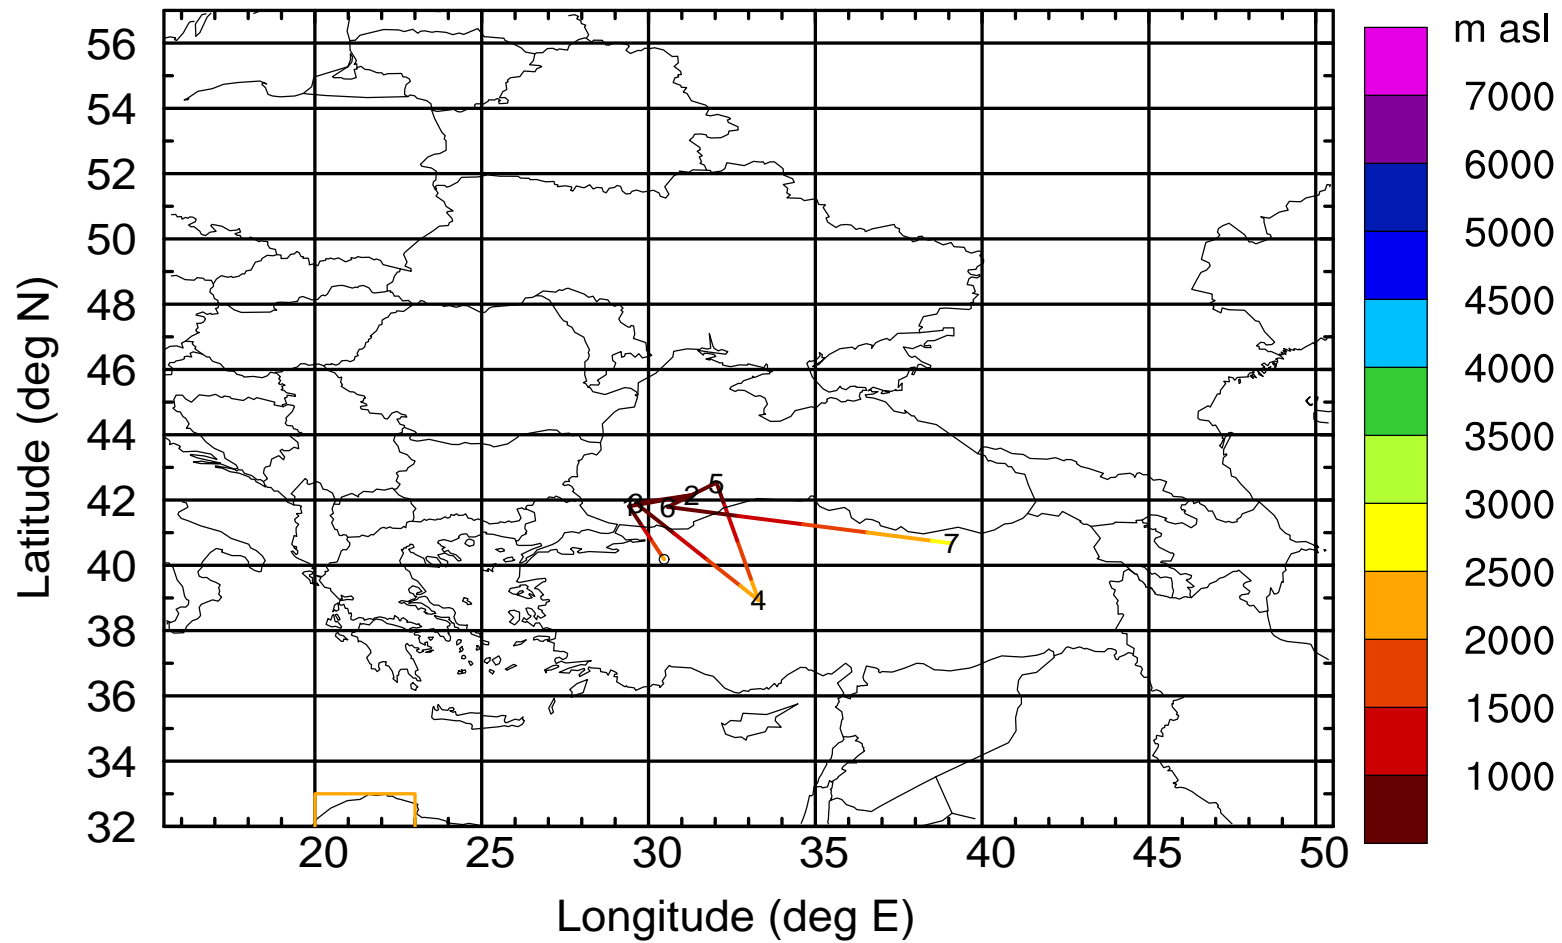

BWD 20170404/21 -87H = 01/06 UTC

Paphos ground station 20170404

BWD 20170404/21 -88H = 01/05 UTC

Paphos ground station 20170404

BWD 20170404/21 -89H = 01/04 UTC

Paphos ground station 20170404

BWD 20170404/21 -90H = 01/03 UTC