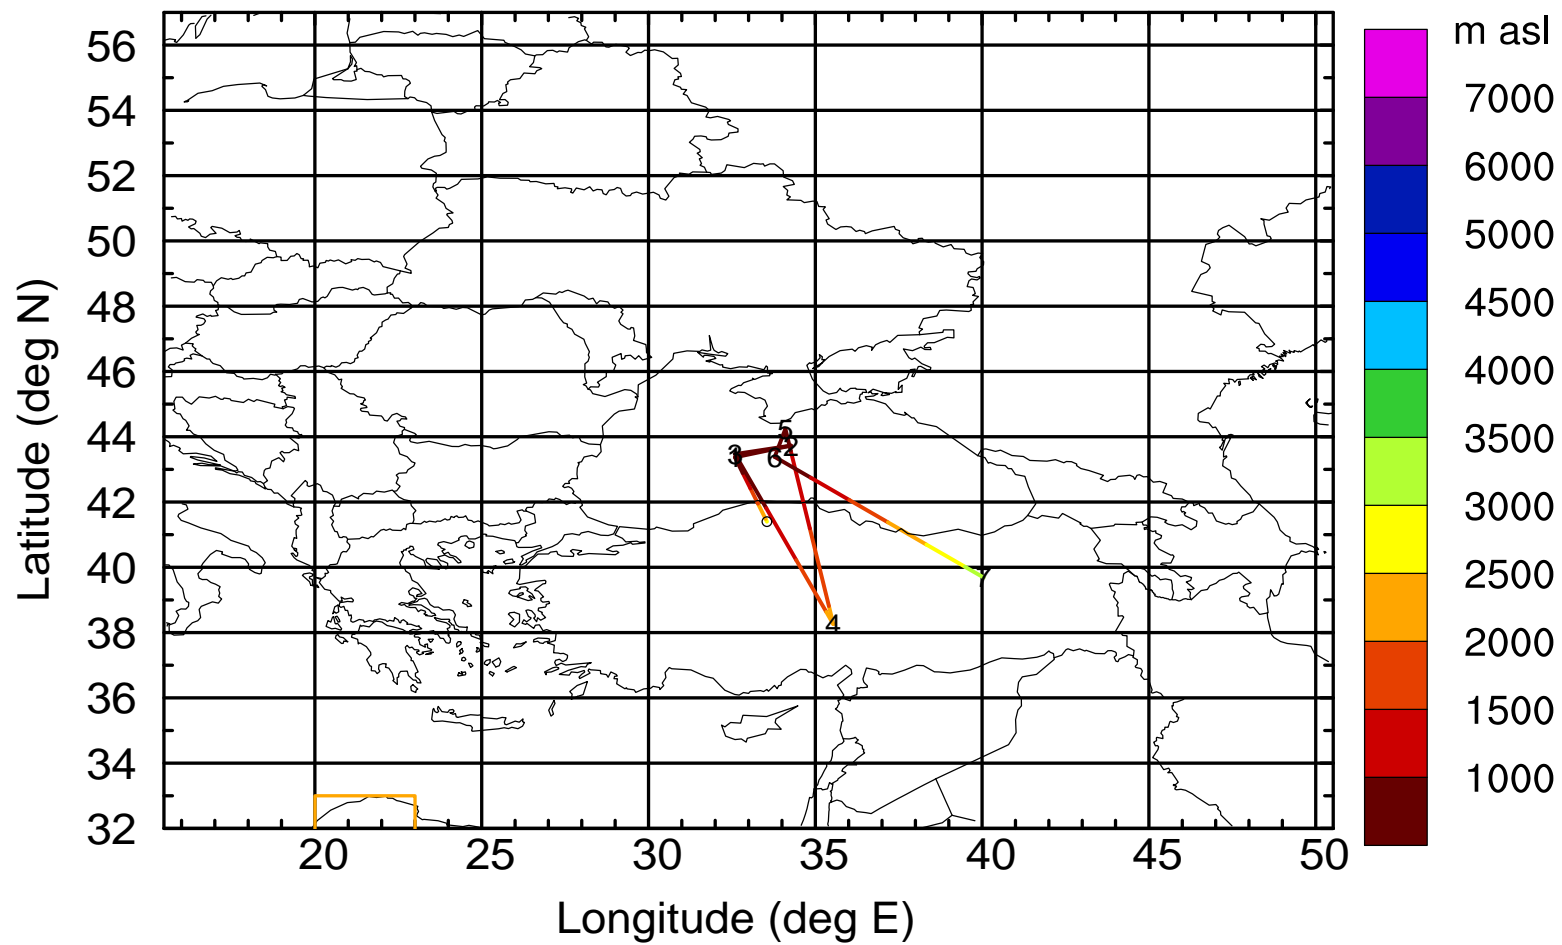

Paphos ground station 20170404

BWD 20170404/21 -99H = 00/18 UTC