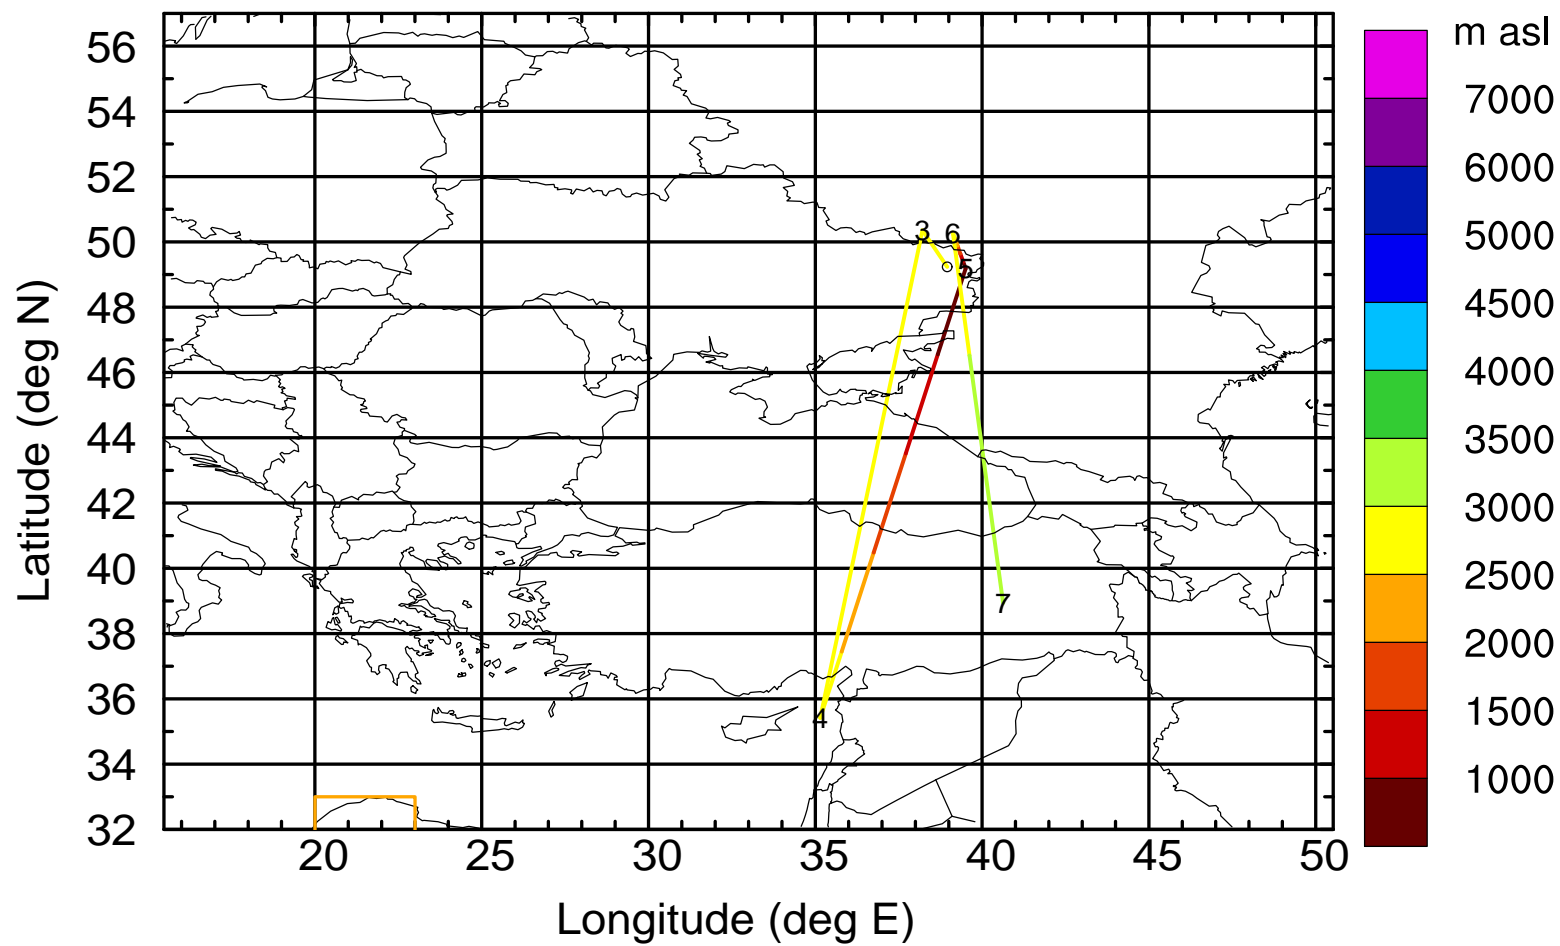

BWD 20170404/21-122H = \*\*/19 UTC

Paphos ground station 20170404

BWD 20170404/21-123H = \*\*/18 UTC

Paphos ground station 20170404

BWD 20170404/21-124H = \*\*/17 UTC

Paphos ground station 20170404

BWD 20170404/21-125H = \*\*/16 UTC