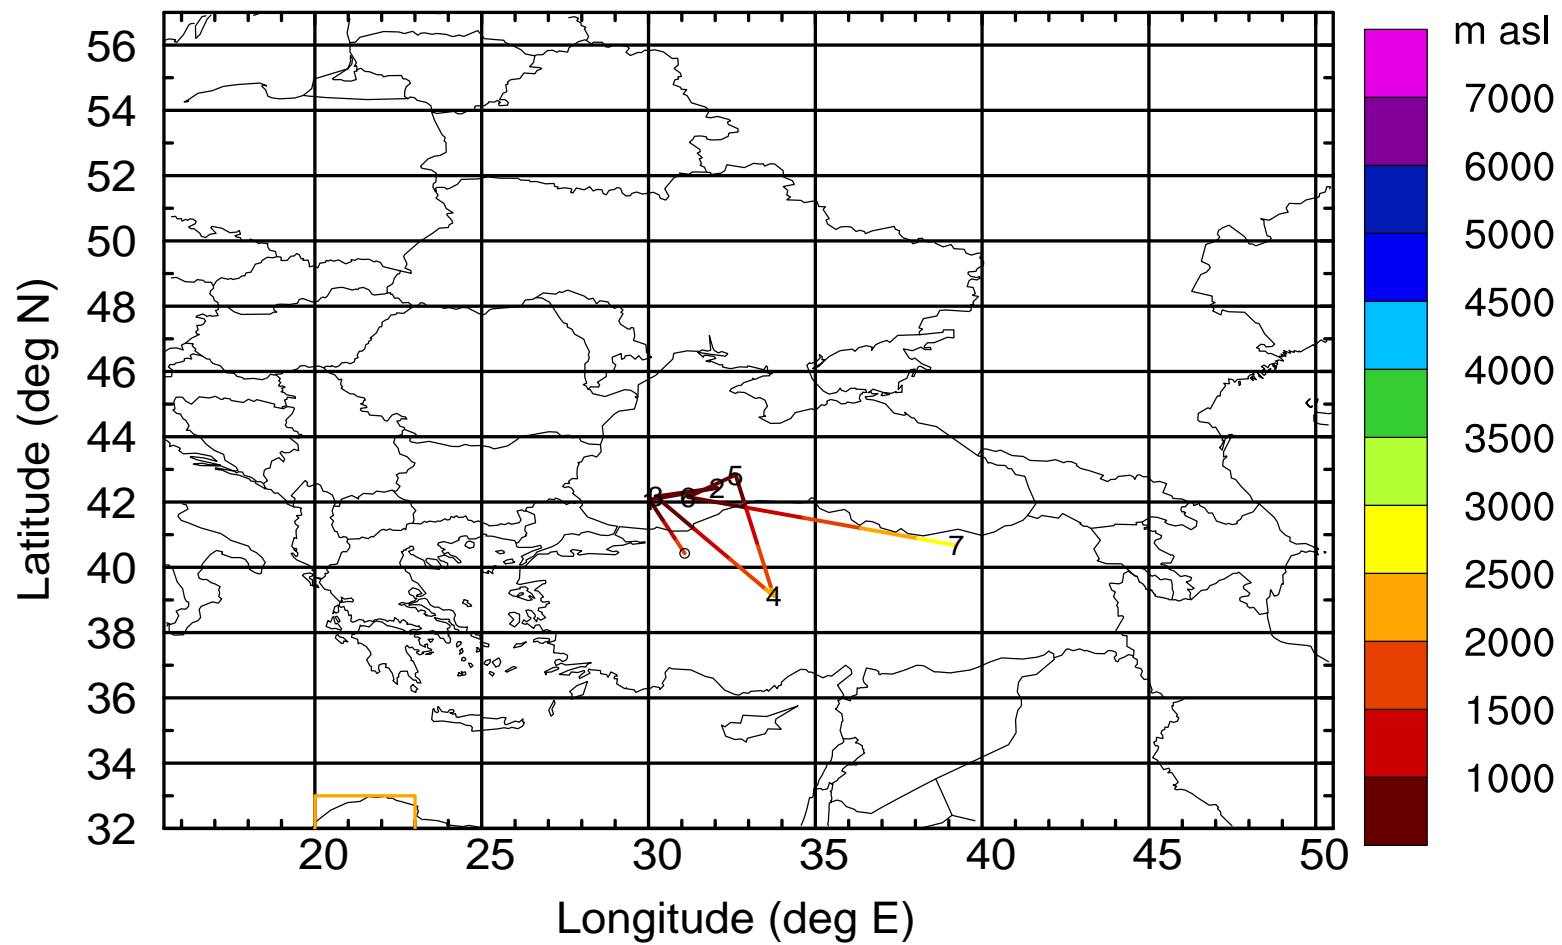

Paphos ground station 20170404

BWD 20170404/21 -91H = 01/02 UTC