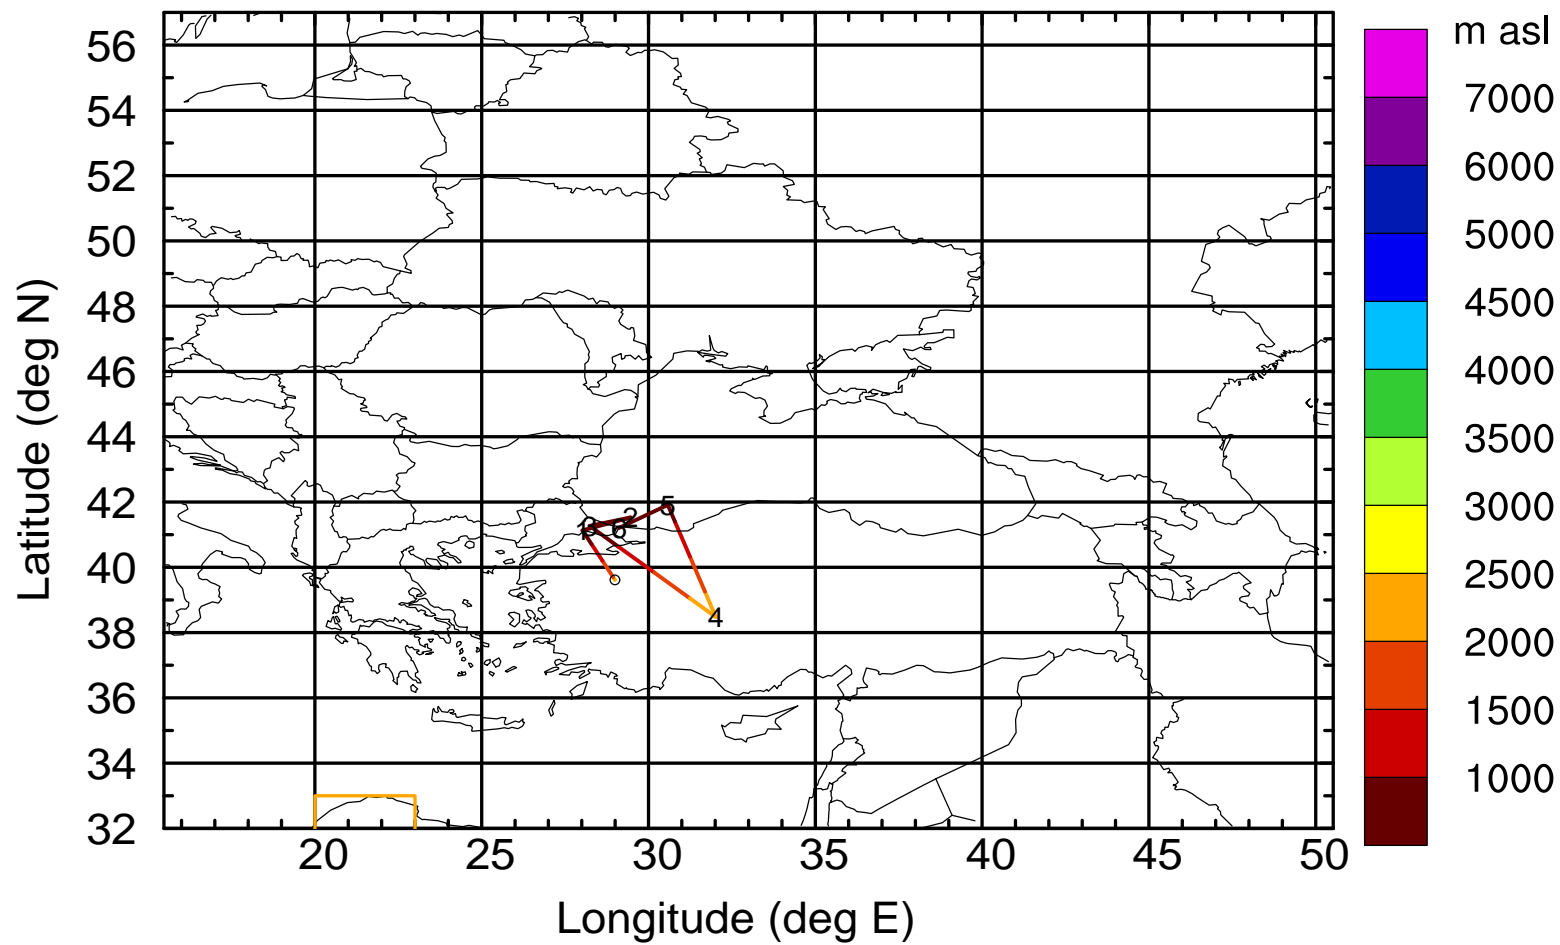

Paphos ground station 20170404

BWD 20170404/21 -84H = 01/09 UTC