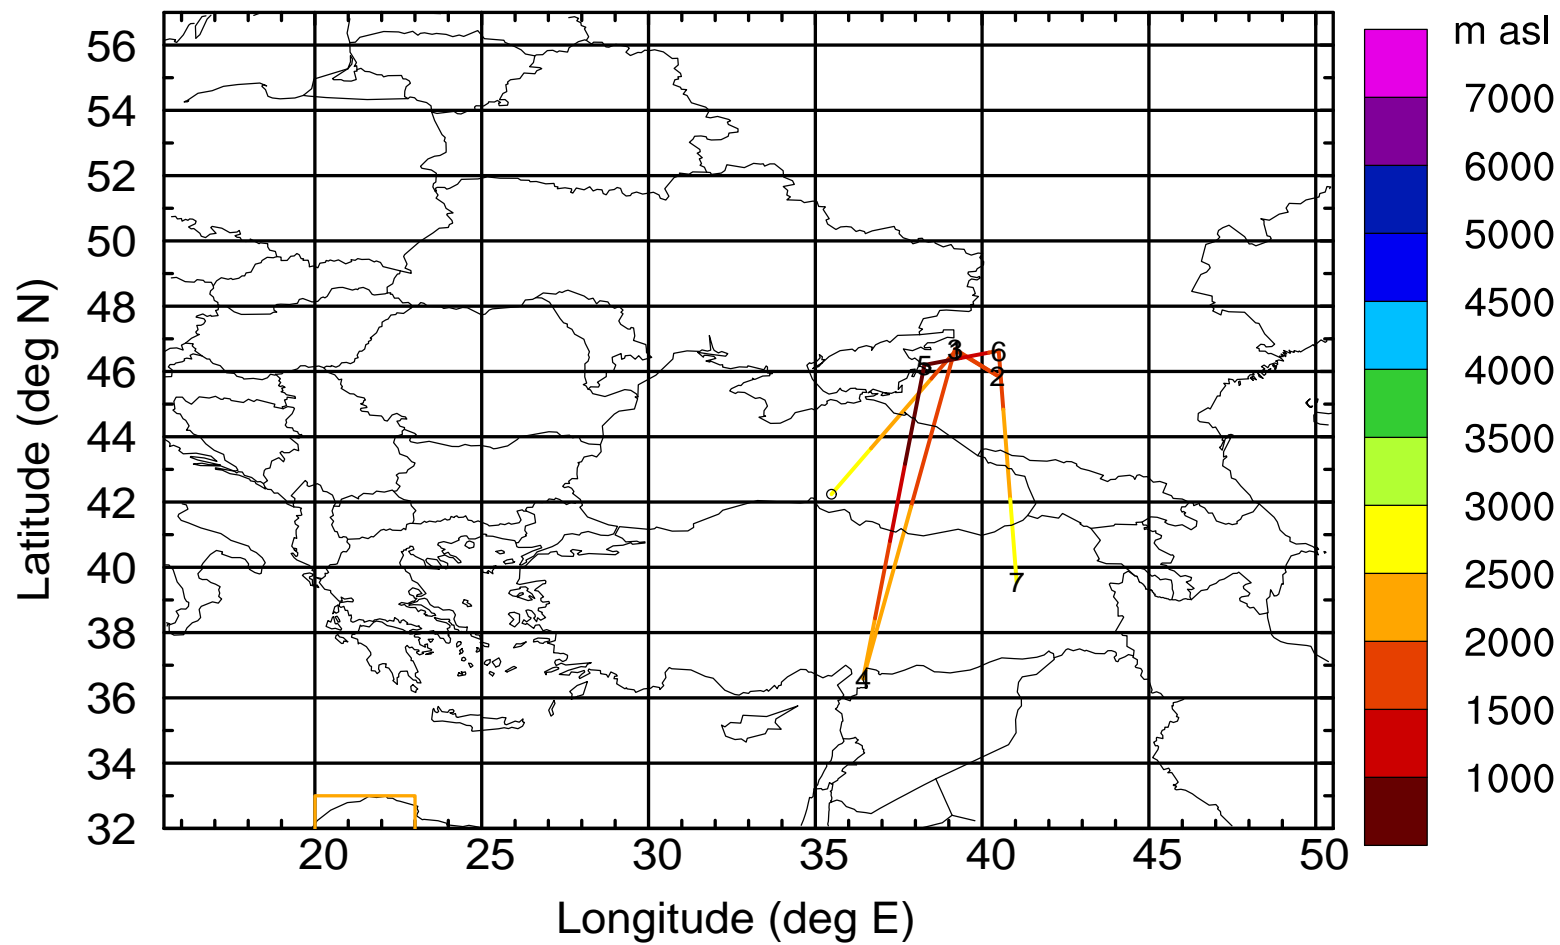

Paphos ground station 20170404

BWD 20170404/21-115H = 00/02 UTC