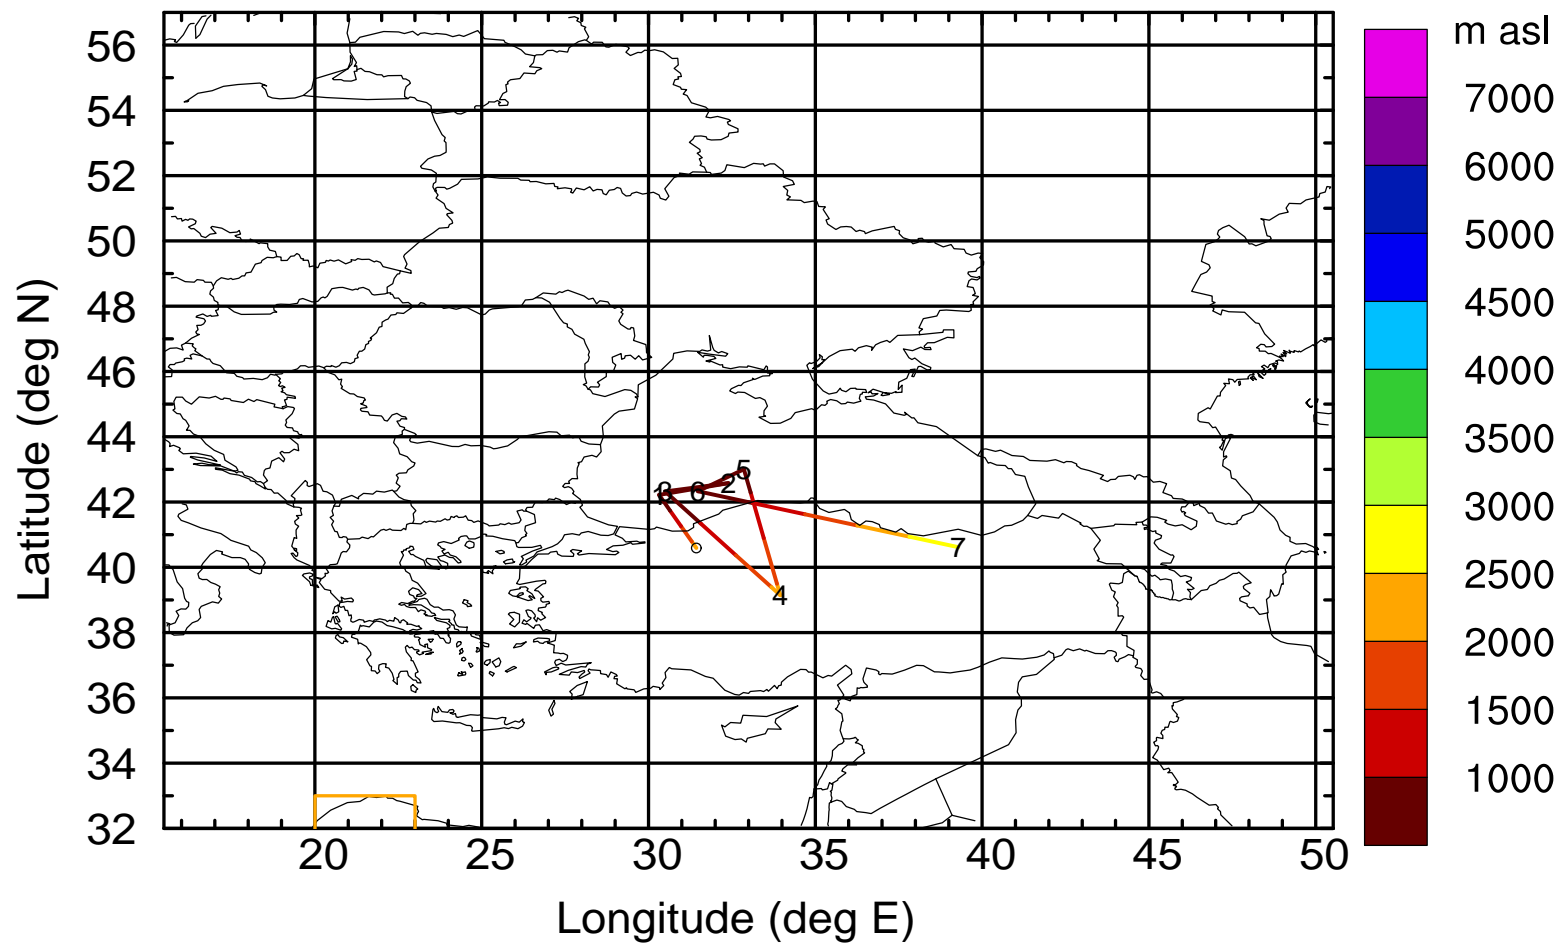

Paphos ground station 20170404

BWD 20170404/21 -92H = 01/01 UTC