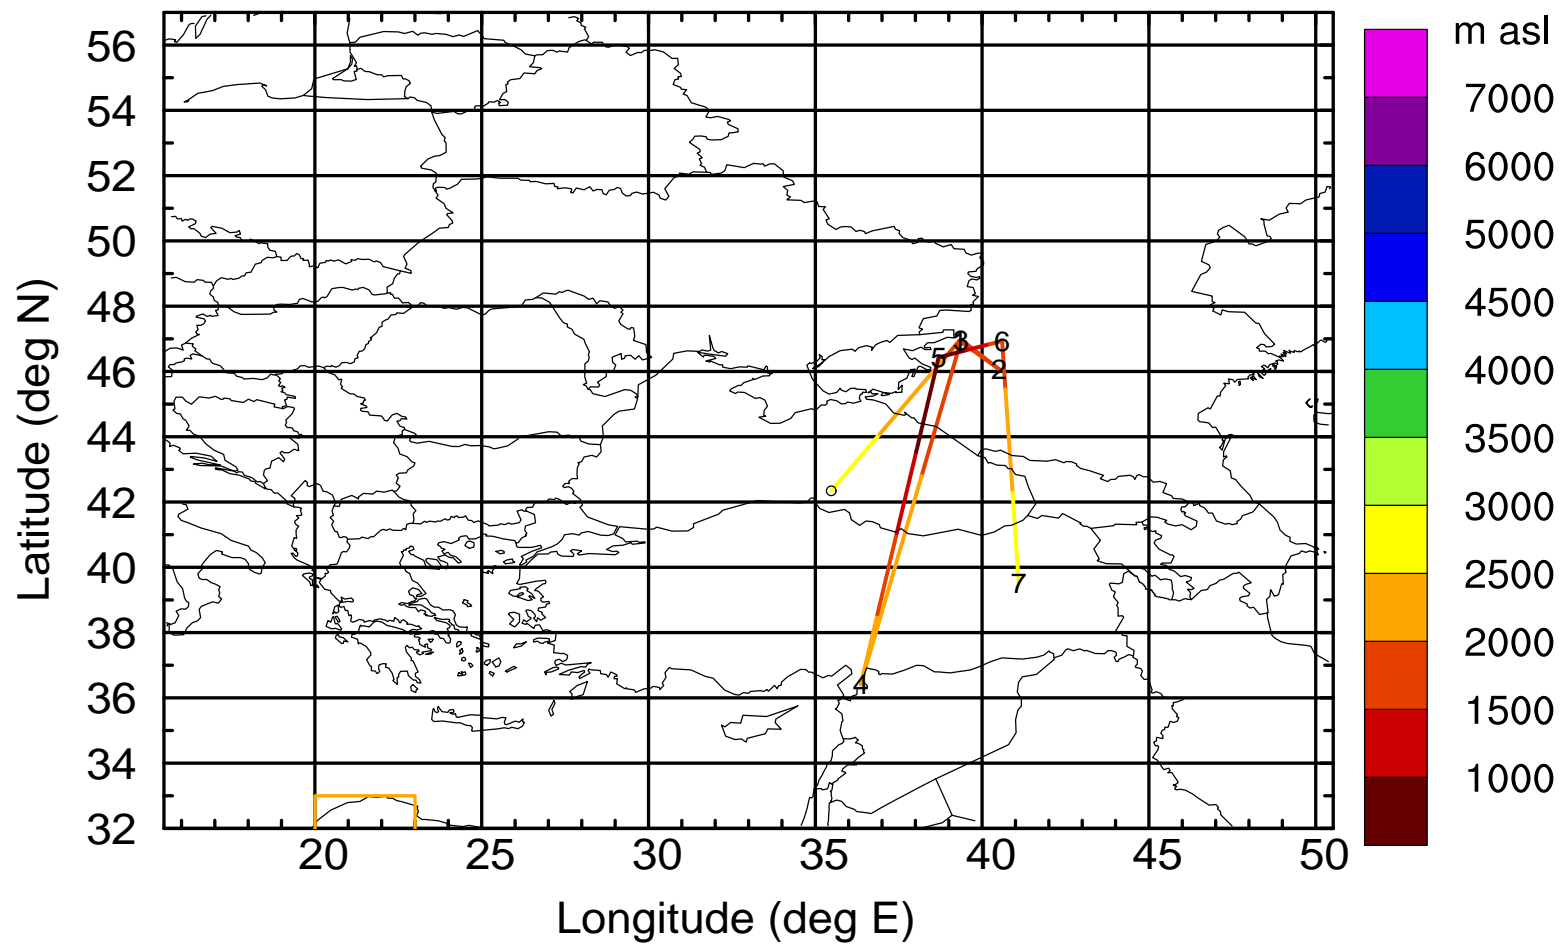

Paphos ground station 20170404

BWD 20170404/21-116H = 00/01 UTC