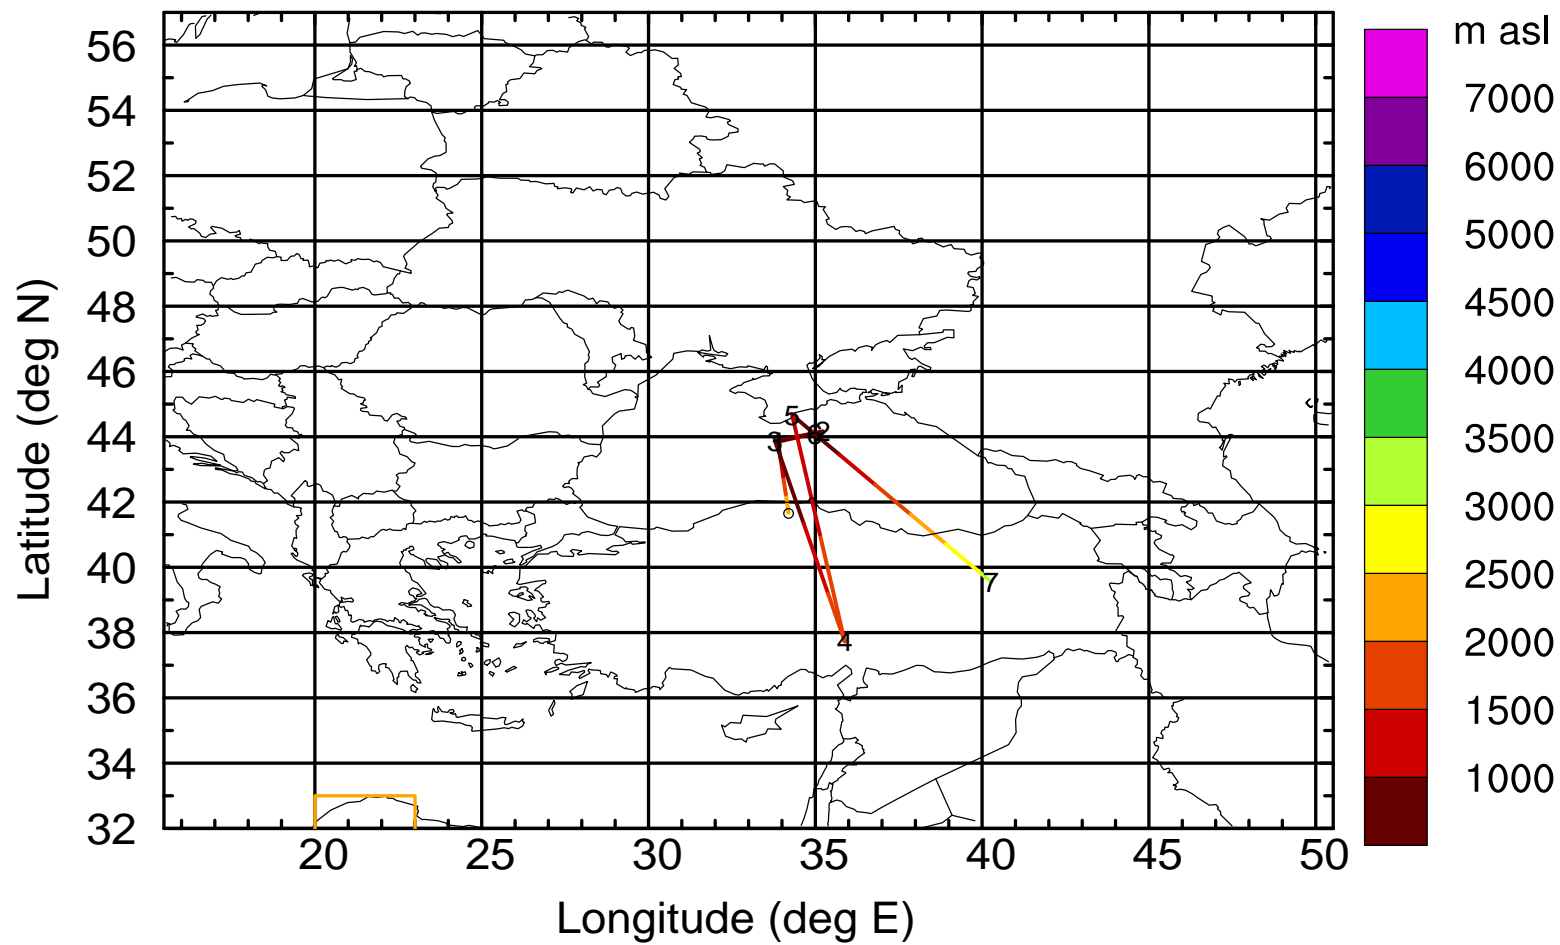

Paphos ground station 20170404

BWD 20170404/21-102H = 00/15 UTC