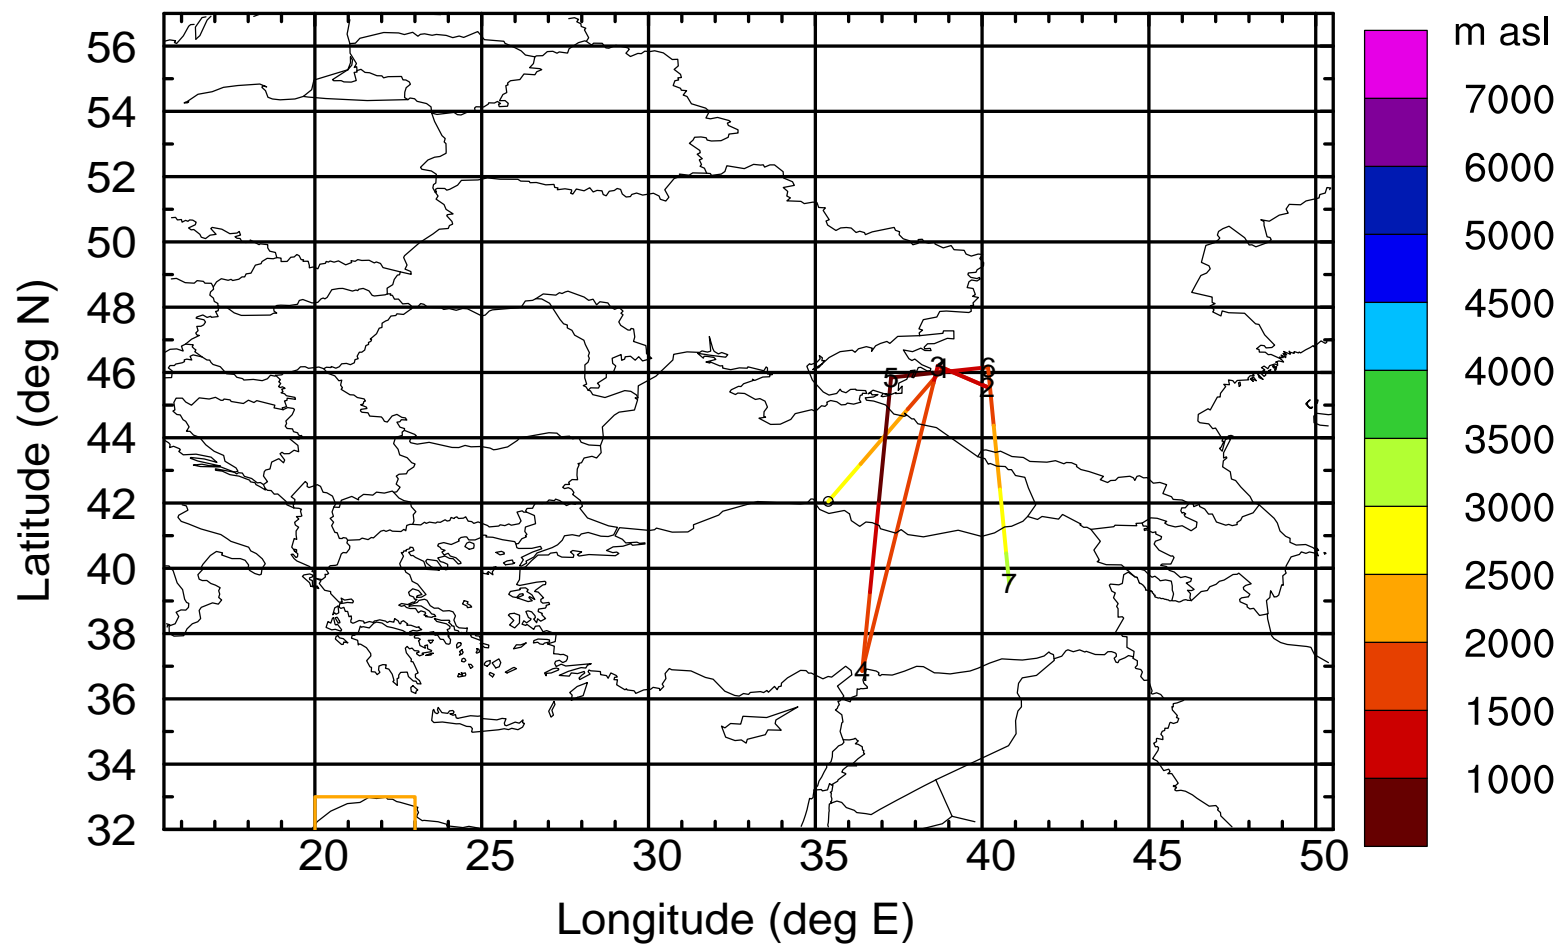

Paphos ground station 20170404

BWD 20170404/21-113H = 00/04 UTC