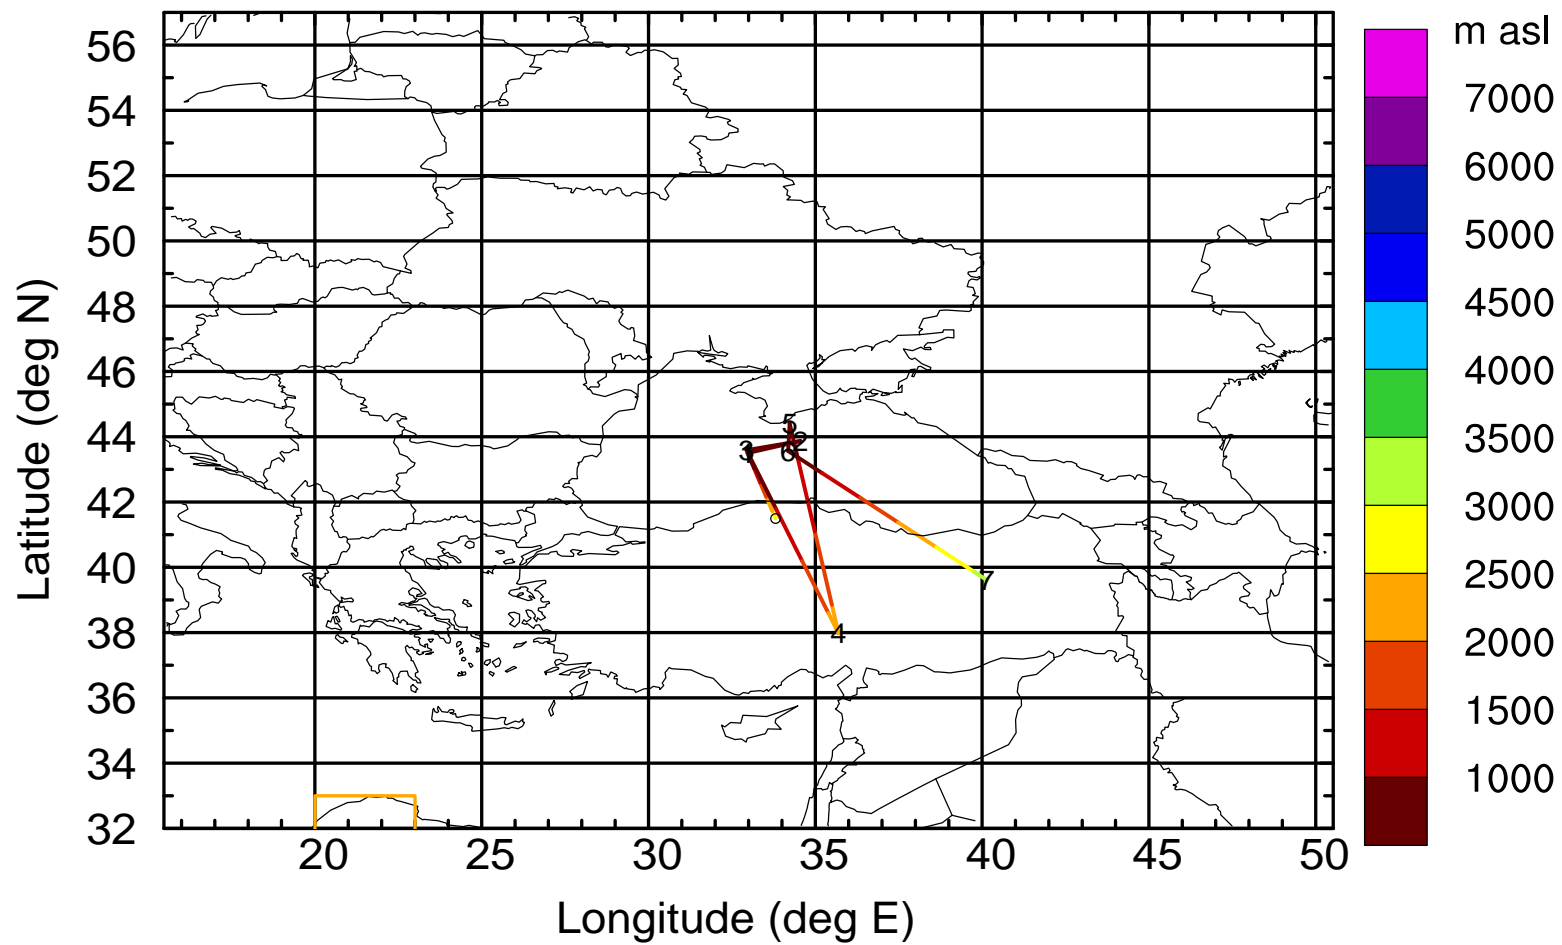

Paphos ground station 20170404

BWD 20170404/21 -98H = 00/19 UTC

Paphos ground station 20170404

BWD 20170404/21 -99H = 00/18 UTC

Paphos ground station 20170404

BWD 20170404/21-100H = 00/17 UTC

Paphos ground station 20170404