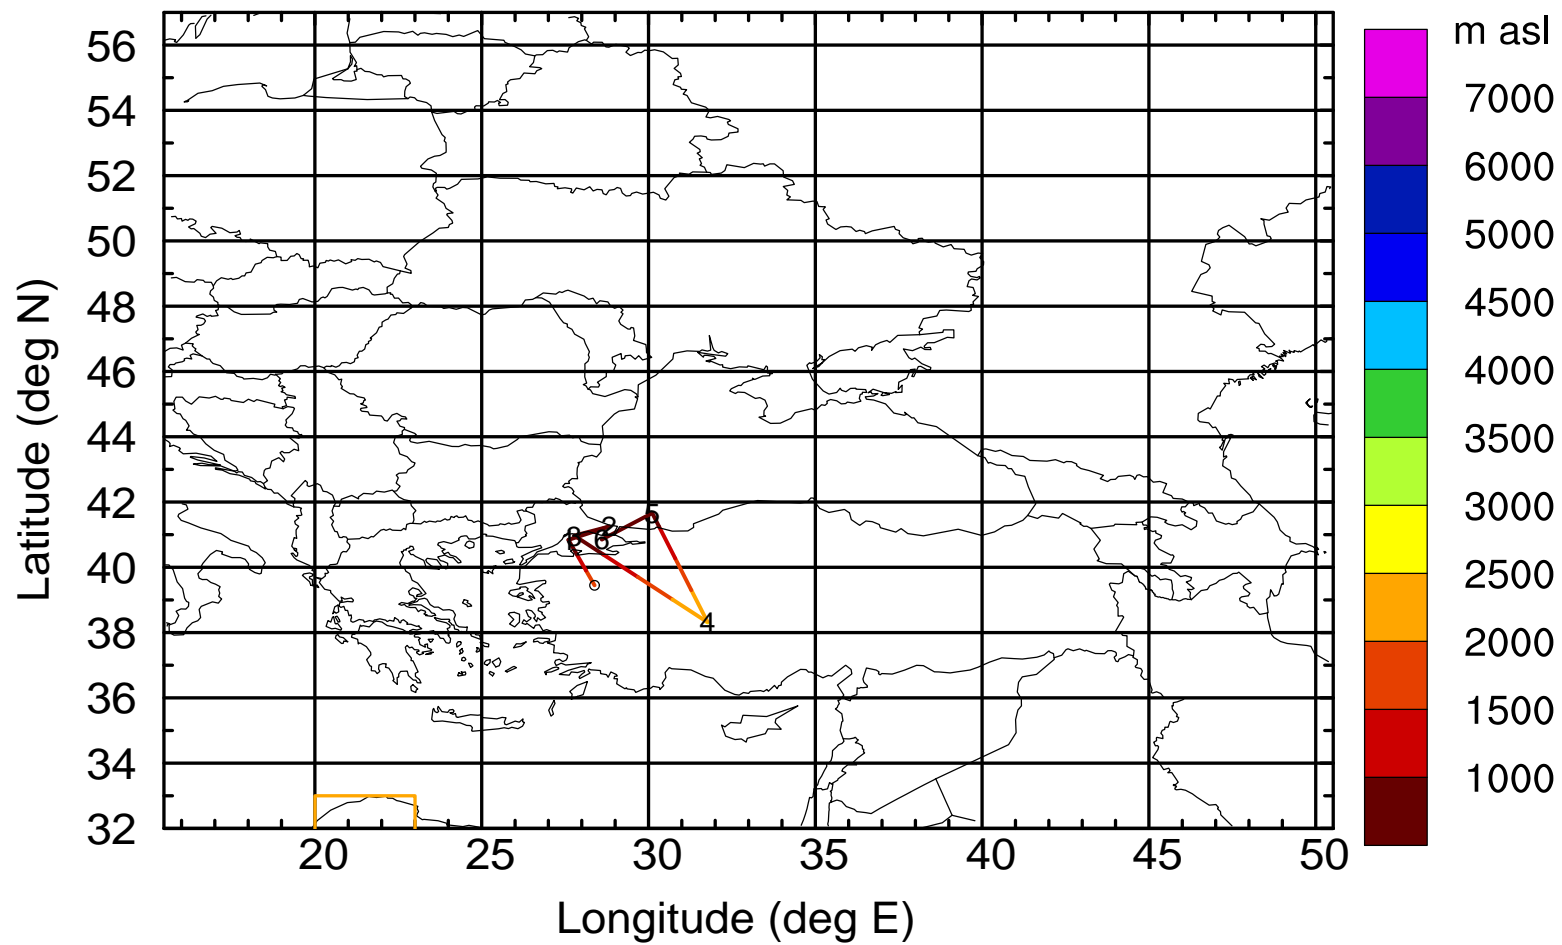

BWD 20170404/21 -80H = 01/13 UTC

Paphos ground station 20170404

BWD 20170404/21 -81H = 01/12 UTC

Paphos ground station 20170404

BWD 20170404/21 -82H = 01/11 UTC

Paphos ground station 20170404

BWD 20170404/21 -83H = 01/10 UTC