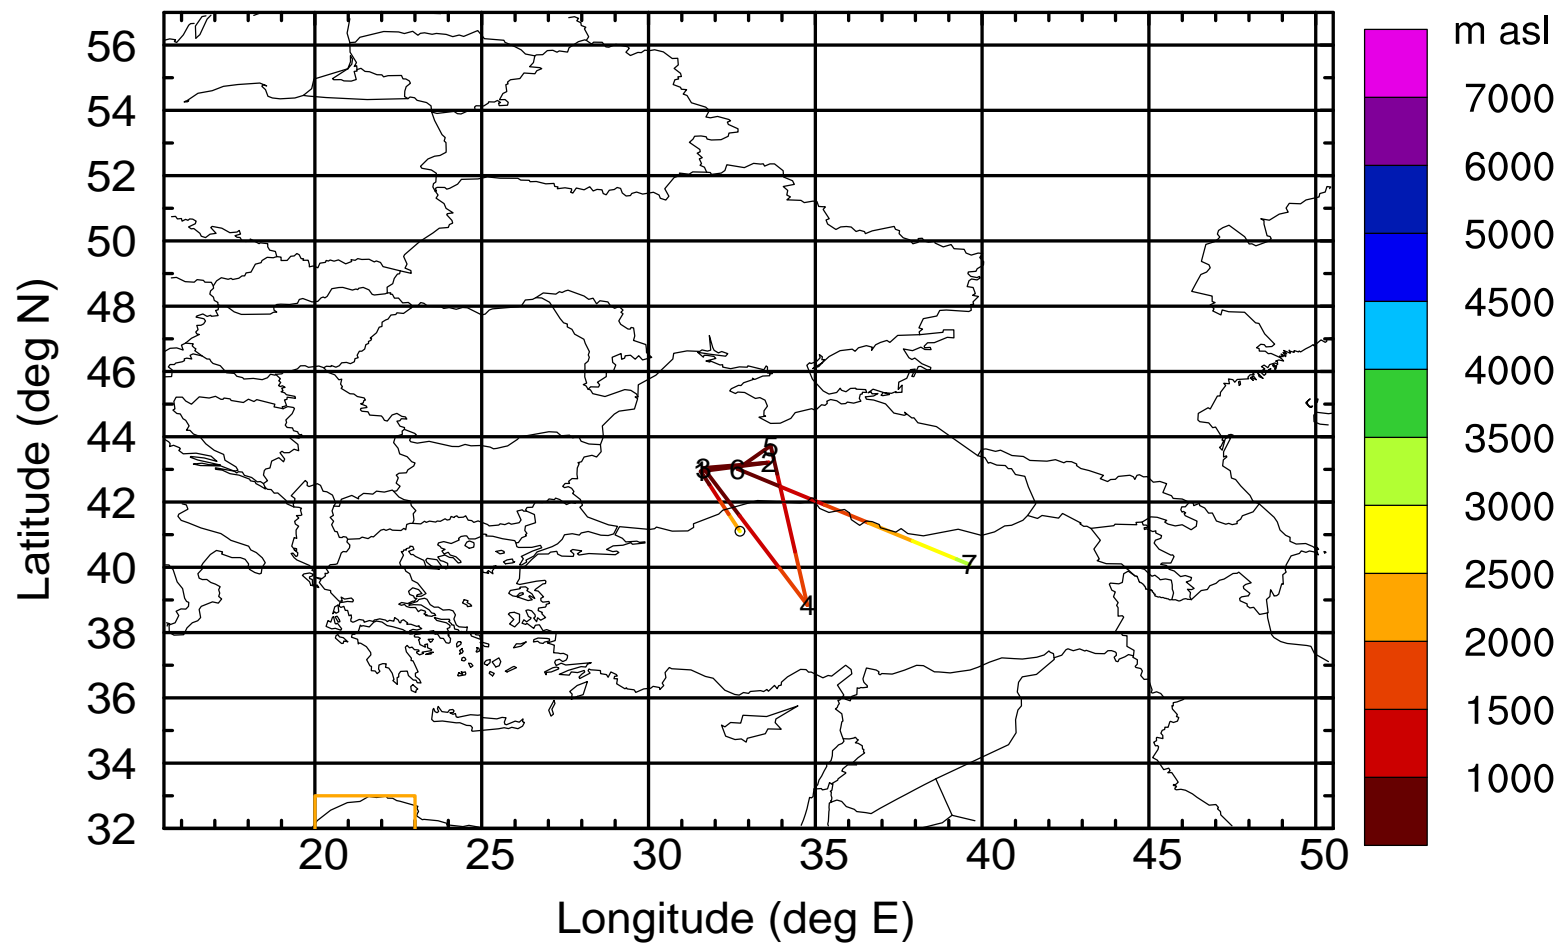

BWD 20170404/21 -94H = 00/23 UTC

Paphos ground station 20170404

BWD 20170404/21 -95H = 00/22 UTC

Paphos ground station 20170404

BWD 20170404/21 -96H = 00/21 UTC

Paphos ground station 20170404

BWD 20170404/21 -97H = 00/20 UTC