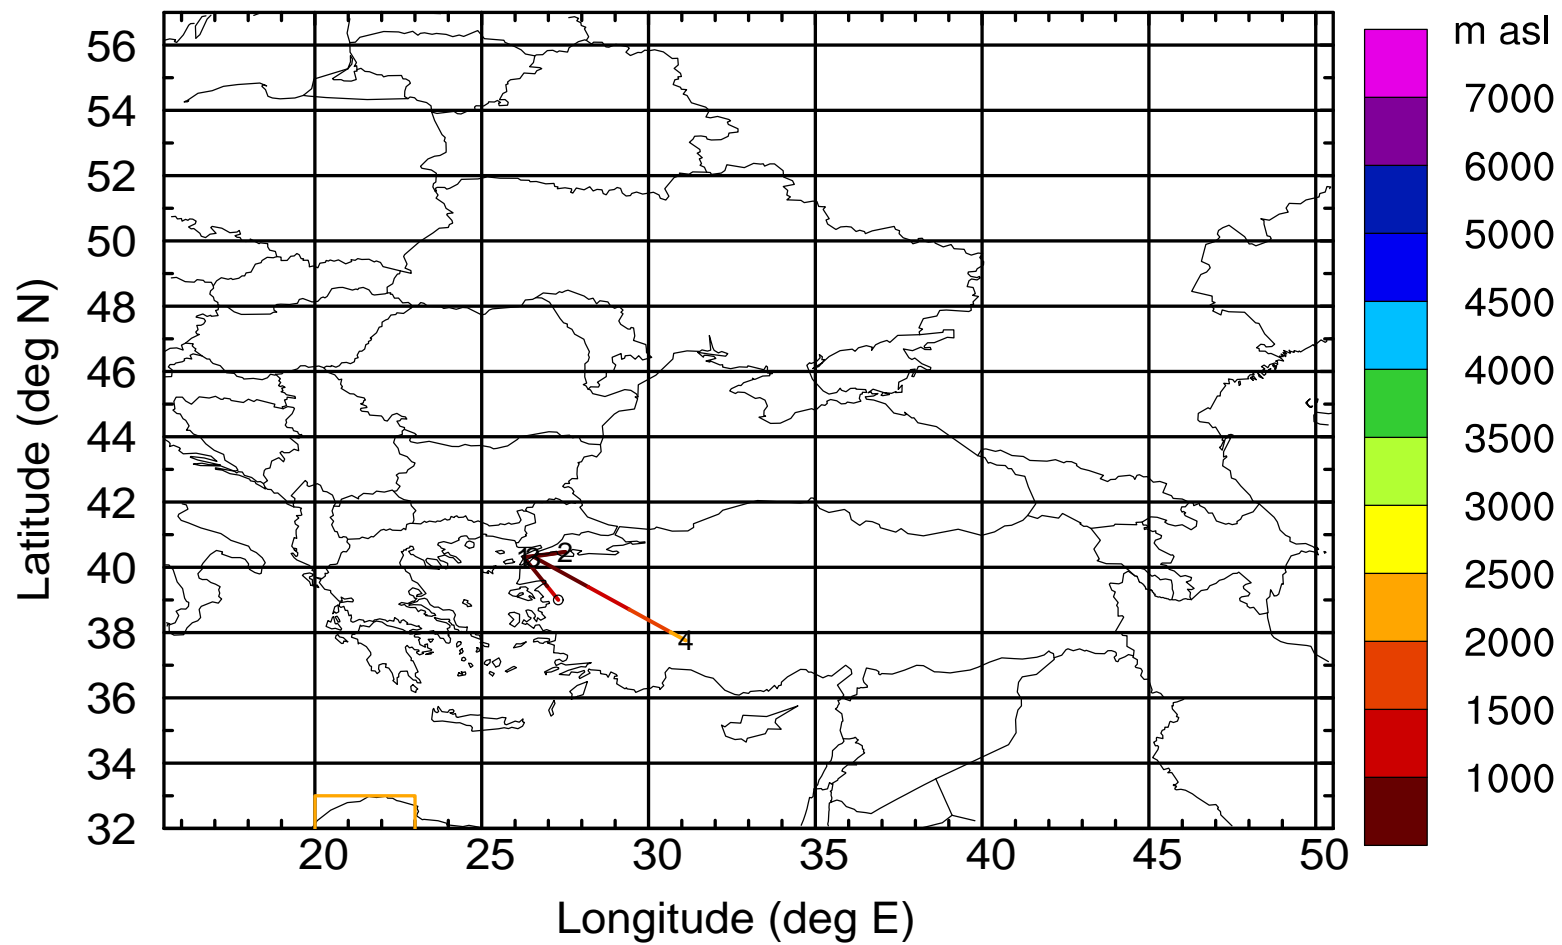

Paphos ground station 20170404

BWD 20170404/21 -78H = 01/15 UTC