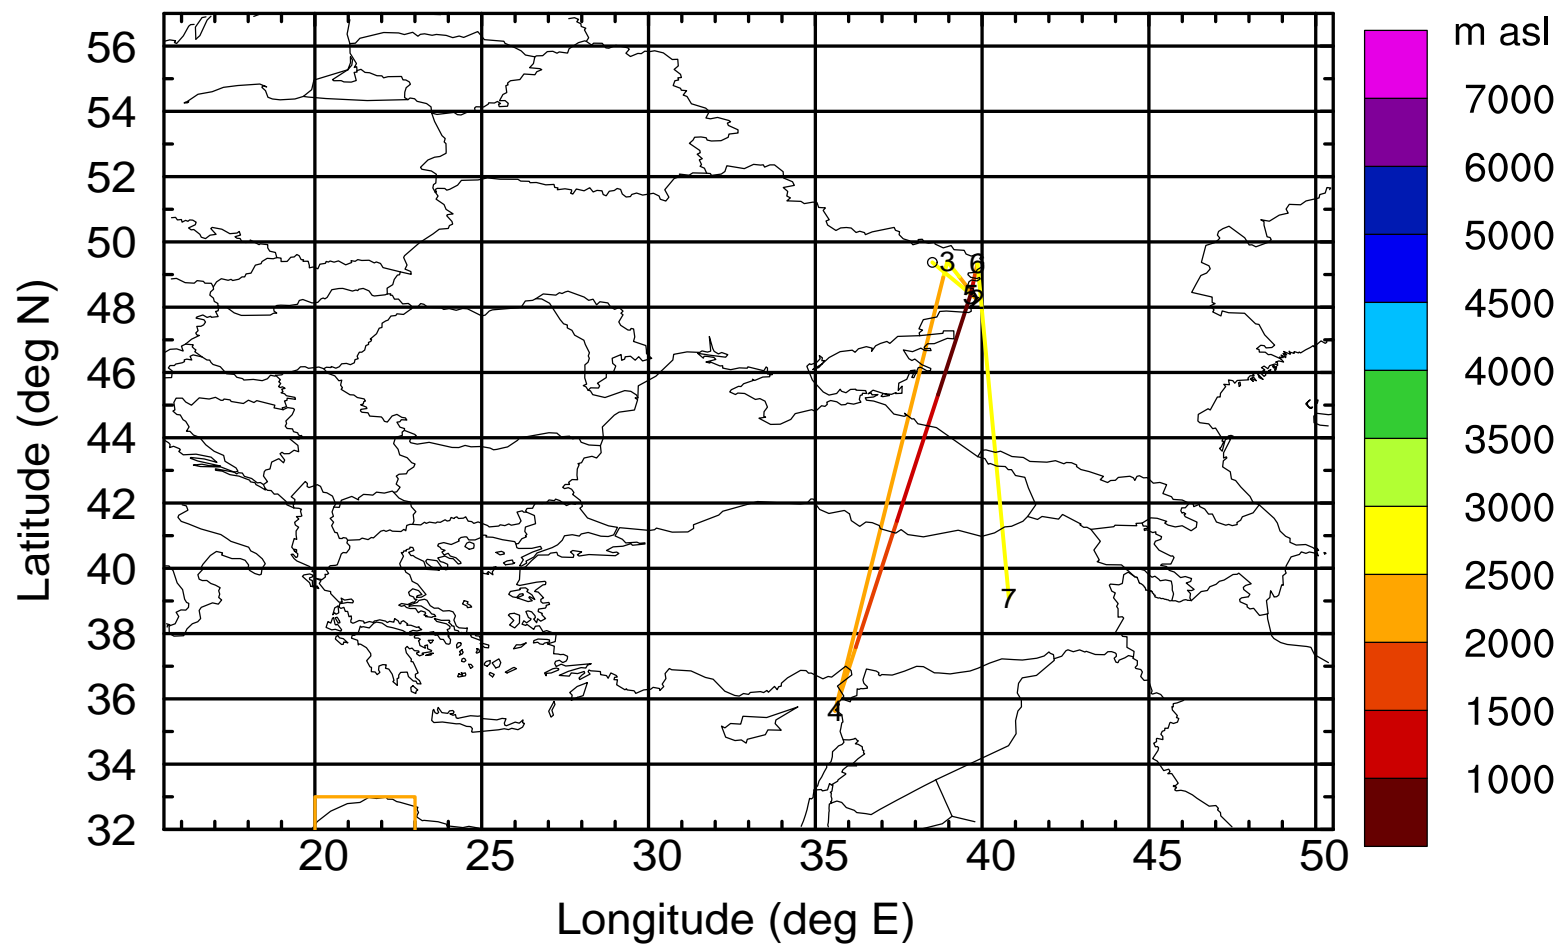

Paphos ground station 20170404

BWD 20170404/21-122H = **/19 UTC