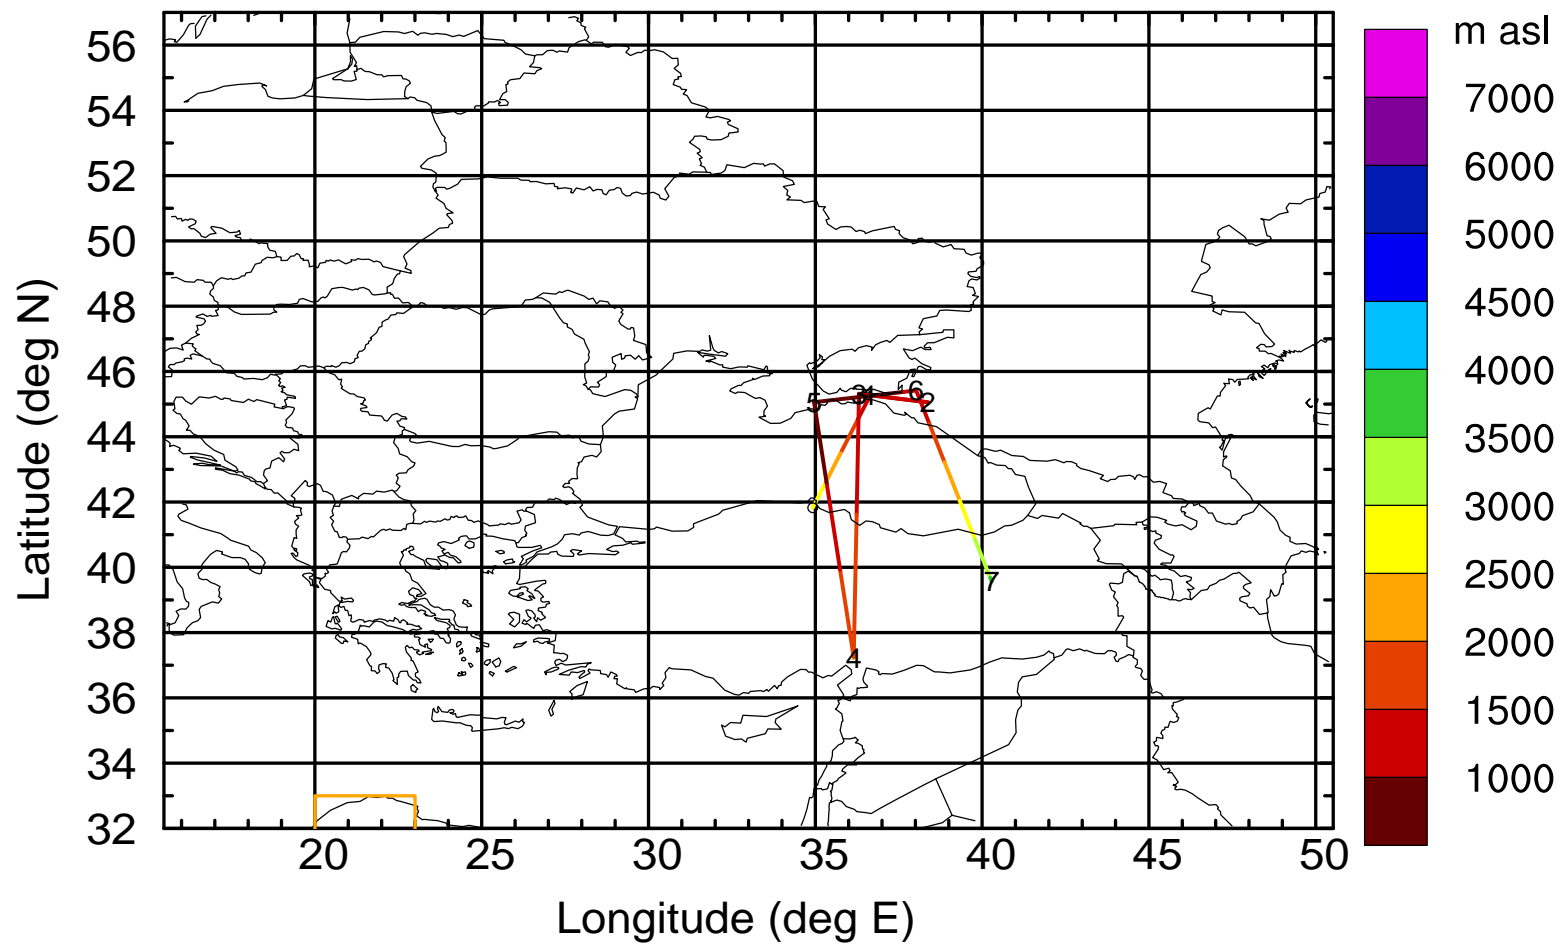

Paphos ground station 20170404

BWD 20170404/21-108H = 00/09 UTC