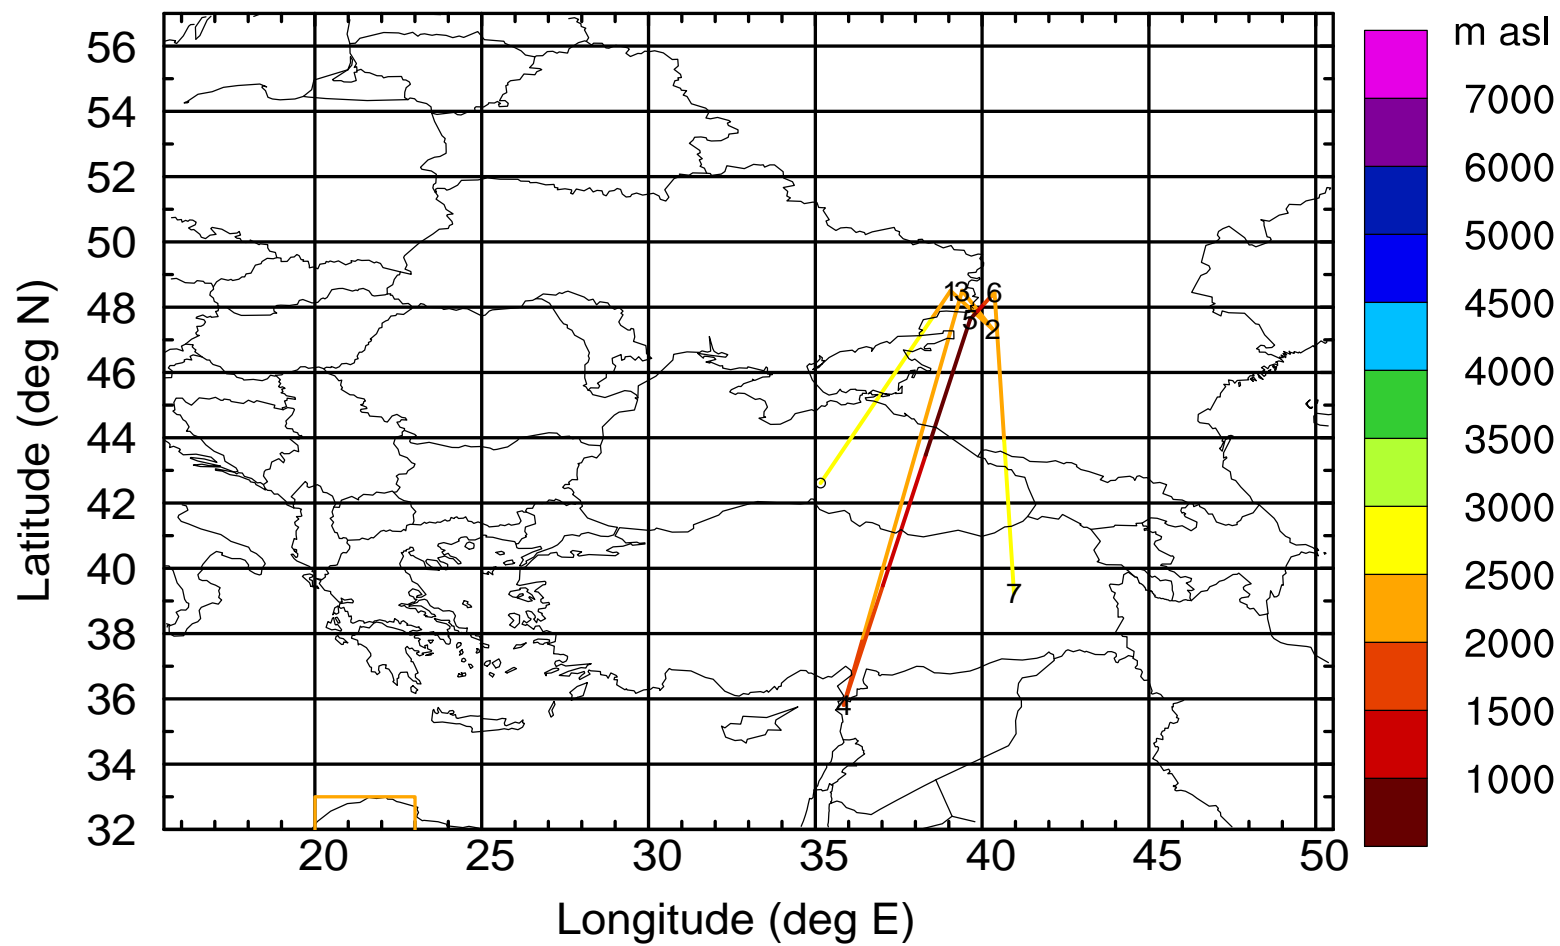

Paphos ground station 20170404

BWD 20170404/21-119H = \*\*/22 UTC

Paphos ground station 20170404

BWD 20170404/21-120H = \*\*/21 UTC

Paphos ground station 20170404

BWD 20170404/21-121H = \*\*/20 UTC

Paphos ground station 20170404