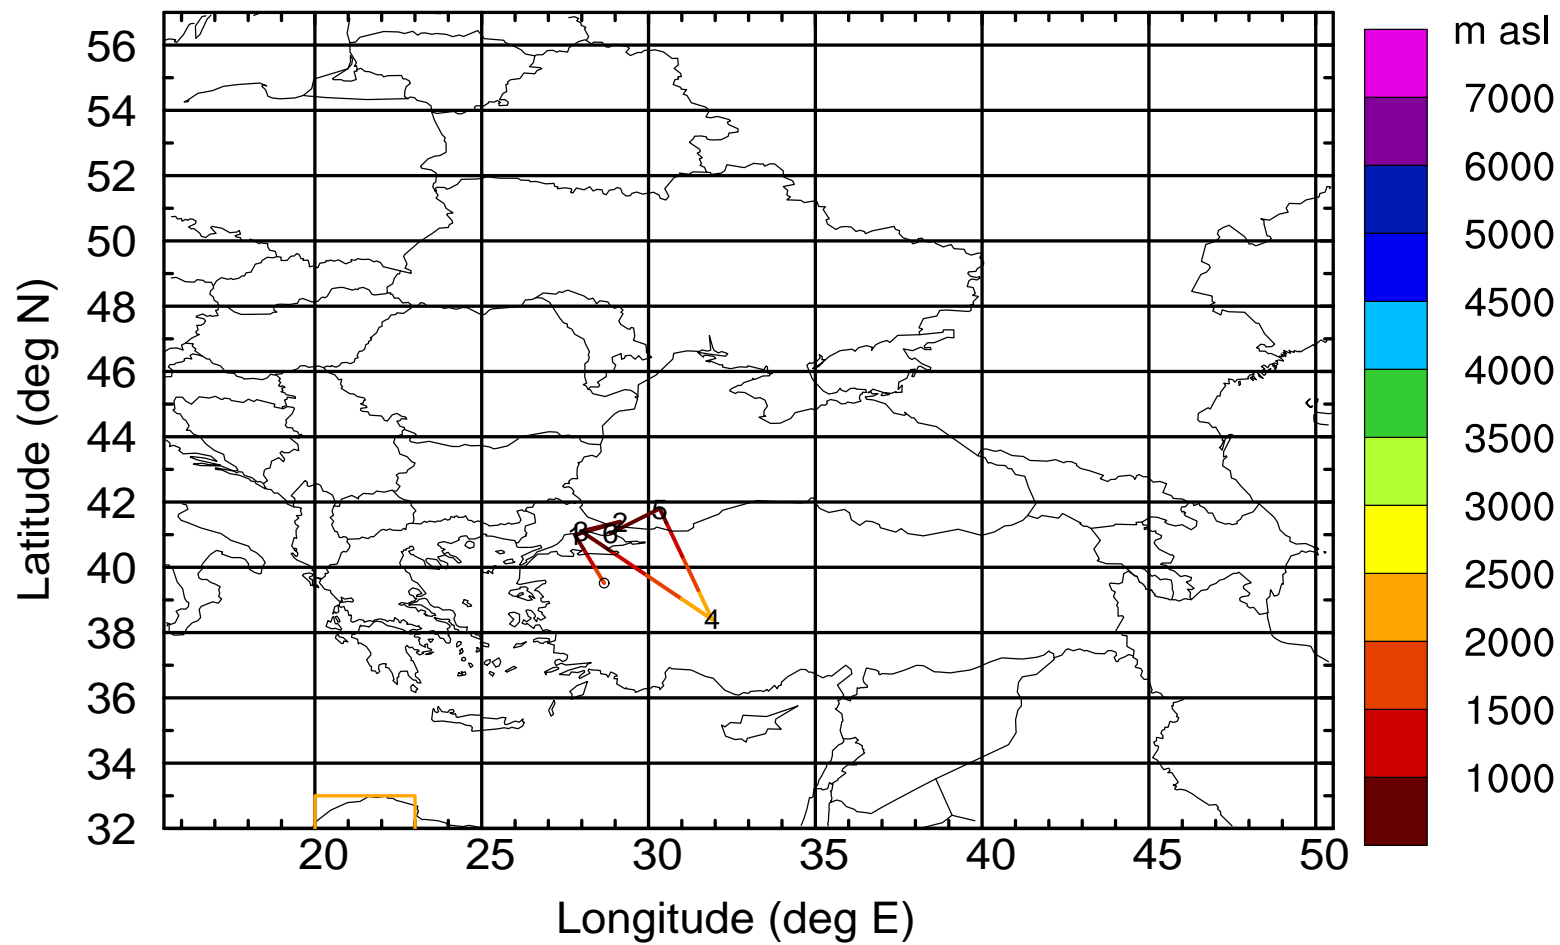

BWD 20170404/21 -80H = 01/13 UTC

Paphos ground station 20170404

BWD 20170404/21 -81H = 01/12 UTC

Paphos ground station 20170404

BWD 20170404/21 -82H = 01/11 UTC

Paphos ground station 20170404

BWD 20170404/21 -83H = 01/10 UTC