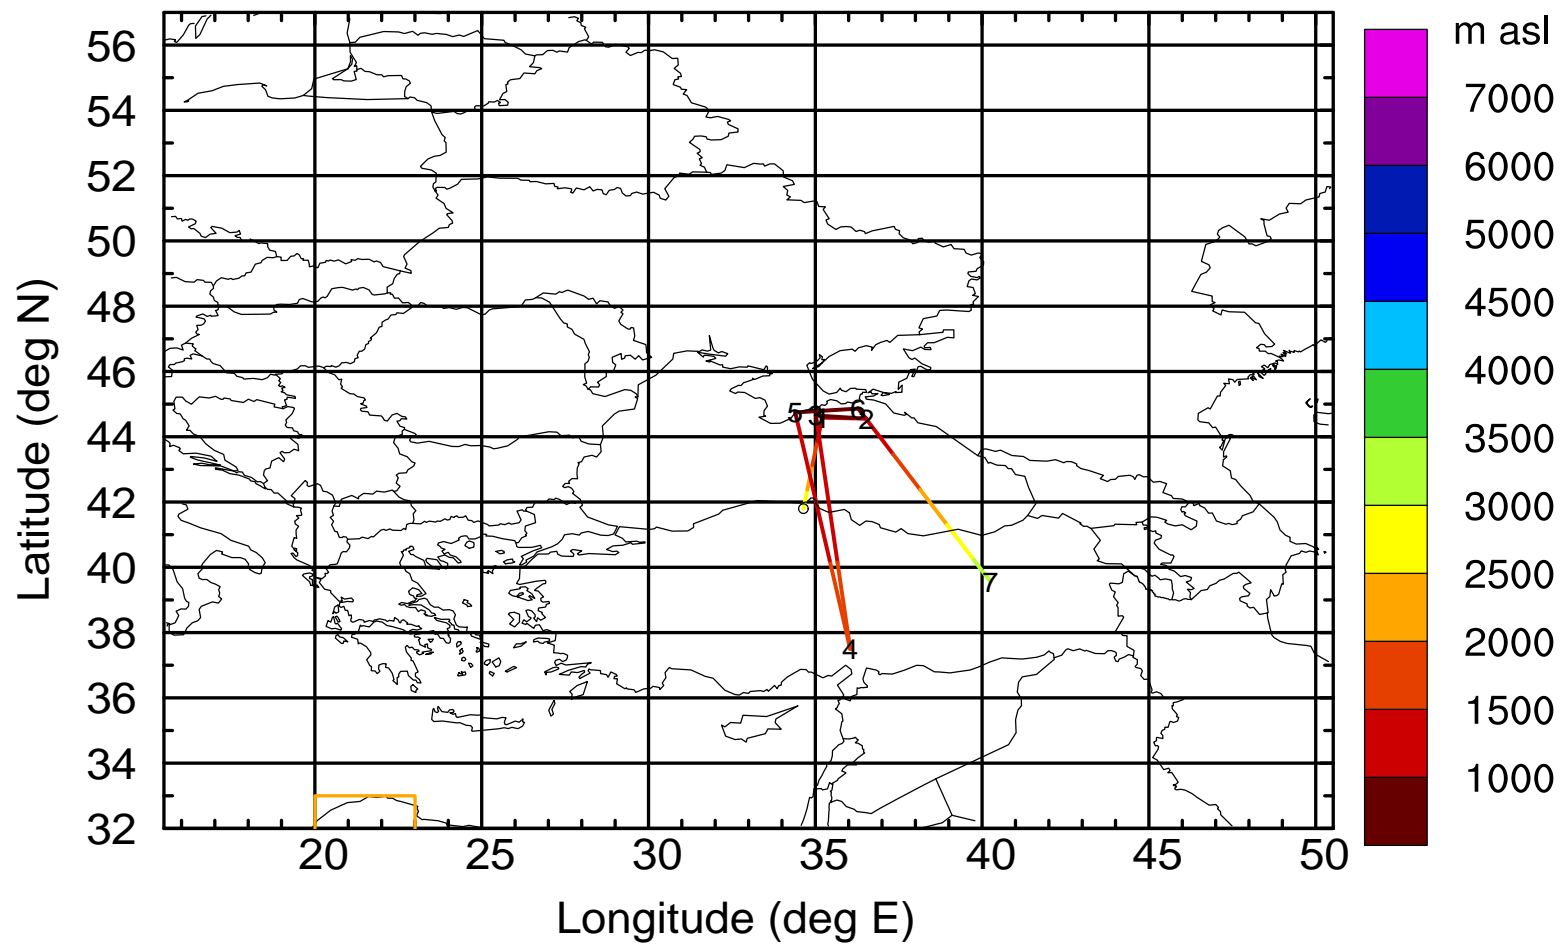

Paphos ground station 20170404

BWD 20170404/21-105H = 00/12 UTC