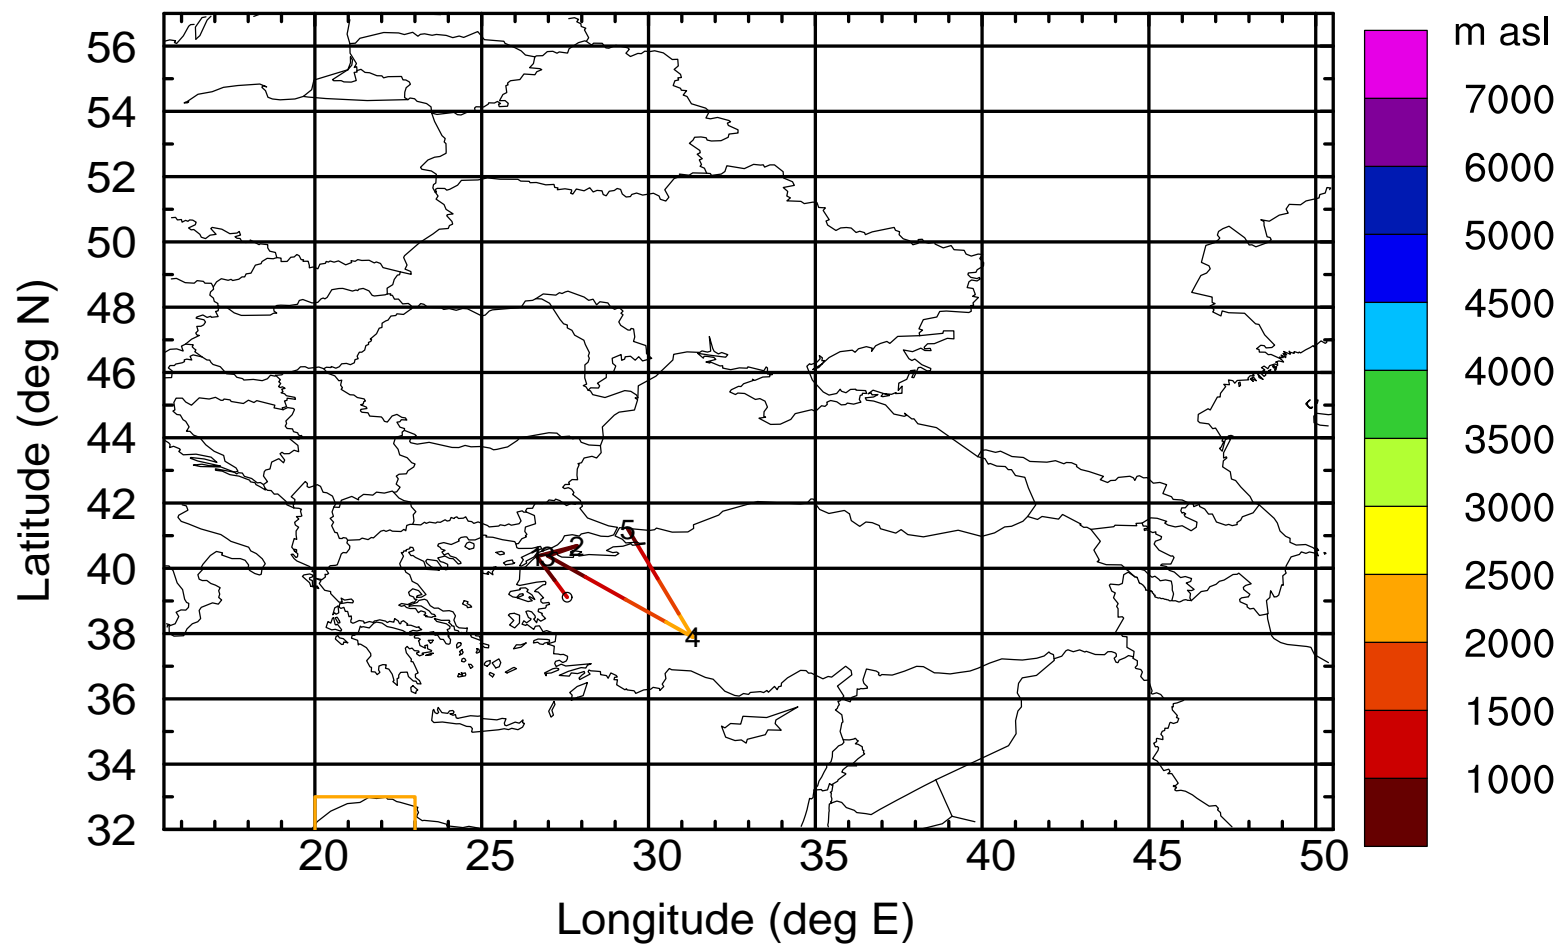

Paphos ground station 20170404

BWD 20170404/21 -77H = 01/16 UTC

Paphos ground station 20170404

BWD 20170404/21 -78H = 01/15 UTC

Paphos ground station 20170404

BWD 20170404/21 -79H = 01/14 UTC

Paphos ground station 20170404