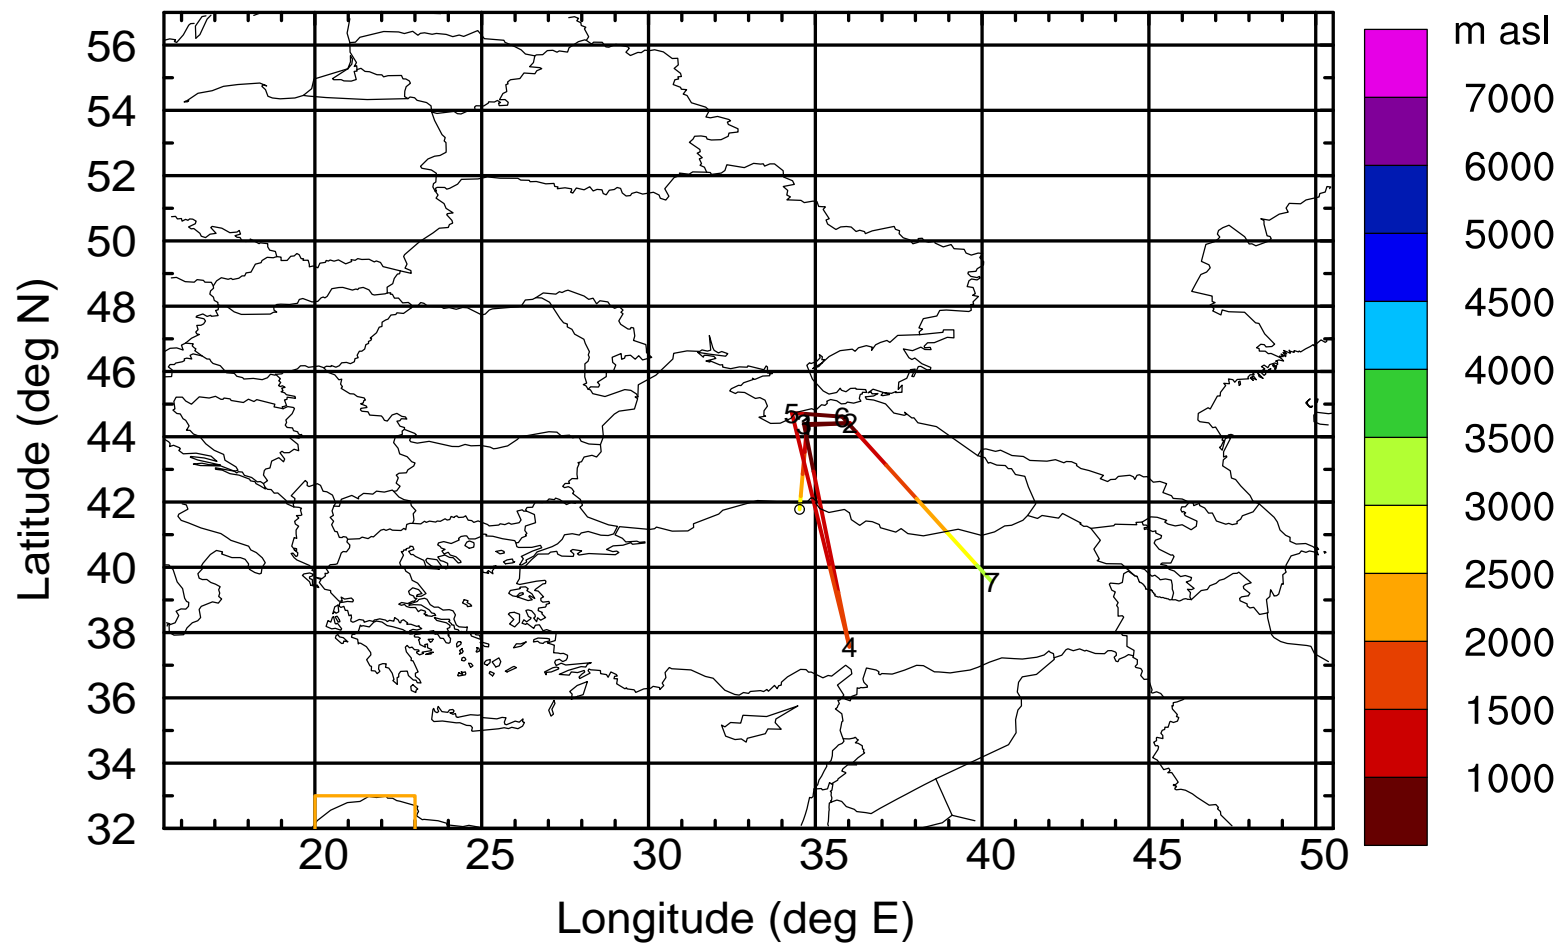

BWD 20170404/21-101H = 00/16 UTC

Paphos ground station 20170404

BWD 20170404/21-102H = 00/15 UTC

Paphos ground station 20170404

BWD 20170404/21-103H = 00/14 UTC

Paphos ground station 20170404

BWD 20170404/21-104H = 00/13 UTC