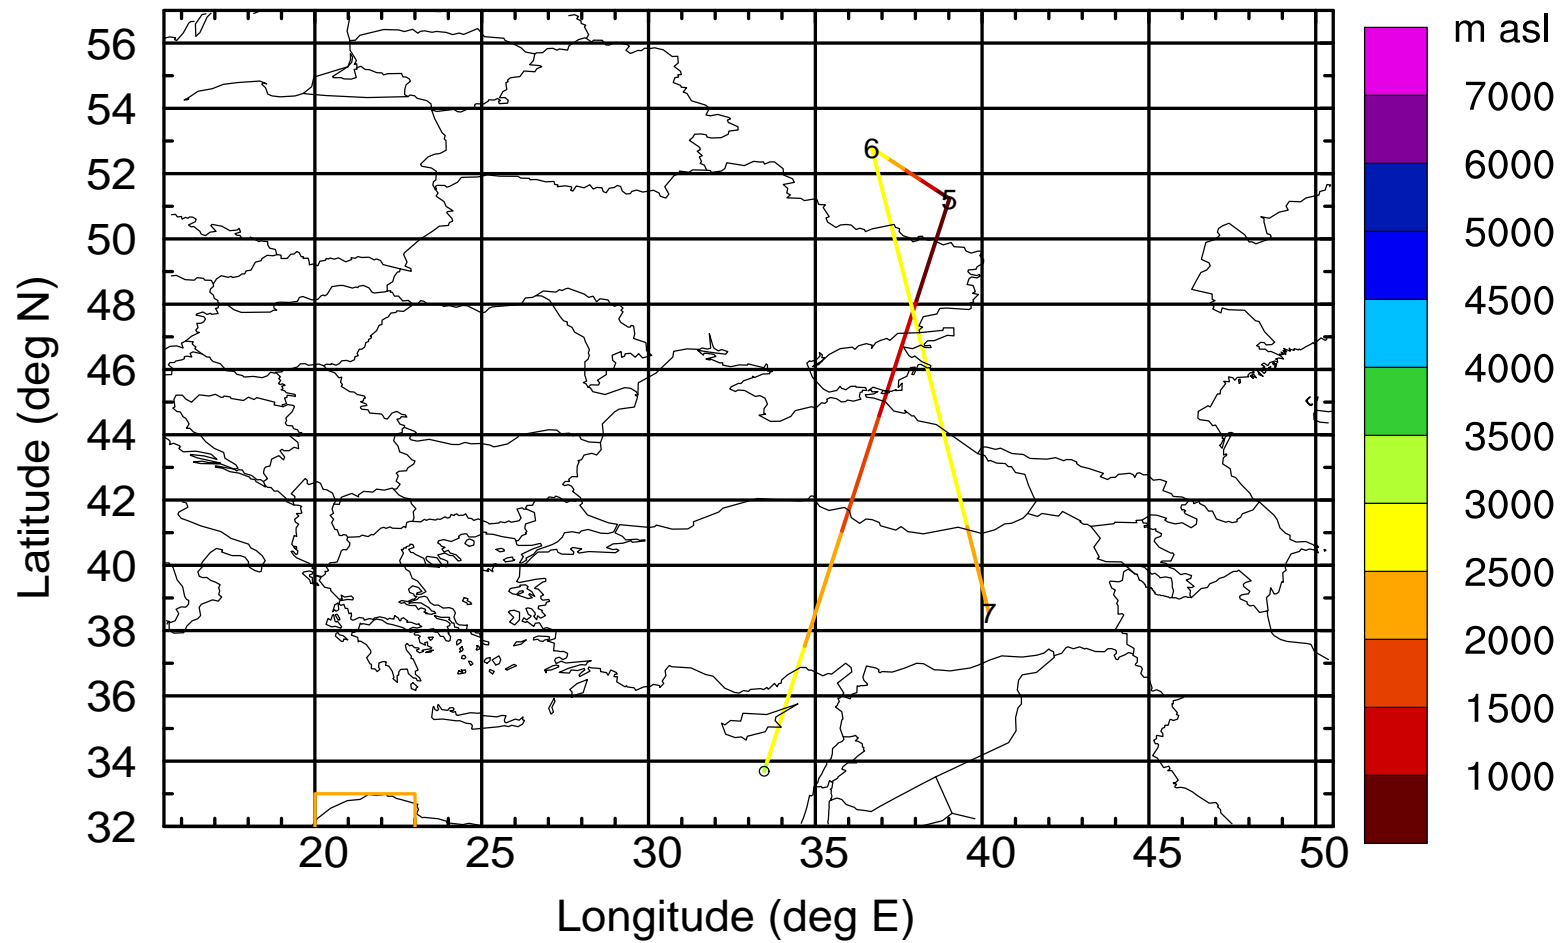

Paphos ground station 20170404

BWD 20170404/21-130H = **/11 UTC