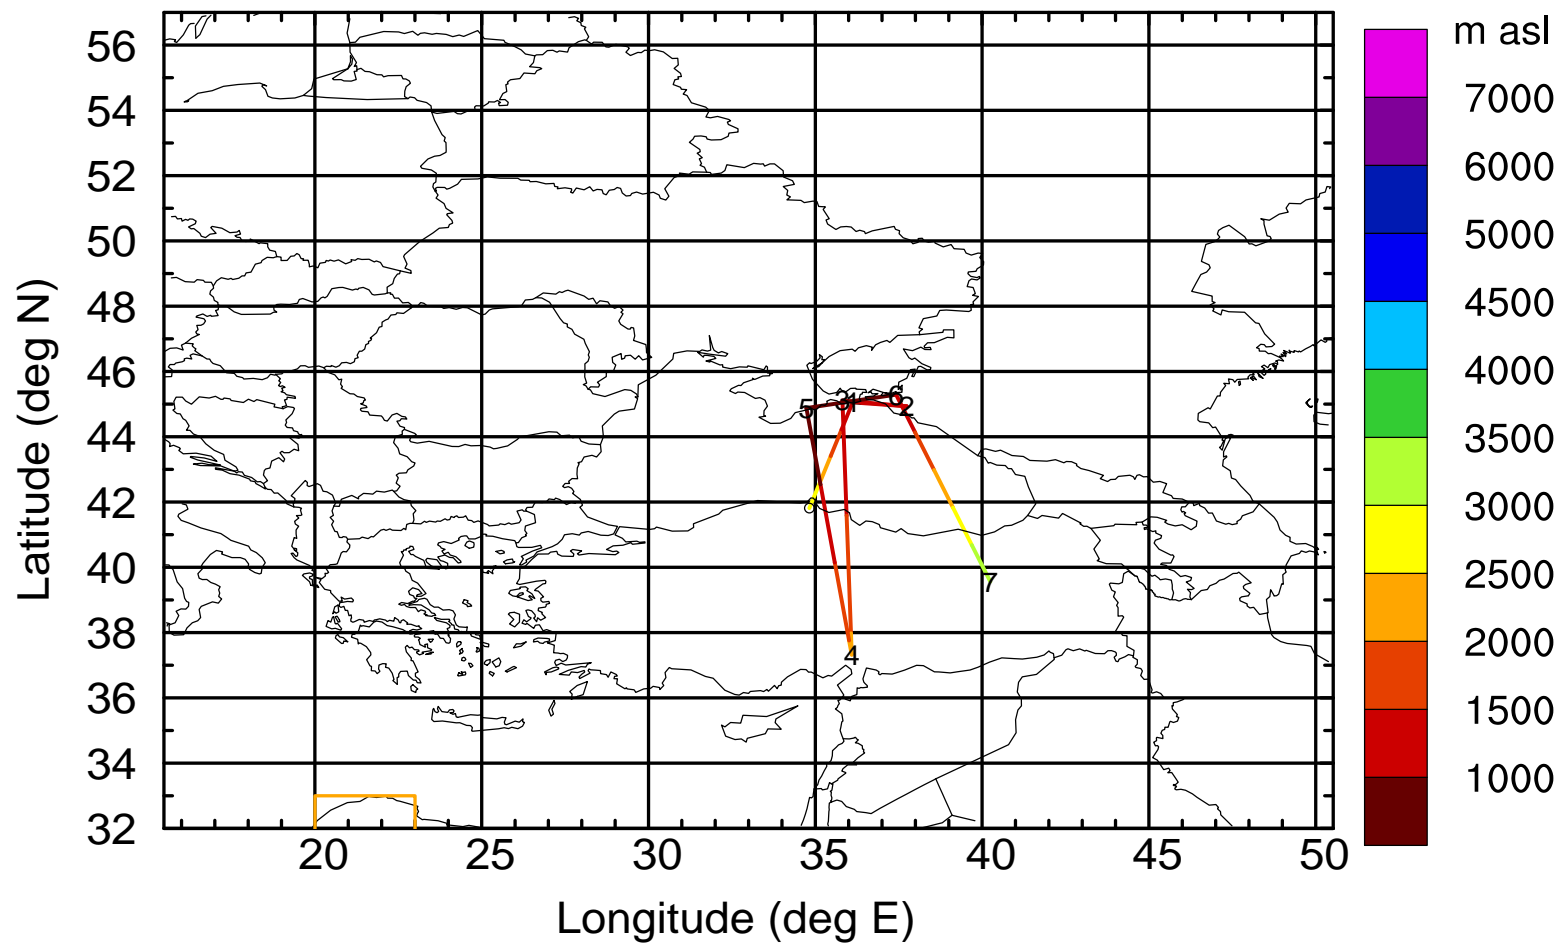

Paphos ground station 20170404

BWD 20170404/21-105H = 00/12 UTC

Paphos ground station 20170404

BWD 20170404/21-106H = 00/11 UTC

Paphos ground station 20170404

BWD 20170404/21-107H = 00/10 UTC

Paphos ground station 20170404