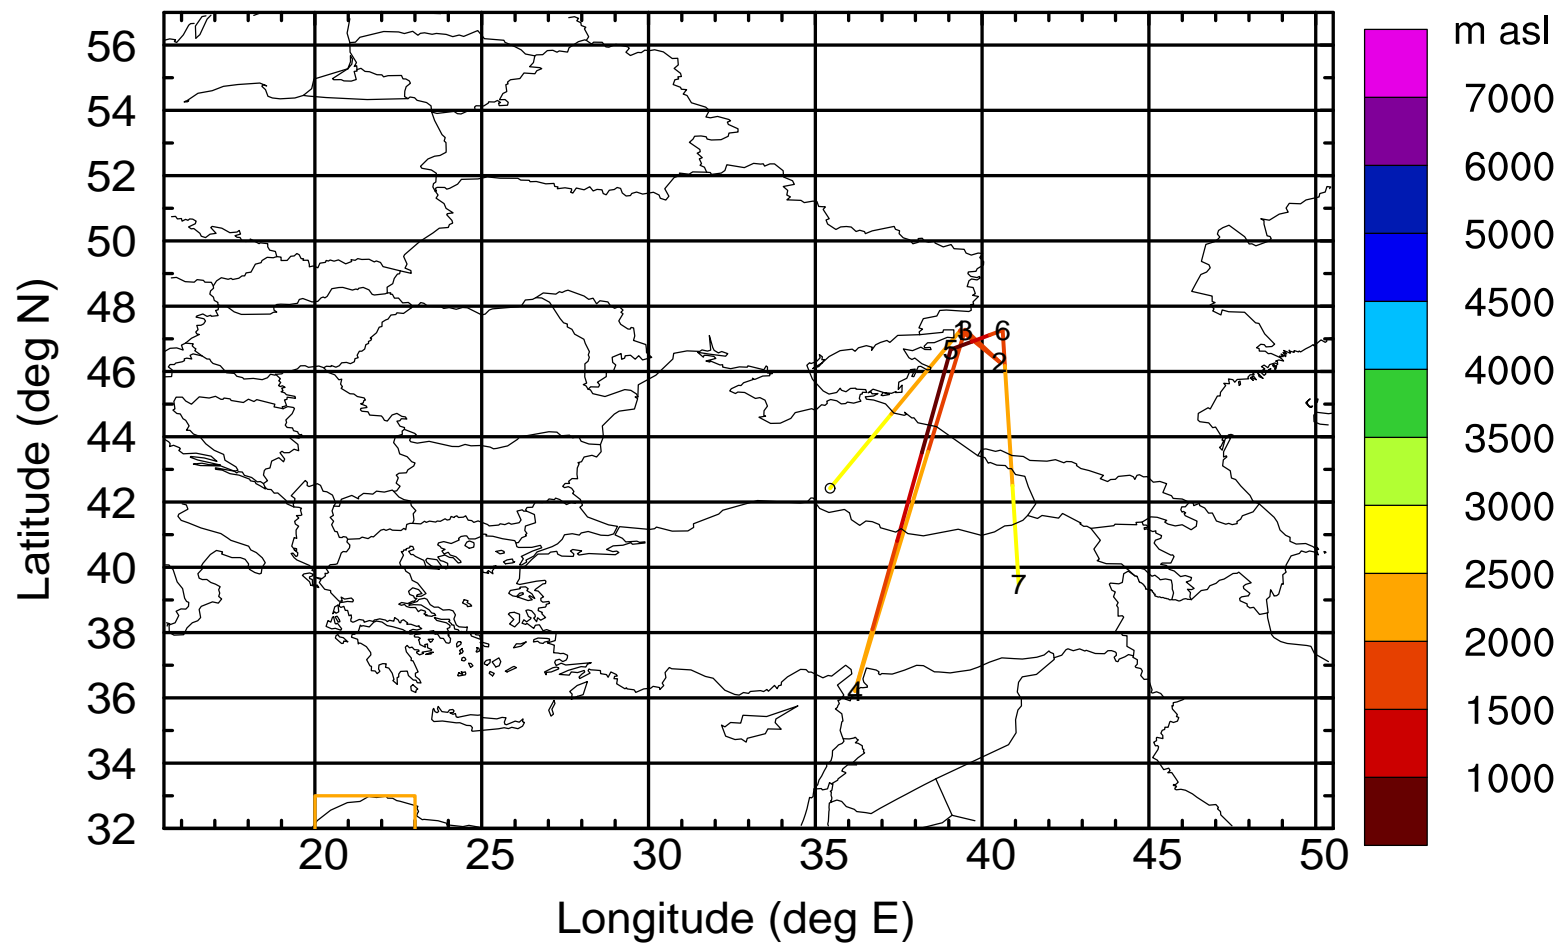

BWD 20170404/21-115H = 00/02 UTC

Paphos ground station 20170404

BWD 20170404/21-116H = 00/01 UTC

Paphos ground station 20170404

BWD 20170404/21-117H = 00/00 UTC

Paphos ground station 20170404

BWD 20170404/21-118H = \*\*/23 UTC