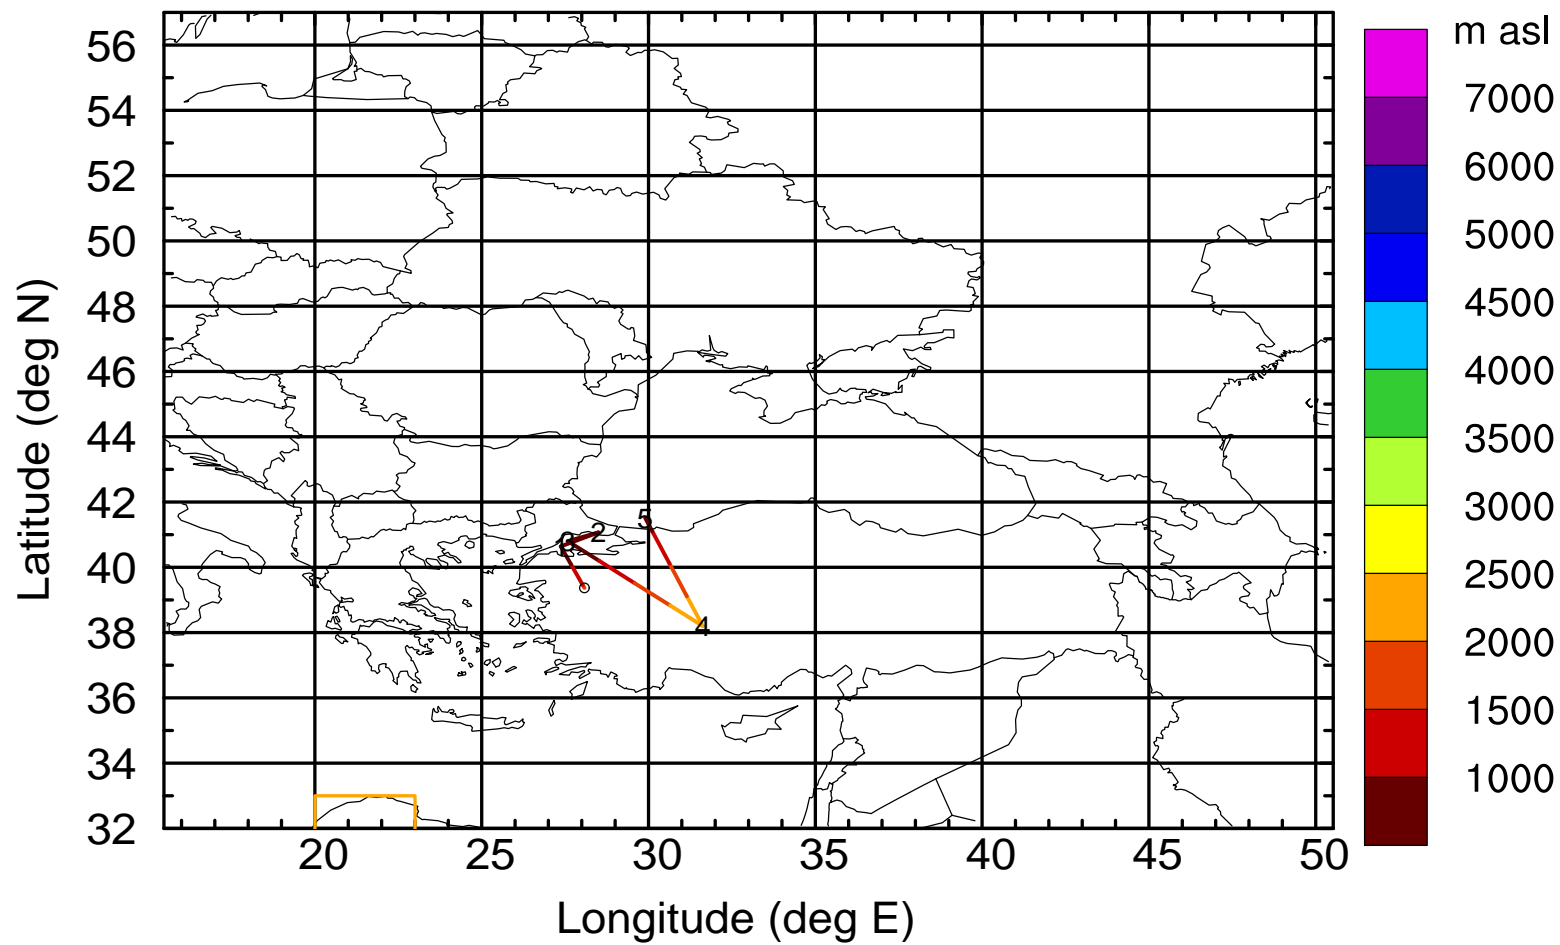

Paphos ground station 20170404

BWD 20170404/21 -81H = 01/12 UTC