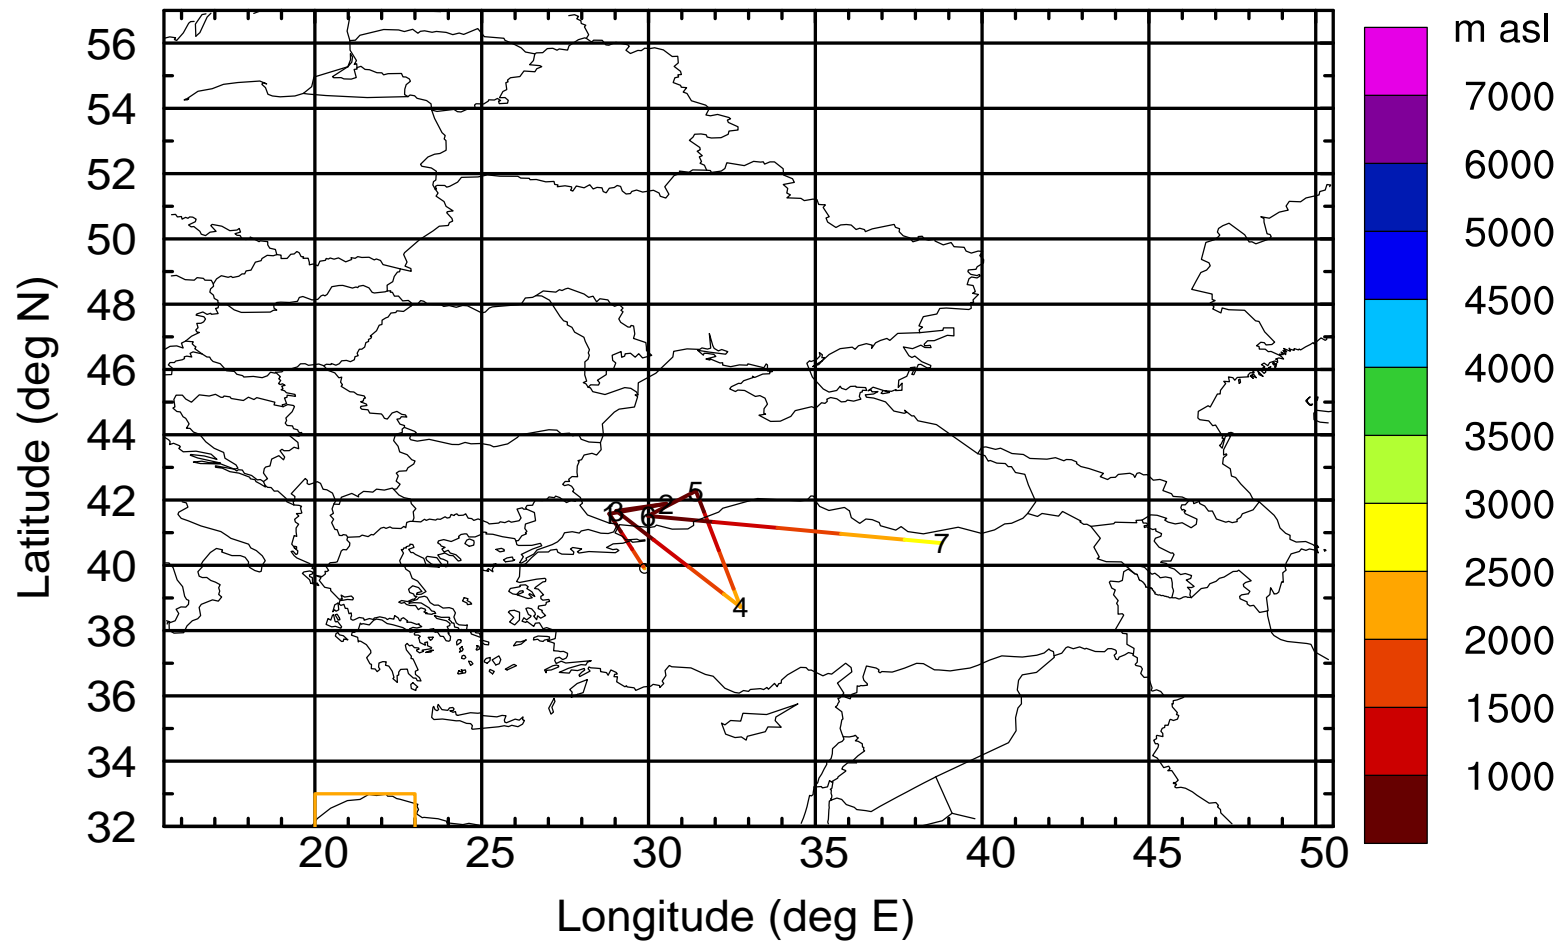

Paphos ground station 20170404

BWD 20170404/21 -87H = 01/06 UTC