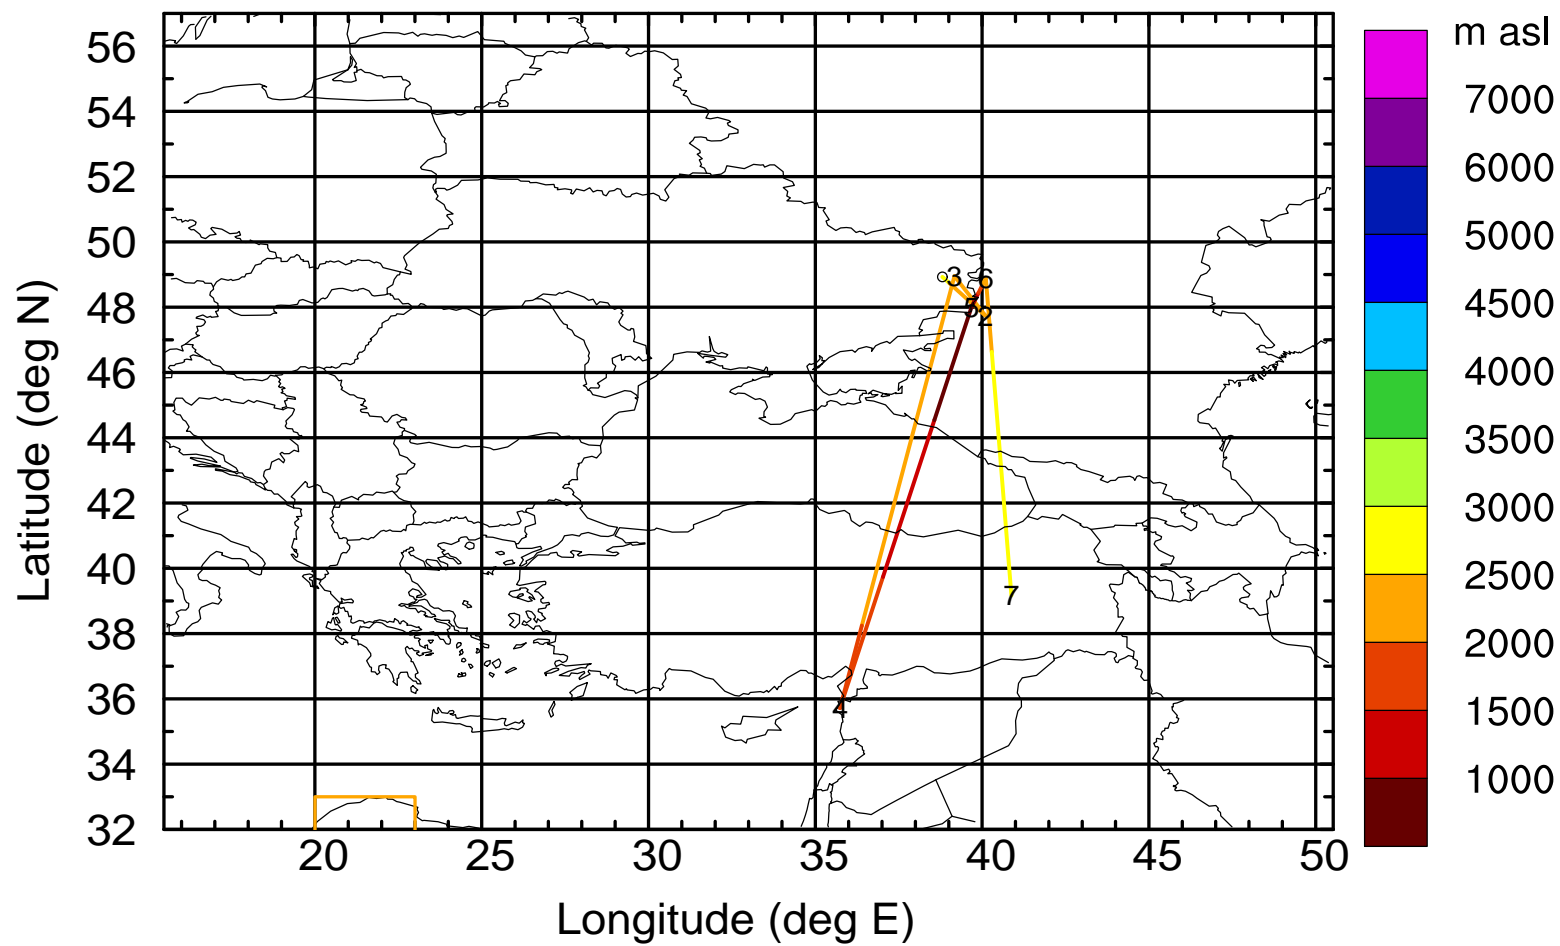

Paphos ground station 20170404

BWD 20170404/21-119H = \*\*/22 UTC

Paphos ground station 20170404

BWD 20170404/21-120H = \*\*/21 UTC

Paphos ground station 20170404

BWD 20170404/21-121H = \*\*/20 UTC

Paphos ground station 20170404