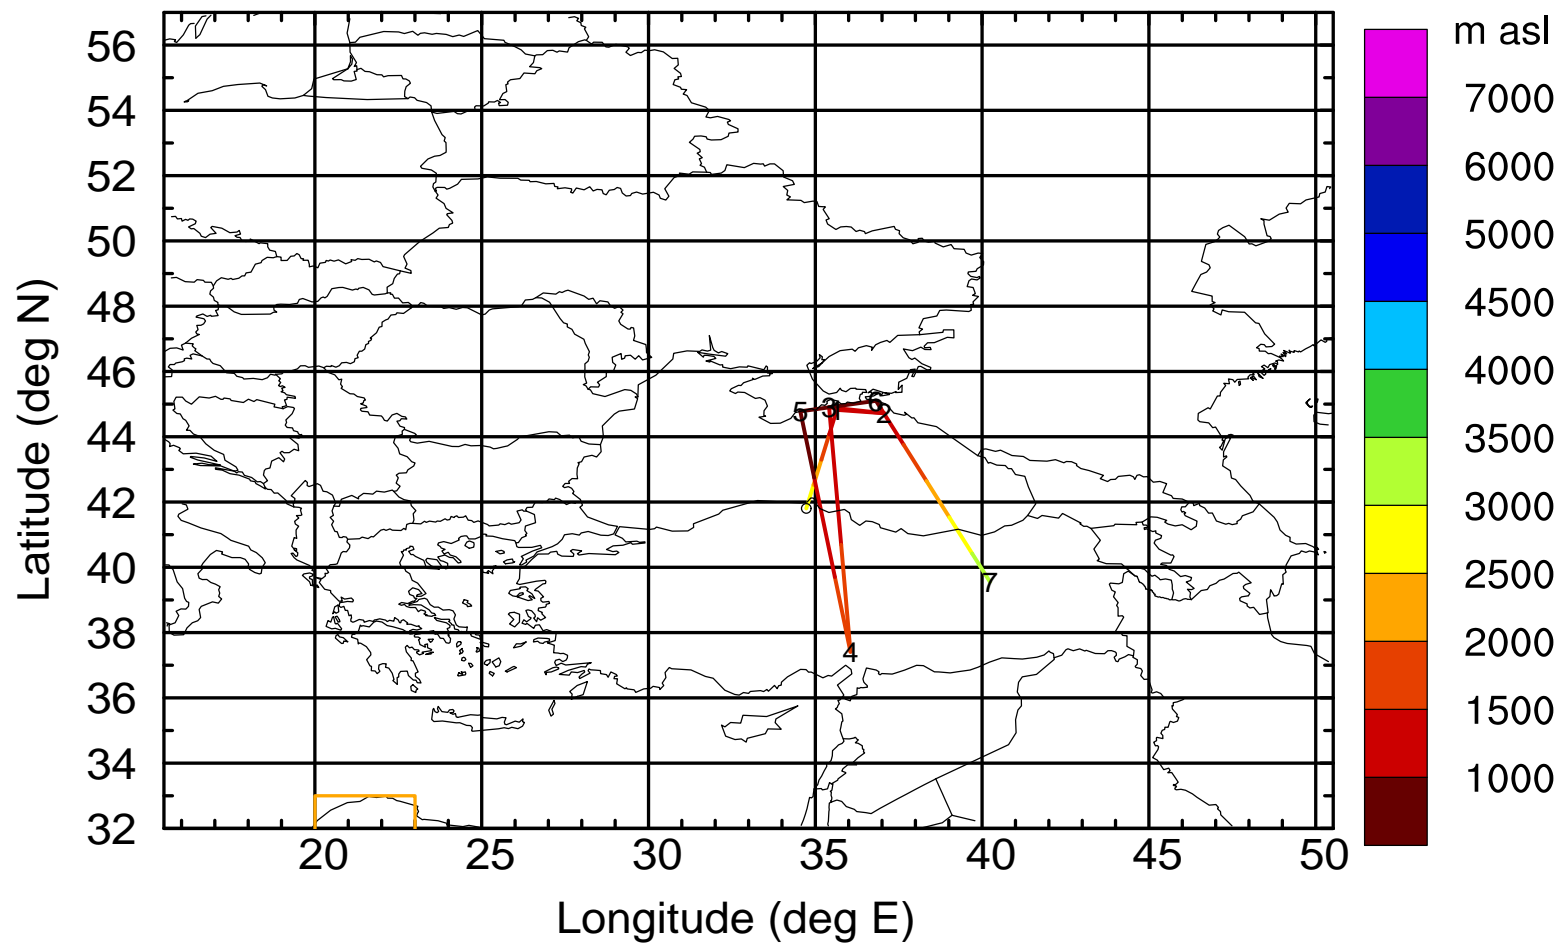

Paphos ground station 20170404

BWD 20170404/21-106H = 00/11 UTC