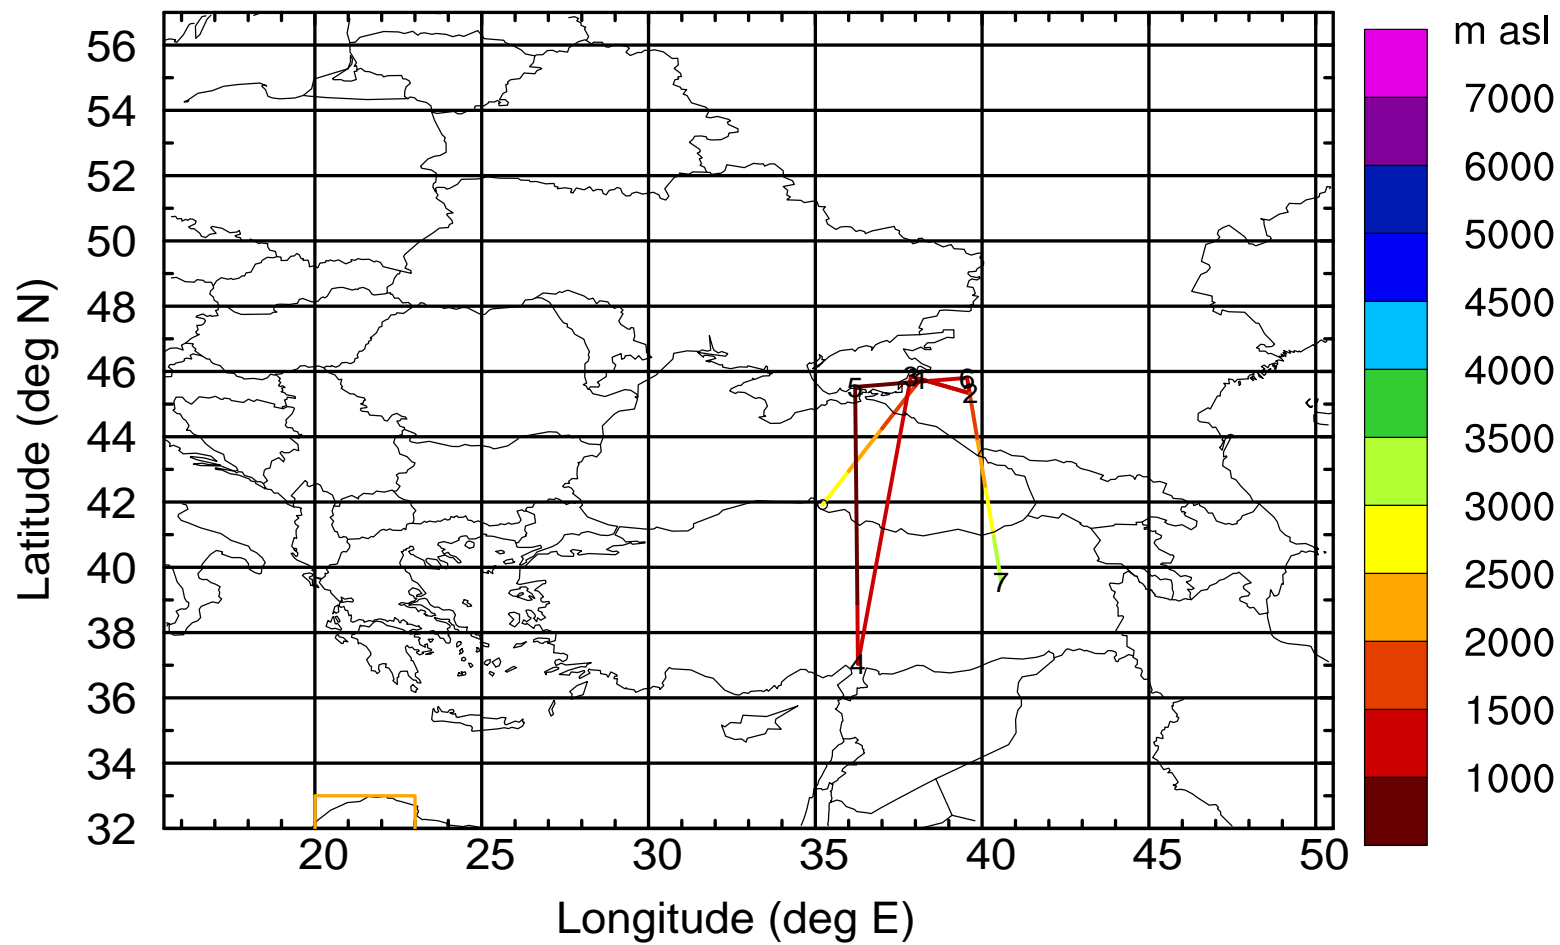

BWD 20170404/21-108H = 00/09 UTC

Paphos ground station 20170404

BWD 20170404/21-109H = 00/08 UTC

Paphos ground station 20170404

BWD 20170404/21-110H = 00/07 UTC

Paphos ground station 20170404

BWD 20170404/21-111H = 00/06 UTC