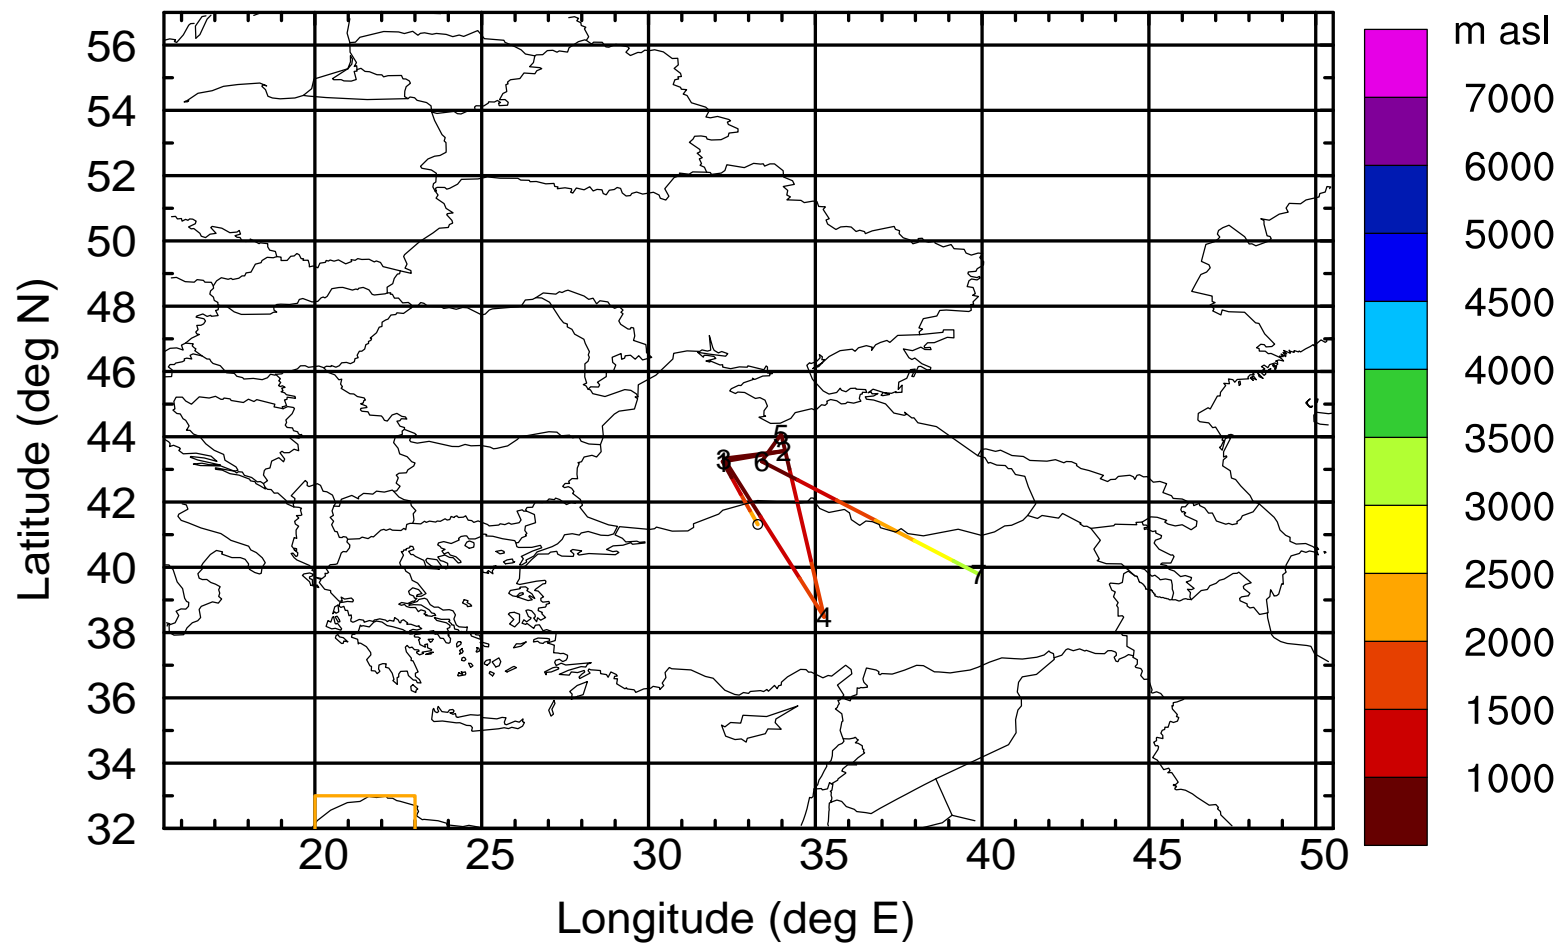

Paphos ground station 20170404

BWD 20170404/21 -98H = 00/19 UTC