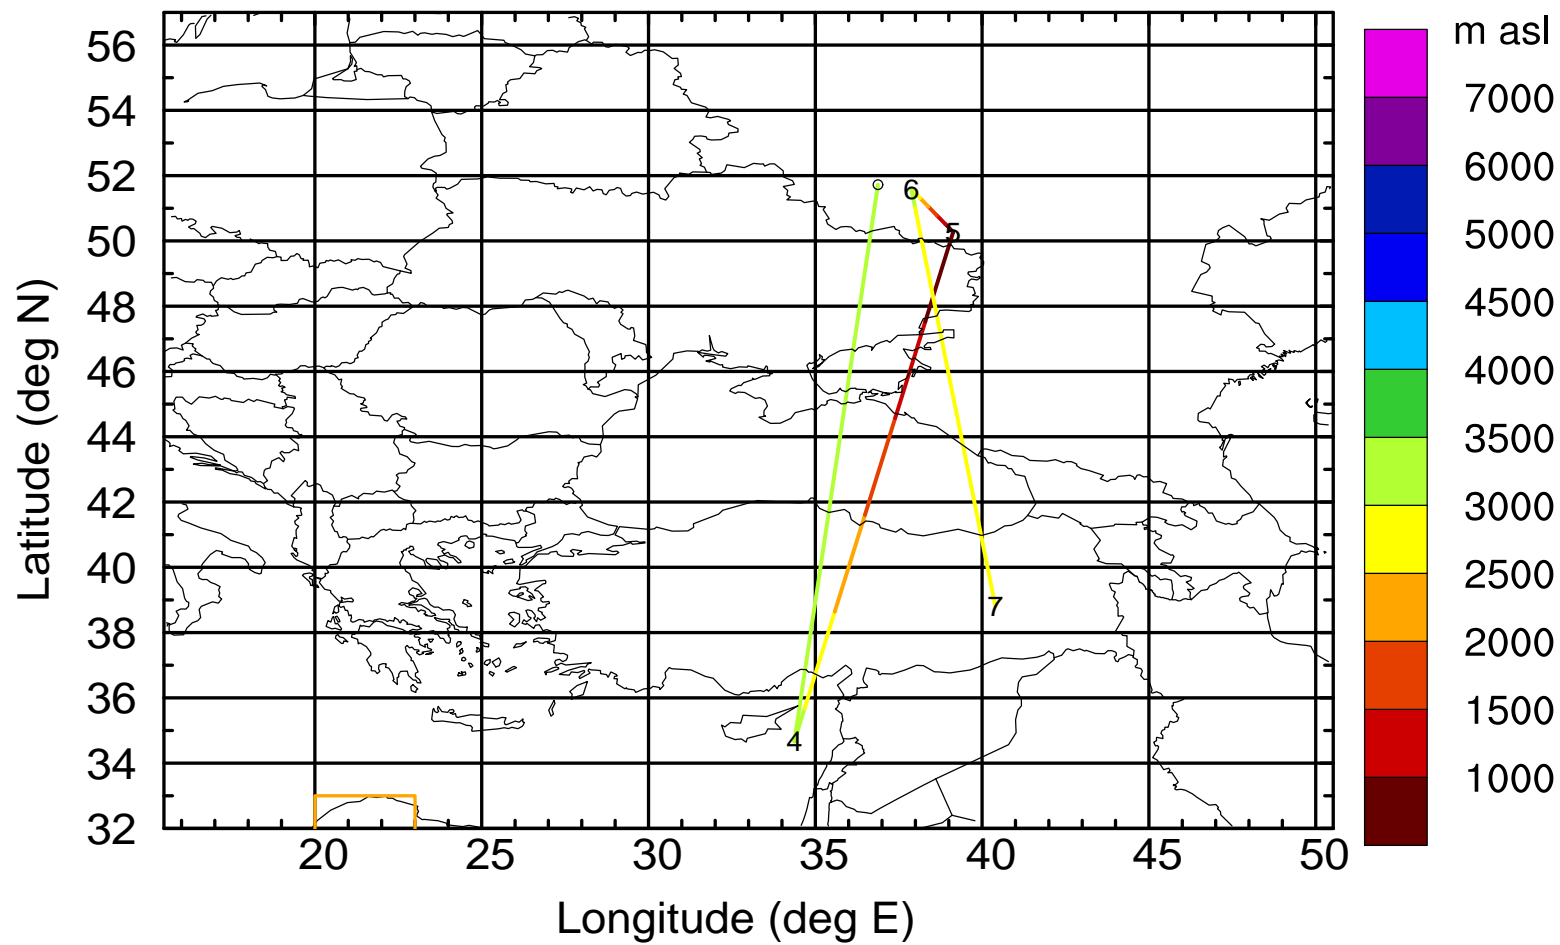

Paphos ground station 20170404

BWD 20170404/21-127H = **/14 UTC