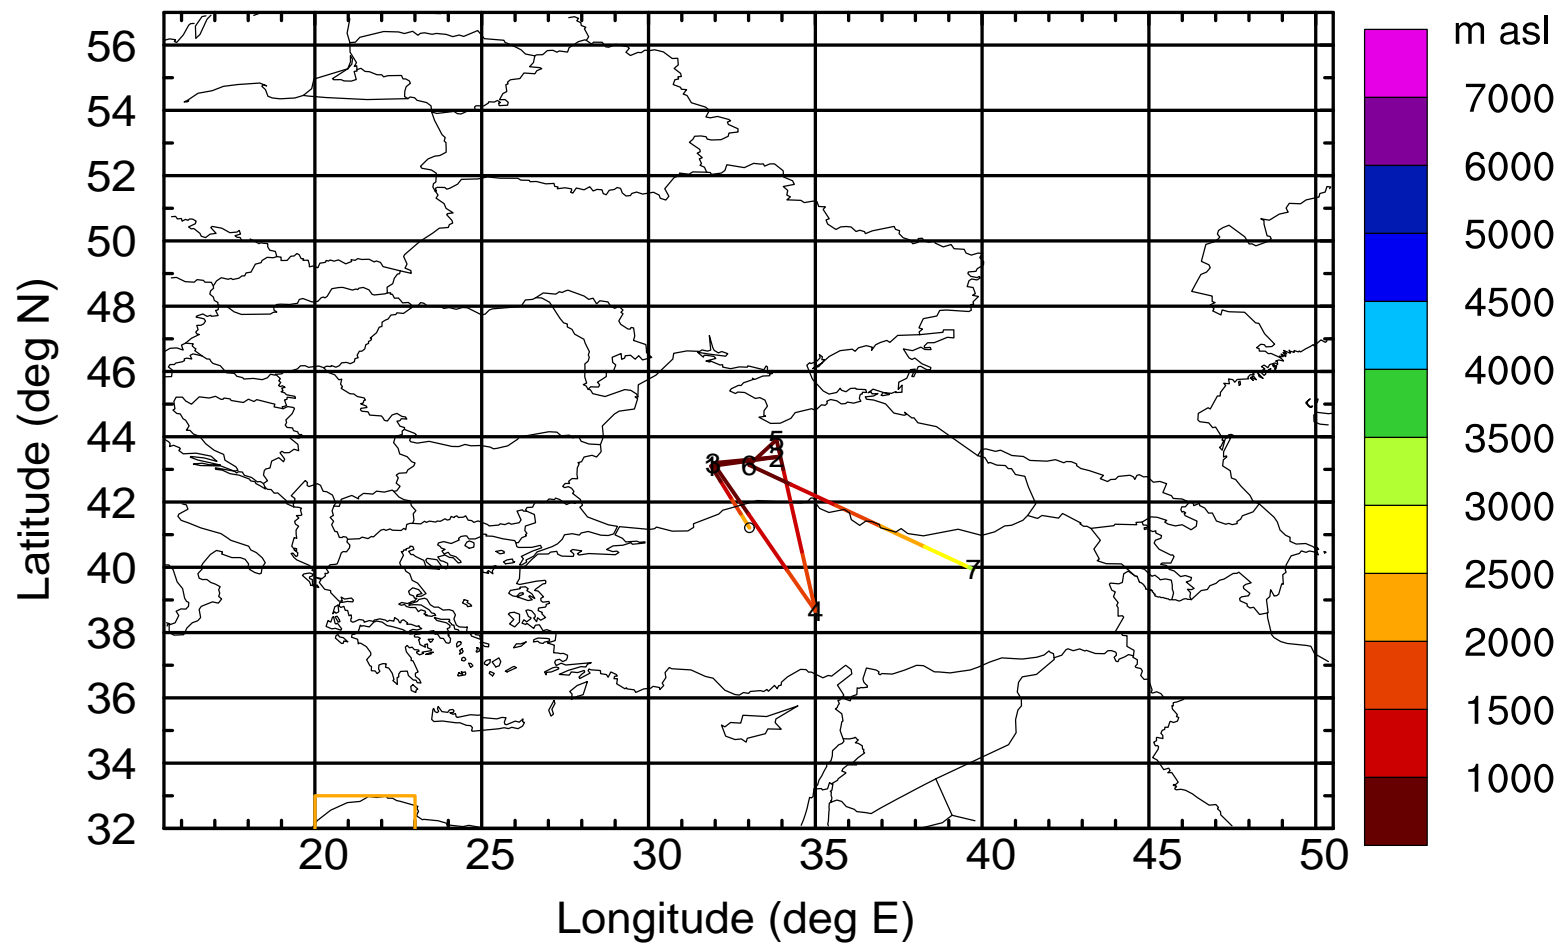

BWD 20170404/21 -94H = 00/23 UTC

Paphos ground station 20170404

BWD 20170404/21 -95H = 00/22 UTC

Paphos ground station 20170404

BWD 20170404/21 -96H = 00/21 UTC

Paphos ground station 20170404

BWD 20170404/21 -97H = 00/20 UTC