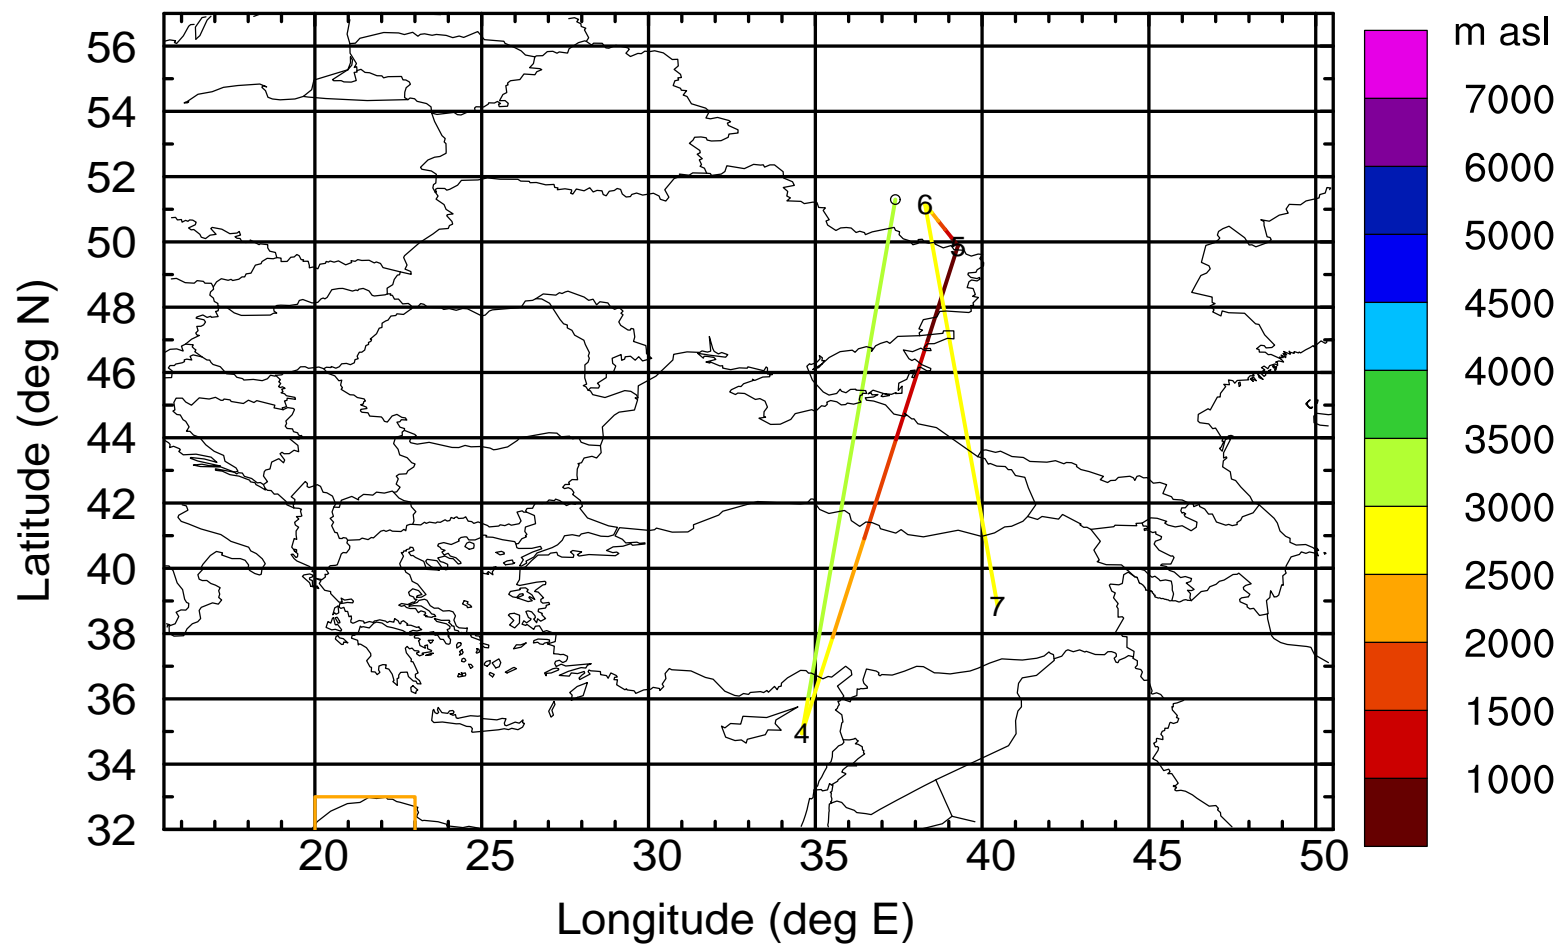

Paphos ground station 20170404

BWD 20170404/21-126H = **/15 UTC