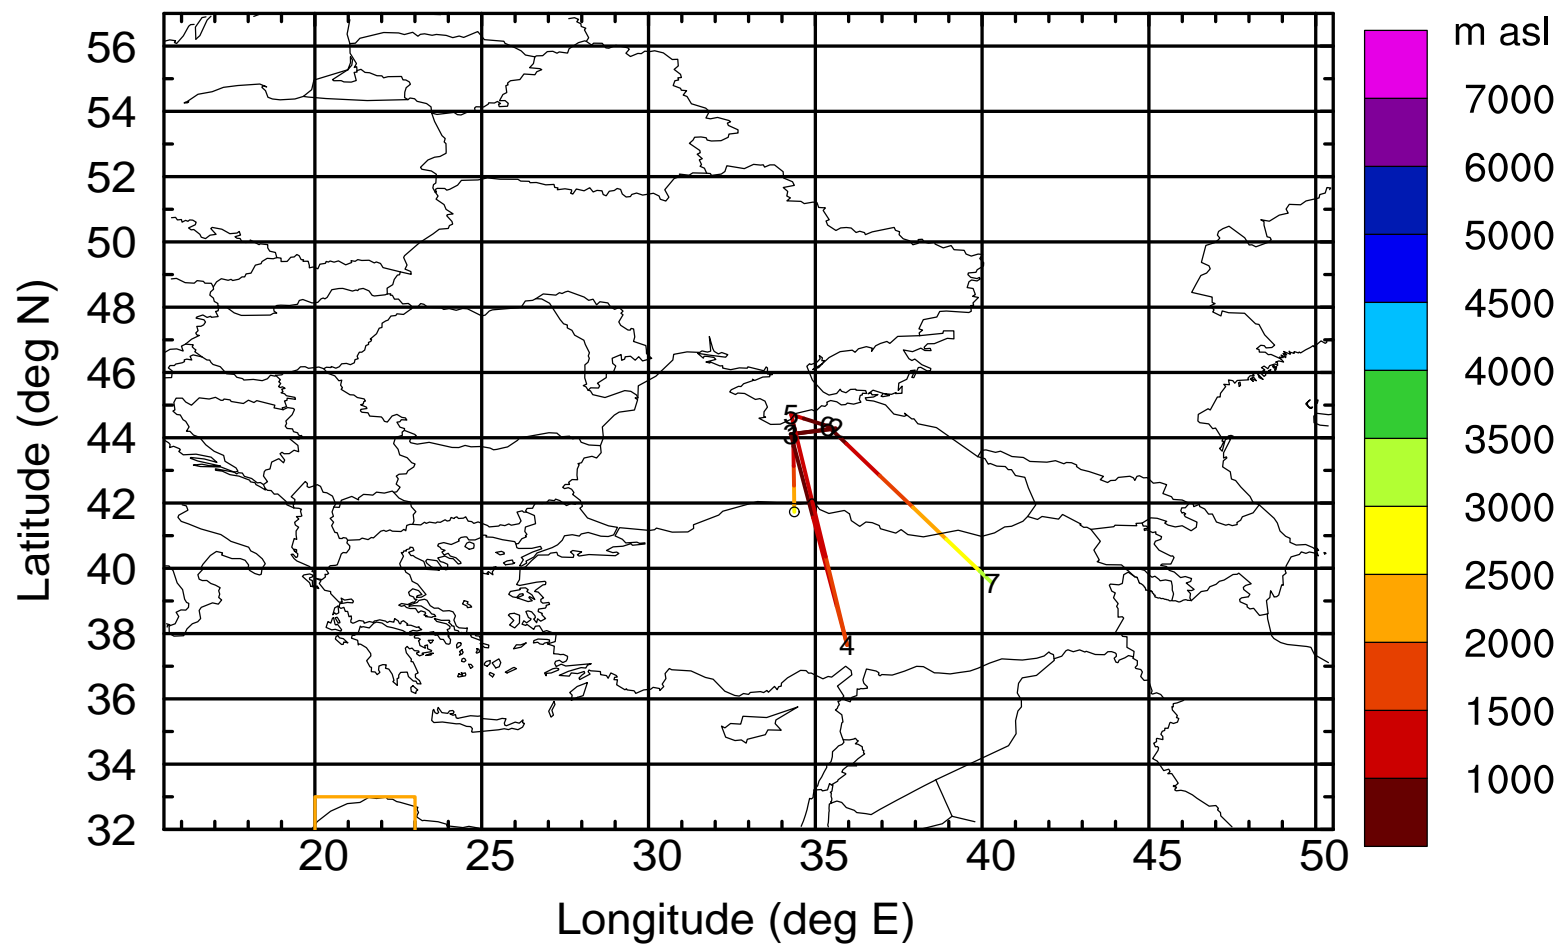

BWD 20170404/21-101H = 00/16 UTC

Paphos ground station 20170404

BWD 20170404/21-102H = 00/15 UTC

Paphos ground station 20170404

BWD 20170404/21-103H = 00/14 UTC

Paphos ground station 20170404

BWD 20170404/21-104H = 00/13 UTC