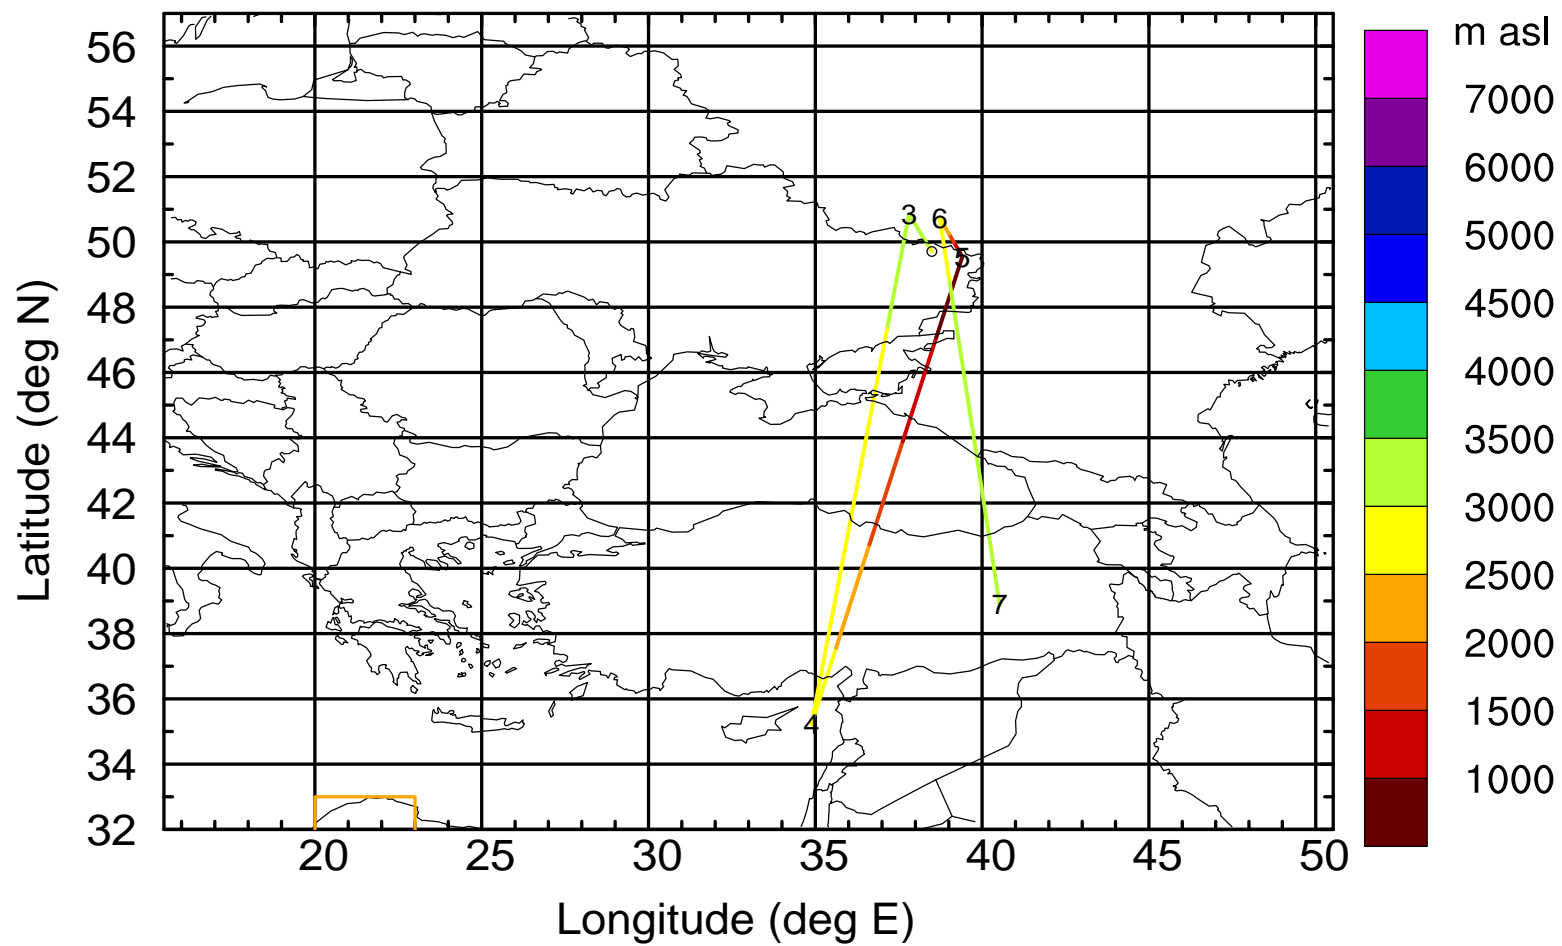

BWD 20170404/21-122H = \*\*/19 UTC

Paphos ground station 20170404

BWD 20170404/21-123H = \*\*/18 UTC

Paphos ground station 20170404

BWD 20170404/21-124H = \*\*/17 UTC

Paphos ground station 20170404

BWD 20170404/21-125H = \*\*/16 UTC