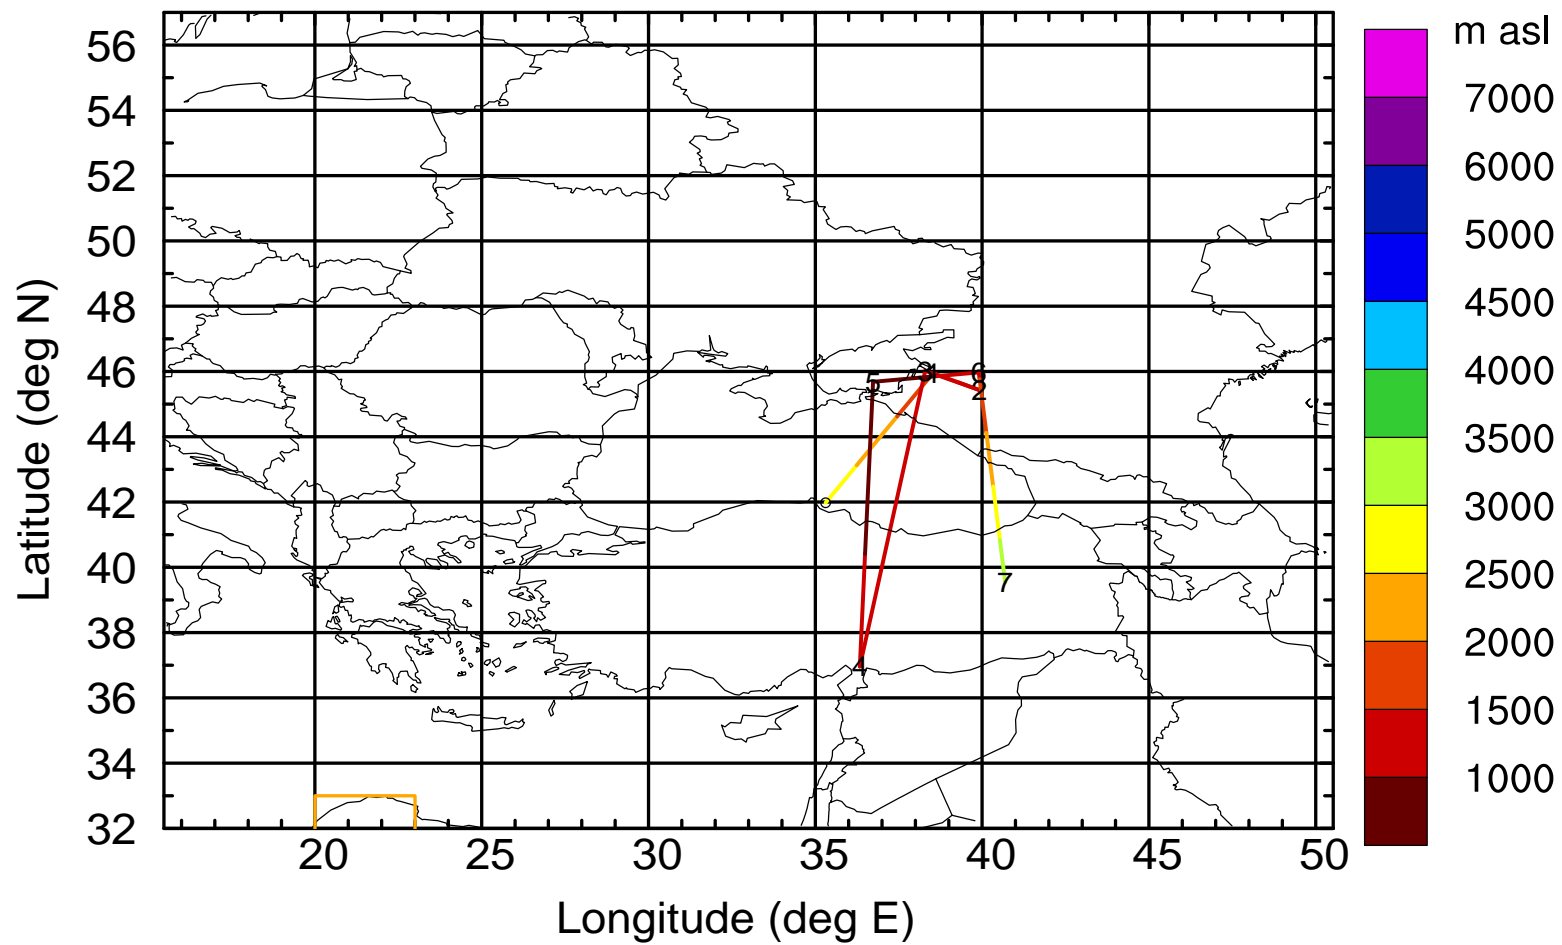

Paphos ground station 20170404

BWD 20170404/21-112H = 00/05 UTC