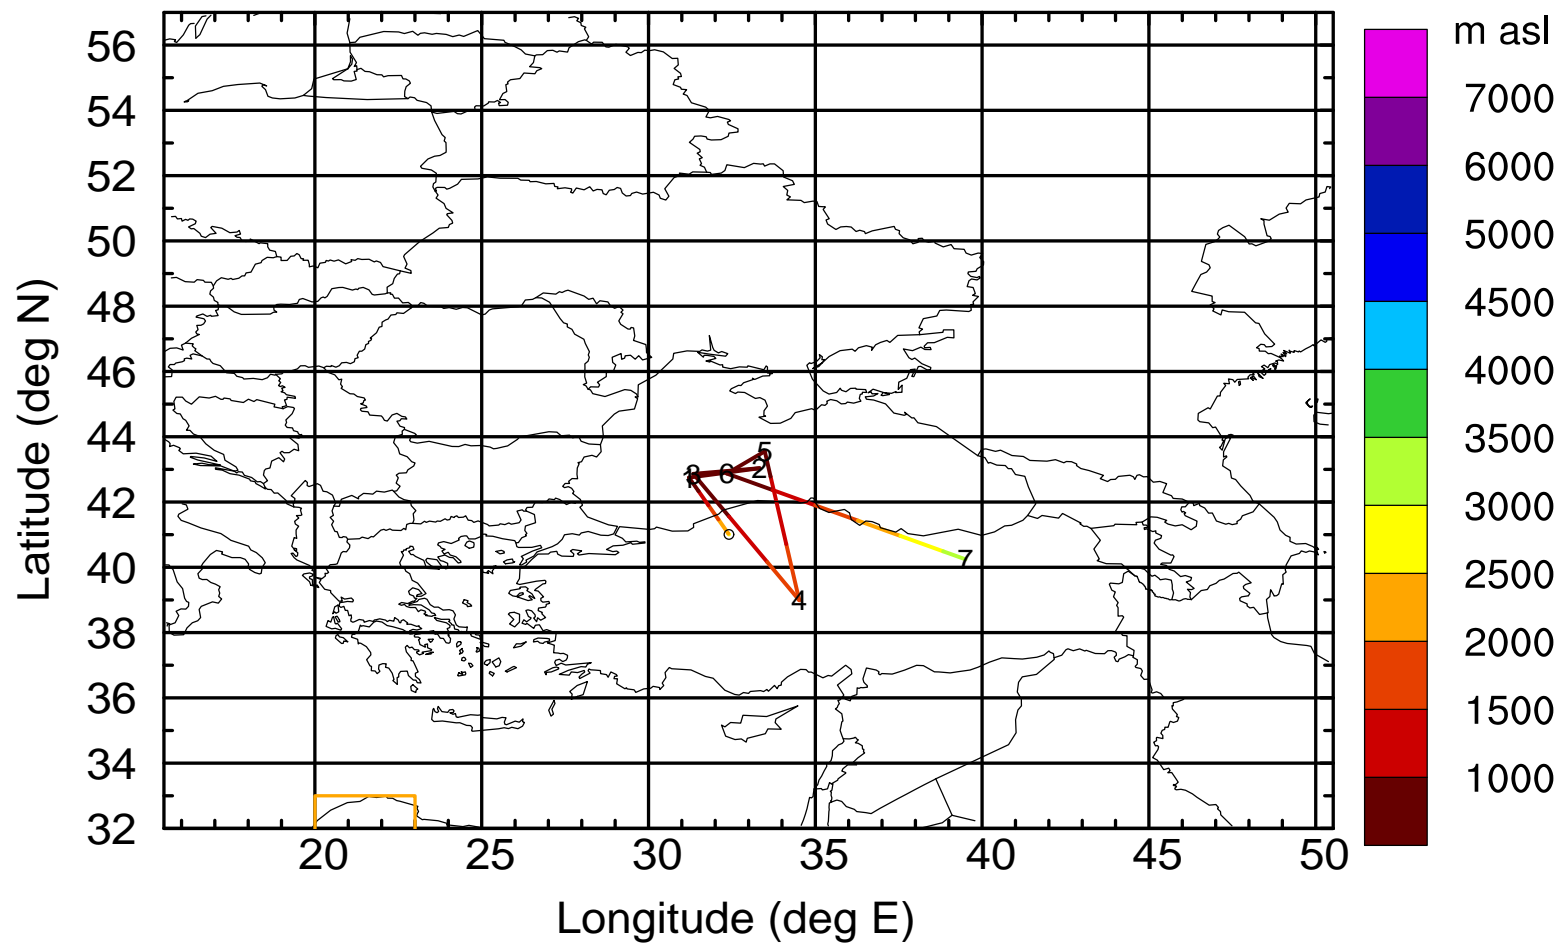

Paphos ground station 20170404

BWD 20170404/21 -95H = 00/22 UTC