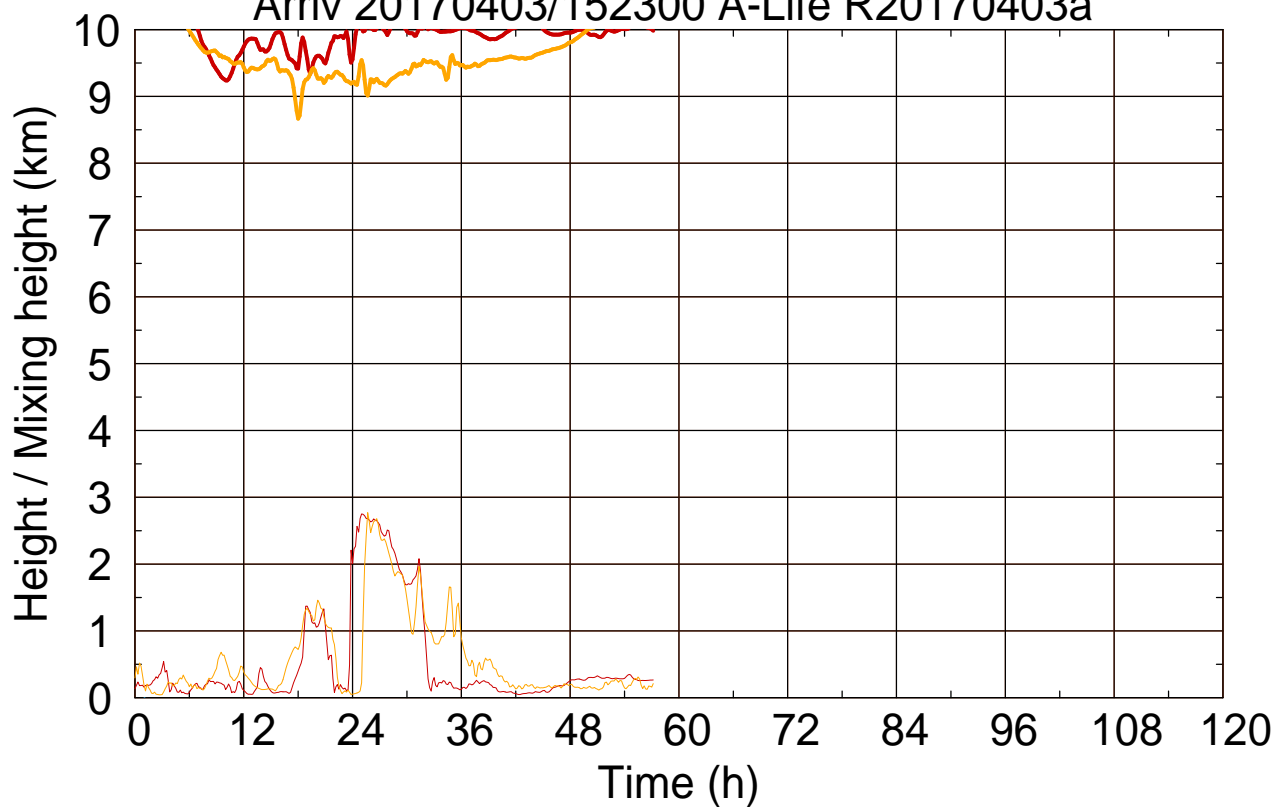

Arriv 20170403/152300 A-Life R20170403a

0 — 1

Arriv 20170403/152300 A-Life R20170403a

— Height — Mixing height