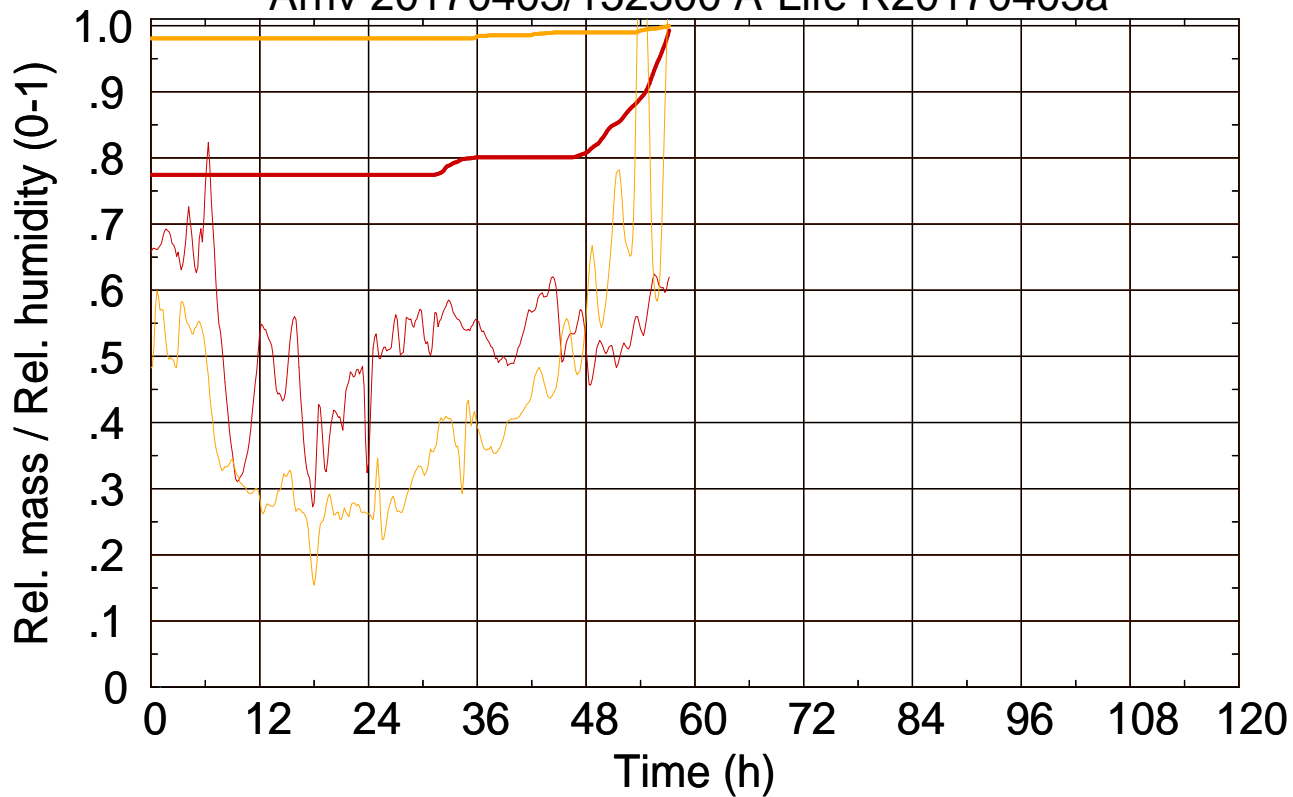

Arriv 20170403/152300 A-Life R20170403a

0 — 1

Arriv 20170403/152300 A-Life R20170403a

— Height — Mixing height