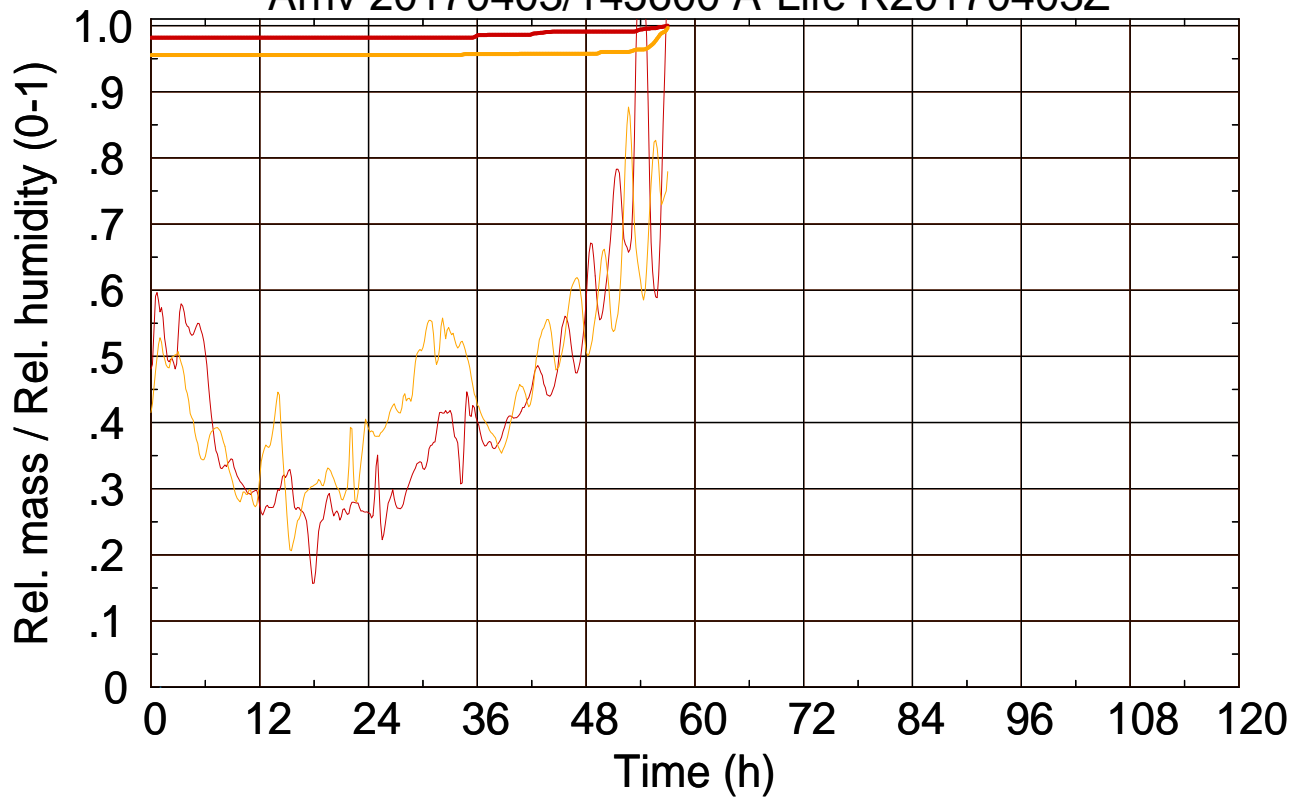

Arriv 20170403/145600 A-Life R20170403Z

0 — 1 —

Arriv 20170403/145600 A-Life R20170403Z

— Height — Mixing height