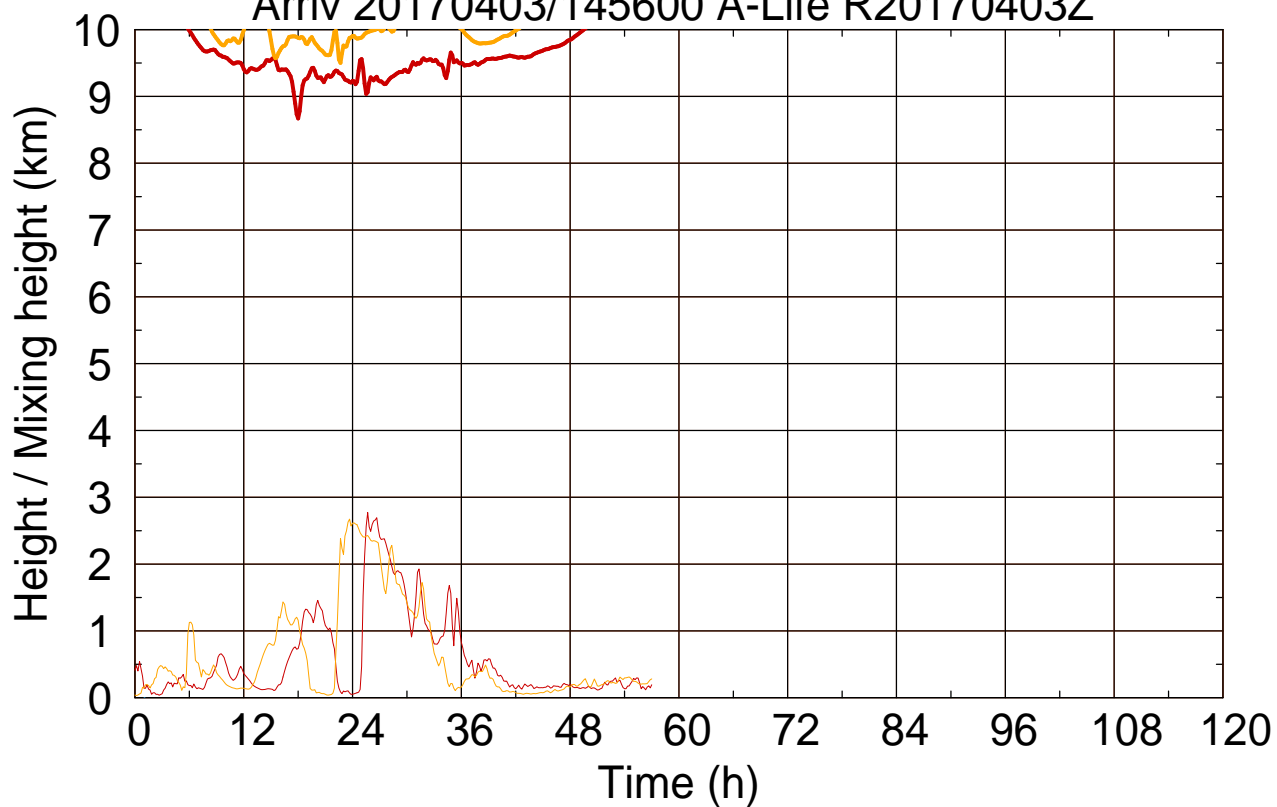

Arriv 20170403/145600 A-Life R20170403Z

0 — 1 —

Arriv 20170403/145600 A-Life R20170403Z

— Height — Mixing height