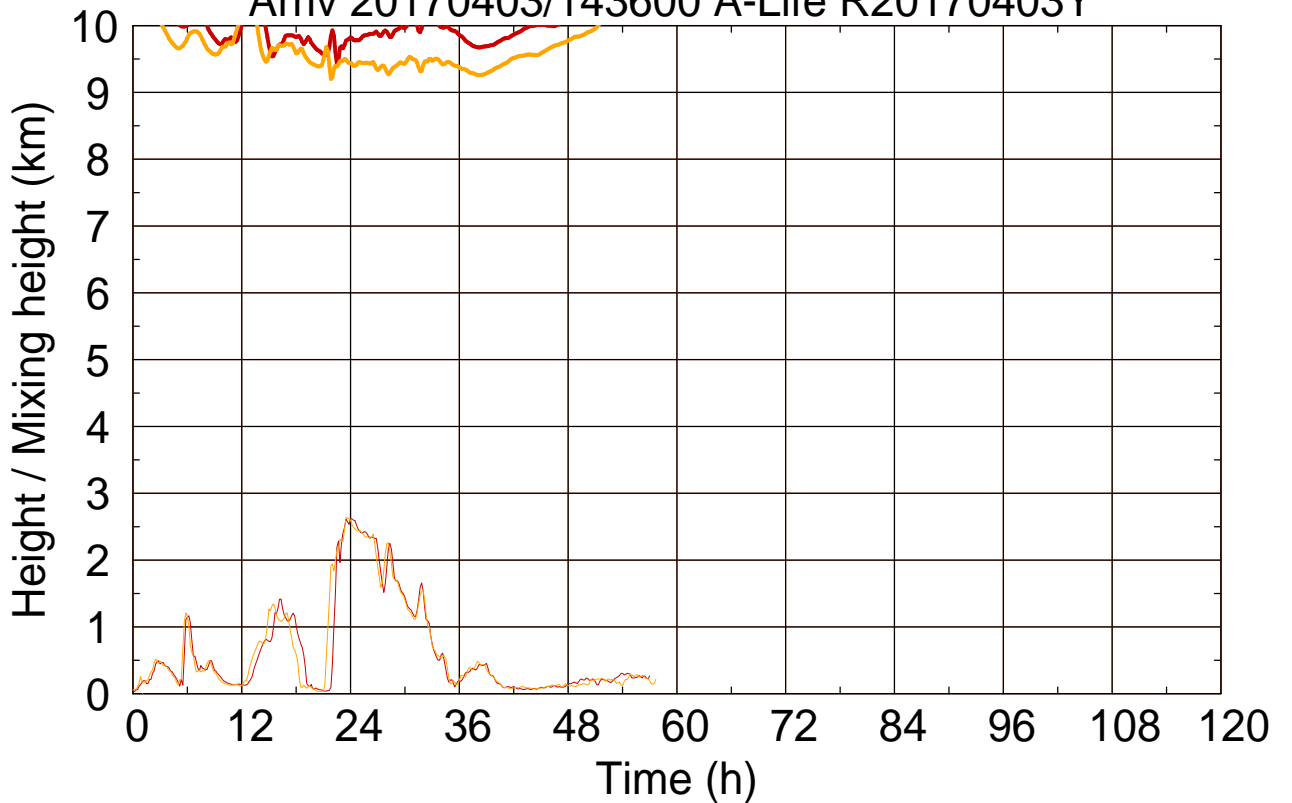

Arriv 20170403/143600 A-Life R20170403Y

0 — 1 —

Arriv 20170403/143600 A-Life R20170403Y

— Height — Mixing height