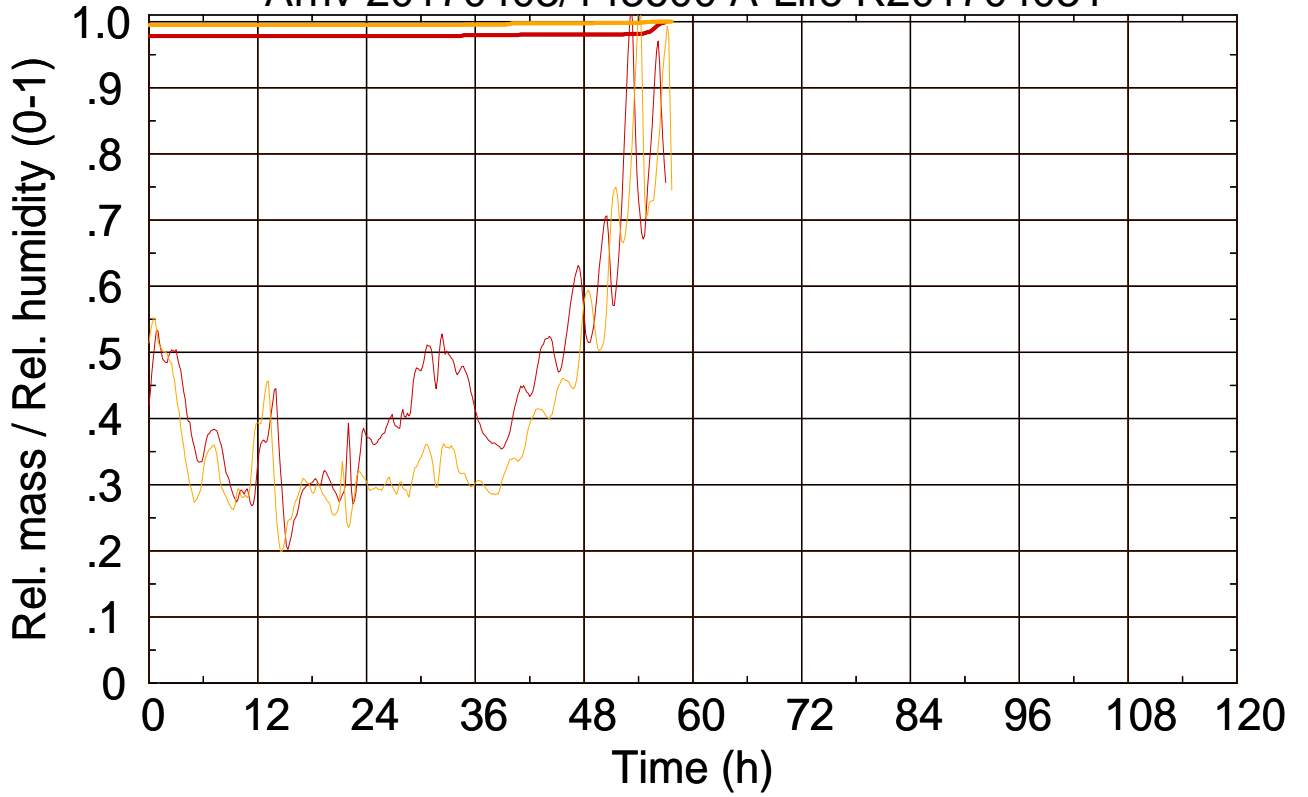

Arriv 20170403/143600 A-Life R20170403Y

0 — 1 —

Arriv 20170403/143600 A-Life R20170403Y

— Height — Mixing height