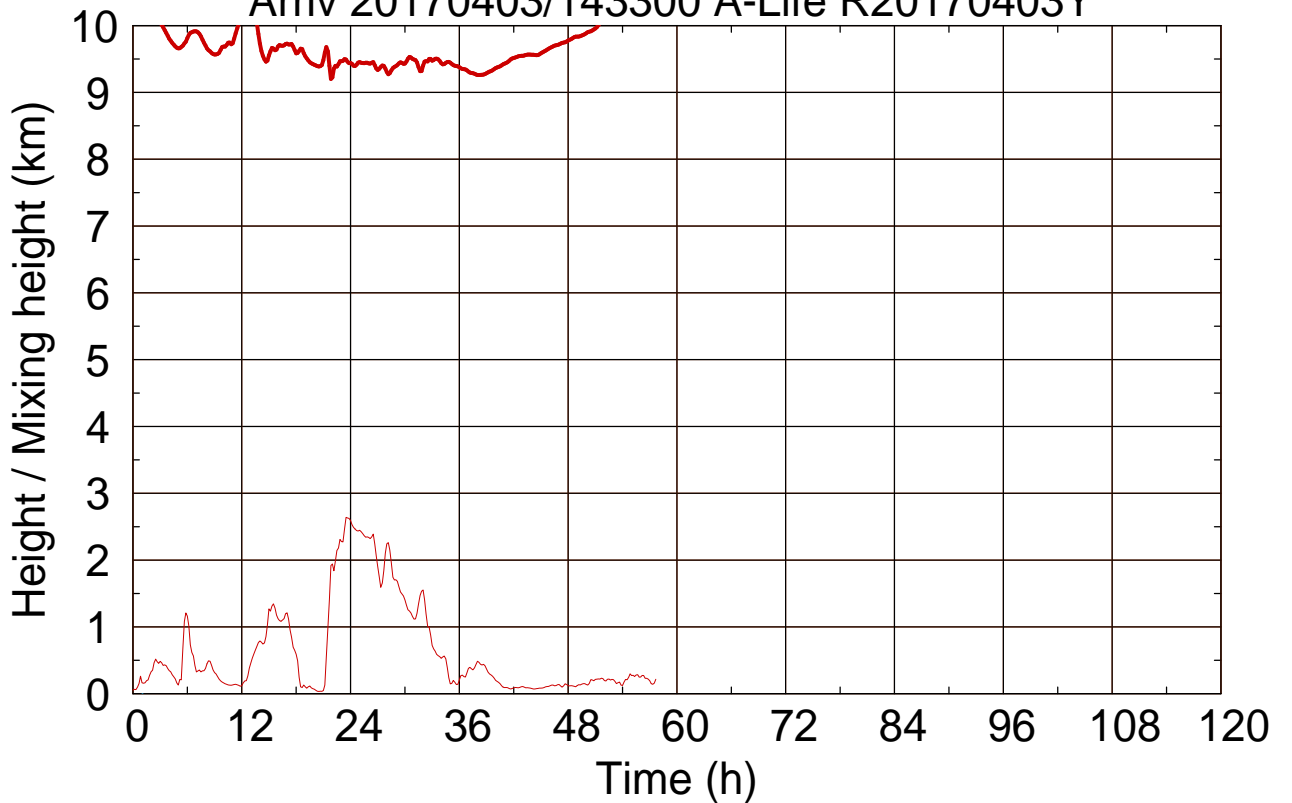

Arriv 20170403/143600 A-Life R20170403Y

Arriv 20170403/143600 A-Life R20170403Y

Arriv 20170403/143300 A-Life R20170403Y

0 —

Arriv 20170403/143300 A-Life R20170403Y

— Height

— Mixing height