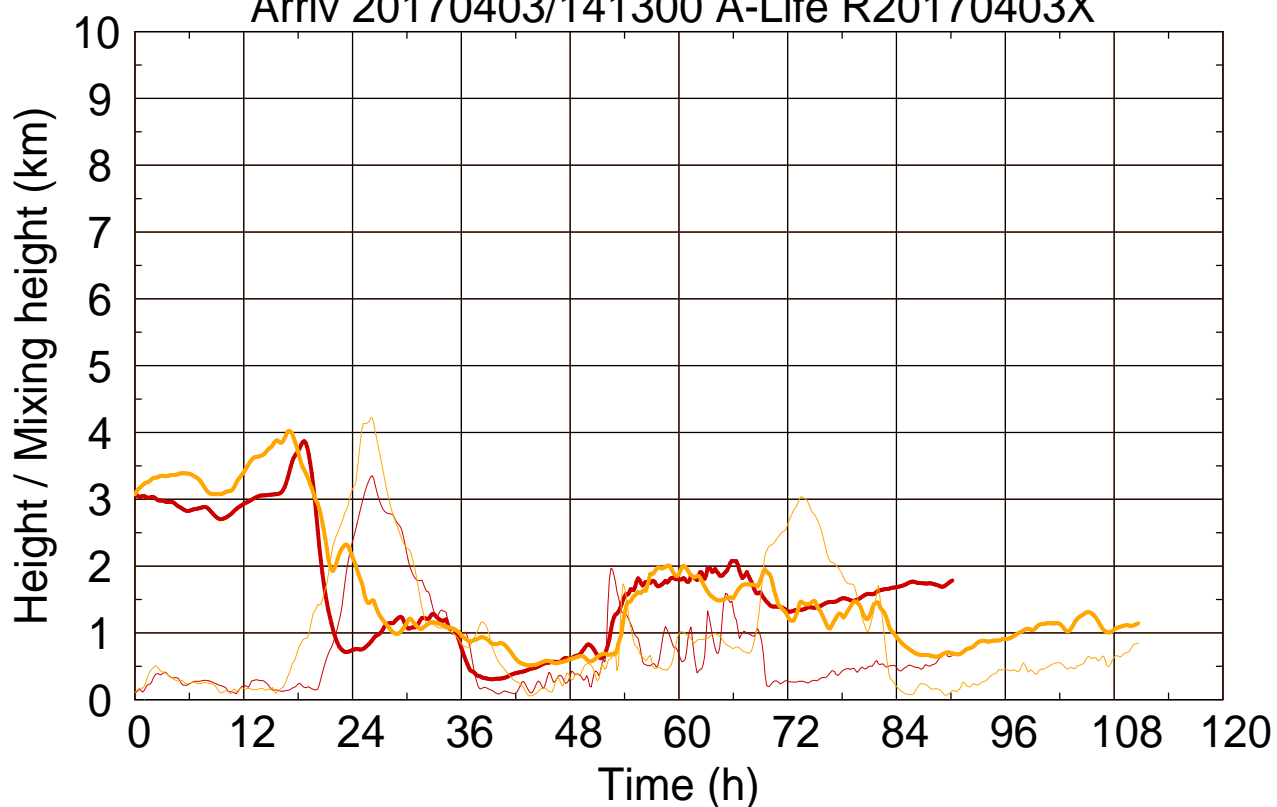

Arriv 20170403/141300 A-Life R20170403X

0 — 1 —

Arriv 20170403/141300 A-Life R20170403X

— Height — Mixing height