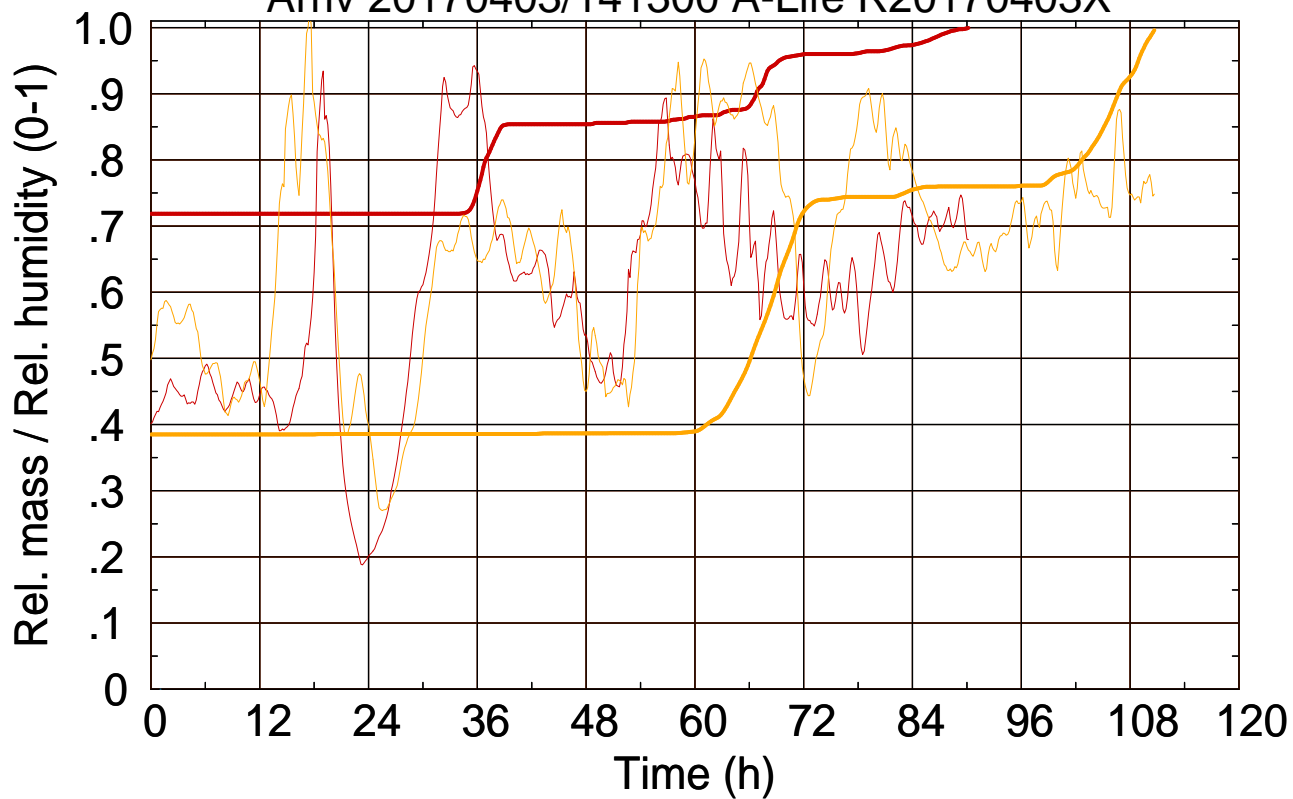

Arriv 20170403/141300 A-Life R20170403X

0 — 1 —

Arriv 20170403/141300 A-Life R20170403X

— Height — Mixing height