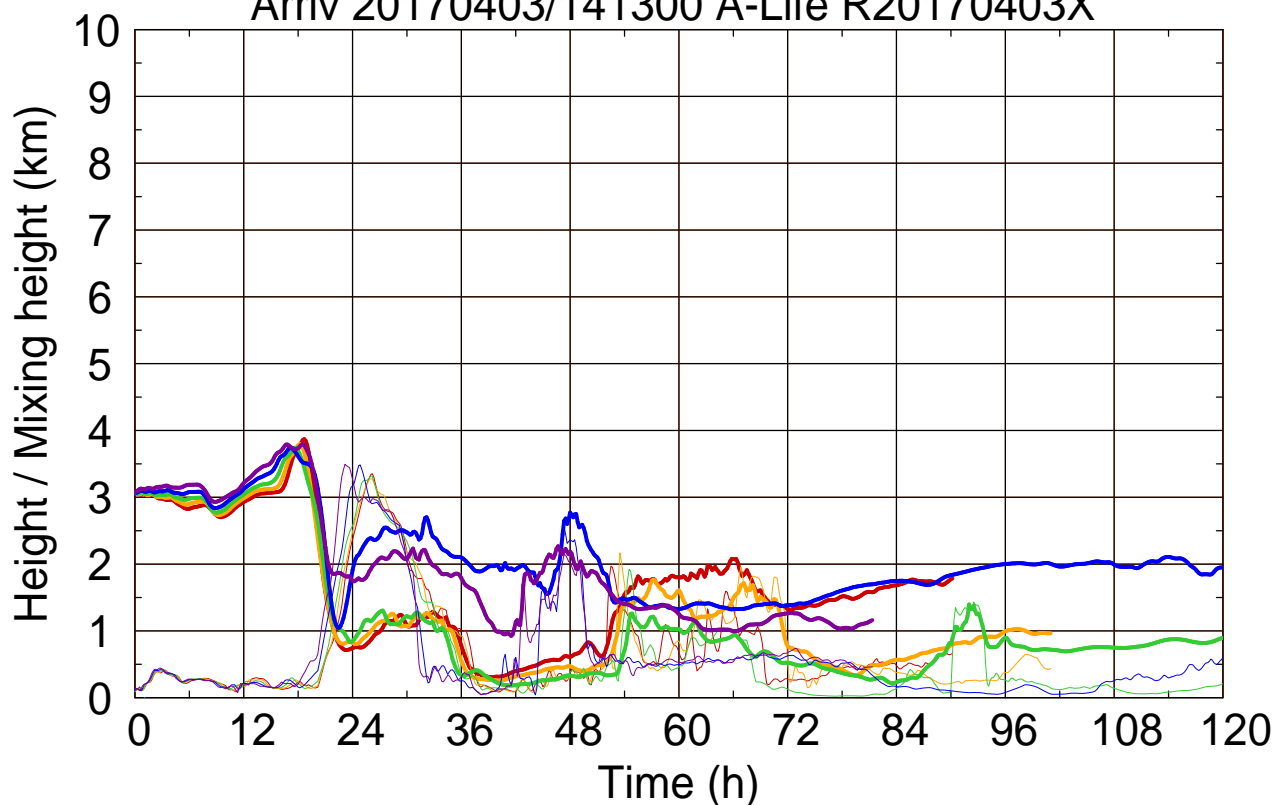

Arriv 20170403/141300 A-Life R20170403X

0 — 1 — 2 — 3 — 4 —

Arriv 20170403/141300 A-Life R20170403X

— Height — Mixing height

Arriv 20170403/140842 A-Life R20170403X

0 — 1 — 2 —

Arriv 20170403/140842 A-Life R20170403X

— Height — Mixing height