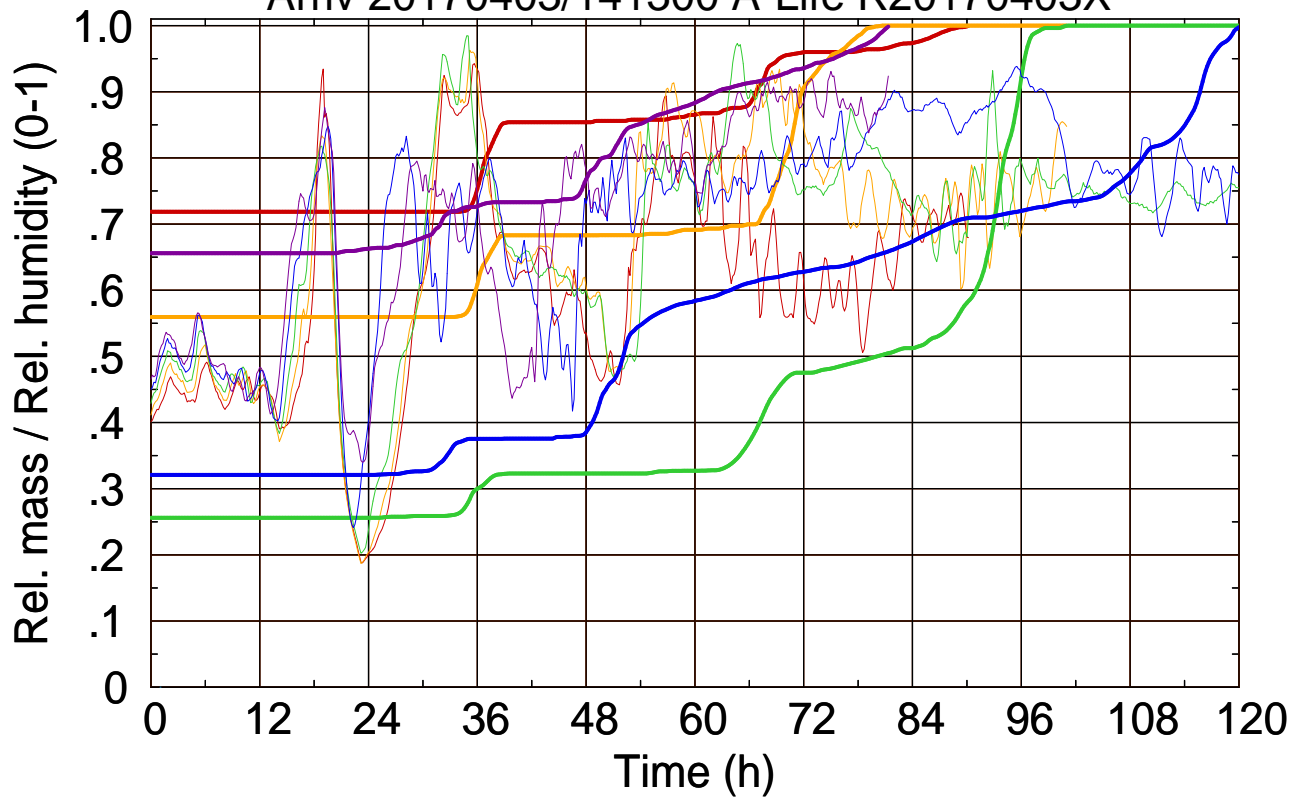

Arriv 20170403/141300 A-Life R20170403X

0 — 1 — 2 — 3 — 4 —

Arriv 20170403/141300 A-Life R20170403X

— Height — Mixing height

Arriv 20170403/140842 A-Life R20170403X

0 — 1 — 2 —

Arriv 20170403/140842 A-Life R20170403X

— Height — Mixing height