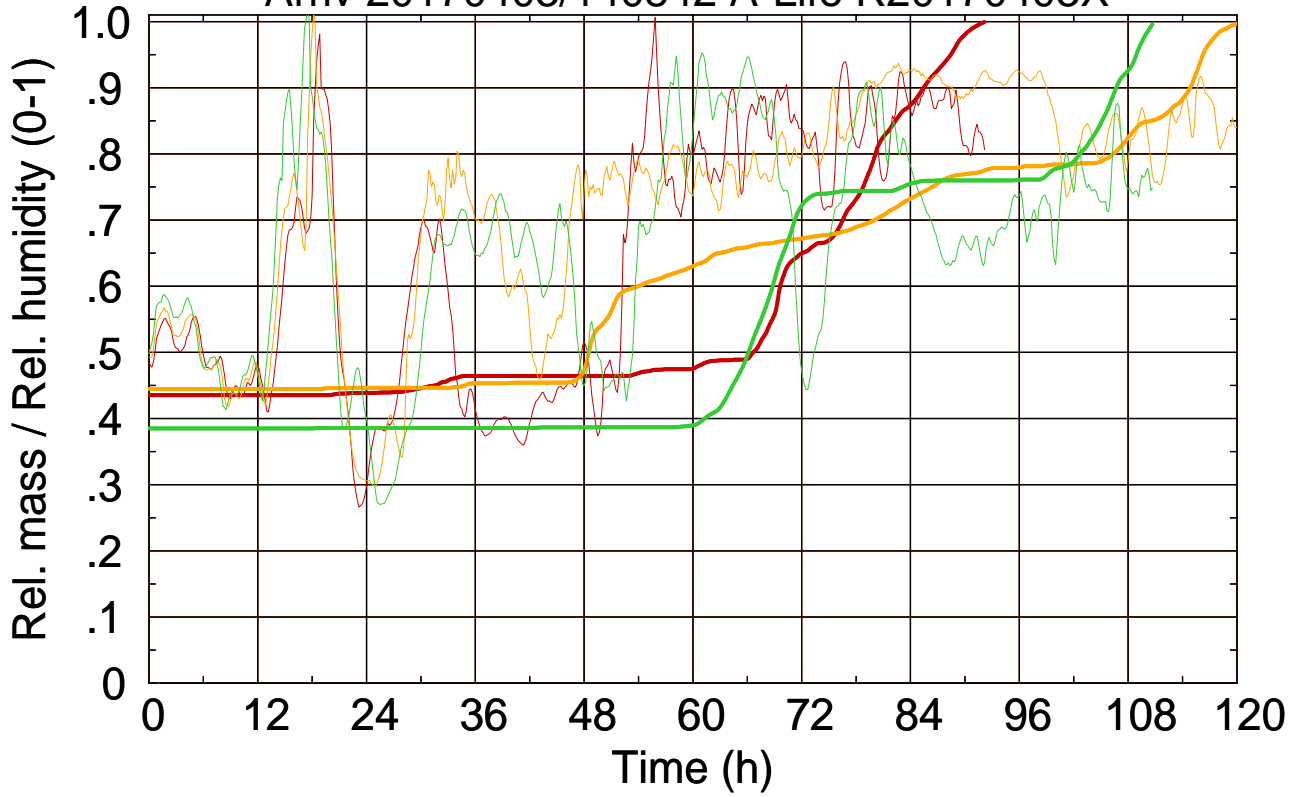

Arriv 20170403/141300 A-Life R20170403X

0 — 1 — 2 — 3 — 4 —

Arriv 20170403/141300 A-Life R20170403X

— Height — Mixing height

Arriv 20170403/140842 A-Life R20170403X

0 — 1 — 2 —

Arriv 20170403/140842 A-Life R20170403X

— Height — Mixing height