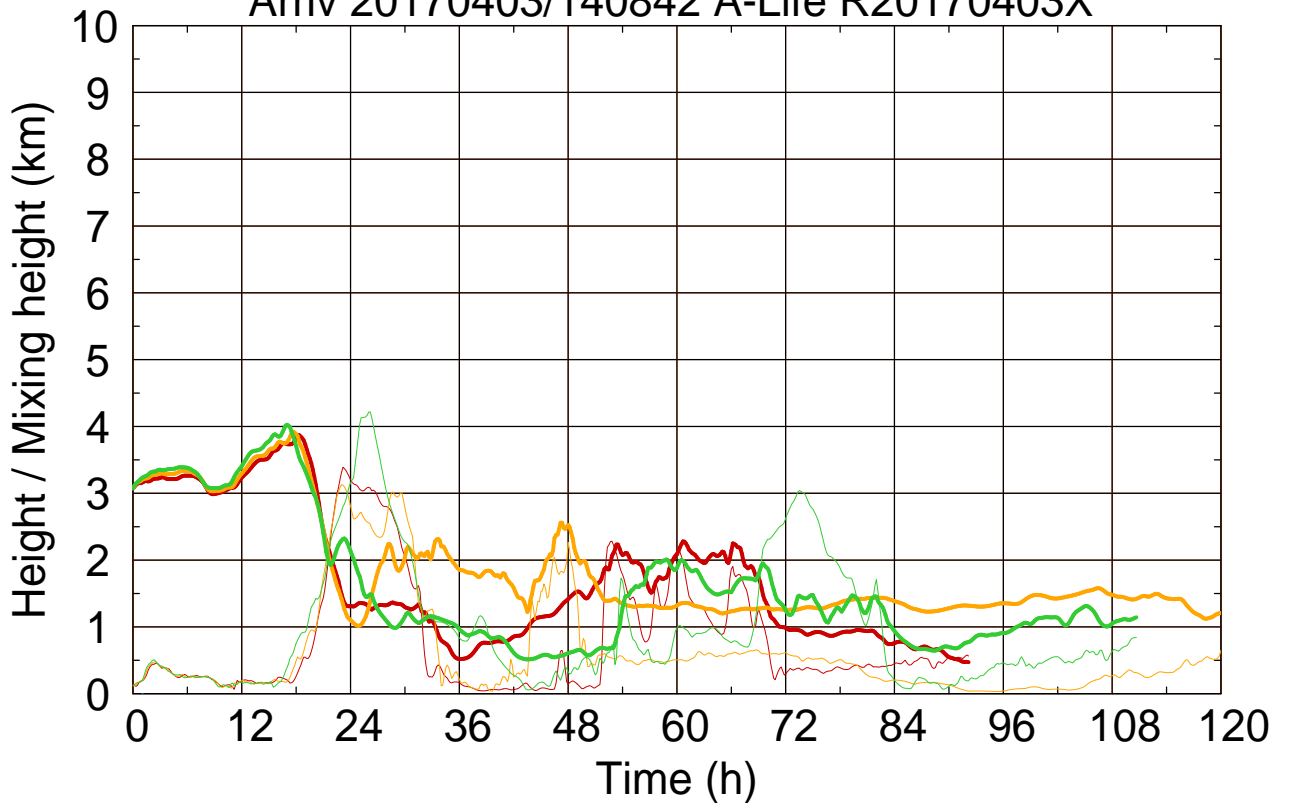

Arriv 20170403/141300 A-Life R20170403X

0 — 1 — 2 — 3 — 4 —

Arriv 20170403/141300 A-Life R20170403X

— Height — Mixing height

Arriv 20170403/140842 A-Life R20170403X

0 — 1 — 2 —

Arriv 20170403/140842 A-Life R20170403X

— Height — Mixing height