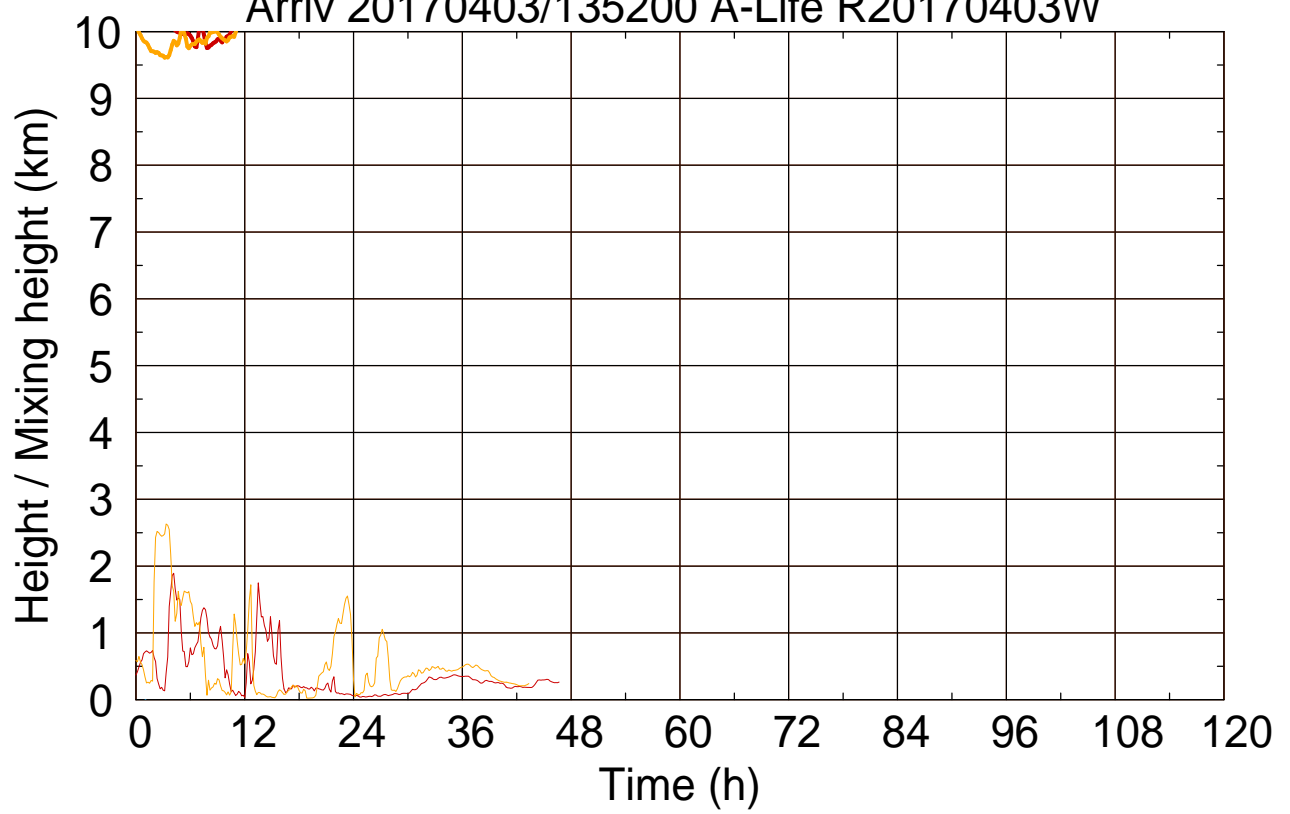

Arriv 20170403/135200 A-Life R20170403W

0 — 1

Arriv 20170403/135200 A-Life R20170403W

— Height — Mixing height