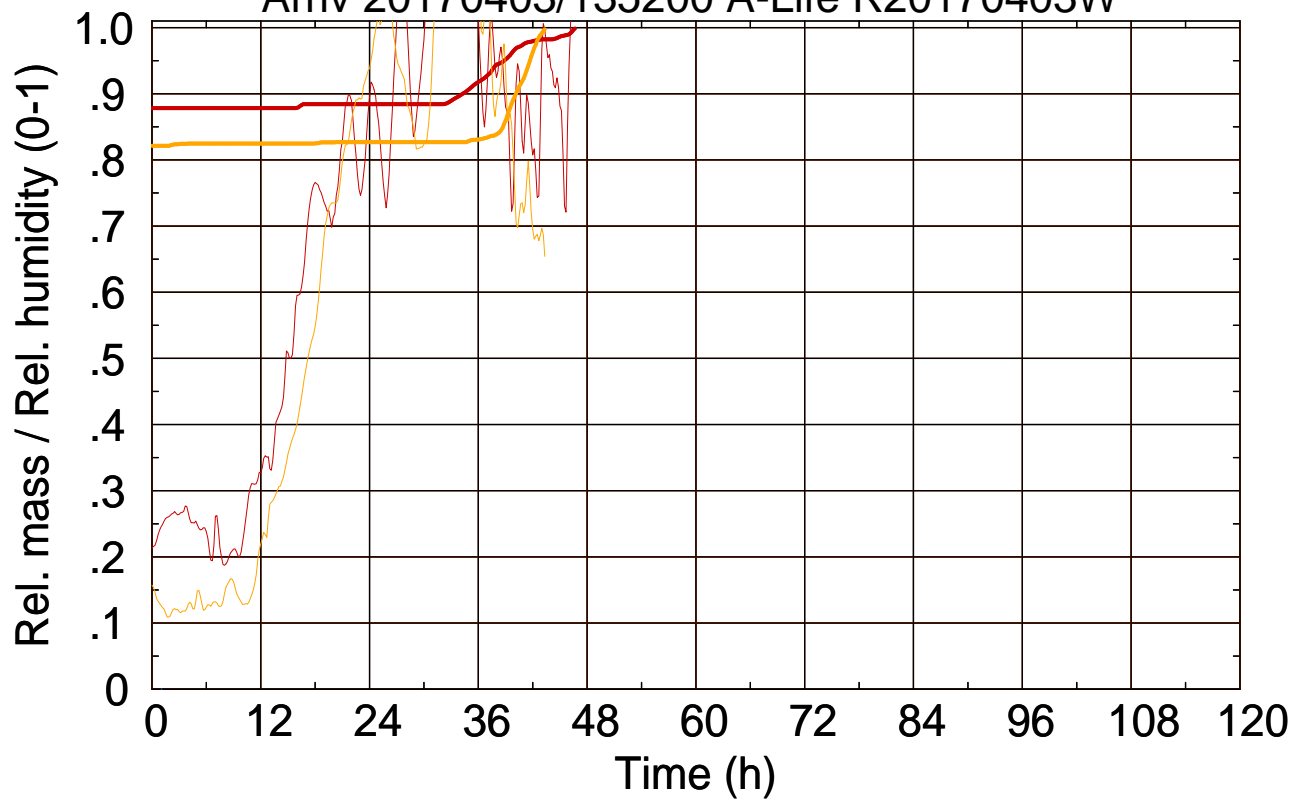

Arriv 20170403/135200 A-Life R20170403W

0 — 1

Arriv 20170403/135200 A-Life R20170403W

— Height — Mixing height