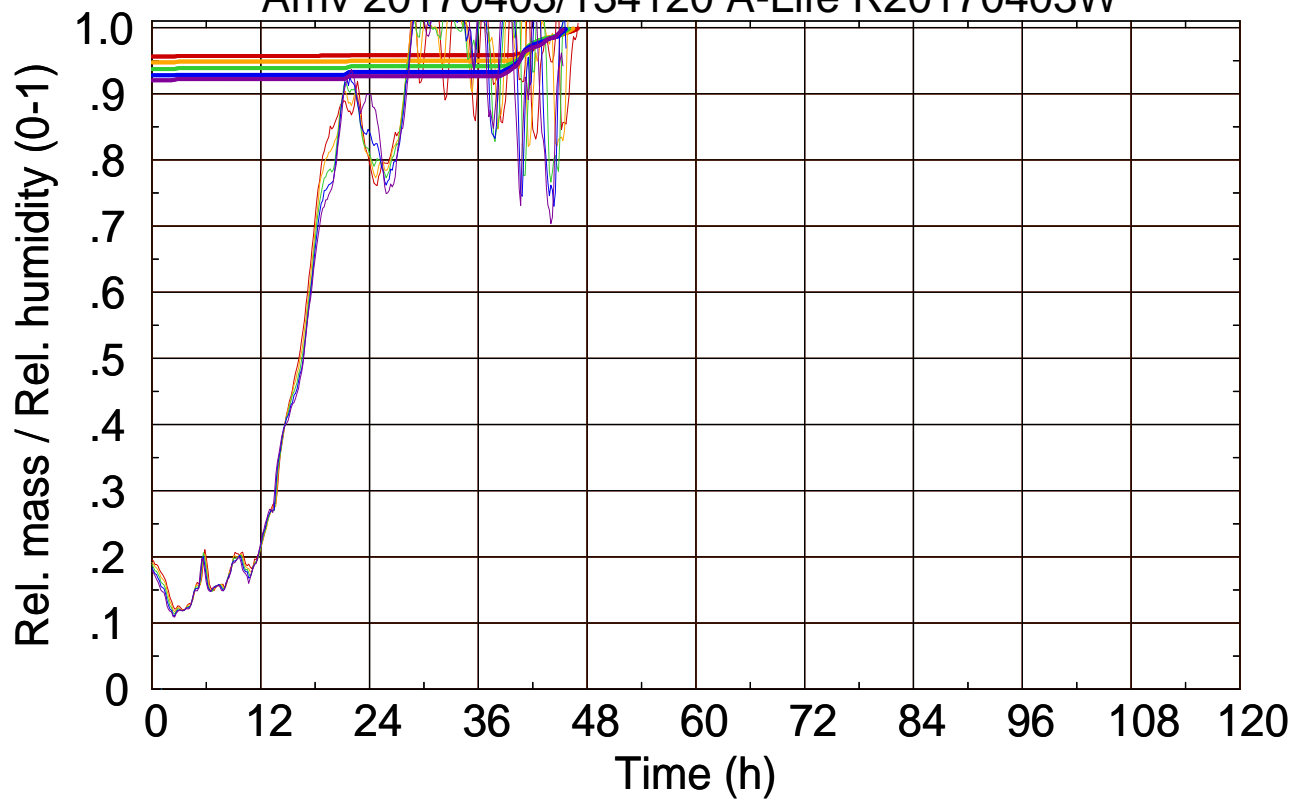

Arriv 20170403/134120 A-Life R20170403W

0 — 1 — 2 — 3 — 4 —

Arriv 20170403/134120 A-Life R20170403W

— Height — Mixing height

Arriv 20170403/133840 A-Life R20170403W

0 — 1 — 2 — 3 — 4 —

Arriv 20170403/133840 A-Life R20170403W

— Height — Mixing height

Arriv 20170403/133600 A-Life R20170403W

0 —

Arriv 20170403/133600 A-Life R20170403W

— Height

— Mixing height