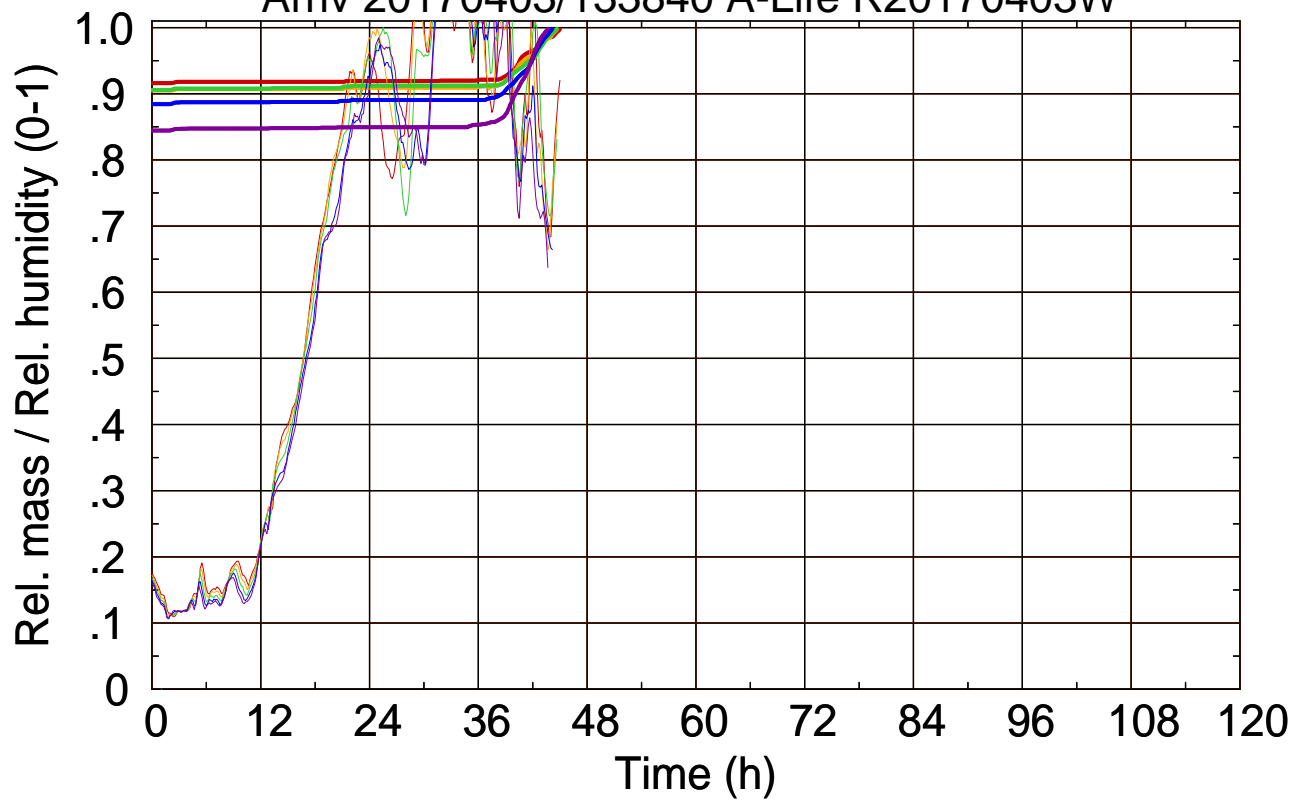

Arriv 20170403/134120 A-Life R20170403W

0 — 1 — 2 — 3 — 4 —

Arriv 20170403/134120 A-Life R20170403W

— Height — Mixing height

Arriv 20170403/133840 A-Life R20170403W

0 — 1 — 2 — 3 — 4 —

Arriv 20170403/133840 A-Life R20170403W

— Height — Mixing height

Arriv 20170403/133600 A-Life R20170403W

0 —

Arriv 20170403/133600 A-Life R20170403W

— Height

— Mixing height