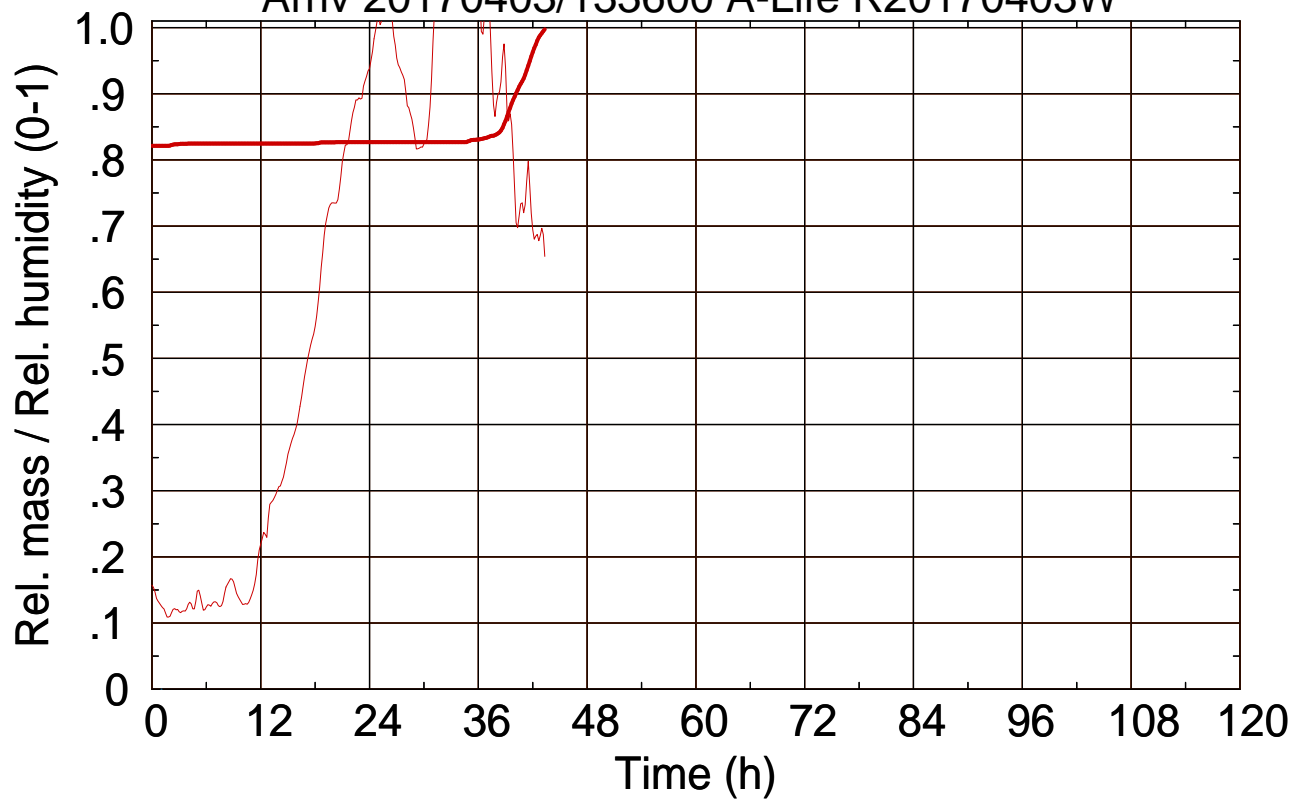

Arriv 20170403/134120 A-Life R20170403W

0 — 1 — 2 — 3 — 4 —

Arriv 20170403/134120 A-Life R20170403W

— Height — Mixing height

Arriv 20170403/133840 A-Life R20170403W

0 — 1 — 2 — 3 — 4 —

Arriv 20170403/133840 A-Life R20170403W

— Height — Mixing height

Arriv 20170403/133600 A-Life R20170403W

0 —

Arriv 20170403/133600 A-Life R20170403W

— Height

— Mixing height