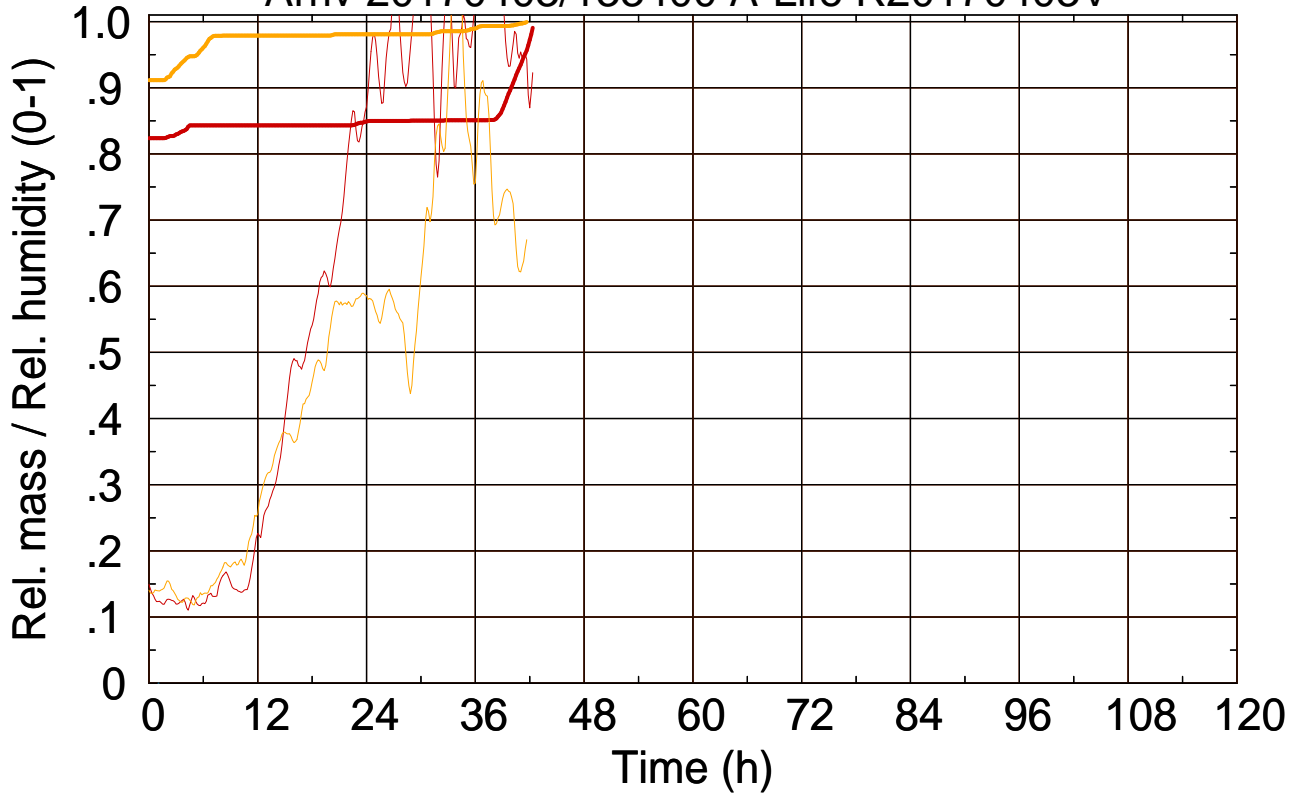

Arriv 20170403/133400 A-Life R20170403V

0 — 1

Arriv 20170403/133400 A-Life R20170403V

— Height

— Mixing height