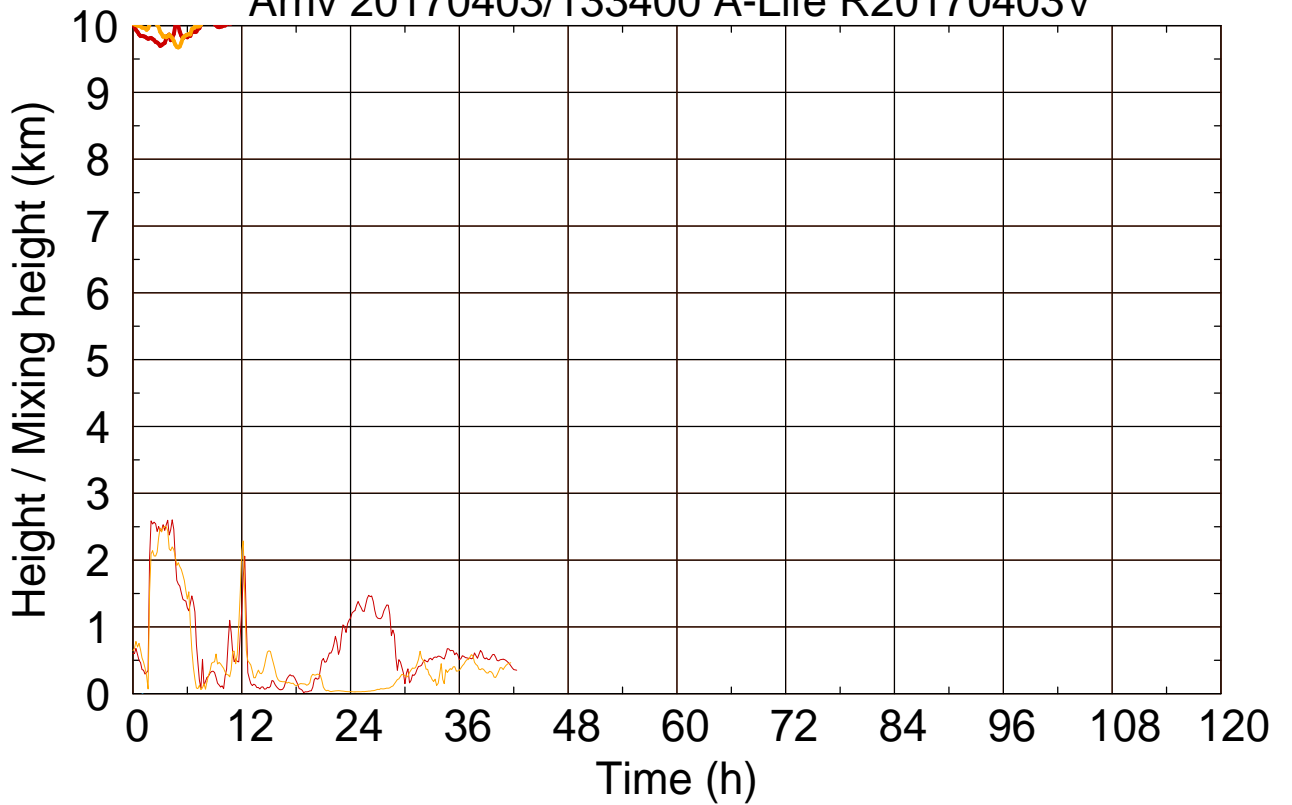

Arriv 20170403/133400 A-Life R20170403V

0 — 1

Arriv 20170403/133400 A-Life R20170403V

— Height

— Mixing height