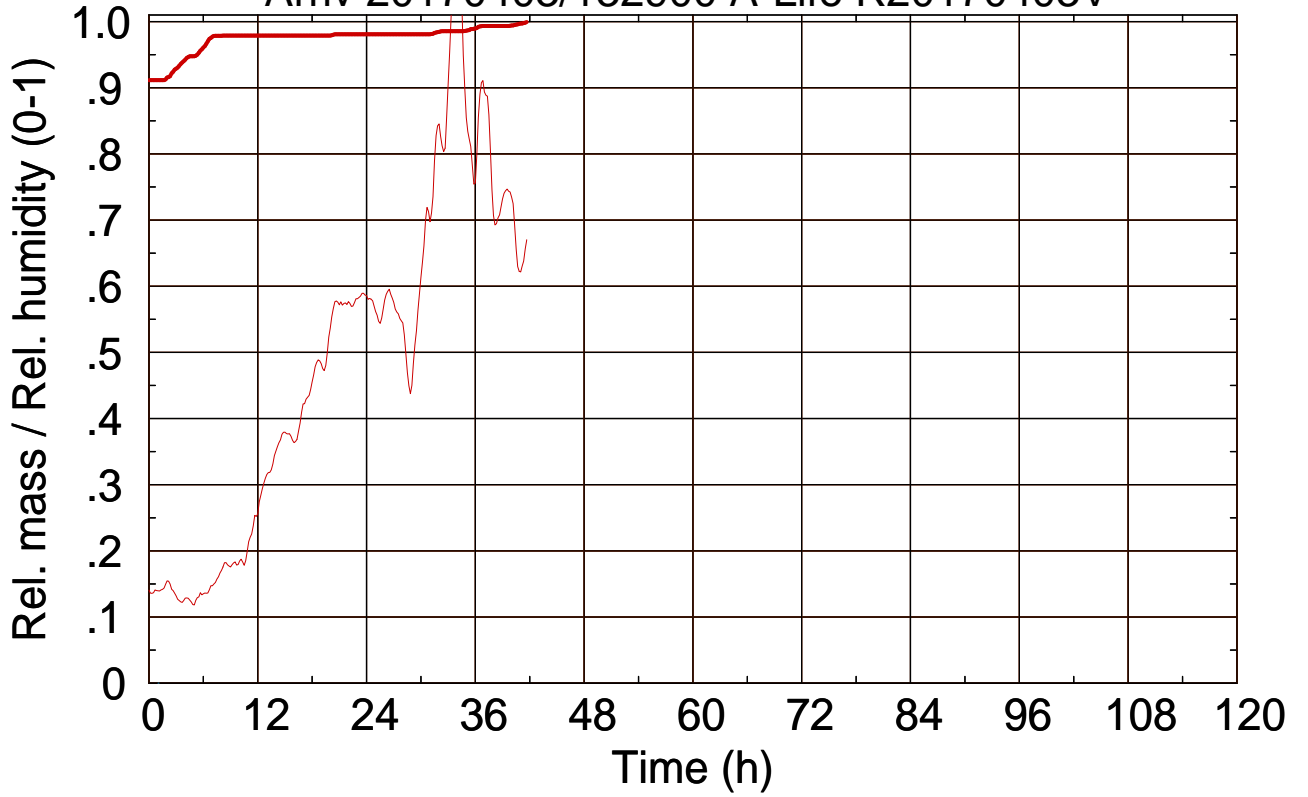

Arriv 20170403/132900 A-Life R20170403V

0 —

Arriv 20170403/132900 A-Life R20170403V

— Height

— Mixing height