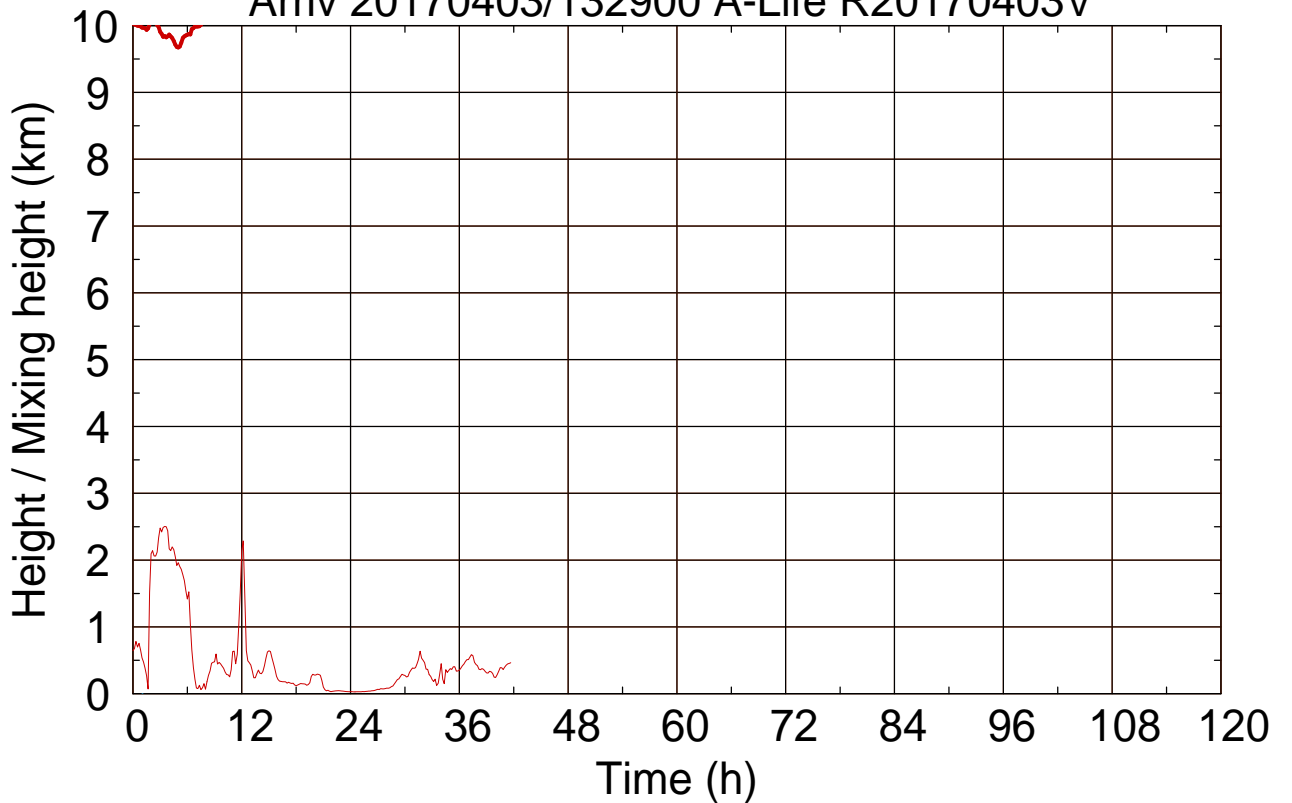

Arriv 20170403/132900 A-Life R20170403V

0 —

Arriv 20170403/132900 A-Life R20170403V

— Height

— Mixing height