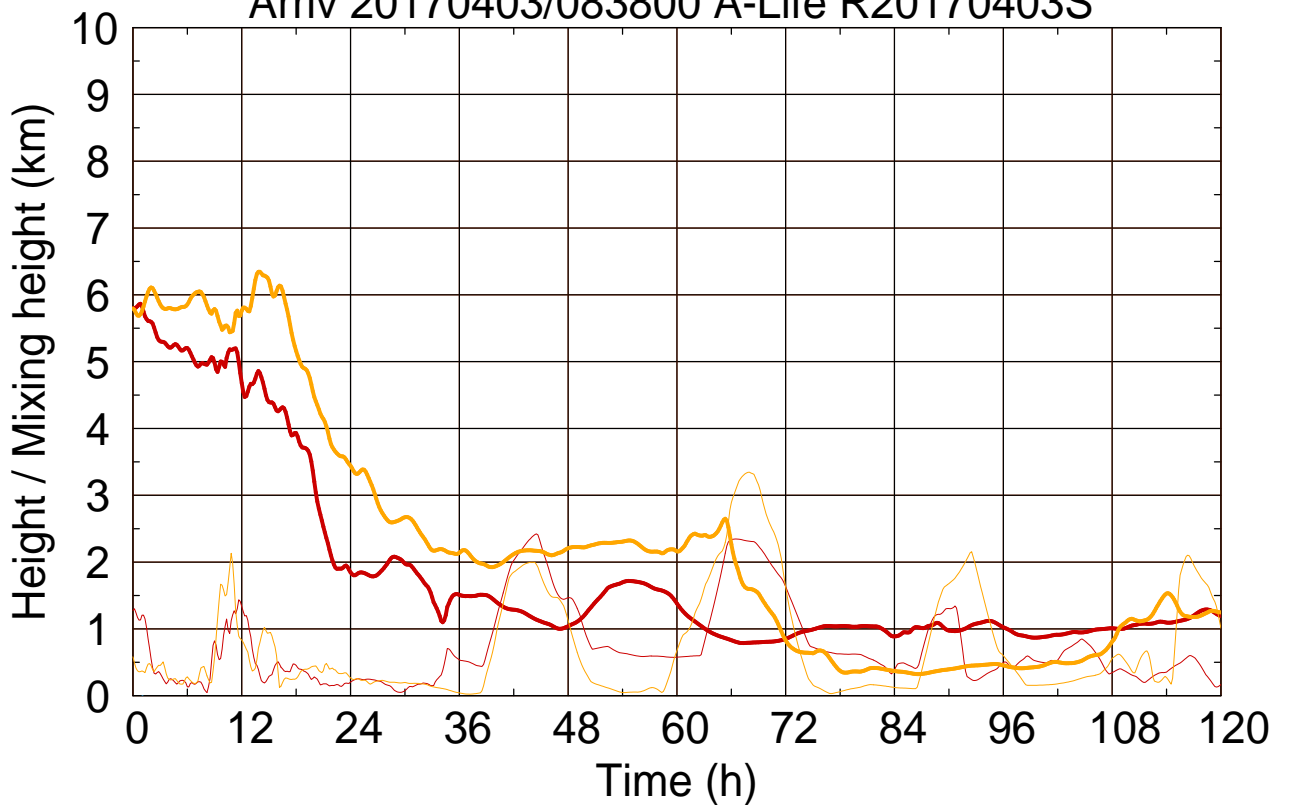

Arriv 20170403/083800 A-Life R20170403S

0 — 1 —

Arriv 20170403/083800 A-Life R20170403S

— Height — Mixing height