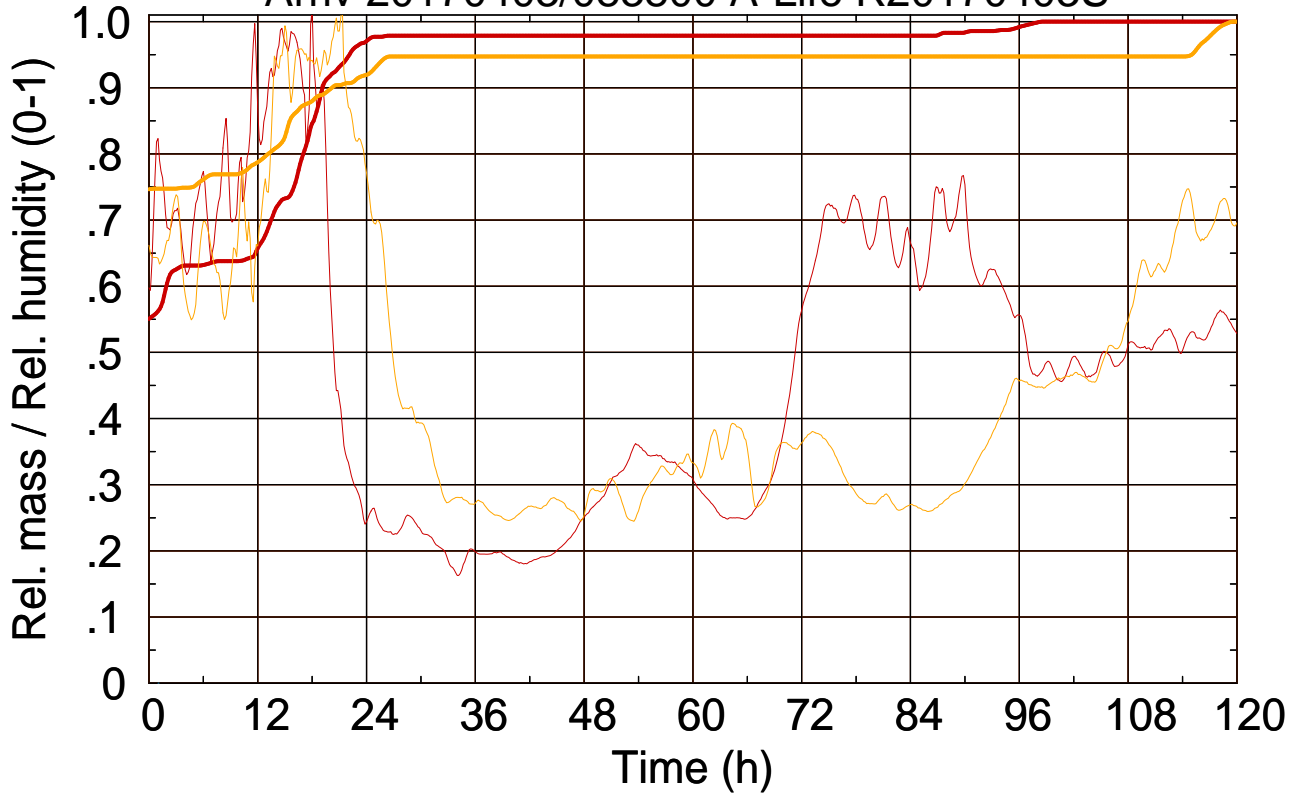

Arriv 20170403/083800 A-Life R20170403S

0 — 1 —

Arriv 20170403/083800 A-Life R20170403S

— Height — Mixing height