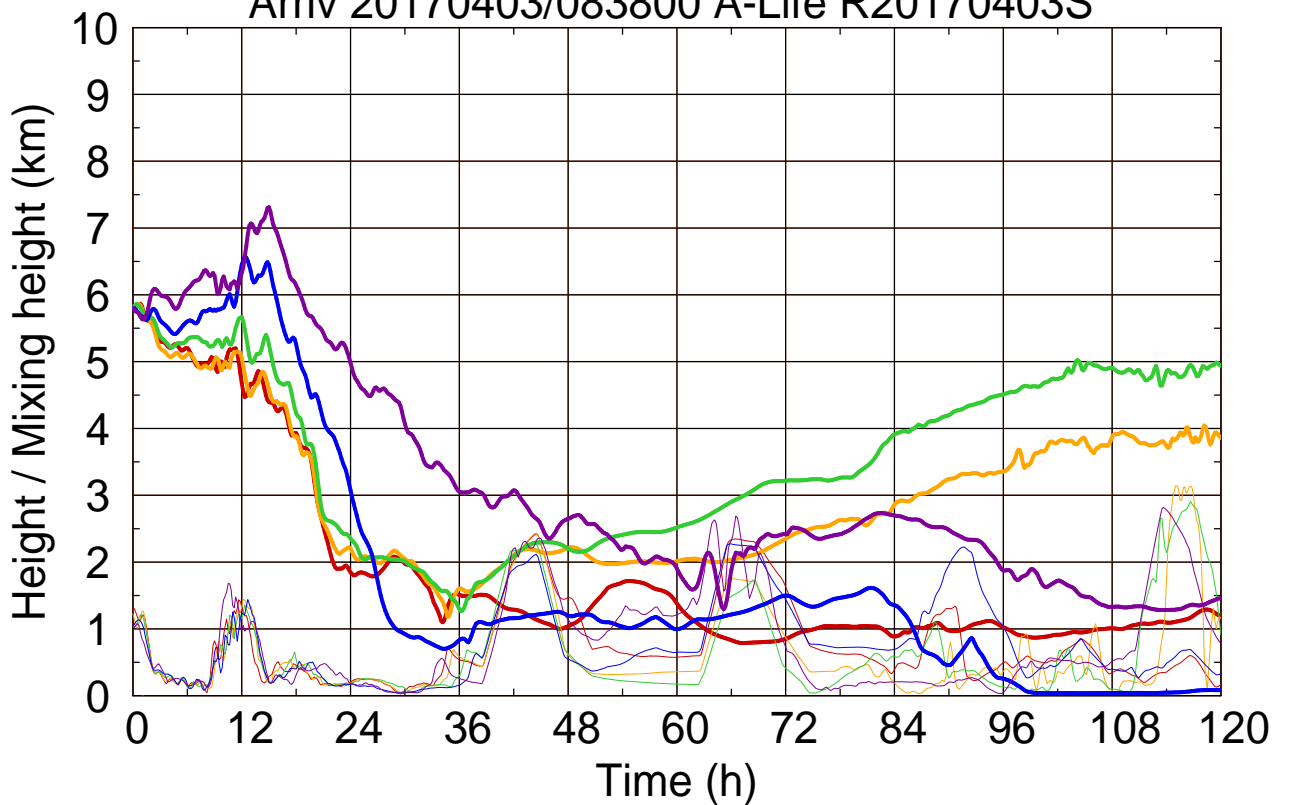

Arriv 20170403/083800 A-Life R20170403S

0 — 1 — 2 — 3 — 4 —

Arriv 20170403/083800 A-Life R20170403S

—— Height      - - - - - Mixing height