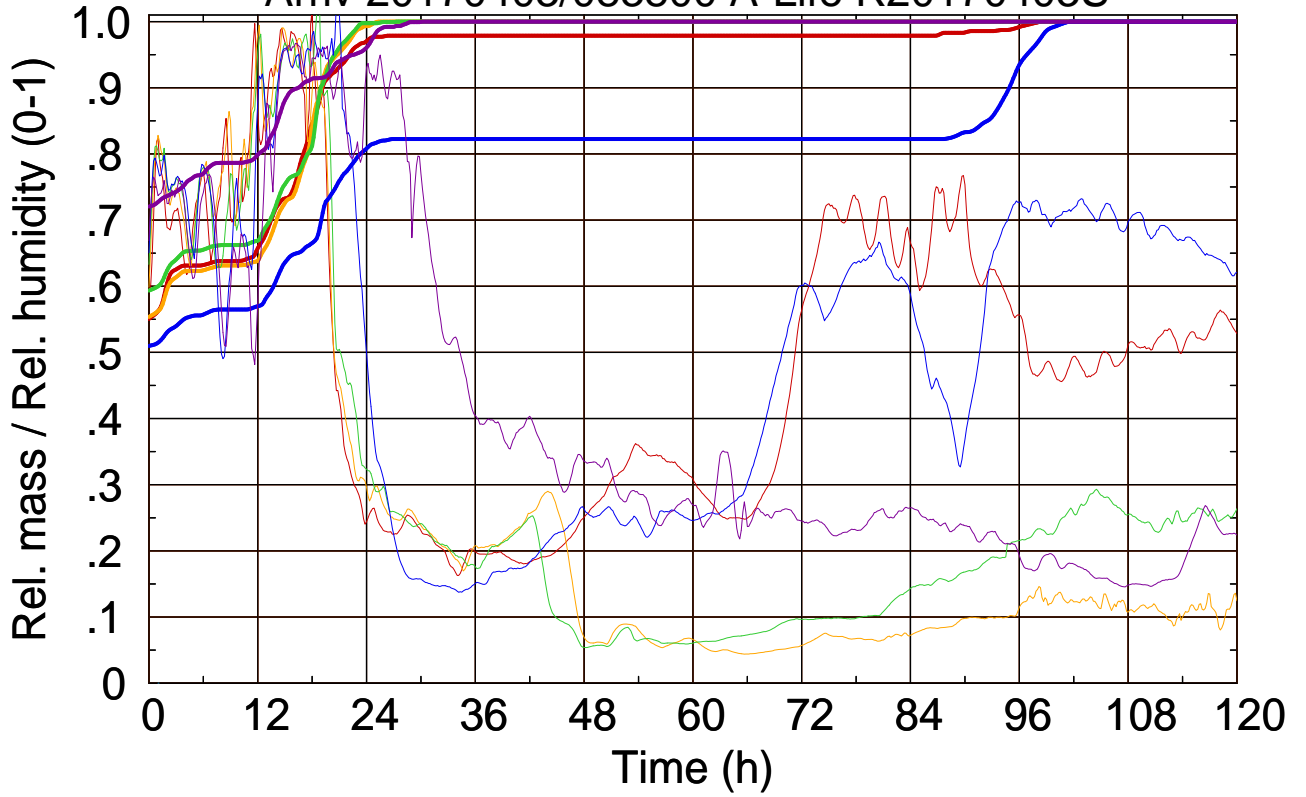

Arriv 20170403/083800 A-Life R20170403S

0 — 1 — 2 — 3 — 4 —

Arriv 20170403/083800 A-Life R20170403S

—— Height      - - - - - Mixing height