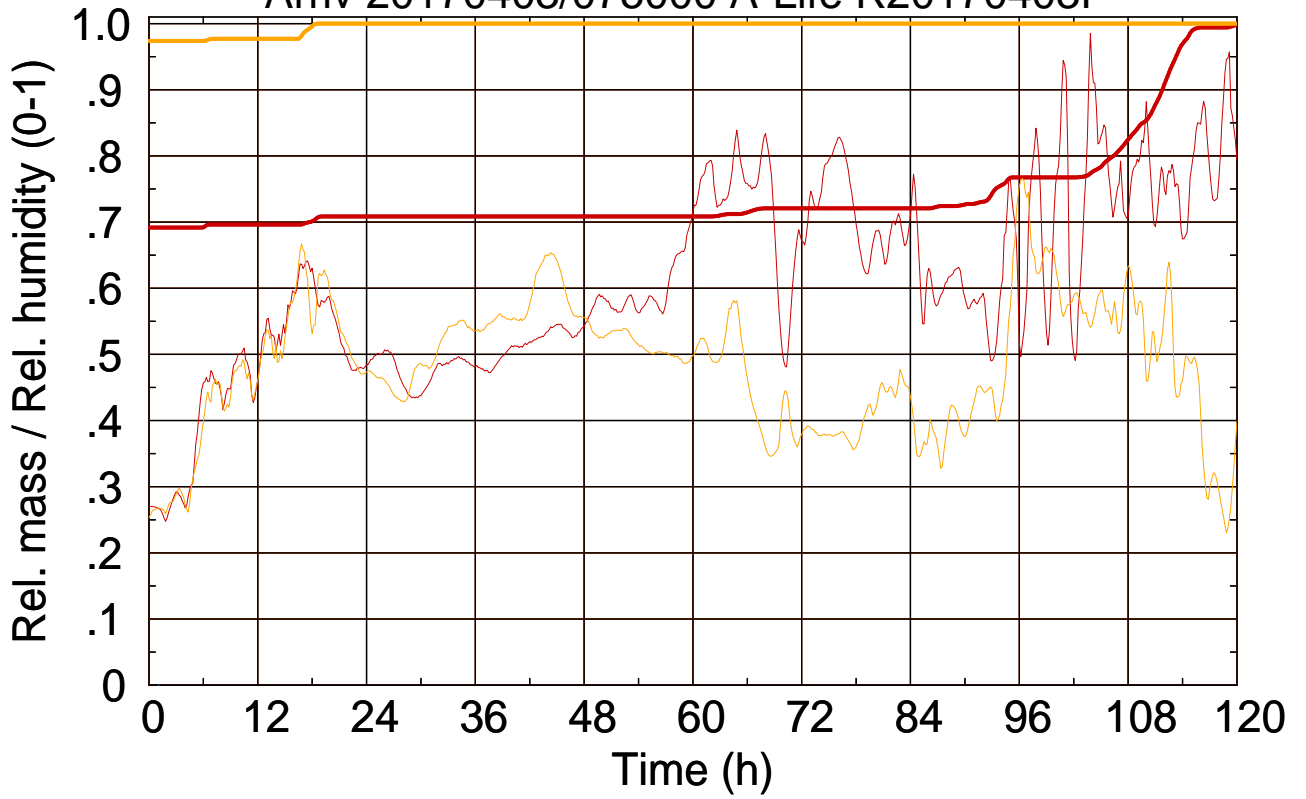

Arriv 20170403/075000 A-Life R20170403P

0 — 1 —

Arriv 20170403/075000 A-Life R20170403P

— Height

— Mixing height