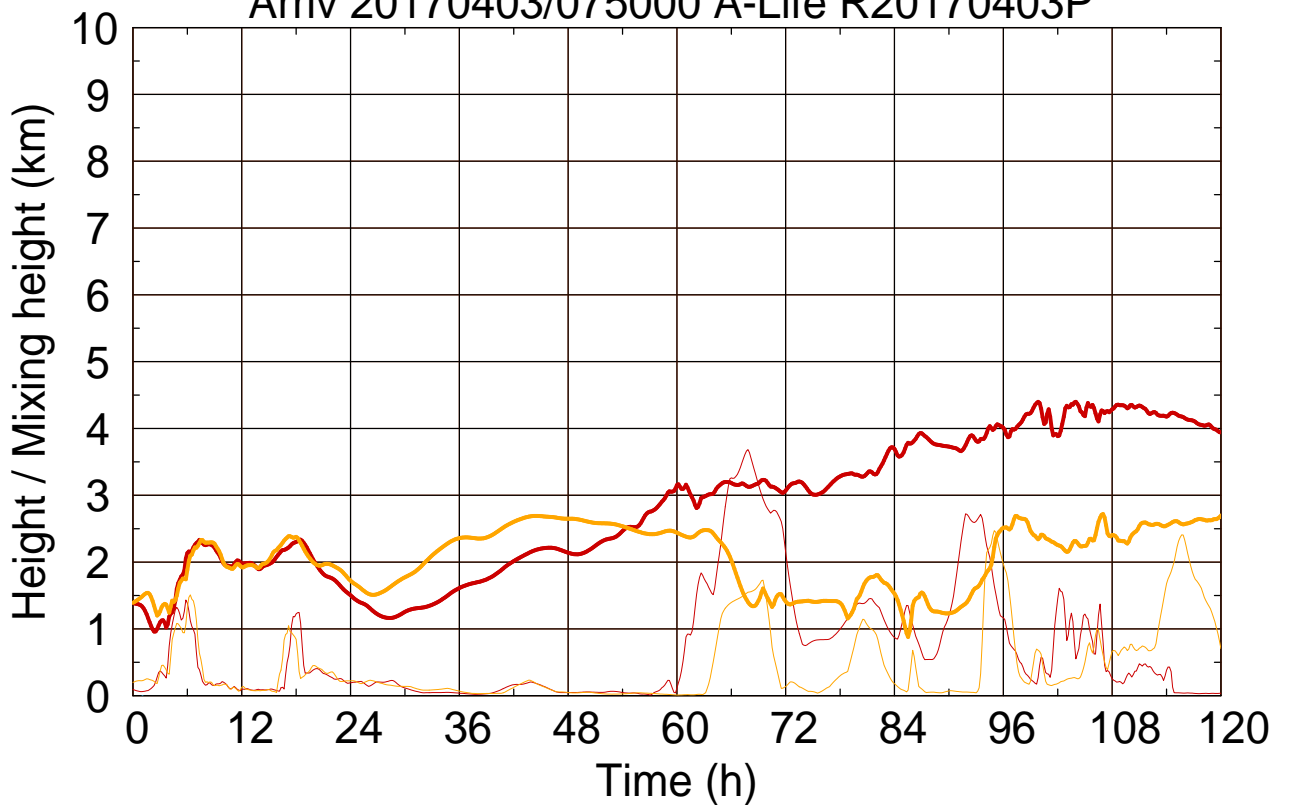

Arriv 20170403/075000 A-Life R20170403P

0 — 1 —

Arriv 20170403/075000 A-Life R20170403P

— Height

— Mixing height