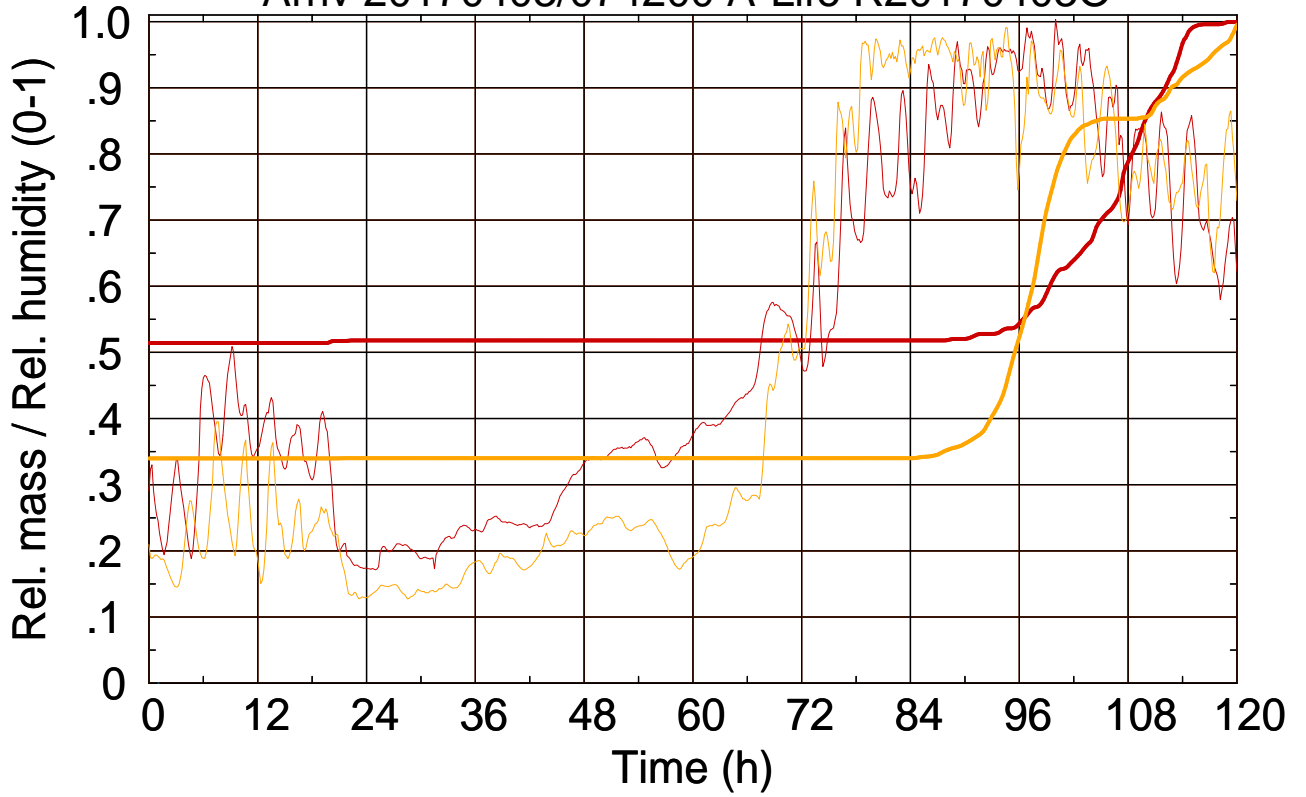

Arriv 20170403/074200 A-Life R20170403O

0 — 1 —

Arriv 20170403/074200 A-Life R20170403O

— Height

— Mixing height