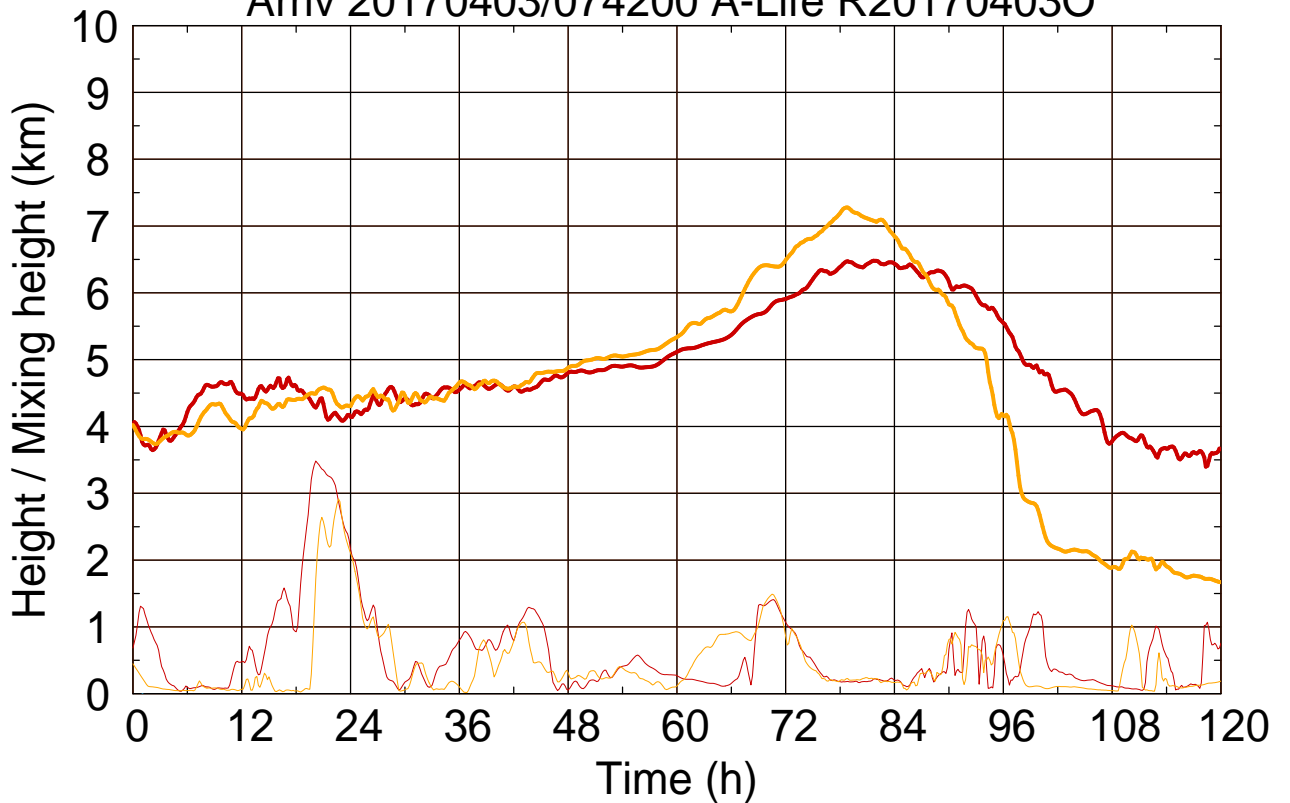

Arriv 20170403/074200 A-Life R20170403O

0 — 1 —

Arriv 20170403/074200 A-Life R20170403O

— Height

— Mixing height