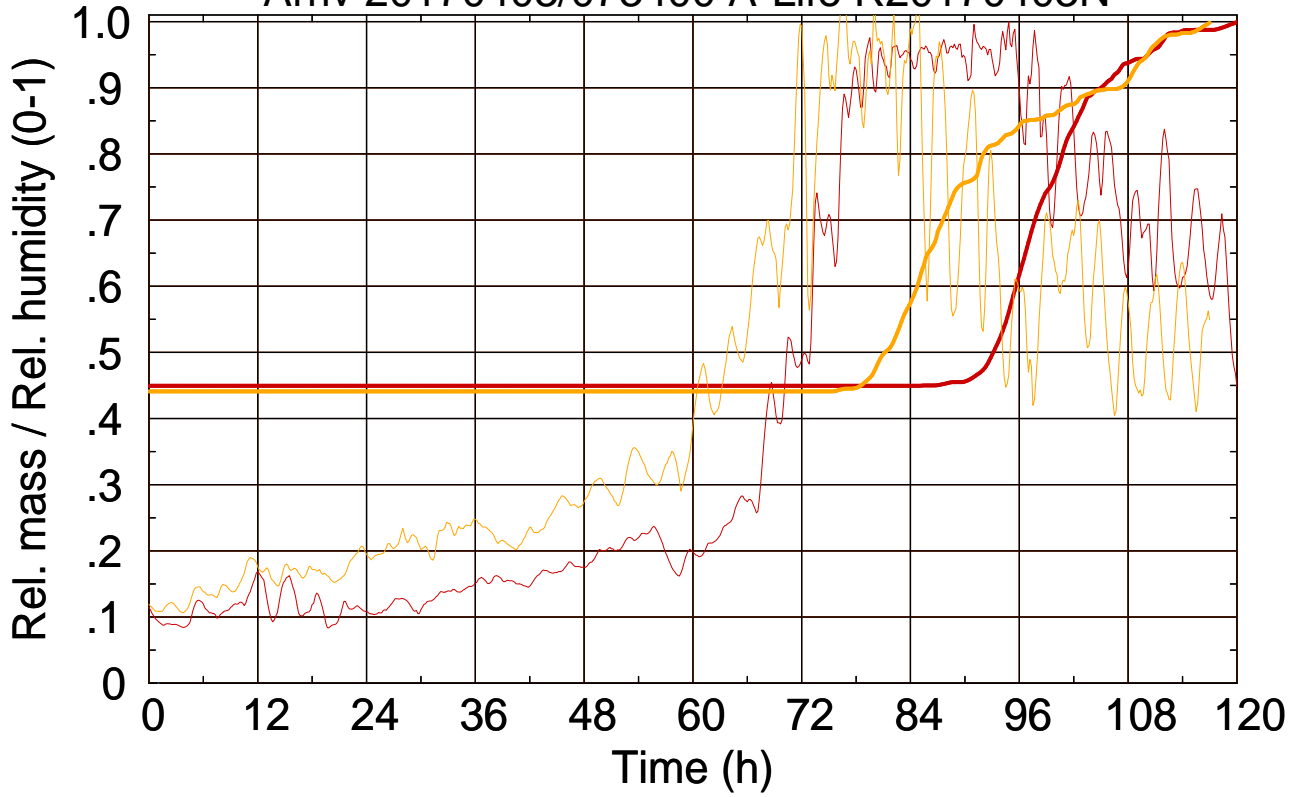

Arriv 20170403/073400 A-Life R20170403N

0 — 1 —

Arriv 20170403/073400 A-Life R20170403N

— Height — Mixing height