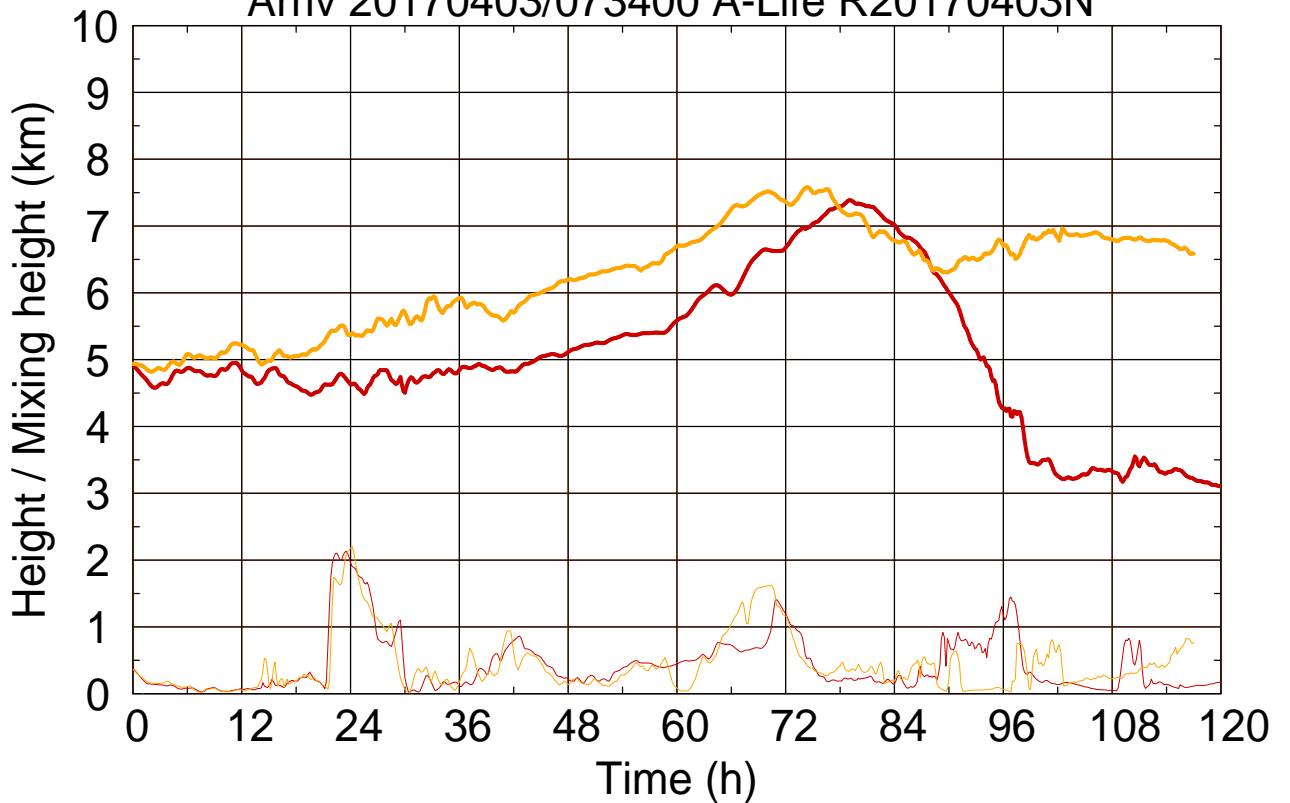

Arriv 20170403/073400 A-Life R20170403N

0 — 1 —

Arriv 20170403/073400 A-Life R20170403N

— Height — Mixing height