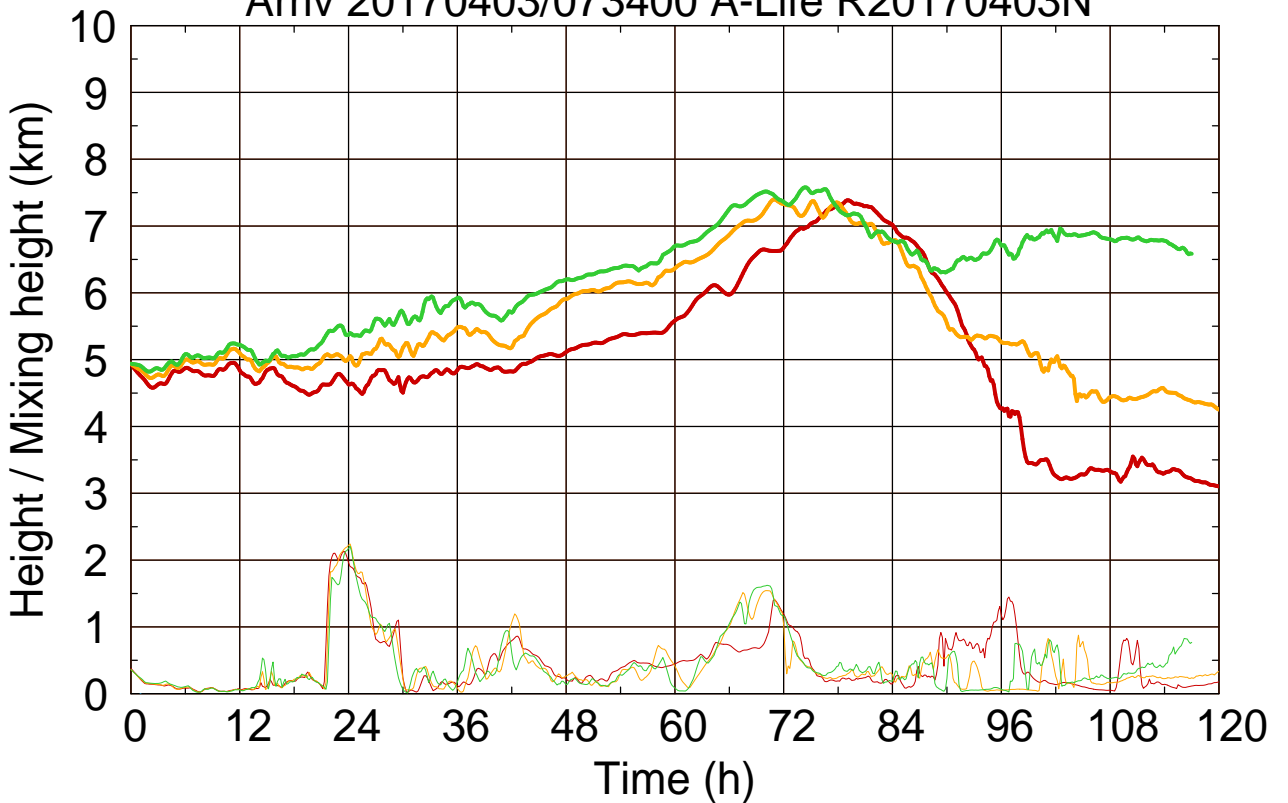

Arriv 20170403/073400 A-Life R20170403N

0 — 1 — 2 —

Arriv 20170403/073400 A-Life R20170403N

— Height

— Mixing height