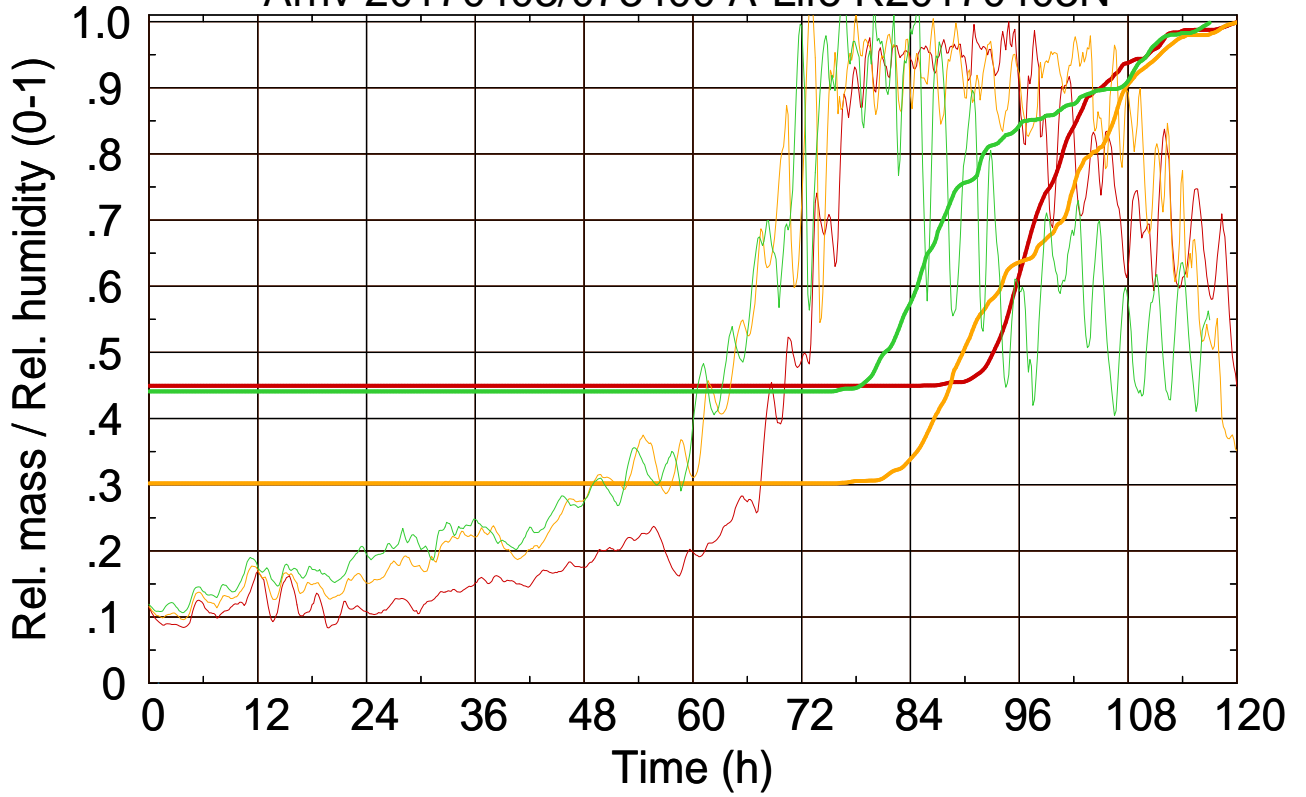

Arriv 20170403/073400 A-Life R20170403N

0 — 1 — 2 —

Arriv 20170403/073400 A-Life R20170403N

— Height

— Mixing height